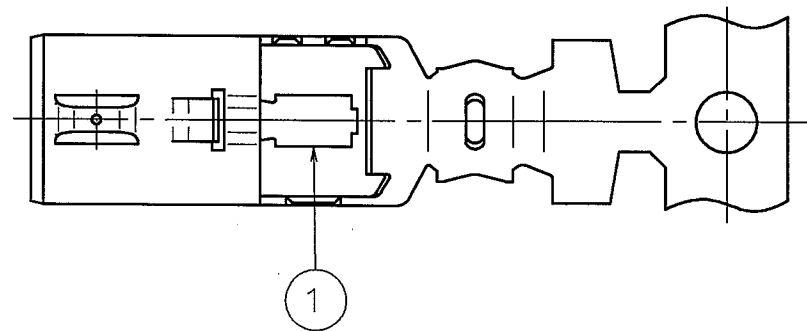

ELV. RoHS COMPLIANT

COUNT	DESCRIPTION OF REVISIONS	BY	CHKD	DATE	COUNT	DESCRIPTION OF REVISIONS	BY	CHKD	DATE
△				..	△				..
△				..	△				..
△				..	△				..

HRS DRAWING FOR REFERENCE

NOTE 1. PER REEL : 3000 CONTACTS.

SCALE 4 : 1	UNITS mm	DRAWING NO. EDC3-165432-01	PART NO. GT13-2428/1.6-2.9SCF(70)
		CODE NO. HRS HIROSE ELECTRIC CO., LTD CL763-0001-3-70	1/1