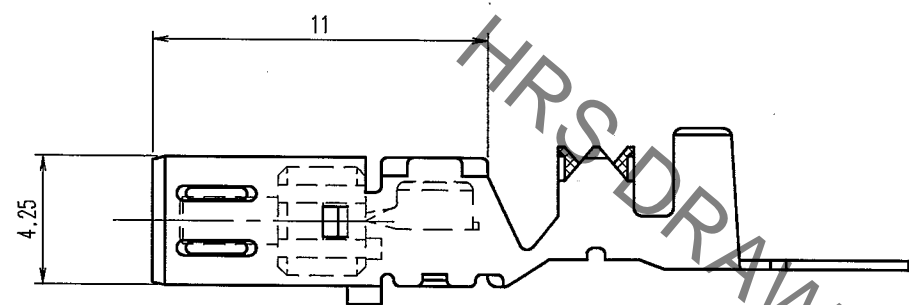

ELV. RoHS COMPLIANT

COUNT	DESCRIPTION OF REVISIONS	BY	CHKD	DATE	COUNT	DESCRIPTION OF REVISIONS	BY	CHKD	DATE
△				..	△				..
△				..	△				..
△				..	△				..

HRS DRAWING FOR REFERENCE

NOTE 1. PER REEL : 3000 CONTACTS.