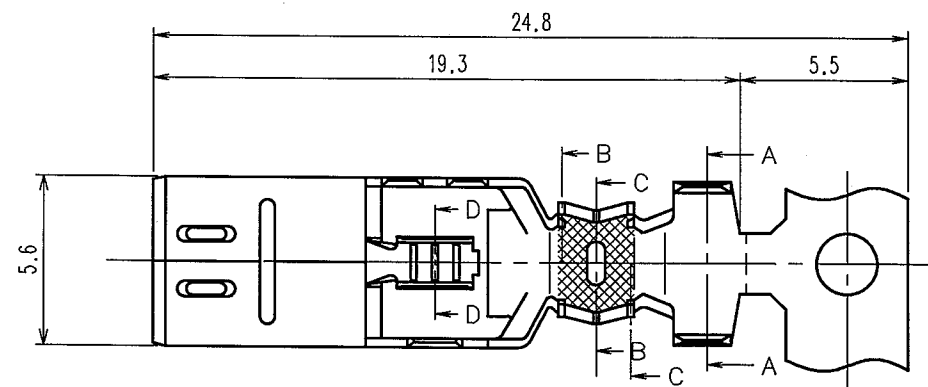

ELV. RoHS COMPLIANT

COUNT	DESCRIPTION OF REVISIONS	BY	CHKD	DATE	COUNT	DESCRIPTION OF REVISIONS	BY	CHKD	DATE
△				..	△				..
△				..	△				..
△				..	△				..

HRS DRAWING FOR REFERENCE

NOTE 1. PER REEL : 3000 CONTACTS.

SCALE 4 : 1	UNITS mm	DRAWING NO. EDC3-165432-01	PART NO. GT13-2428/1.6-2.9SCF(70)
		CODE NO. HRS HIROSE ELECTRIC CO., LTD CL763-0001-3-70	1/1