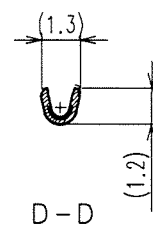

ELV. RoHS COMPLIANT

COUNT	DESCRIPTION OF REVISIONS	BY	CHKD	DATE	COUNT	DESCRIPTION OF REVISIONS	BY	CHKD	DATE
△				..	△				..
△				..	△				..
△				..	△				..

HRS DRAWING FOR REFERENCE

TO

NOTES  
 1 PER REEL : 3000 CONTACTS  
 2 THIS REEL DIAMETER SHALL BE 750, AND CRIMPING MACHINE NEEDS ADDITIONAL PARTS AS CM 105/RS-GT.

2	PBT	UL94HB , DARK GRAY	3	CUPPER ALLOY	TIN PLATED
1	CUPPER ALLOY	TIN PLATED			
NO.	MATERIAL	FINISH, REMARKS	NO.	MATERIAL	FINISH, REMARKS
CODE NO. (OLD) CL?		DRAWN S.KURIYA '06. 8. 30	DESIGNED M.OKADA '04. 10. 10	CHECKED K. Aato '06. 9. 1	APPROVED K. Aato '06. 9. 1
DRAWING NO. EDC3-165699-01		PART NO. GT13-30/1.6-2.9SCF (70)		CODE NO. CL763-0012-0-70	
SCALE 1 : 1		UNITS mm		HRS HIROSE ELECTRIC CO., LTD	