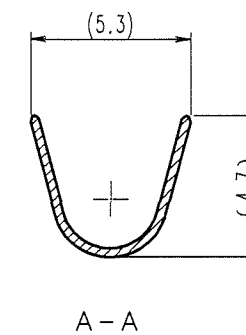

ELV. RoHS COMPLIANT

COUNT	DESCRIPTION OF REVISIONS	BY	CHKD	DATE	COUNT	DESCRIPTION OF REVISIONS	BY	CHKD	DATE
△				..	△				..
△				..	△				..
△				..	△				..

HRS DRAWING FOR REFERENCE

TO

NOTES  
 1 PER REEL : 3000 CONTACTS  
 2 THIS REEL DIAMETER SHALL BE 750, AND CRIMPING MACHINE NEEDS ADDITIONAL PARTS AS CM 105/RS-GT.

2	PBT	UL94HB , DARK GRAY	3	CUPPER ALLOY	TIN PLATED
1	CUPPER ALLOY	TIN PLATED			
NO.	MATERIAL	FINISH, REMARKS	NO.	MATERIAL	FINISH, REMARKS
CODE NO. (OLD) CL?		DRAWN S.KURIYA '06. 8. 30	DESIGNED M.OKADA '04. 10. 10	CHECKED K. Aato '06. 9. 1	APPROVED K. Aato '06. 9. 1
DRAWING NO. EDC3-165699-01		PART NO. GT13-30/1.6-2.9SCF (70)		CODE NO. CL763-0012-0-70	
SCALE 1 : 1		UNITS mm		HRS HIROSE ELECTRIC CO., LTD	