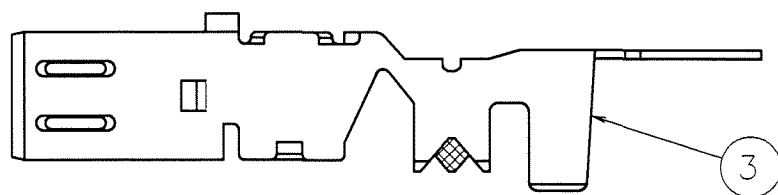

ELV. RoHS COMPLIANT

COUNT	DESCRIPTION OF REVISIONS	BY	CHKD	DATE	COUNT	DESCRIPTION OF REVISIONS	BY	CHKD	DATE
△				..	△				..
△				..	△				..
△				..	△				..

HRS DRAWING FOR REFERENCE

TO

NOTES  
 1 PER REEL : 3000 CONTACTS  
 2 THIS REEL DIAMETER SHALL BE 750, AND CRIMPING MACHINE NEEDS ADDITIONAL PARTS AS CM 105/RS-GT.