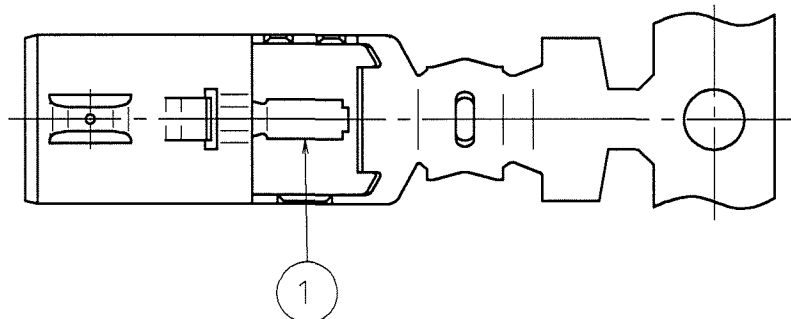

ELV. RoHS COMPLIANT

COUNT	DESCRIPTION OF REVISIONS	BY	CHKD	DATE	COUNT	DESCRIPTION OF REVISIONS	BY	CHKD	DATE
△				..	△				..
△				..	△				..
△				..	△				..

HRS DRAWING FOR REFERENCE

TO

NOTES  
 1 PER REEL : 3000 CONTACTS  
 2 THIS REEL DIAMETER SHALL BE 750, AND CRIMPING MACHINE NEEDS ADDITIONAL PARTS AS CM 105/RS-GT.

2	PBT	UL94HB , DARK GRAY	3	CUPPER ALLOY	TIN PLATED
1	CUPPER ALLOY	TIN PLATED			
NO.	MATERIAL	FINISH, REMARKS	NO.	MATERIAL	FINISH, REMARKS
CODE NO. (OLD) CL?		DRAWN S.KURIYA '06. 8. 30	DESIGNED M.OKADA '04. 10. 10	CHECKED K. Aato '06. 9. 1	APPROVED K. Aato '06. 9. 1
DRAWING NO. EDC3-165699-01		PART NO. GT13-30/1.6-2.9SCF (70)		CODE NO. CL763-0012-0-70	
SCALE 1 : 1		UNITS mm		HRS HIROSE ELECTRIC CO., LTD	