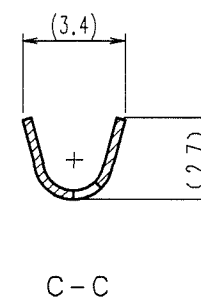

ELV. RoHS COMPLIANT

COUNT	DESCRIPTION OF REVISIONS	BY	CHKD	DATE	COUNT	DESCRIPTION OF REVISIONS	BY	CHKD	DATE
△				..	△				..
△				..	△				..
△				..	△				..

HRS DRAWING FOR REFERENCE

TO

NOTES  
 1 PER REEL : 3000 CONTACTS  
 2 THIS REEL DIAMETER SHALL BE 750, AND CRIMPING MACHINE NEEDS ADDITIONAL PARTS AS CM 105/RS-GT.

2	PBT	UL94HB , DARK GRAY	3	CUPPER ALLOY	TIN PLATED
1	CUPPER ALLOY	TIN PLATED			
NO.	MATERIAL	FINISH, REMARKS	NO.	MATERIAL	FINISH, REMARKS
CODE NO. (OLD) CL?		DRAWN S.KURIYA '06. 8. 30	DESIGNED M.OKADA '04. 10. 10	CHECKED K. Aato '06. 9. 1	APPROVED K. Aato '06. 9. 1
DRAWING NO. EDC3-165699-01		PART NO. GT13-30/1.6-2.9SCF (70)		CODE NO. CL763-0012-0-70	
SCALE 1 : 1		UNITS mm		HRS HIROSE ELECTRIC CO., LTD	