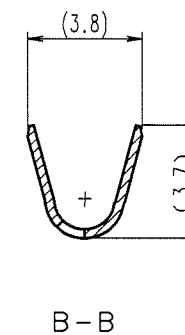

ELV. RoHS COMPLIANT

COUNT	DESCRIPTION OF REVISIONS	BY	CHKD	DATE	COUNT	DESCRIPTION OF REVISIONS	BY	CHKD	DATE
△				..	△				..
△				..	△				..
△				..	△				..

HRS DRAWING FOR REFERENCE

TO

NOTES  
 1 PER REEL : 3000 CONTACTS  
 2 THIS REEL DIAMETER SHALL BE 750, AND CRIMPING MACHINE NEEDS ADDITIONAL PARTS AS CM 105/RS-GT.

2	PBT	UL94HB , DARK GRAY	3	CUPPER ALLOY	TIN PLATED
1	CUPPER ALLOY	TIN PLATED			
NO.	MATERIAL	FINISH, REMARKS	NO.	MATERIAL	FINISH, REMARKS
CODE NO. (OLD) CL?		DRAWN S.KURIYA '06. 8. 30	DESIGNED M.OKADA '04. 10. 10	CHECKED K. Aato '06. 9. 1	APPROVED K. Aato '06. 9. 1
DRAWING NO. EDC3-165699-01		PART NO. GT13-30/1.6-2.9SCF (70)		CODE NO. CL763-0012-0-70	
SCALE 1 : 1		UNITS mm		HRS HIROSE ELECTRIC CO., LTD	