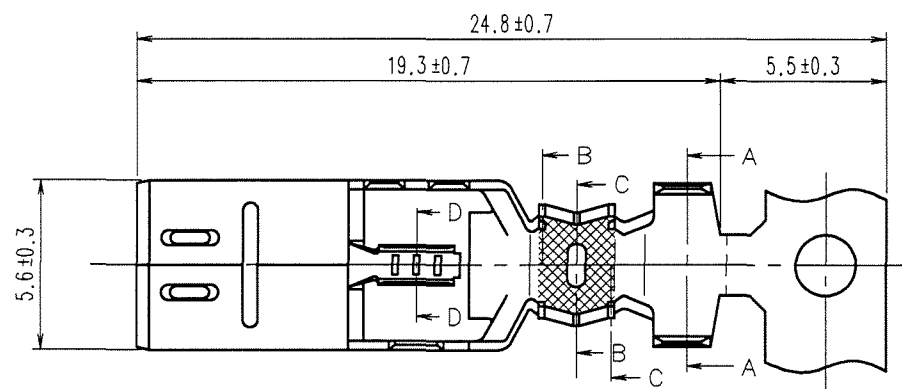

ELV. RoHS COMPLIANT

COUNT	DESCRIPTION OF REVISIONS	BY	CHKD	DATE	COUNT	DESCRIPTION OF REVISIONS	BY	CHKD	DATE
△				..	△				..
△				..	△				..
△				..	△				..

HRS DRAWING FOR REFERENCE

TO

NOTES  
 1 PER REEL : 3000 CONTACTS  
 2 THIS REEL DIAMETER SHALL BE 750, AND CRIMPING MACHINE NEEDS ADDITIONAL PARTS AS CM 105/RS-GT.

2	PBT	UL94HB , DARK GRAY	3	CUPPER ALLOY	TIN PLATED
1	CUPPER ALLOY	TIN PLATED			
NO.	MATERIAL	FINISH, REMARKS	NO.	MATERIAL	FINISH, REMARKS
CODE NO. (OLD) CL?		DRAWN S.KURIYA '06. 8. 30	DESIGNED M.OKADA '04. 10. 10	CHECKED K. Aato '06. 9. 1	APPROVED K. Aato '06. 9. 1
DRAWING NO. EDC3-165699-01		PART NO. GT13-30/1.6-2.9SCF (70)		CODE NO. CL763-0012-0-70	
SCALE 1 : 1		UNITS mm		HRS HIROSE ELECTRIC CO., LTD	