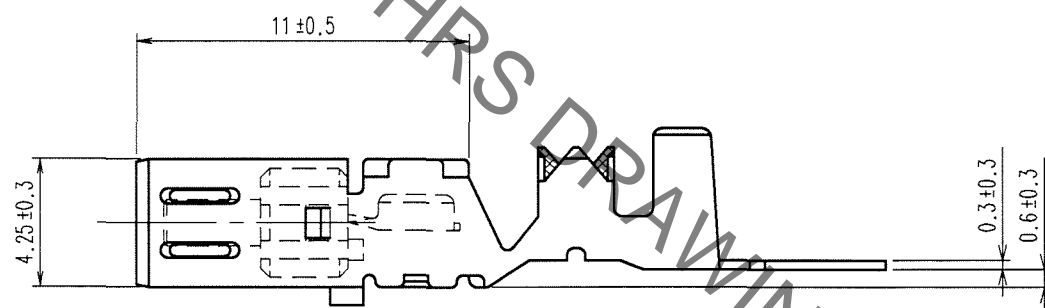

ELV. RoHS COMPLIANT

COUNT	DESCRIPTION OF REVISIONS	BY	CHKD	DATE	COUNT	DESCRIPTION OF REVISIONS	BY	CHKD	DATE
△				..	△				..
△				..	△				..
△				..	△				..

HRS DRAWING FOR REFERENCE

TO

NOTES  
 1 PER REEL : 3000 CONTACTS  
 2 THIS REEL DIAMETER SHALL BE 750, AND CRIMPING MACHINE NEEDS ADDITIONAL PARTS AS CM 105/RS-GT.

2	PBT	UL94HB , DARK GRAY	3	CUPPER ALLOY	TIN PLATED
1	CUPPER ALLOY	TIN PLATED			
NO.	MATERIAL	FINISH, REMARKS	NO.	MATERIAL	FINISH, REMARKS
CODE NO. (OLD) CL?		DRAWN S.KURIYA '06. 8. 30	DESIGNED M.OKADA '04. 10. 10	CHECKED K. Aato '06. 9. 1	APPROVED K. Aato '06. 9. 1
DRAWING NO. EDC3-165699-01		PART NO. GT13-30/1.6-2.9SCF (70)		CODE NO. CL763-0012-0-70	
SCALE 1 : 1		UNITS mm		HRS HIROSE ELECTRIC CO., LTD	