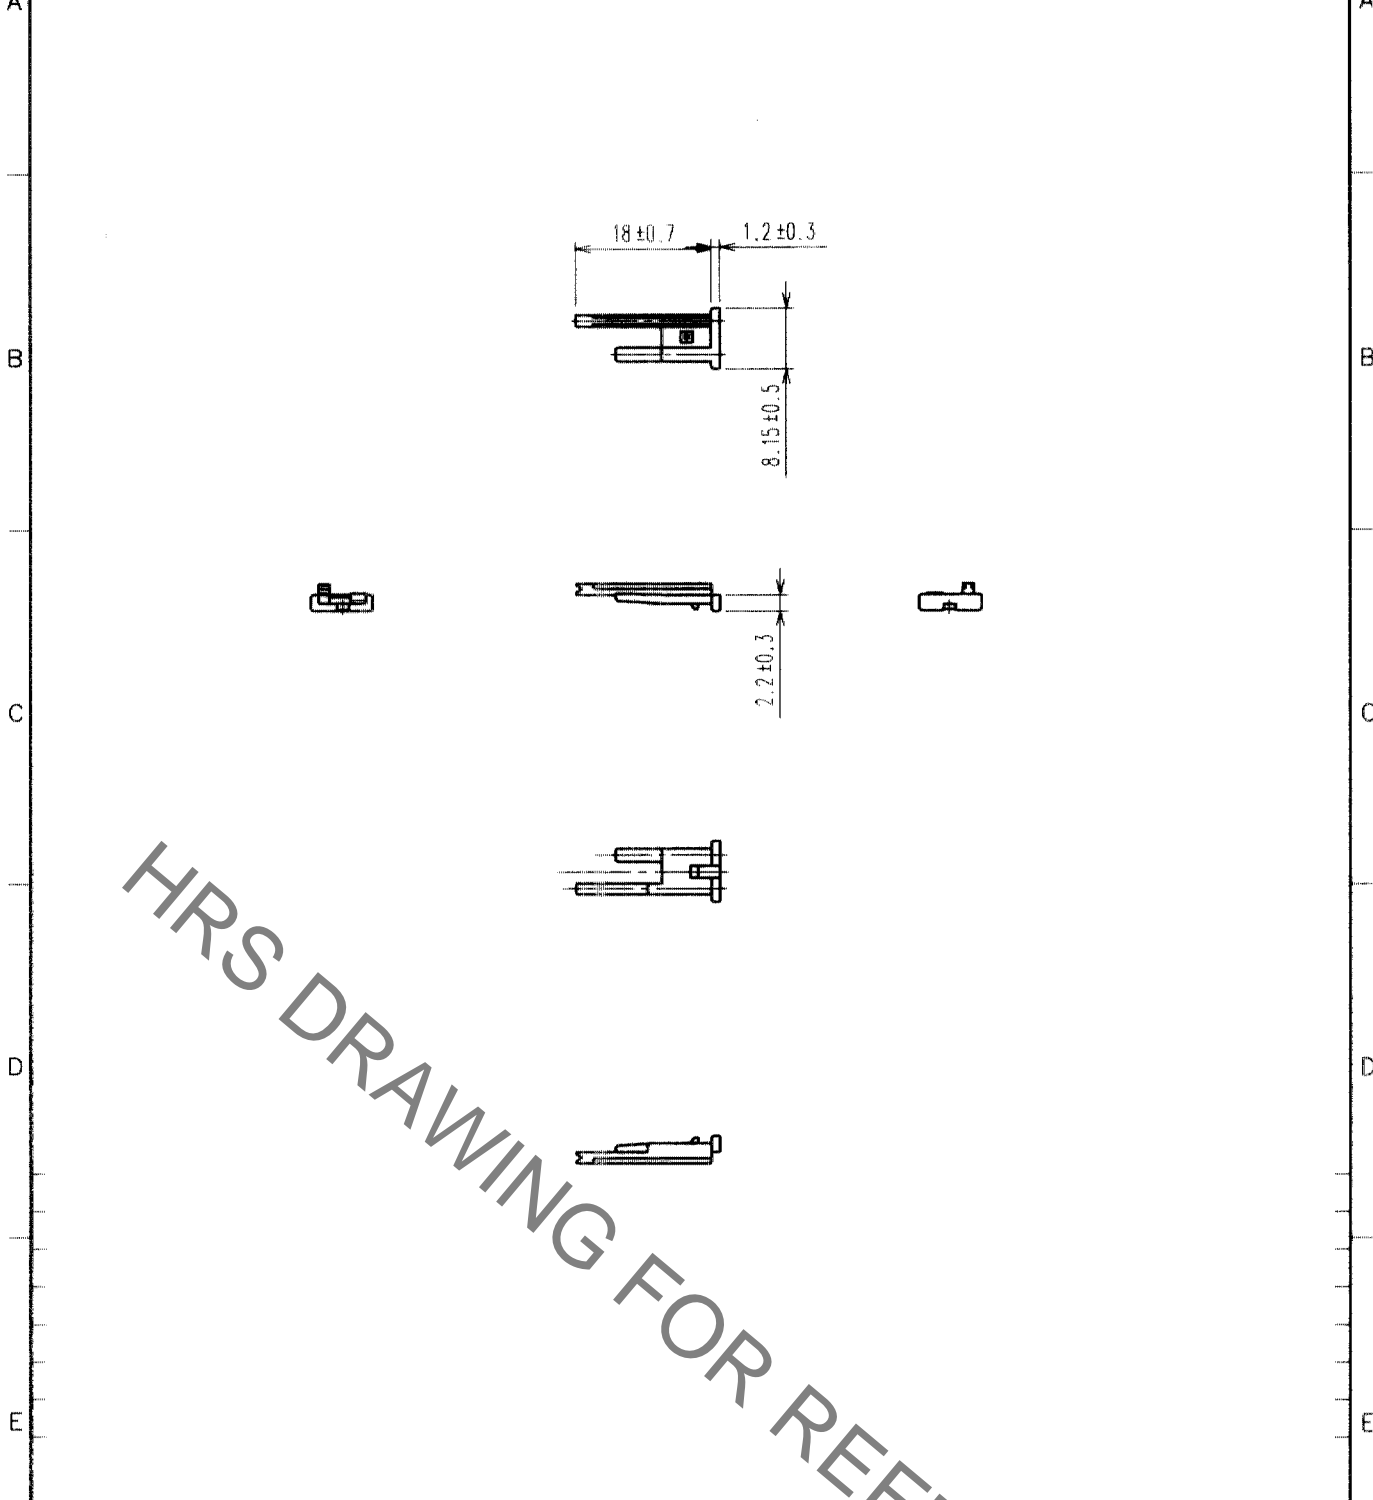

1		2			3			4		
COUNT	DESCRIPTION OF REVISIONS	BY	CHKD	DATE	COUNT	DESCRIPTION OF REVISIONS	BY	CHKD	DATE	
△					△				. .	
△					△				. .	
△					△				. .	

HRS DRAWING FOR REFERENCE

1	PBT	UL94HB DARK GRAY						
NO.	MATERIAL	FINISH, REMARKS	NO.	MATERIAL	FINISH, REMARKS			
CODE NO. (OLD)	CL		DRAWN	DESIGNED	CHECKED	APPROVED	RELEASED	
			S.KURIYA	M.OKADA	K. Sato	K. Sato		
			'03.9.26	'00.6.13	03.9.27	03.9.27		
DRAWING NO. EDC4-165698			PART NO. GT13SC-1/1S-R					
UNITS mm			CODE NO. CL763-0011-7				1/1	