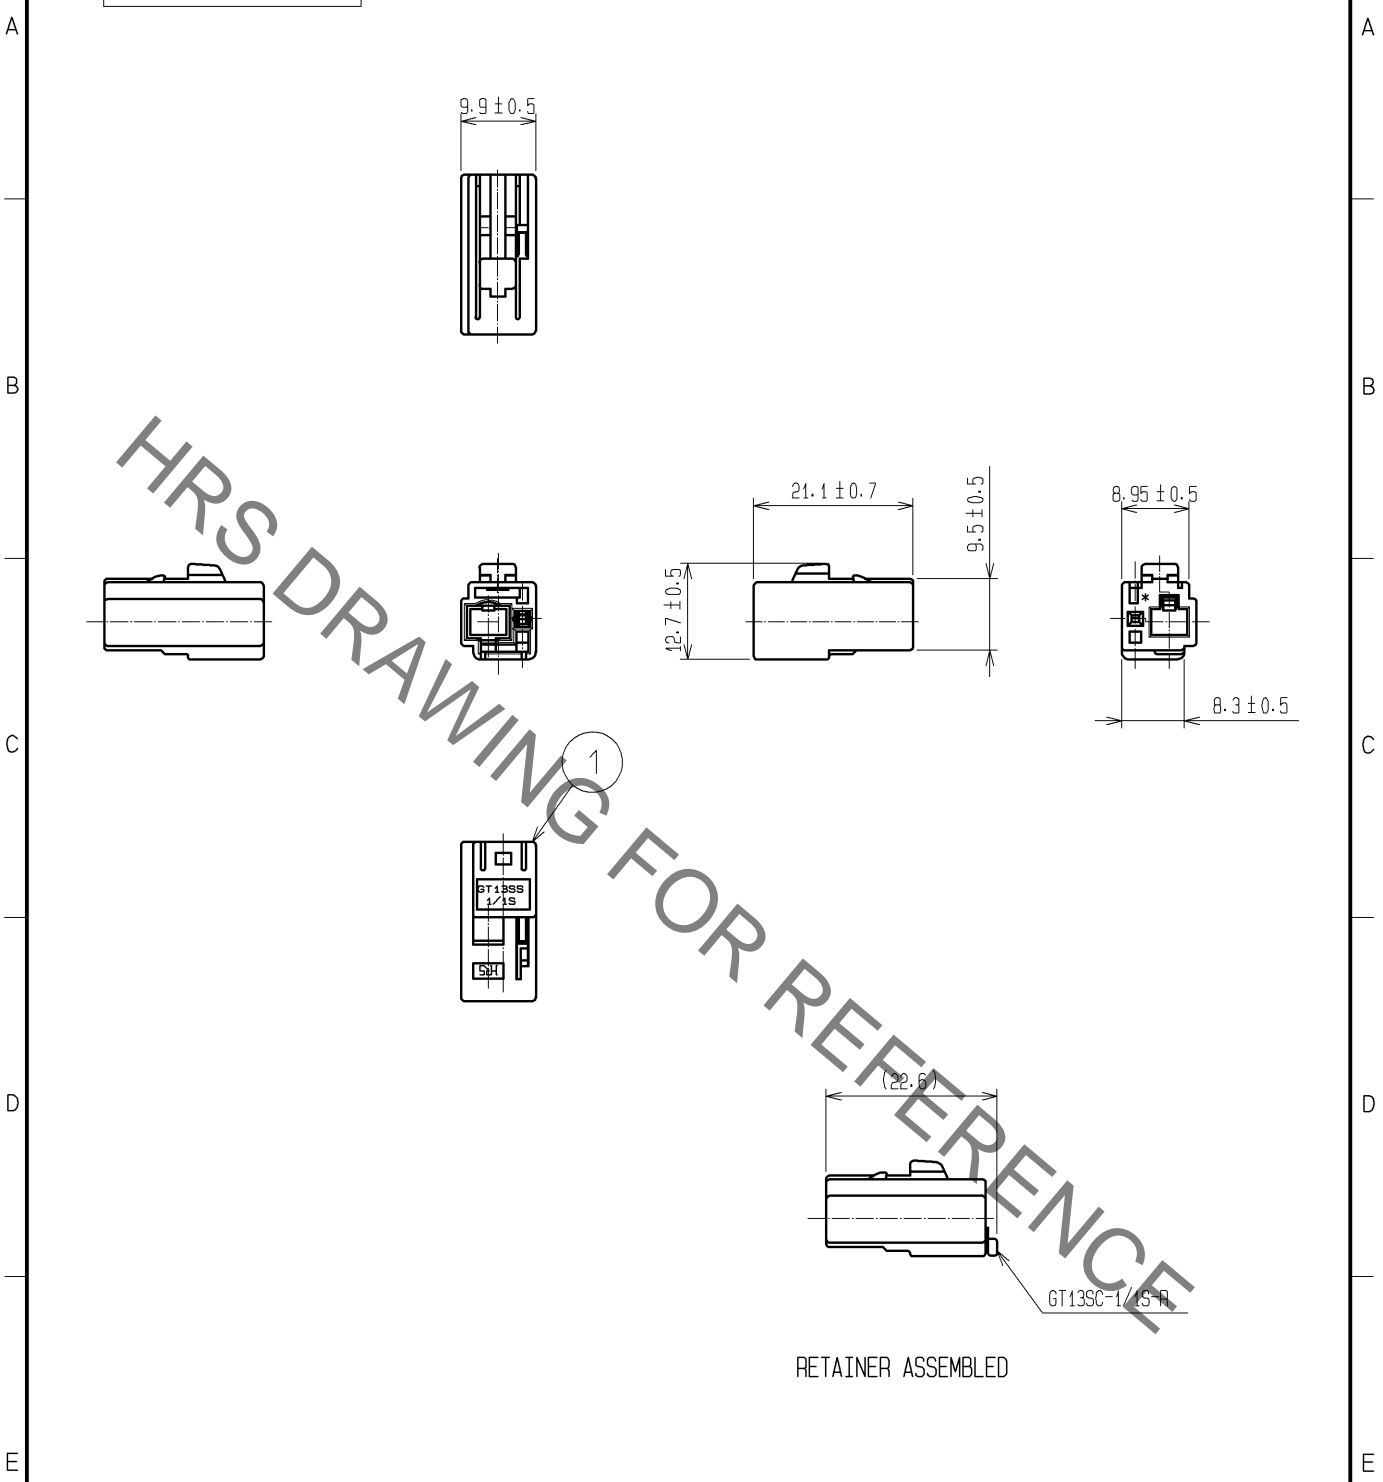

ELV. RoHS COMPLIANT

NOTE1. THIS CONNECTOR SHALL BE USED WITH A RETAINER GT13SC-1/1S-R (CL763-0011-7).
NOTE2. OUTER DIAMETER OF POWER SUPPLY CABLE : MAX. $\phi 2$

1	PBT	UL94HB, LIGHT GRAY						
NO.	MATERIAL	FINISH .	REMARKS	NO.	MATERIAL	FINISH .	REMARKS	
UNITS mm		SCALE 1 : 1	COUNT 	DESCRIPTION OF REVISIONS		DESIGNED	CHECKED	DATE
HIROSE ELECTRIC CO., LTD.		APPROVED : KS. SATOH	08.05.28	DRAWING NO.		EDC4-166519-00		
		CHECKED : MO. OKADA	08.05.27	PART NO.		GT13SS-1/1S-HU		
		DESIGNED : MH. YAMAGUCHI	08.05.21	CODE NO.		CL763-0093-1-00		
		DRAWN : MH. YAMAGUCHI	08.05.21			1/1		