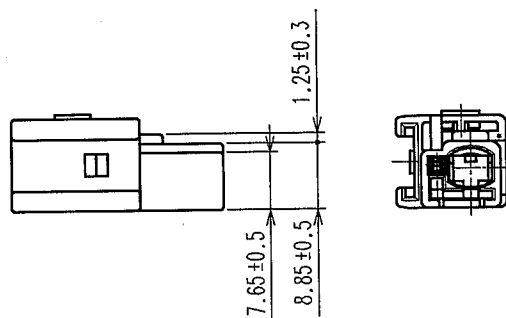

ELV. RoHS COMPLIANT

MATED CONNECTOR

NOTE1. THIS CONNECTOR SHALL BE USED WITH A RETAINER(GT13SC-1/1P-R)

| | | | | | | | | | |
|----------------------------|----------|-----------------|----------------------------------|------------------------------------|--------------------------------|---------------------------------|----------|--------|--|
| 1 | PBT | LIGHT GRAY | | | | | | | |
| NO. | MATERIAL | FINISH, REMARKS | NO. | MATERIAL | FINISH, REMARKS | | | | |
| CODE NO. (OLD) CL | | | DRAWN S. KURIYA 07. 2. 5 | DESIGNED M. OKADA 06. 10. 12 | CHECKED K. Aoto 07. 2. 6 | APPROVED K. Aoto 07. 2. 6 | RELEASED | | |
| DRAWING NO. EDC4-166518 | | | PART NO. GT13SSN-1/1PP-HU | | | | | | |
| SCALE 1 : 1 | | | CODE NO. CL763-0092-9 | | | | | 1 1 | |
| UNITS mm | | | HRS HIROSE ELECTRIC CO., LTD. | | | | | | |