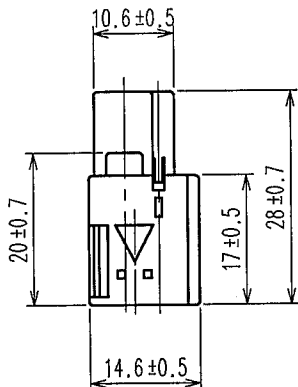

ELV. RoHS COMPLIANT

MATED CONNECTOR

NOTE1. THIS CONNECTOR SHALL BE USED WITH A RETAINER(GT13SC-1/1P-R)

| | | | | | | | | | |
|----------------------------|----------|-----------------|----------------------------------|------------------------------------|--------------------------------|---------------------------------|----------|--------|--|
| 1 | PBT | LIGHT GRAY | | | | | | | |
| NO. | MATERIAL | FINISH, REMARKS | NO. | MATERIAL | FINISH, REMARKS | | | | |
| CODE NO. (OLD) CL | | | DRAWN S. KURIYA 07. 2. 5 | DESIGNED M. OKADA 06. 10. 12 | CHECKED K. Aoto 07. 2. 6 | APPROVED K. Aoto 07. 2. 6 | RELEASED | | |
| DRAWING NO. EDC4-166518 | | | PART NO. GT13SSN-1/1PP-HU | | | | | | |
| SCALE 1 : 1 | | | CODE NO. CL763-0092-9 | | | | | 1 1 | |
| UNITS mm | | | HRS HIROSE ELECTRIC CO., LTD. | | | | | | |