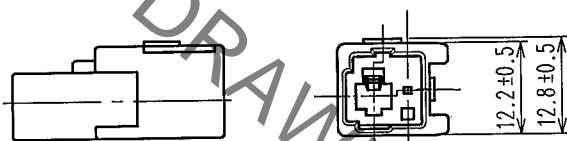

ELV. RoHS COMPLIANT

MATED CONNECTOR

NOTE1. THIS CONNECTOR SHALL BE USED WITH A RETAINER(GT13SC-1/1P-R)

| | | | | | | | | | |
|----------------------------|----------|-----------------|----------------------------------|------------------------------------|--------------------------------|---------------------------------|----------|--------|--|
| 1 | PBT | LIGHT GRAY | | | | | | | |
| NO. | MATERIAL | FINISH, REMARKS | NO. | MATERIAL | FINISH, REMARKS | | | | |
| CODE NO. (OLD) CL | | | DRAWN S. KURIYA 07. 2. 5 | DESIGNED M. OKADA 06. 10. 12 | CHECKED K. Aoto 07. 2. 6 | APPROVED K. Aoto 07. 2. 6 | RELEASED | | |
| DRAWING NO. EDC4-166518 | | | PART NO. GT13SSN-1/1PP-HU | | | | | | |
| SCALE 1 : 1 | | | CODE NO. CL763-0092-9 | | | | | 1 1 | |
| UNITS mm | | | HRS HIROSE ELECTRIC CO., LTD. | | | | | | |