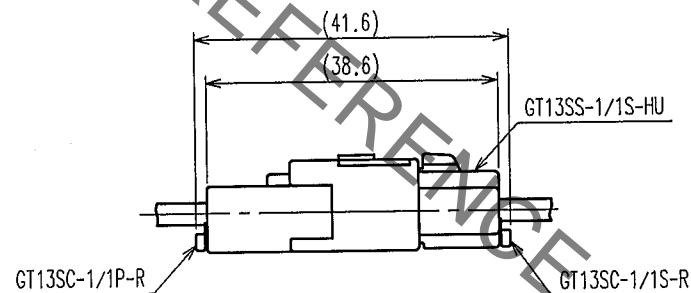

ELV. RoHS COMPLIANT

MATED CONNECTOR

NOTE1. THIS CONNECTOR SHALL BE USED WITH A RETAINER(GT13SC-1/1P-R)

| | | | | | | | | | |
|----------------------------|----------|-----------------|----------------------------------|------------------------------------|--------------------------------|---------------------------------|----------|--------|--|
| 1 | PBT | LIGHT GRAY | | | | | | | |
| NO. | MATERIAL | FINISH, REMARKS | NO. | MATERIAL | FINISH, REMARKS | | | | |
| CODE NO. (OLD) CL | | | DRAWN S. KURIYA 07. 2. 5 | DESIGNED M. OKADA 06. 10. 12 | CHECKED K. Aoto 07. 2. 6 | APPROVED K. Aoto 07. 2. 6 | RELEASED | | |
| DRAWING NO. EDC4-166518 | | | PART NO. GT13SSN-1/1PP-HU | | | | | | |
| SCALE 1 : 1 | | | CODE NO. CL763-0092-9 | | | | | 1 1 | |
| UNITS mm | | | HRS HIROSE ELECTRIC CO., LTD. | | | | | | |