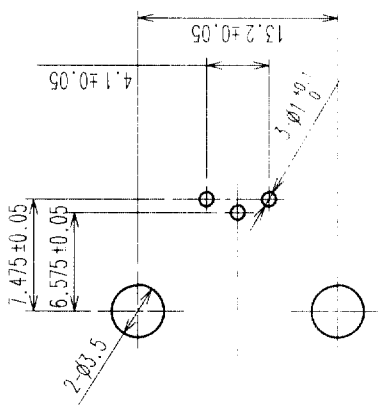

COUNT	DESCRIPTION OF REVISIONS	BY	CHKD	DATE	COUNT	DESCRIPTION OF REVISIONS	BY	CHKD	DATE
1	RE-T-00760	T.SIMON							

MATED CONNECTORS

CAV No.

RECOMMENDED PC BOARD HOLE PATTERN

RECOMMENDED PANEL CUTOUT

NOTE1. FIXING SCREW SHALL BE IN ACCORDANCE WITH ISO 1481 OR 7049, NOMINAL DIAMETER 3, AND LENGTH 6.

CODE NO. (OLD)	DRAWN	DESIGNED	CHECKED	APPROVED	RELEASED
	T. SHISHIKURAI	T. SHISHIKURA	M. OKADA	K. SATO	
	'02 .5 .8	'02 .5 .8	'02 .5 .8	'02 .5 .8	'02 .5 .8

TO

DRAWING NO. EDC3-165888

SCALE 2:1

UNITS mm

PART NO. GT16C-1P-DS