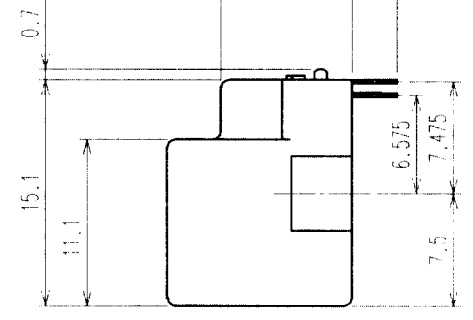

COUNT	DESCRIPTION OF REVISIONS	BY	CHKD	DATE	COUNT	DESCRIPTION OF REVISIONS	BY	CHKD	DATE
1	RE-T-00760	T.SIMON							

MATED CONNECTORS

CAV No.

RECOMMENDED PC BOARD HOLE PATTERN

RECOMMENDED PANEL CUTOUT

NOTE1. FIXING SCREW SHALL BE IN ACCORDANCE WITH ISO 1481 OR 7049, NOMINAL DIAMETER 3, AND LENGTH 6.