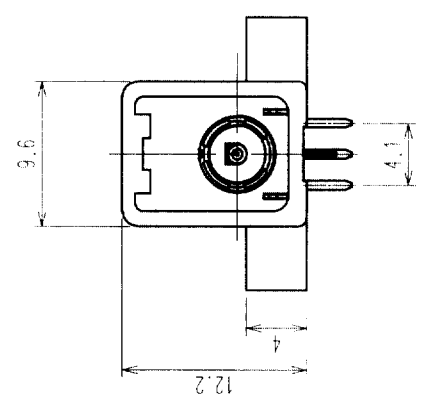

COUNT	DESCRIPTION OF REVISIONS	BY	CHKD	DATE	COUNT	DESCRIPTION OF REVISIONS	BY	CHKD	DATE
1	RE-T-00760	T.SIMON							

MATED CONNECTORS

CAV No.

RECOMMENDED PC BOARD HOLE PATTERN

RECOMMENDED PANEL CUTOUT

NOTE1. FIXING SCREW SHALL BE IN ACCORDANCE WITH ISO 1481 OR 7049, NOMINAL DIAMETER 3, AND LENGTH 6.

CODE NO. (OLD)	DRAWN	DESIGNED	CHECKED	APPROVED	RELEASED
	T. SHISHIKURAI	T. SHISHIKURA	M. OKADA	K. SATO	
	'02 .5 .8	'02 .5 .8	'02 .5 .8	'02 .5 .8	'02 .5 .8

TO

DRAWING NO. EDC3-165888

SCALE 2:1

UNITS mm

PART NO. GT16C-1P-DS