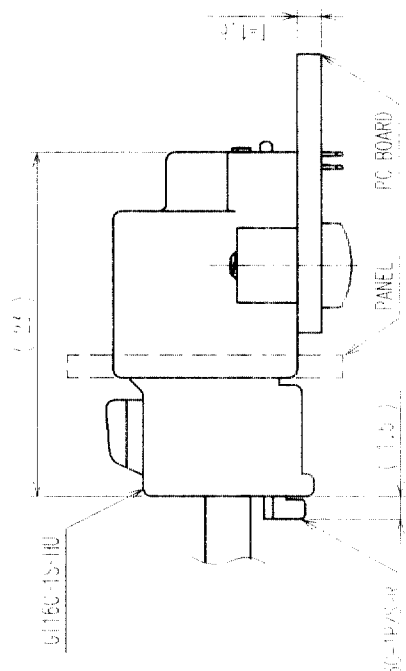

COUNT	DESCRIPTION OF REVISIONS	BY	CHKD	DATE	COUNT	DESCRIPTION OF REVISIONS	BY	CHKD	DATE
1	RE-T-00760	T.SIMON							

MATED CONNECTORS

CAV No.

RECOMMENDED PC BOARD HOLE PATTERN

RECOMMENDED PANEL CUTOUT

NOTE1. FIXING SCREW SHALL BE IN ACCORDANCE WITH ISO 1481 OR 7049, NOMINAL DIAMETER 3, AND LENGTH 6.

CODE NO. (OLD)	DRAWN	DESIGNED	CHECKED	APPROVED	RELEASED
	T. SHISHIKURAI	T. SHISHIKURA	M. OKADA	K. SATO	
	'02 .5 .8	'02 .5 .8	'02 .5 .8	'02 .5 .8	'02 .5 .8

TO

DRAWING NO. EDC3-165888

SCALE 2:1

UNITS mm

PART NO. GT16C-1P-DS