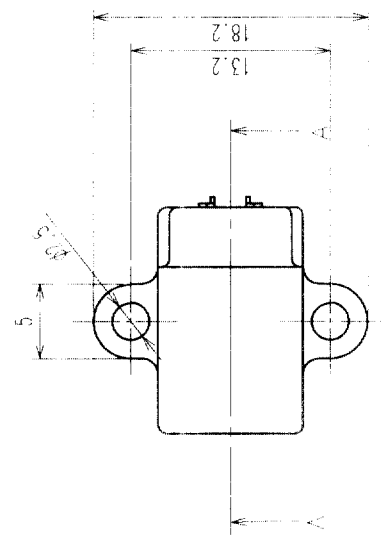

COUNT	DESCRIPTION OF REVISIONS	BY	CHKD	DATE	COUNT	DESCRIPTION OF REVISIONS	BY	CHKD	DATE
1	RE-T-00760	T.SIMON							

MATED CONNECTORS

CAV No.

RECOMMENDED PC BOARD HOLE PATTERN

RECOMMENDED PANEL CUTOUT

NOTE1. FIXING SCREW SHALL BE IN ACCORDANCE WITH ISO 1481 OR 7049, NOMINAL DIAMETER 3, AND LENGTH 6.

CODE NO. (OLD)	DRAWN	DESIGNED	CHECKED	APPROVED	RELEASED
	T. SHISHIKURAI	T. SHISHIKURA	M. OKADA	K. SATO	
	'02 .5 .8	'02 .5 .8	'02 .5 .8	'02 .5 .8	'02 .5 .8

TO

DRAWING NO. EDC3-165888

SCALE 2:1

UNITS mm

PART NO. GT16C-1P-DS