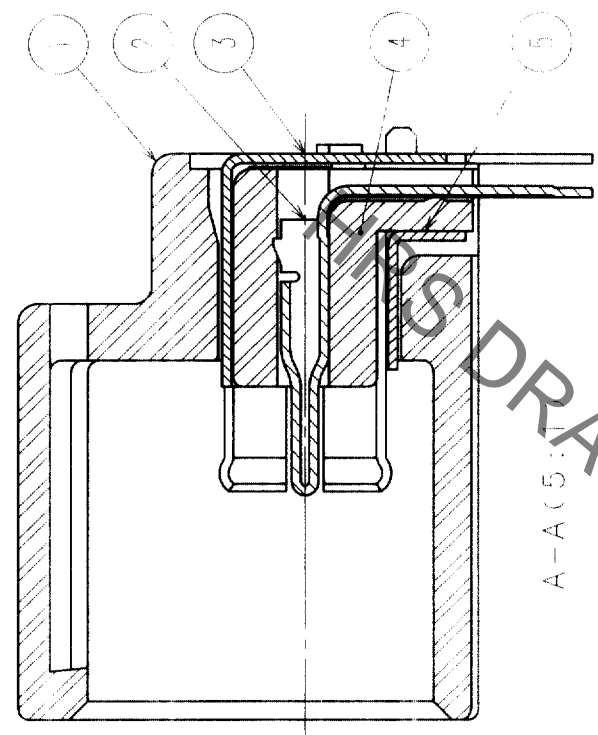

COUNT	DESCRIPTION OF REVISIONS	BY	CHKD	DATE	COUNT	DESCRIPTION OF REVISIONS	BY	CHKD	DATE
1	RE-T-00760	T.SIMON							

MATED CONNECTORS

CAV No.

RECOMMENDED PC BOARD HOLE PATTERN

RECOMMENDED PANEL CUTOUT

NOTE1. FIXING SCREW SHALL BE IN ACCORDANCE WITH ISO 1481 OR 7049, NOMINAL DIAMETER 3, AND LENGTH 6.

CODE NO. (OLD)	DRAWN	DESIGNED	CHECKED	APPROVED	RELEASED
	T. SHISHIKURAI	T. SHISHIKURA	M. OKADA	K. SATO	
	'02 .5 .8	'02 .5 .8	'02 .5 .8	'02 .5 .8	'02 .5 .8

TO

DRAWING NO. EDC3-165888

SCALE 2:1

UNITS mm

PART NO. GT16C-1P-DS