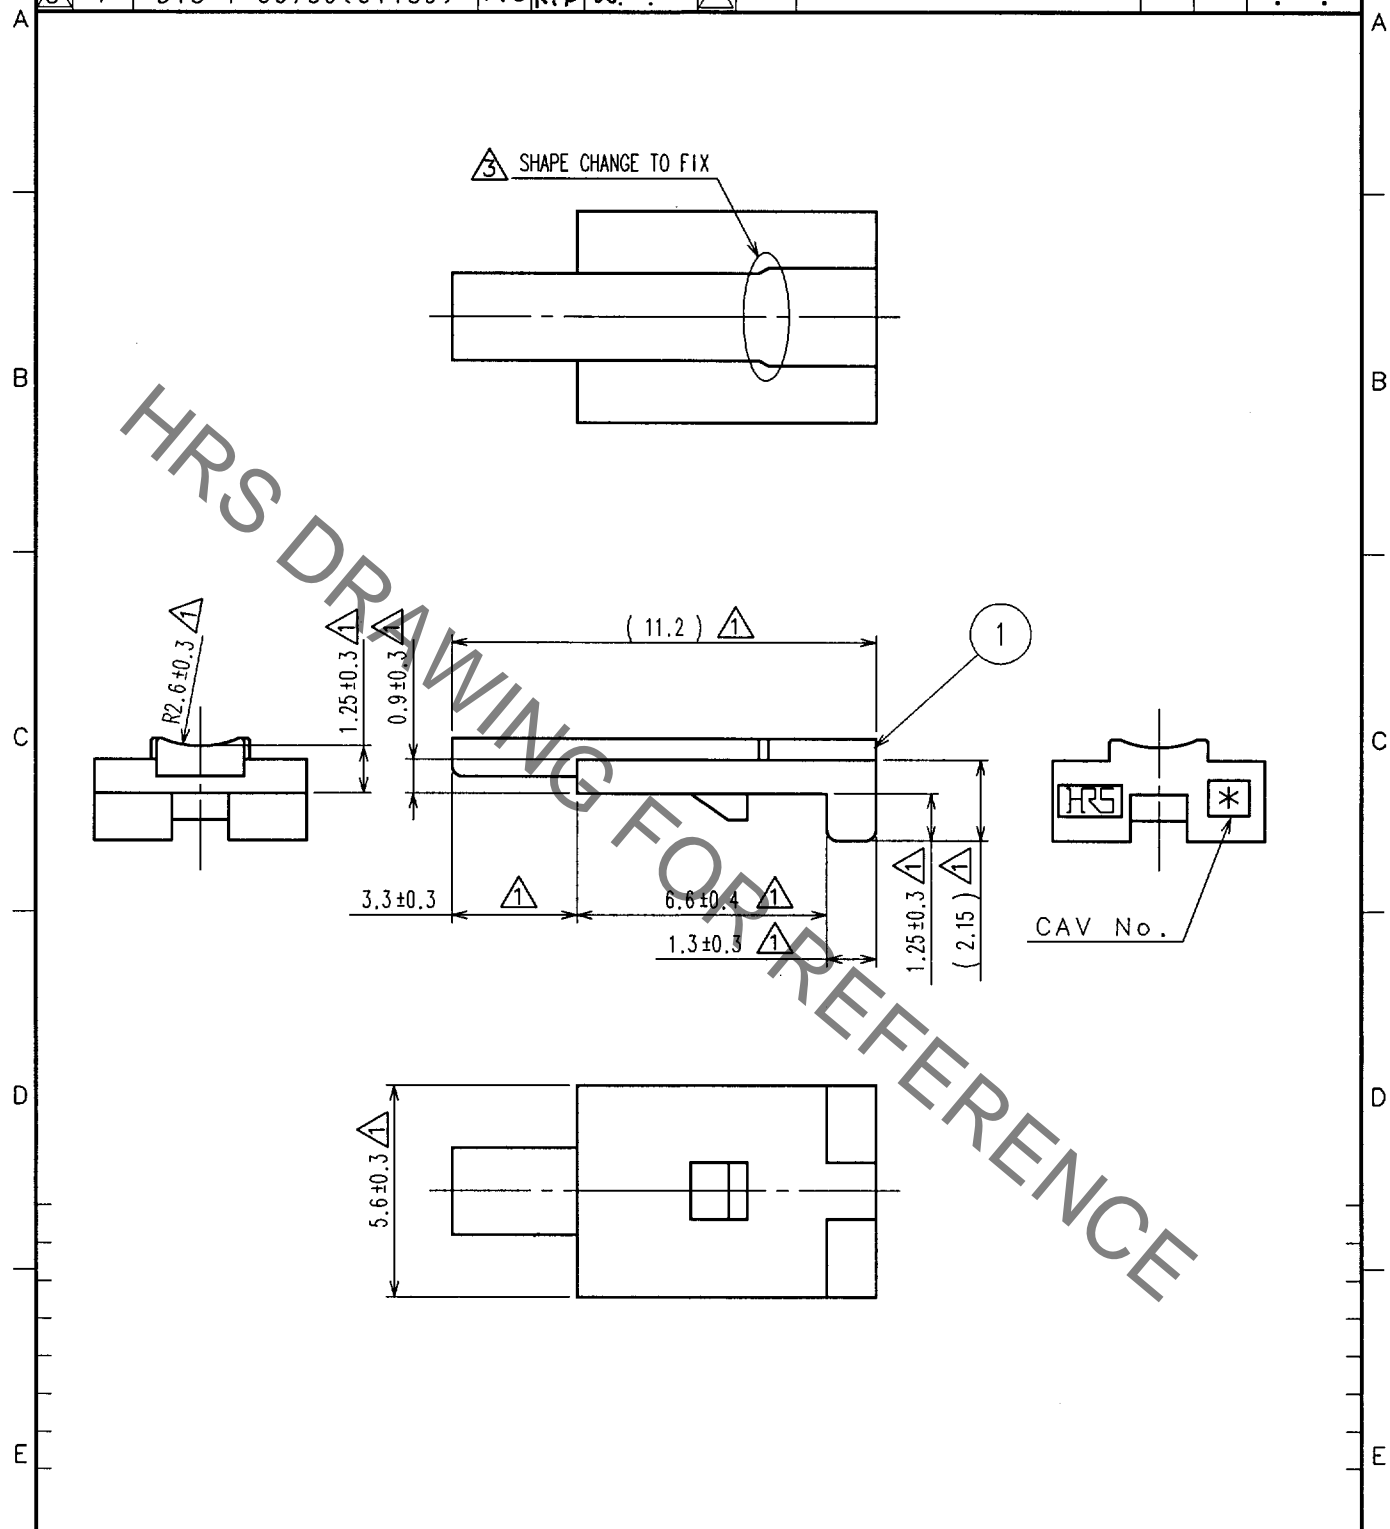

1	PBT	DARK GRAY			
NO.	MATERIAL	FINISH, REMARKS	NO.	MATERIAL	FINISH, REMARKS
CODE NO. (OLD)			DRAWN	DESIGNED	CHECKED
			T.SHISHIKURA	T.SHISHIKURA	M.OKADA
			'02 .5 .7	'02 .5 .7	'02 .5 .8
			APPROVED	RELEASED	
			K.SATO		
			'02 .5 .8		
DRAWING NO.			PART NO.		
EDC4-165886			GT16C-1P/S-R		
SCALE			CODE NO.		
5 : 1			CL766-0011-6		
UNITS			1/1		
mm					