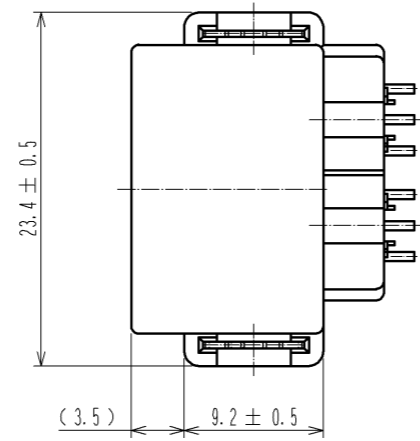

ELV, RoHS COMPLIANT

RECOMMENDED PC BOARD HOLE PATTERN

MATED CONNECTORS

RECOMMENDED PANEL CUTOUT

NOTE1. LEAD CO-PLANALITY INCLUDE REINFORCED FITTINGS SHALL BE 0.12mm MAX.
2. THE RECOMMENDED REFLOW TEMPERATURE PROFILE IS AS FIGURE.

3	PHOSPHOR BRONZE	TIN PLATED	6	PHOSPHOR BRONZE	TIN PLATED
2	PHOSPHOR BRONZE	TIN PLATED	5	PPS	NATURAL
1	PPS	BLACK	4	BRASS	TIN PLATED
NO.	MATERIAL	FINISH . REMARKS	NO.	MATERIAL	FINISH . REMARKS
UNITS mm		SCALE 2 : 1	COUNT 2	DESCRIPTION OF REVISIONS DIS-T-001968	
DESIGNED TK. SHISHIKURA			CHECKED NH. NAKATA		
DATE 10. 11. 09			DRAWING NO. EDC3-168352-00		
APPROVED : AR. SHIRAI 10. 11. 02			PART NO. GT16C-2P-H		
CHECKED : NH. NAKATA 10. 11. 02			CODE NO. CL766-0108-6-00		
DESIGNED : TK. SHISHIKURA 10. 11. 02			1/2		
DRAWN : TK. SHISHIKURA 10. 11. 02					

DRAWING FOR REFERENCE: This is subject to change without notice
08/11/2012

DRAWING FOR REFERENCE: This is subject to change without notice
08/11/2012

NUMBER OF PRODUCTS: 200 PCS/REEL

HRS	DRAWING NO.	EDC3-168352-00	
	PART NO.	GT16C-2P-H	
	CODE NO.	CL766-0108-6-00	