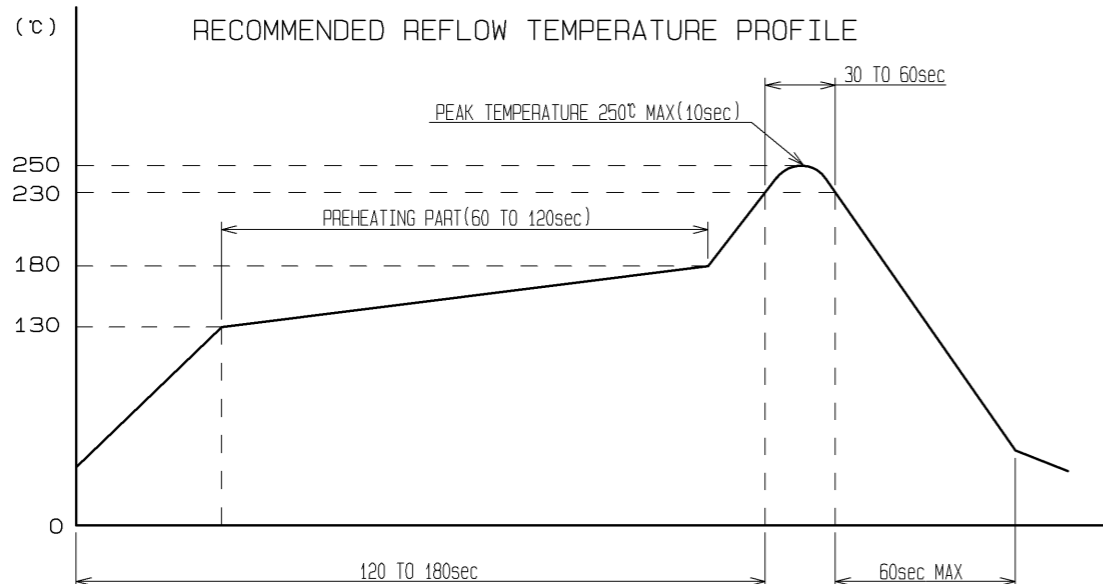

ELV, RoHS COMPLIANT

RECOMMENDED PC BOARD HOLE PATTERN

MATED CONNECTORS

RECOMMENDED PANEL CUTOUT

NOTE1. LEAD CO-PLANALITY INCLUDE REINFORCED FITTINGS SHALL BE 0.12mm MAX.
2. THE RECOMMENDED REFLOW TEMPERATURE PROFILE IS AS FIGURE.