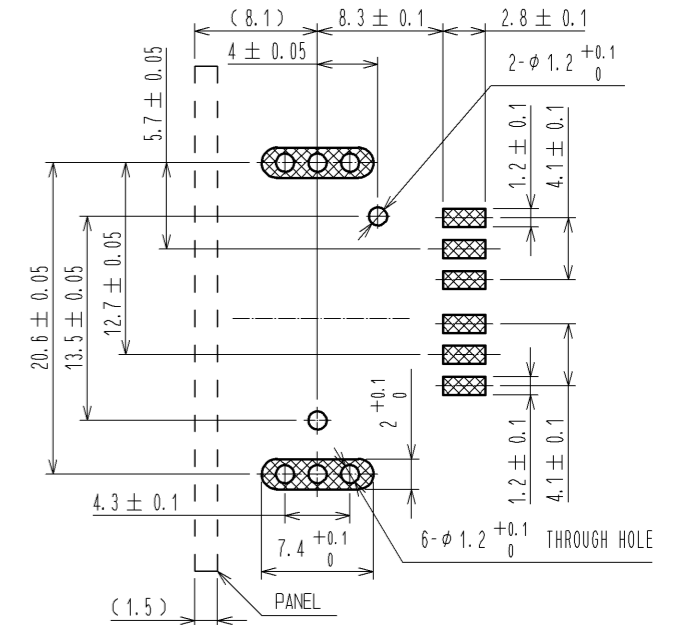

ELV, RoHS COMPLIANT

RECOMMENDED PC BOARD HOLE PATTERN

MATED CONNECTORS

RECOMMENDED PANEL CUTOUT

NOTE1. LEAD CO-PLANALITY INCLUDE REINFORCED FITTINGS SHALL BE 0.12mm MAX.
2. THE RECOMMENDED REFLOW TEMPERATURE PROFILE IS AS FIGURE.

3	PHOSPHOR BRONZE	TIN PLATED	6	PHOSPHOR BRONZE	TIN PLATED
2	PHOSPHOR BRONZE	TIN PLATED	5	PPS	NATURAL
1	PPS	BLACK	4	BRASS	TIN PLATED
NO.	MATERIAL	FINISH . REMARKS	NO.	MATERIAL	FINISH . REMARKS
UNITS mm		SCALE 2 : 1	COUNT 2	DESCRIPTION OF REVISIONS DIS-T-001968	
DESIGNED TK. SHISHIKURA			CHECKED NH. NAKATA		
DATE 10. 11. 09			DRAWING NO. EDC3-168352-00		
APPROVED : AR. SHIRAI 10. 11. 02			PART NO. GT16C-2P-H		
CHECKED : NH. NAKATA 10. 11. 02			CODE NO. CL766-0108-6-00		
DESIGNED : TK. SHISHIKURA 10. 11. 02			1/2		
DRAWN : TK. SHISHIKURA 10. 11. 02					

DRAWING FOR REFERENCE: This is subject to change without notice
08/11/2012

DRAWING FOR REFERENCE: This is subject to change without notice
08/11/2012

NUMBER OF PRODUCTS: 200 PCS/REEL

HRS	DRAWING NO.	EDC3-168352-00	
	PART NO.	GT16C-2P-H	
	CODE NO.	CL766-0108-6-00	