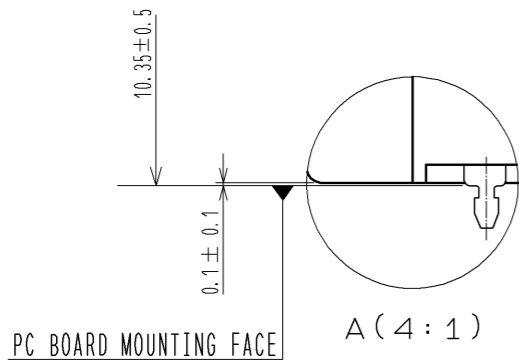

ELV, RoHS COMPLIANT

RECOMMENDED PC BOARD HOLE PATTERN

MATED CONNECTORS

RECOMMENDED PANEL CUTOUT

NOTE1. LEAD CO-PLANALITY INCLUDE REINFORCED FITTINGS SHALL BE 0.12mm MAX.
2. THE RECOMMENDED REFLOW TEMPERATURE PROFILE IS AS FIGURE.

3	PHOSPHOR BRONZE	TIN PLATED	6	PHOSPHOR BRONZE	TIN PLATED
2	PHOSPHOR BRONZE	TIN PLATED	5	PPS	NATURAL
1	PPS	BLACK	4	BRASS	TIN PLATED
NO.	MATERIAL	FINISH . REMARKS	NO.	MATERIAL	FINISH . REMARKS
UNITS mm		SCALE 2 : 1	COUNT 2	DESCRIPTION OF REVISIONS DIS-T-001968	
DESIGNED TK. SHISHIKURA			CHECKED NH. NAKATA		
DATE 10. 11. 09			DRAWING NO. EDC3-168352-00		
APPROVED : AR. SHIRAI 10. 11. 02			PART NO. GT16C-2P-H		
CHECKED : NH. NAKATA 10. 11. 02			CODE NO. CL766-0108-6-00		
DESIGNED : TK. SHISHIKURA 10. 11. 02			1/2		
DRAWN : TK. SHISHIKURA 10. 11. 02					

DRAWING FOR REFERENCE: This is subject to change without notice
08/11/2012

DRAWING FOR REFERENCE: This is subject to change without notice
08/11/2012

NUMBER OF PRODUCTS: 200 PCS/REEL

HRS	DRAWING NO.	EDC3-168352-00	
	PART NO.	GT16C-2P-H	
	CODE NO.	CL766-0108-6-00	