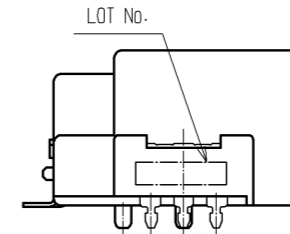

ELV, RoHS COMPLIANT

RECOMMENDED PC BOARD HOLE PATTERN

MATED CONNECTORS

RECOMMENDED PANEL CUTOUT

NOTE1. LEAD CO-PLANALITY INCLUDE REINFORCED FITTINGS SHALL BE 0.12mm MAX.
2. THE RECOMMENDED REFLOW TEMPERATURE PROFILE IS AS FIGURE.

3	PHOSPHOR BRONZE	TIN PLATED	6	PHOSPHOR BRONZE	TIN PLATED
2	PHOSPHOR BRONZE	TIN PLATED	5	PPS	NATURAL
1	PPS	BLACK	4	BRASS	TIN PLATED
NO.	MATERIAL	FINISH . REMARKS	NO.	MATERIAL	FINISH . REMARKS
UNITS mm		SCALE 2 : 1	COUNT 2	DESCRIPTION OF REVISIONS DIS-T-001968	
DESIGNED TK. SHISHIKURA			CHECKED NH. NAKATA		
DATE 10. 11. 09			DRAWING NO. EDC3-168352-00		
APPROVED : AR. SHIRAI 10. 11. 02			PART NO. GT16C-2P-H		
CHECKED : NH. NAKATA 10. 11. 02			CODE NO. CL766-0108-6-00		
DESIGNED : TK. SHISHIKURA 10. 11. 02			1/2		
DRAWN : TK. SHISHIKURA 10. 11. 02					

DRAWING FOR REFERENCE: This is subject to change without notice
08/11/2012

DRAWING FOR REFERENCE: This is subject to change without notice
08/11/2012

NUMBER OF PRODUCTS: 200 PCS/REEL

HRS	DRAWING NO.	EDC3-168352-00	
	PART NO.	GT16C-2P-H	
	CODE NO.	CL766-0108-6-00	