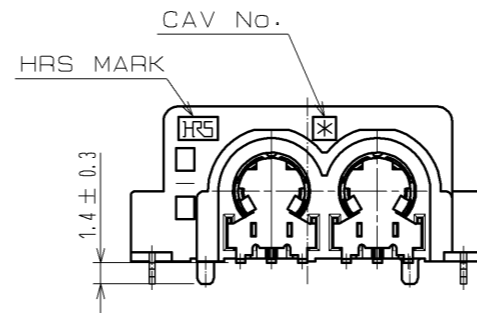

ELV, RoHS COMPLIANT

RECOMMENDED PC BOARD HOLE PATTERN

MATED CONNECTORS

RECOMMENDED PANEL CUTOUT

NOTE1. LEAD CO-PLANALITY INCLUDE REINFORCED FITTINGS SHALL BE 0.12mm MAX.
2. THE RECOMMENDED REFLOW TEMPERATURE PROFILE IS AS FIGURE.

3	PHOSPHOR BRONZE	TIN PLATED	6	PHOSPHOR BRONZE	TIN PLATED
2	PHOSPHOR BRONZE	TIN PLATED	5	PPS	NATURAL
1	PPS	BLACK	4	BRASS	TIN PLATED
NO.	MATERIAL	FINISH . REMARKS	NO.	MATERIAL	FINISH . REMARKS
UNITS mm		SCALE 2 : 1	COUNT 2	DESCRIPTION OF REVISIONS DIS-T-001968	
DESIGNED TK. SHISHIKURA			CHECKED NH. NAKATA		
DATE 10. 11. 09			DRAWING NO. EDC3-168352-00		
APPROVED : AR. SHIRAI 10. 11. 02			PART NO. GT16C-2P-H		
CHECKED : NH. NAKATA 10. 11. 02			CODE NO. CL766-0108-6-00		
DESIGNED : TK. SHISHIKURA 10. 11. 02			1/2		
DRAWN : TK. SHISHIKURA 10. 11. 02					

DRAWING FOR REFERENCE: This is subject to change without notice
08/11/2012

DRAWING FOR REFERENCE: This is subject to change without notice
08/11/2012

NUMBER OF PRODUCTS: 200 PCS/REEL

HRS	DRAWING NO.	EDC3-168352-00	
	PART NO.	GT16C-2P-H	
	CODE NO.	CL766-0108-6-00	