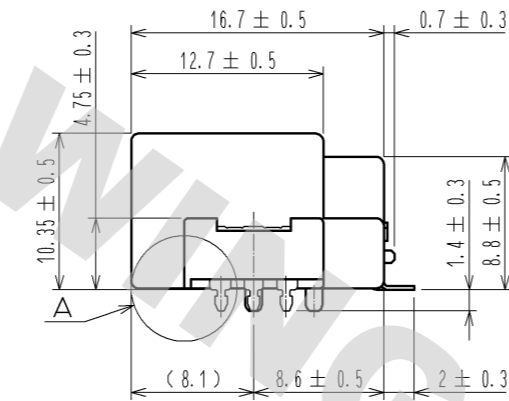

ELV, RoHS COMPLIANT

RECOMMENDED PC BOARD HOLE PATTERN

MATED CONNECTORS

RECOMMENDED PANEL CUTOUT

NOTE1. LEAD CO-PLANALITY INCLUDE REINFORCED FITTINGS SHALL BE 0.12mm MAX.
2. THE RECOMMENDED REFLOW TEMPERATURE PROFILE IS AS FIGURE.

3	PHOSPHOR BRONZE	TIN PLATED	6	PHOSPHOR BRONZE	TIN PLATED
2	PHOSPHOR BRONZE	TIN PLATED	5	PPS	NATURAL
1	PPS	BLACK	4	BRASS	TIN PLATED
NO.	MATERIAL	FINISH . REMARKS	NO.	MATERIAL	FINISH . REMARKS
UNITS mm		SCALE 2 : 1	COUNT 2	DESCRIPTION OF REVISIONS DIS-T-001968	
DESIGNED TK. SHISHIKURA			CHECKED NH. NAKATA		
DATE 10. 11. 09			DRAWING NO. EDC3-168352-00		
APPROVED : AR. SHIRAI 10. 11. 02			PART NO. GT16C-2P-H		
CHECKED : NH. NAKATA 10. 11. 02			CODE NO. CL766-0108-6-00		
DESIGNED : TK. SHISHIKURA 10. 11. 02			1/2		
DRAWN : TK. SHISHIKURA 10. 11. 02					

DRAWING FOR REFERENCE: This is subject to change without notice
08/11/2012

DRAWING FOR REFERENCE: This is subject to change without notice
08/11/2012

NUMBER OF PRODUCTS: 200 PCS/REEL

HRS	DRAWING NO.	EDC3-168352-00	
	PART NO.	GT16C-2P-H	
	CODE NO.	CL766-0108-6-00	