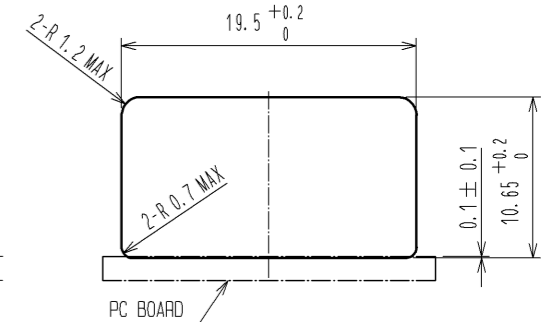

ELV, RoHS COMPLIANT

RECOMMENDED PC BOARD HOLE PATTERN

MATED CONNECTORS

RECOMMENDED PANEL CUTOUT

NOTE1. LEAD CO-PLANALITY INCLUDE REINFORCED FITTINGS SHALL BE 0.12mm MAX.
2. THE RECOMMENDED REFLOW TEMPERATURE PROFILE IS AS FIGURE.

3	PHOSPHOR BRONZE	TIN PLATED	6	PHOSPHOR BRONZE	TIN PLATED
2	PHOSPHOR BRONZE	TIN PLATED	5	PPS	NATURAL
1	PPS	BLACK	4	BRASS	TIN PLATED
NO.	MATERIAL	FINISH . REMARKS	NO.	MATERIAL	FINISH . REMARKS
UNITS mm		SCALE 2 : 1	COUNT 2	DESCRIPTION OF REVISIONS DIS-T-001968	
DESIGNED TK. SHISHIKURA			CHECKED NH. NAKATA		
DATE 10. 11. 09			DRAWING NO. EDC3-168352-00		
APPROVED : AR. SHIRAI 10. 11. 02			PART NO. GT16C-2P-H		
CHECKED : NH. NAKATA 10. 11. 02			CODE NO. CL766-0108-6-00		
DESIGNED : TK. SHISHIKURA 10. 11. 02			1/2		
DRAWN : TK. SHISHIKURA 10. 11. 02					

DRAWING FOR REFERENCE: This is subject to change without notice
08/11/2012

DRAWING FOR REFERENCE: This is subject to change without notice
08/11/2012

NUMBER OF PRODUCTS: 200 PCS/REEL

HRS	DRAWING NO.	EDC3-168352-00	
	PART NO.	GT16C-2P-H	
	CODE NO.	CL766-0108-6-00	