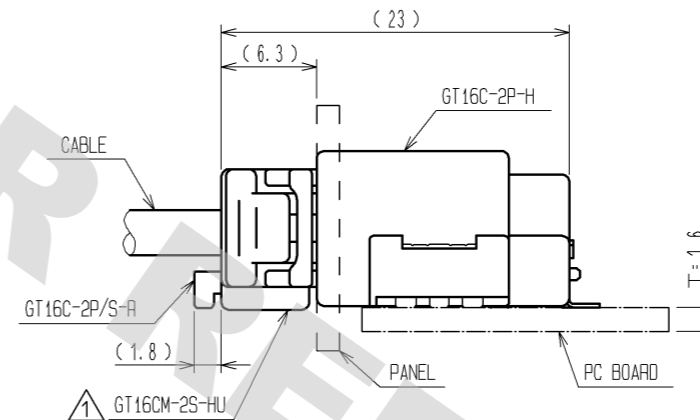

ELV, RoHS COMPLIANT

RECOMMENDED PC BOARD HOLE PATTERN

MATED CONNECTORS

RECOMMENDED PANEL CUTOUT

NOTE1. LEAD CO-PLANALITY INCLUDE REINFORCED FITTINGS SHALL BE 0.12mm MAX.
2. THE RECOMMENDED REFLOW TEMPERATURE PROFILE IS AS FIGURE.

3	PHOSPHOR BRONZE	TIN PLATED	6	PHOSPHOR BRONZE	TIN PLATED
2	PHOSPHOR BRONZE	TIN PLATED	5	PPS	NATURAL
1	PPS	BLACK	4	BRASS	TIN PLATED
NO.	MATERIAL	FINISH . REMARKS	NO.	MATERIAL	FINISH . REMARKS
UNITS mm		SCALE 2 : 1	COUNT 2	DESCRIPTION OF REVISIONS DIS-T-001968	
DESIGNED TK. SHISHIKURA			CHECKED NH. NAKATA		
DATE 10. 11. 09			DRAWING NO. EDC3-168352-00		
APPROVED : AR. SHIRAI 10. 11. 02			PART NO. GT16C-2P-H		
CHECKED : NH. NAKATA 10. 11. 02			CODE NO. CL766-0108-6-00		
DESIGNED : TK. SHISHIKURA 10. 11. 02			1/2		
DRAWN : TK. SHISHIKURA 10. 11. 02					

DRAWING FOR REFERENCE: This is subject to change without notice
08/11/2012

DRAWING FOR REFERENCE: This is subject to change without notice
08/11/2012

NUMBER OF PRODUCTS: 200 PCS/REEL

HRS	DRAWING NO.	EDC3-168352-00	
	PART NO.	GT16C-2P-H	
	CODE NO.	CL766-0108-6-00	