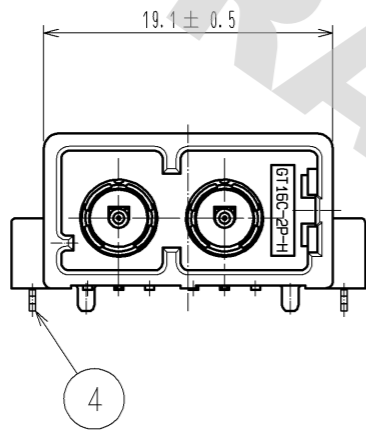

ELV, RoHS COMPLIANT

RECOMMENDED PC BOARD HOLE PATTERN

MATED CONNECTORS

RECOMMENDED PANEL CUTOUT

NOTE1. LEAD CO-PLANALITY INCLUDE REINFORCED FITTINGS SHALL BE 0.12mm MAX.
2. THE RECOMMENDED REFLOW TEMPERATURE PROFILE IS AS FIGURE.

3	PHOSPHOR BRONZE	TIN PLATED	6	PHOSPHOR BRONZE	TIN PLATED
2	PHOSPHOR BRONZE	TIN PLATED	5	PPS	NATURAL
1	PPS	BLACK	4	BRASS	TIN PLATED
NO.	MATERIAL	FINISH . REMARKS	NO.	MATERIAL	FINISH . REMARKS
UNITS mm		SCALE 2 : 1	COUNT 2	DESCRIPTION OF REVISIONS DIS-T-001968	
DESIGNED TK. SHISHIKURA			CHECKED NH. NAKATA		
DATE 10. 11. 09			DRAWING NO. EDC3-168352-00		
APPROVED : AR. SHIRAI 10. 11. 02			PART NO. GT16C-2P-H		
CHECKED : NH. NAKATA 10. 11. 02			CODE NO. CL766-0108-6-00		
DESIGNED : TK. SHISHIKURA 10. 11. 02			1/2		
DRAWN : TK. SHISHIKURA 10. 11. 02					

DRAWING FOR REFERENCE: This is subject to change without notice
08/11/2012

DRAWING FOR REFERENCE: This is subject to change without notice
08/11/2012

NUMBER OF PRODUCTS: 200 PCS/REEL

HRS	DRAWING NO.	EDC3-168352-00	
	PART NO.	GT16C-2P-H	
	CODE NO.	CL766-0108-6-00	