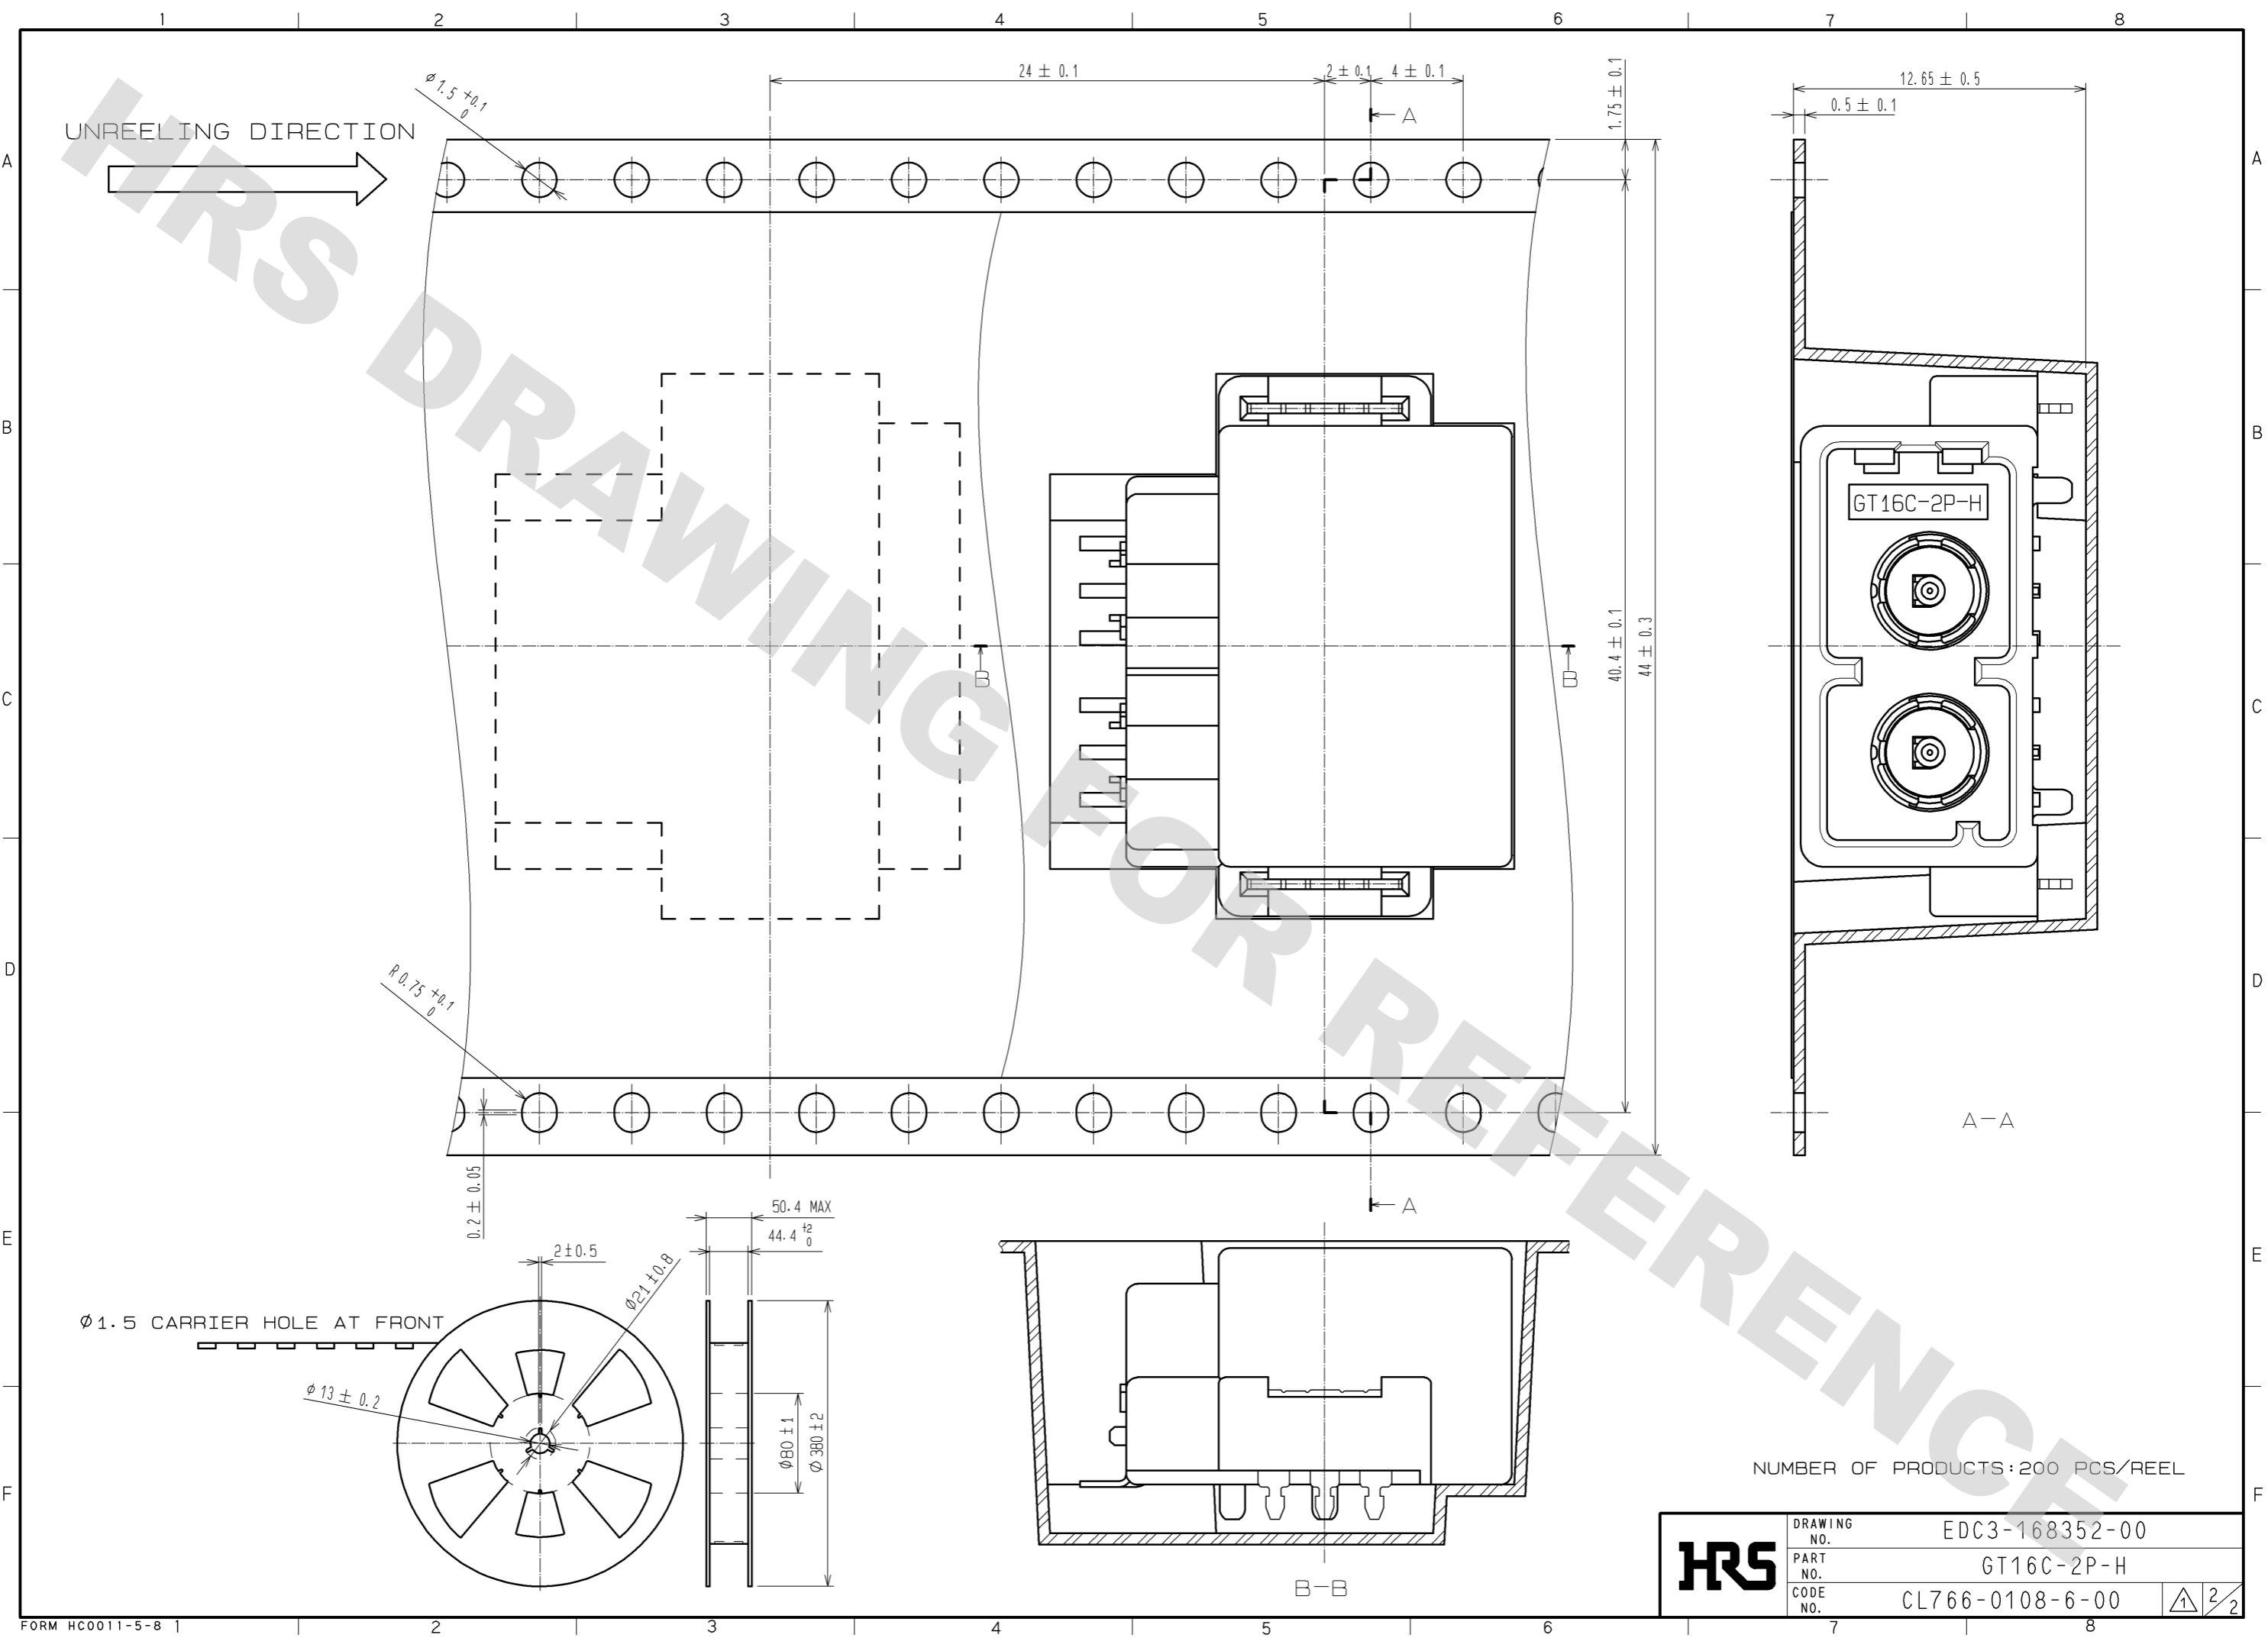

ELV, RoHS COMPLIANT

RECOMMENDED PC BOARD HOLE PATTERN

MATED CONNECTORS

RECOMMENDED PANEL CUTOUT

NOTE1. LEAD CO-PLANALITY INCLUDE REINFORCED FITTINGS SHALL BE 0.12mm MAX.
2. THE RECOMMENDED REFLOW TEMPERATURE PROFILE IS AS FIGURE.

3	PHOSPHOR BRONZE	TIN PLATED	6	PHOSPHOR BRONZE	TIN PLATED
2	PHOSPHOR BRONZE	TIN PLATED	5	PPS	NATURAL
1	PPS	BLACK	4	BRASS	TIN PLATED
NO.	MATERIAL	FINISH . REMARKS	NO.	MATERIAL	FINISH . REMARKS
UNITS mm		SCALE 2 : 1	COUNT 2	DESCRIPTION OF REVISIONS DIS-T-001968	
DESIGNED TK. SHISHIKURA			CHECKED NH. NAKATA		
DATE 10. 11. 09			DRAWING NO. EDC3-168352-00		
APPROVED : AR. SHIRAI 10. 11. 02			PART NO. GT16C-2P-H		
CHECKED : NH. NAKATA 10. 11. 02			CODE NO. CL766-0108-6-00		
DESIGNED : TK. SHISHIKURA 10. 11. 02			1/2		
DRAWN : TK. SHISHIKURA 10. 11. 02					

DRAWING FOR REFERENCE: This is subject to change without notice
08/11/2012

DRAWING FOR REFERENCE: This is subject to change without notice
08/11/2012

NUMBER OF PRODUCTS: 200 PCS/REEL

HRS	DRAWING NO.	EDC3-168352-00	
	PART NO.	GT16C-2P-H	
	CODE NO.	CL766-0108-6-00	