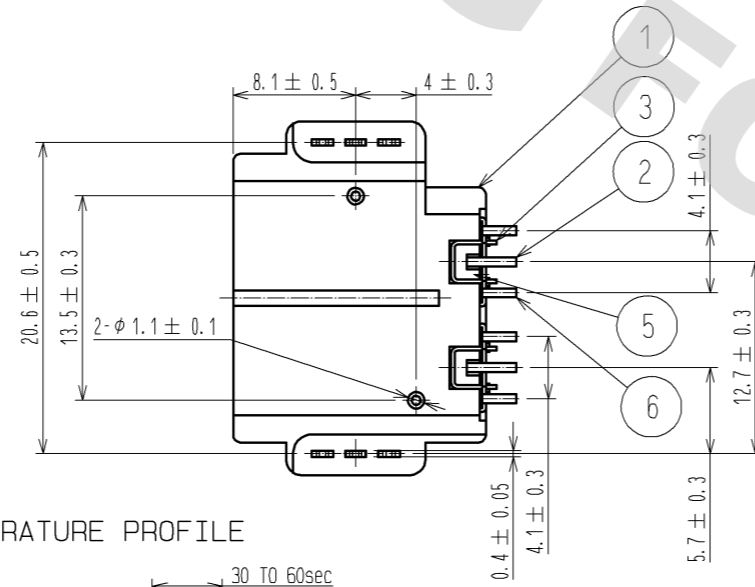

ELV, RoHS COMPLIANT

RECOMMENDED PC BOARD HOLE PATTERN

MATED CONNECTORS

RECOMMENDED PANEL CUTOUT

NOTE1. LEAD CO-PLANALITY INCLUDE REINFORCED FITTINGS SHALL BE 0.12mm MAX.
2. THE RECOMMENDED REFLOW TEMPERATURE PROFILE IS AS FIGURE.

3	PHOSPHOR BRONZE	TIN PLATED	6	PHOSPHOR BRONZE	TIN PLATED
2	PHOSPHOR BRONZE	TIN PLATED	5	PPS	NATURAL
1	PPS	BLACK	4	BRASS	TIN PLATED
NO.	MATERIAL	FINISH . REMARKS	NO.	MATERIAL	FINISH . REMARKS
UNITS mm		SCALE 2 : 1	COUNT 2	DESCRIPTION OF REVISIONS DIS-T-001968	
DESIGNED TK. SHISHIKURA			CHECKED NH. NAKATA		
DATE 10. 11. 09			DRAWING NO. EDC3-168352-00		
APPROVED : AR. SHIRAI 10. 11. 02			PART NO. GT16C-2P-H		
CHECKED : NH. NAKATA 10. 11. 02			CODE NO. CL766-0108-6-00		
DESIGNED : TK. SHISHIKURA 10. 11. 02			1/2		
DRAWN : TK. SHISHIKURA 10. 11. 02					

DRAWING FOR REFERENCE: This is subject to change without notice
08/11/2012

DRAWING FOR REFERENCE: This is subject to change without notice
08/11/2012

NUMBER OF PRODUCTS: 200 PCS/REEL

HRS	DRAWING NO.	EDC3-168352-00	
	PART NO.	GT16C-2P-H	
	CODE NO.	CL766-0108-6-00	