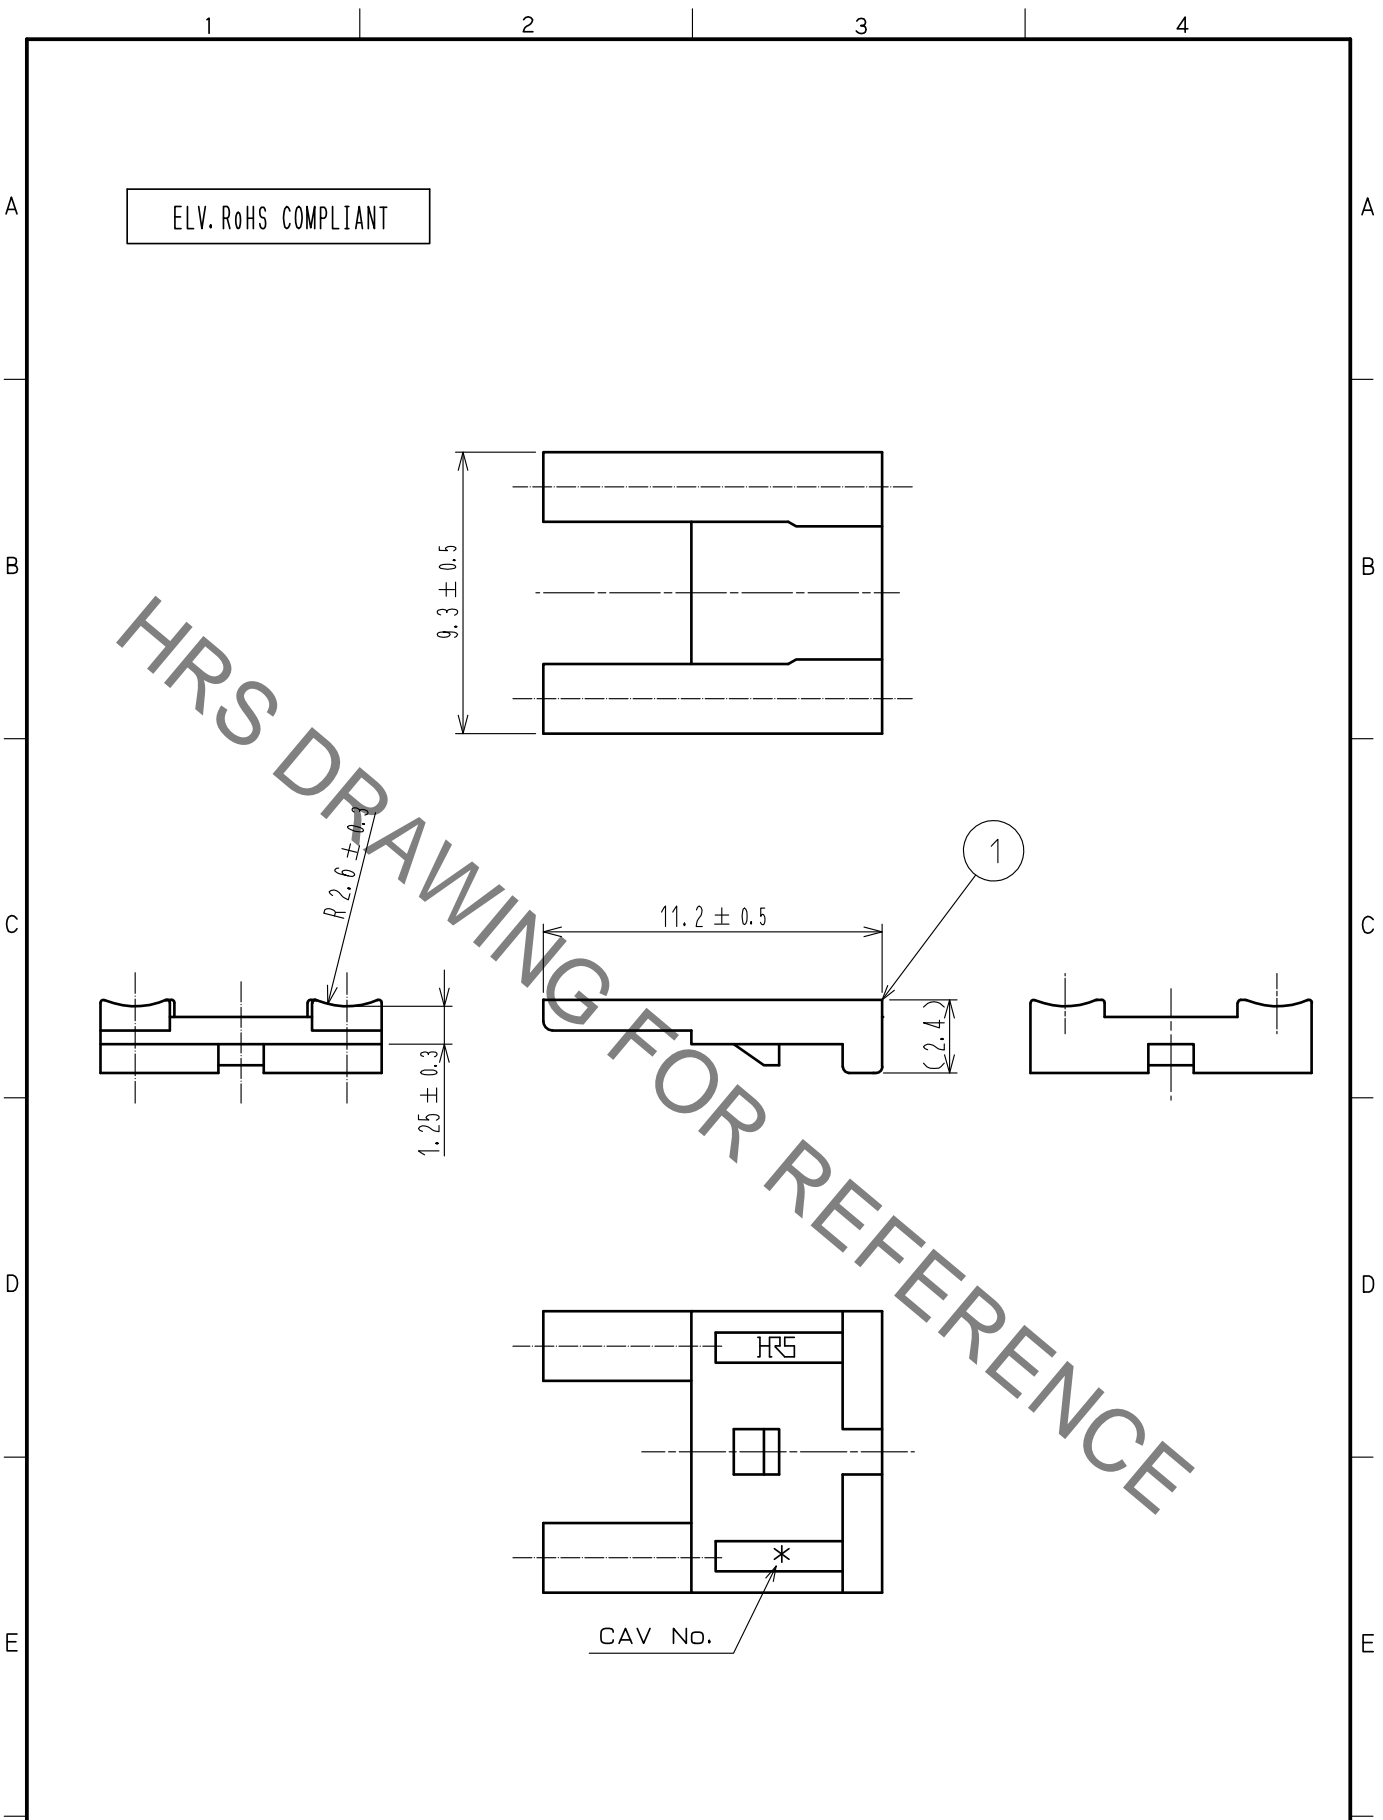

ELV. RoHS COMPLIANT

1	PBT	DARK GRAY						
NO.	MATERIAL	FINISH .	REMARKS	NO.	MATERIAL	FINISH .	REMARKS	
UNITS mm		SCALE 4 : 1	COUNT 	DESCRIPTION OF REVISIONS		DESIGNED	CHECKED	DATE
HIROSE ELECTRIC CO., LTD.		APPROVED : NH. NAKATA	15. 09. 03	DRAWING NO.		EDC-167050-00-00		
		CHECKED : KI. HIROKAWA	15. 09. 03	PART NO.		GT16C-2P/S-R		
		DESIGNED : HS. NAGANO	15. 08. 20	CODE NO.		CL766-0097-1-00		
		DRAWN : HS. NAGANO	15. 08. 20			1/1		