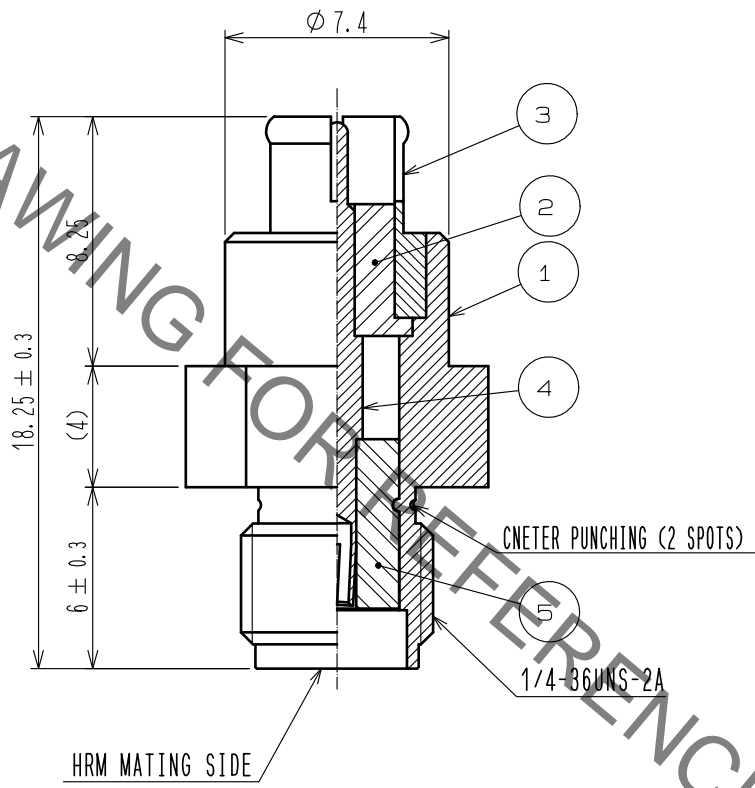

ELV. RoHS COMPLIANT

NOTE

- 1. FOR PERFORMANCE MEASUREMENTS ONLY DUE TO NO LOCK FUNCTION.
- 2. MATING AND UNMATING IN AXIAL DIRECTION ONLY DUE TO NO PRYING PREVENTION FUNCTION.

| 3 | BERYLLIUM COPPER | NI PLATING | | | | | |
|-----|------------------|------------|---------|------------------|------------|----------|---------|
| 2 | PTFE | WHITE | 5 | PTFE | WHITE | | |
| 1 | STAINLESS STEEL | NI PLATING | 4 | BERYLLIUM COPPER | AU PLATING | | |
| NO. | MATERIAL | FINISH . | REMARKS | NO. | MATERIAL | FINISH . | REMARKS |