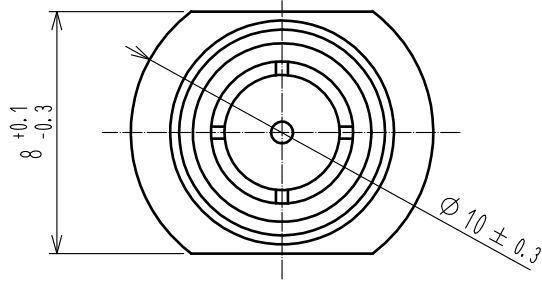

ELV. RoHS COMPLIANT

NOTE

- 1. FOR PERFORMANCE MEASUREMENTS ONLY DUE TO NO LOCK FUNCTION.
- 2. MATING AND UNMATING IN AXIAL DIRECTION ONLY DUE TO NO PRYING PREVENTION FUNCTION.

| 3 | BERYLLIUM COPPER | NI PLATING | | | | | |
|-----|------------------|------------|---------|------------------|------------|----------|---------|
| 2 | PTFE | WHITE | 5 | PTFE | WHITE | | |
| 1 | STAINLESS STEEL | NI PLATING | 4 | BERYLLIUM COPPER | AU PLATING | | |
| NO. | MATERIAL | FINISH . | REMARKS | NO. | MATERIAL | FINISH . | REMARKS |