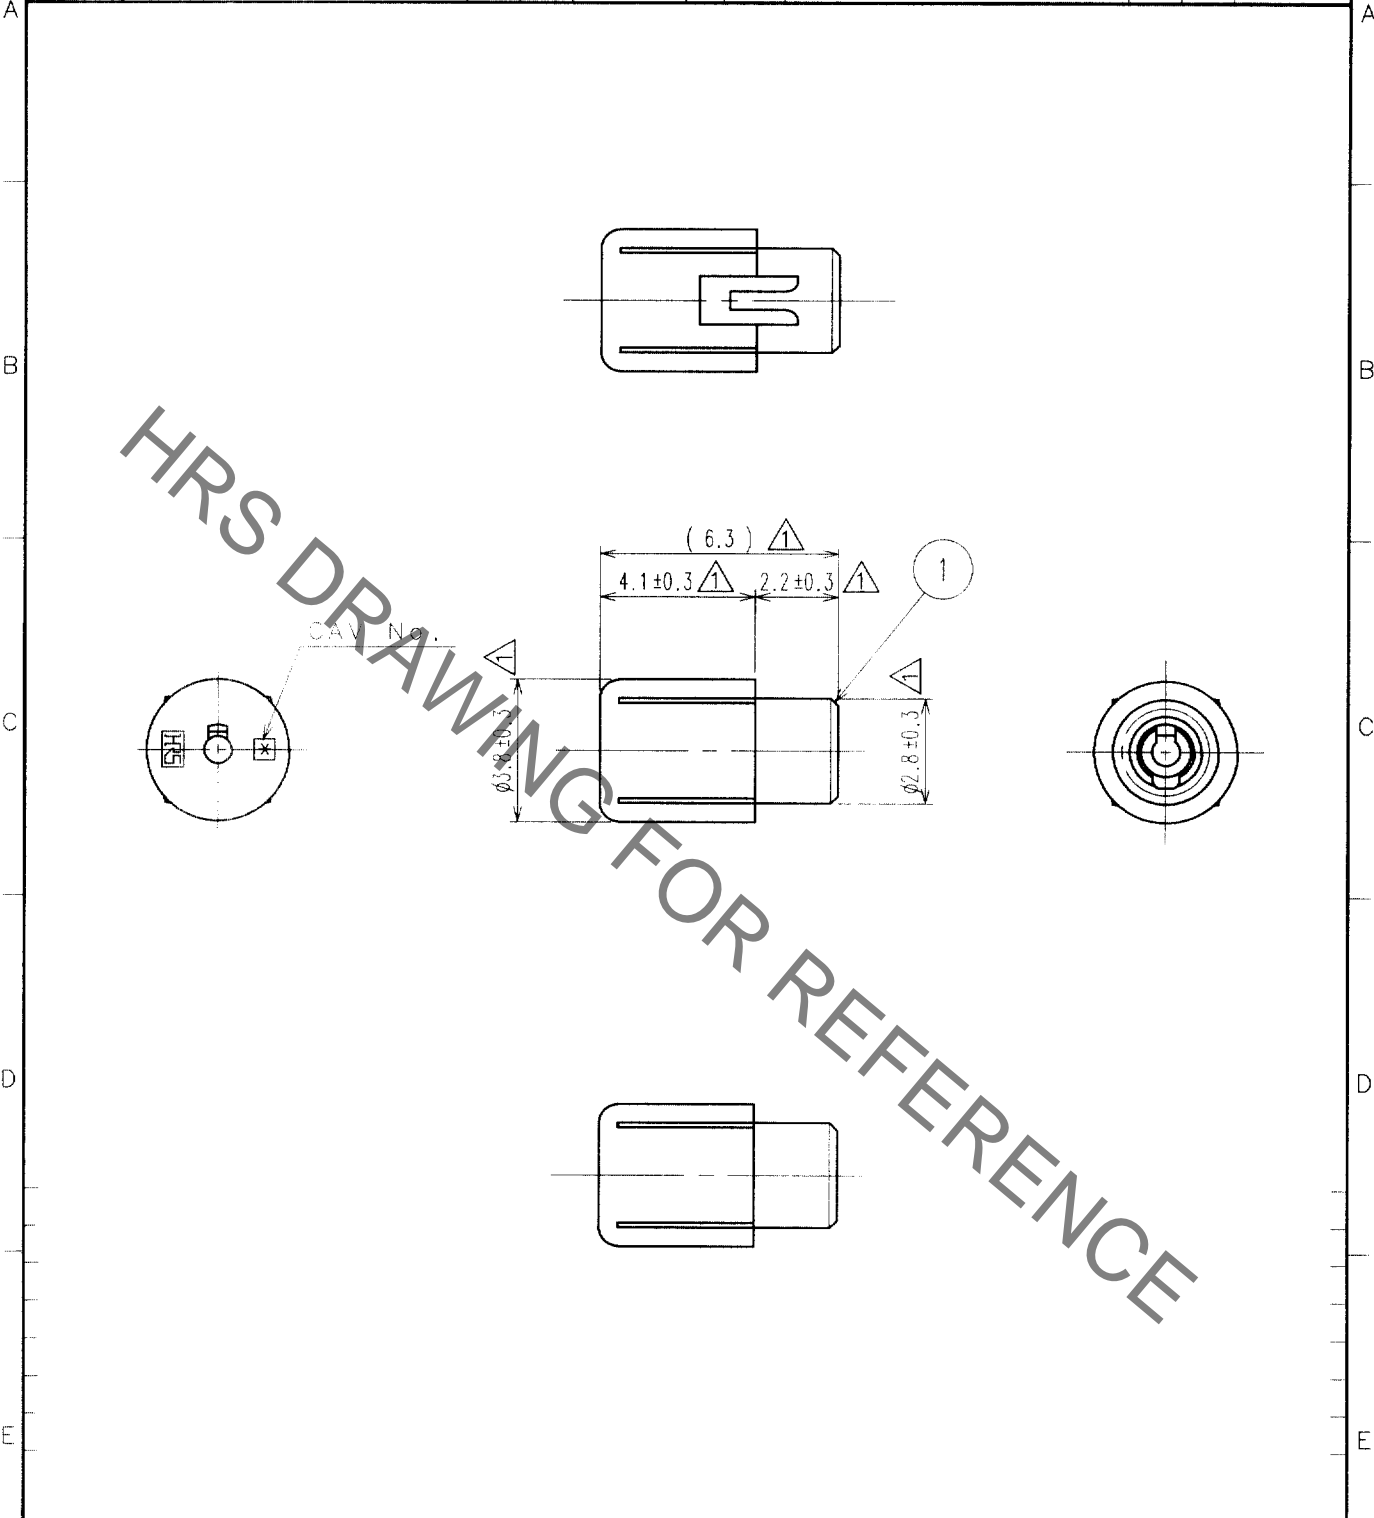

Sep.1.2021 Copyright 2021 HIROSE ELECTRIC CO., LTD. All Rights Reserved.
In case of consideration for using Automotive equipment / device which demand high reliability, kindly contact our sales window correspondents.

1	2	3	4						
COUNT	DESCRIPTION OF REVISIONS	BY	CHKD	DATE	COUNT	DESCRIPTION OF REVISIONS	BY	CHKD	DATE
△	5	RE-T-00744	T.S.M.O	02.6.11	△				.
△					△				.
△					△				.

1	PBT	NATURAL			
NO.	MATERIAL	FINISH, REMARKS	NO.	MATERIAL	FINISH, REMARKS

CODE NO. (OLD)	DRAWN	DESIGNED	CHECKED	APPROVED	RELEASED
	T.SHISHIKURA	T.SHISHIKURA	M.OKADA	K.SATO	
	'02 .5 .7	'02 .5 .7	'02 .5 .8	'02 .5 .8	

 SACLE 5 : 1 UNITS mm	DRAWING NO.	PART NO.
	EDC4-165798	GT16-PC
 HRS HIROSE ELECTRIC CO., LTD.	CODE NO.	1/1
	CL766-0007-9	

TO