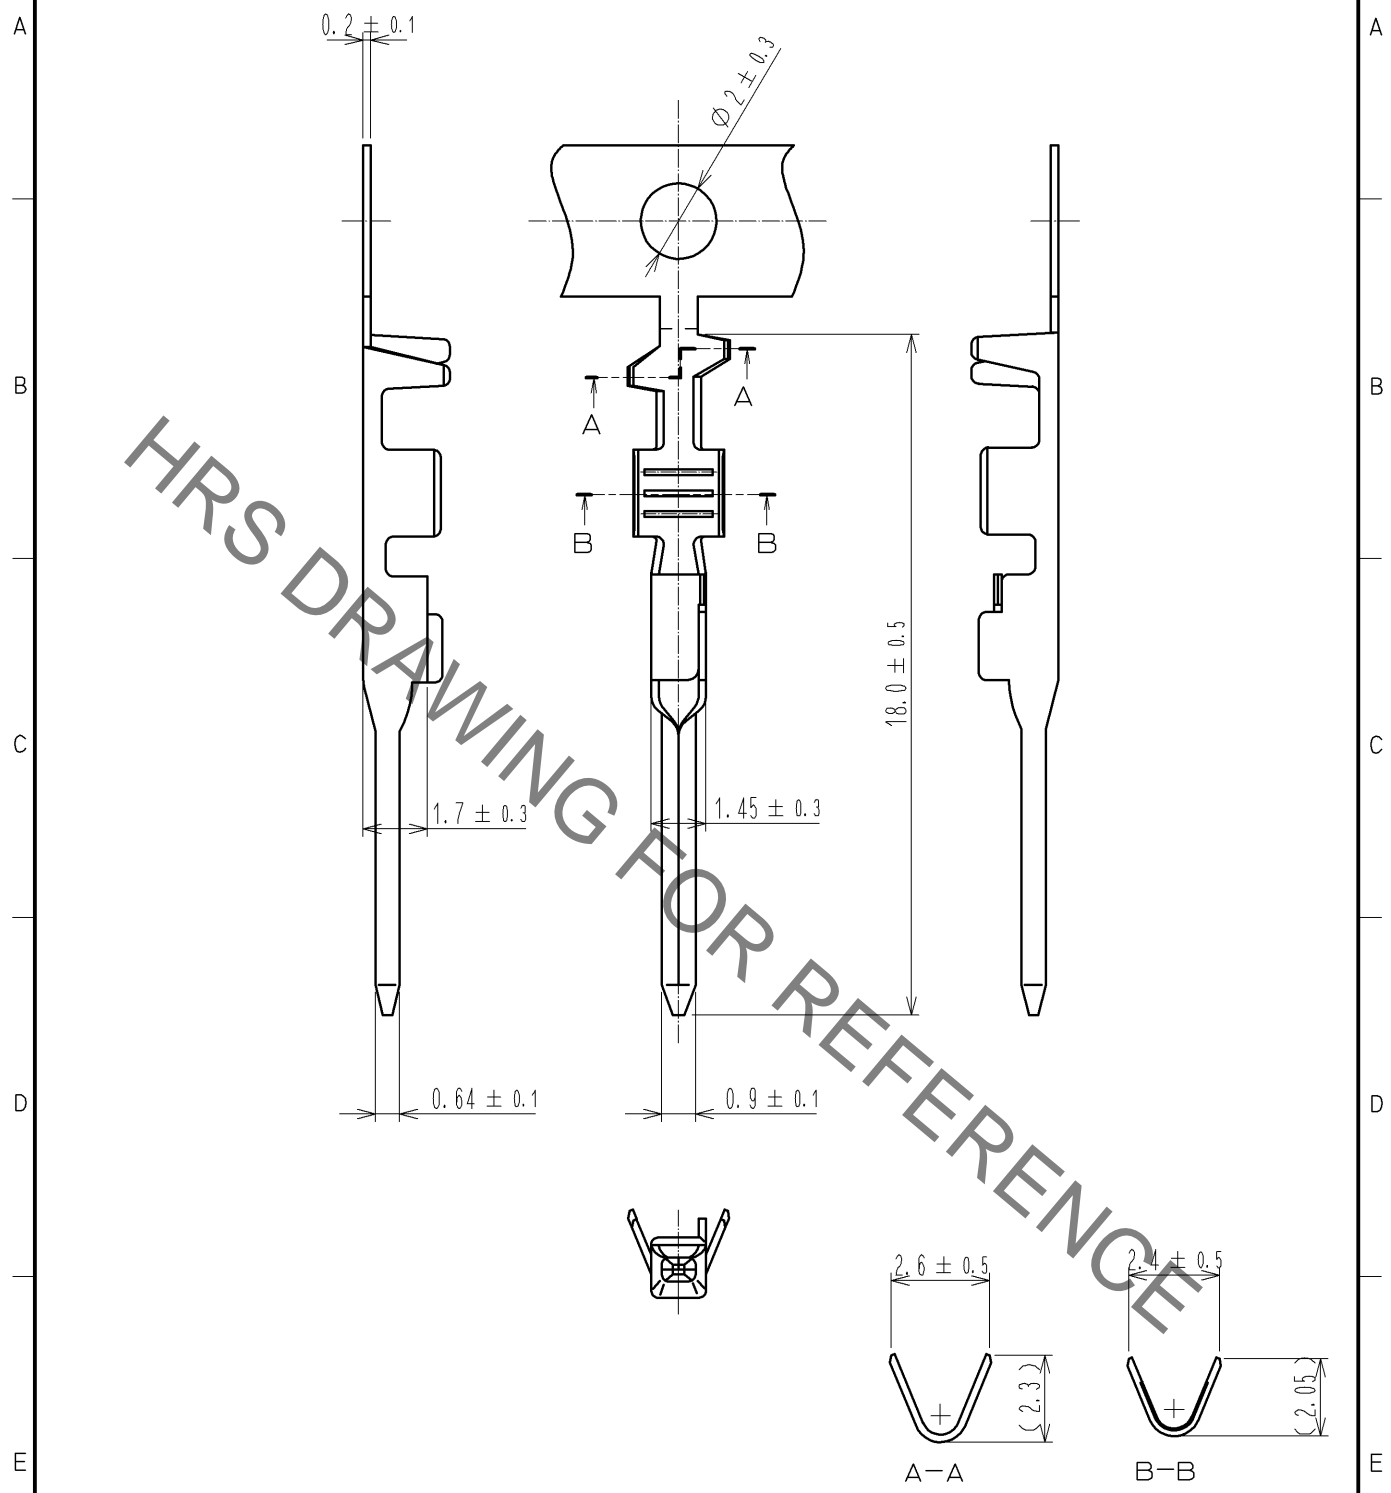

ELV, RoHS COMPLIANT

1. Qty: 10000pcs. / Reel

1	Brass	Sn Plating						
NO.	MATERIAL	FINISH	REMARKS	NO.	MATERIAL	FINISH	REMARKS	
UNITS mm		SCALE 5 : 1	COUNT 2	DESCRIPTION OF REVISIONS DIS-T-001985	DESIGNED NA. HARUBAYASHI	CHECKED NH. NAKATA	DATE 10.11.25	
APPROVED : AR. SHIRAI 10.11.25 CHECKED : AR. SHIRAI 10.11.25 DESIGNED : DRAWN :				DRAWING NO. EDC4-166276-00 PART NO. GT17-2022PCF CODE NO. CL767-0082-0-00				1/1