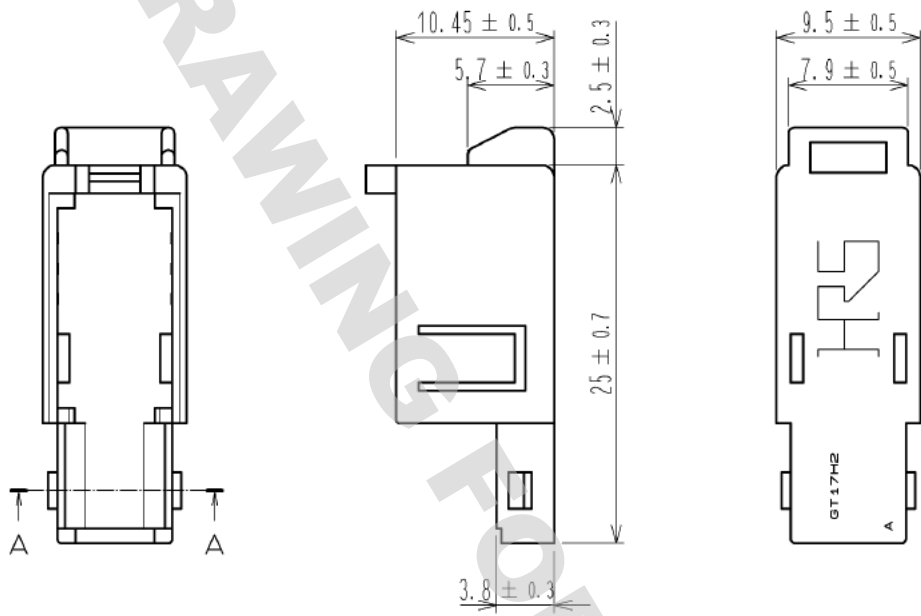

DRAWING FOR REFERENCE: This is subject to change without notice  
05/31/2013

ELV, RoHS COMPLIANT

1	PBT	DARK GRAY						
NO.	MATERIAL	FINISH . REMARKS		NO.	MATERIAL	FINISH . REMARKS		
UNITS mm		SCALE 2 : 1	COUNT 	DESCRIPTION OF REVISIONS		DESIGNED	CHECKED	DATE
HIROSE ELECTRIC CO., LTD.		APPROVED : AR. SHIRAI	12. 04. 25	DRAWING NO.		EDC4-168001-00		
		CHECKED : NH. NAKATA	12. 04. 24	PART NO.		GT17H2-4S-HU		
		DESIGNED : TS. KUBOTA	12. 04. 24	CODE NO.		CL767-0245-3-00		
		DRAWN : TS. KUBOTA	12. 04. 24			1/1		