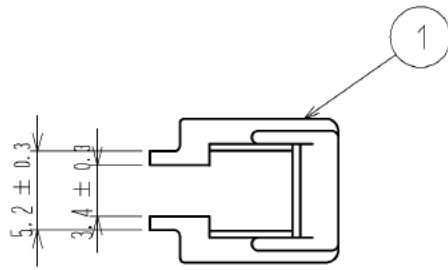

DRAWING FOR REFERENCE: This is subject to change without notice  
05/31/2013

ELV, RoHS COMPLIANT

1	PBT	DARK GRAY						
NO.	MATERIAL	FINISH . REMARKS		NO.	MATERIAL	FINISH . REMARKS		
UNITS mm		SCALE 2 : 1	COUNT 	DESCRIPTION OF REVISIONS		DESIGNED	CHECKED	DATE
HIROSE ELECTRIC CO., LTD.		APPROVED : AR. SHIRAI	12. 04. 25	DRAWING NO.		EDC4-168001-00		
		CHECKED : NH. NAKATA	12. 04. 24	PART NO.		GT17H2-4S-HU		
		DESIGNED : TS. KUBOTA	12. 04. 24	CODE NO.		CL767-0245-3-00		
		DRAWN : TS. KUBOTA	12. 04. 24			1/1		