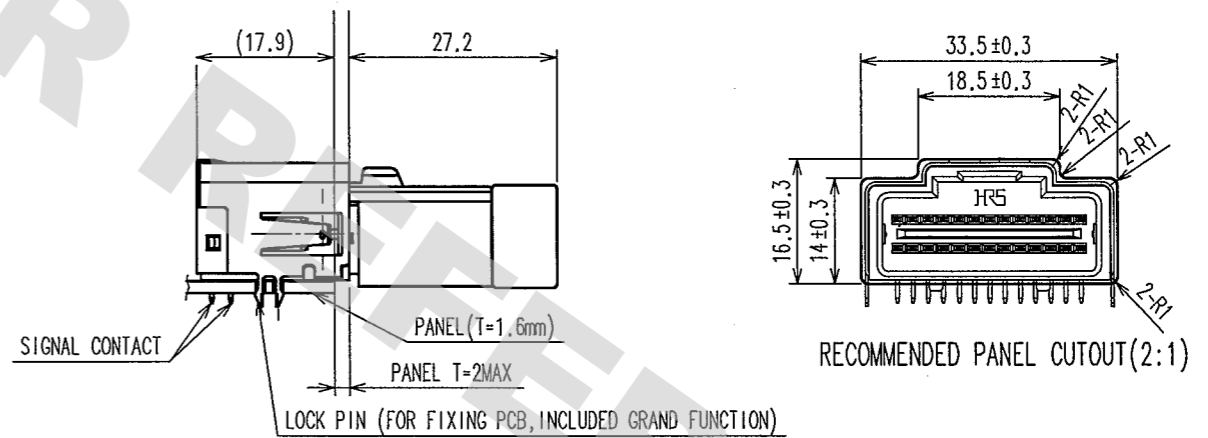

RECOMMENDED PC BOARD LAYOUT(2:1)

RECOMMENDED PANEL CUTOUT(2:1)

| | | | | | |
|----------------------------|--------------|-----------------|------------------------------|---------------|-----------------|
| 2 | COPPER ALLOY | TIN PLATED | 4 | BRASS | TIN PLATED |
| 1 | PBT | LIGHT GRAY | 3 | BRASS | TIN PLATED |
| NO. | MATERIAL | FINISH, REMARKS | NO. | MATERIAL | FINISH, REMARKS |
| CODE NO. (OLD) CL | | | DRAWN | DESIGNED | CHECKED |
| | | | S.KURIYA | N.HARUBAYASHI | K. Sato |
| | | | 07.6.6 | 04.9.18 | 07.6.6 |
| | | | APPROVED | RELEASED | |
| | | | K. Sato | | |
| | | | 07.6.6 | 07.6.6 | |
| DRAWING NO. EDC3-166383 | | | PART NO. GT17H-26DP-DS | | |
| SCALE 1 : 1 | | | CODE NO. CL767-0088-7 | | |
| UNITS mm | | | HRS HIROSE ELECTRIC CO., LTD | | |