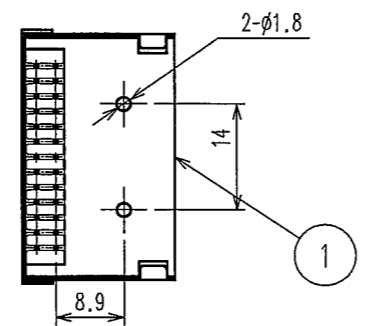

RECOMMENDED PC BOARD LAYOUT(2:1)

RECOMMENDED PANEL CUTOUT(2:1)

| | | | | | |
|----------------------------|--------------|-----------------|------------------------------|---------------|-----------------|
| 2 | COPPER ALLOY | TIN PLATED | 4 | BRASS | TIN PLATED |
| 1 | PBT | LIGHT GRAY | 3 | BRASS | TIN PLATED |
| NO. | MATERIAL | FINISH, REMARKS | NO. | MATERIAL | FINISH, REMARKS |
| CODE NO. (OLD) CL | | | DRAWN | DESIGNED | CHECKED |
| | | | S.KURIYA | N.HARUBAYASHI | K. Sato |
| | | | 07.6.6 | 04.9.18 | 07.6.6 |
| | | | APPROVED | RELEASED | |
| | | | K. Sato | | |
| | | | 07.6.6 | 07.6.6 | |
| DRAWING NO. EDC3-166383 | | | PART NO. GT17H-26DP-DS | | |
| SCALE 1 : 1 | | | CODE NO. CL767-0088-7 | | |
| UNITS mm | | | HRS HIROSE ELECTRIC CO., LTD | | |