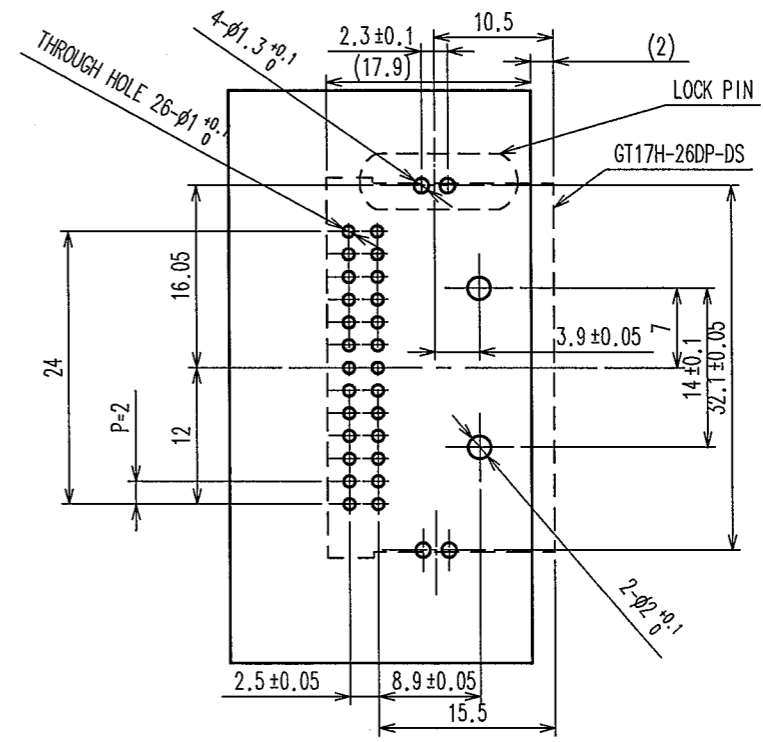

RECOMMENDED PC BOARD LAYOUT(2:1)

RECOMMENDED PANEL CUTOUT(2:1)

| | | | | | |
|----------------------------|--------------|-----------------|------------------------------|---------------|-----------------|
| 2 | COPPER ALLOY | TIN PLATED | 4 | BRASS | TIN PLATED |
| 1 | PBT | LIGHT GRAY | 3 | BRASS | TIN PLATED |
| NO. | MATERIAL | FINISH, REMARKS | NO. | MATERIAL | FINISH, REMARKS |
| CODE NO. (OLD) CL | | | DRAWN | DESIGNED | CHECKED |
| | | | S.KURIYA | N.HARUBAYASHI | K. Sato |
| | | | 07.6.6 | 04.9.18 | 07.6.6 |
| | | | APPROVED | RELEASED | |
| | | | K. Sato | | |
| | | | 07.6.6 | 07.6.6 | |
| DRAWING NO. EDC3-166383 | | | PART NO. GT17H-26DP-DS | | |
| SCALE 1 : 1 | | | CODE NO. CL767-0088-7 | | |
| UNITS mm | | | HRS HIROSE ELECTRIC CO., LTD | | |