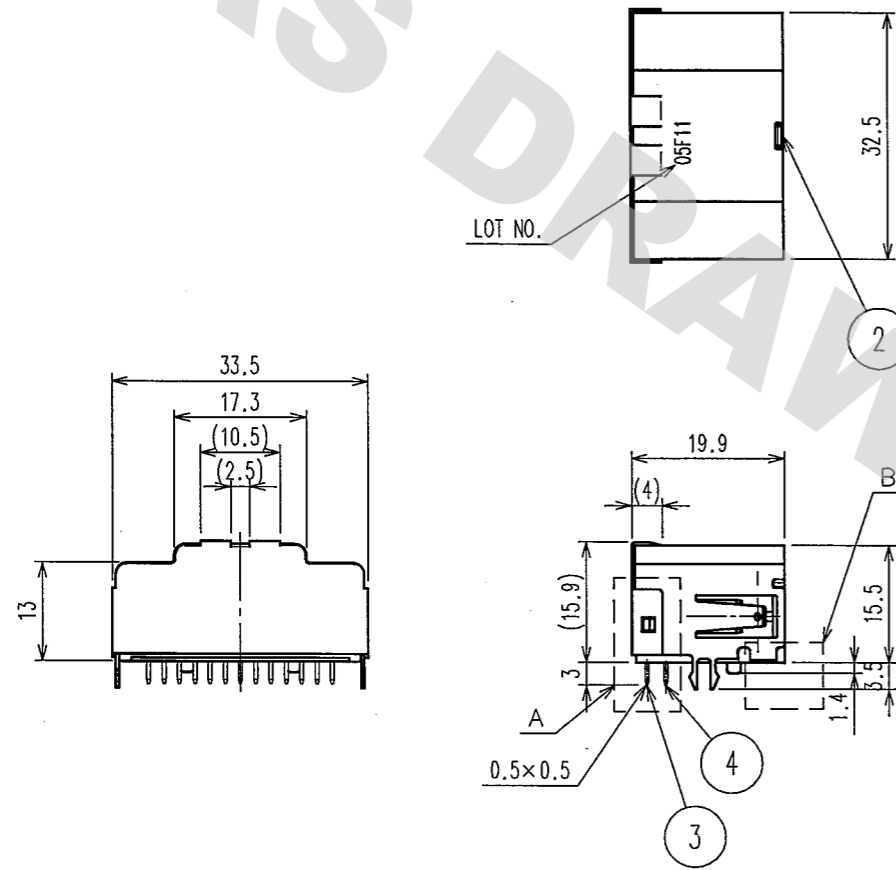

RECOMMENDED PC BOARD LAYOUT(2:1)

RECOMMENDED PANEL CUTOUT(2:1)

| | | | | | |
|----------------------------|--------------|-----------------|------------------------------|---------------|-----------------|
| 2 | COPPER ALLOY | TIN PLATED | 4 | BRASS | TIN PLATED |
| 1 | PBT | LIGHT GRAY | 3 | BRASS | TIN PLATED |
| NO. | MATERIAL | FINISH, REMARKS | NO. | MATERIAL | FINISH, REMARKS |
| CODE NO. (OLD) CL | | | DRAWN | DESIGNED | CHECKED |
| | | | S.KURIYA | N.HARUBAYASHI | K. Sato |
| | | | 07.6.6 | 04.9.18 | 07.6.6 |
| | | | APPROVED | RELEASED | |
| | | | K. Sato | | |
| | | | 07.6.6 | 07.6.6 | |
| DRAWING NO. EDC3-166383 | | | PART NO. GT17H-26DP-DS | | |
| SCALE 1 : 1 | | | CODE NO. CL767-0088-7 | | |
| UNITS mm | | | HRS HIROSE ELECTRIC CO., LTD | | |