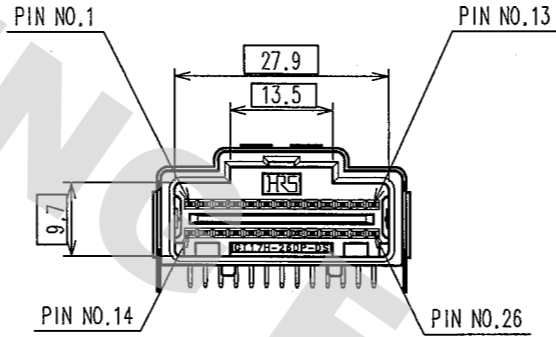

RECOMMENDED PC BOARD LAYOUT(2:1)

RECOMMENDED PANEL CUTOUT(2:1)

| | | | | | |
|----------------------------|--------------|-----------------|------------------------------|---------------|-----------------|
| 2 | COPPER ALLOY | TIN PLATED | 4 | BRASS | TIN PLATED |
| 1 | PBT | LIGHT GRAY | 3 | BRASS | TIN PLATED |
| NO. | MATERIAL | FINISH, REMARKS | NO. | MATERIAL | FINISH, REMARKS |
| CODE NO. (OLD) CL | | | DRAWN | DESIGNED | CHECKED |
| | | | S.KURIYA | N.HARUBAYASHI | K. Sato |
| | | | 07.6.6 | 04.9.18 | 07.6.6 |
| | | | APPROVED | RELEASED | |
| | | | K. Sato | | |
| | | | 07.6.6 | 07.6.6 | |
| DRAWING NO. EDC3-166383 | | | PART NO. GT17H-26DP-DS | | |
| SCALE 1 : 1 | | | CODE NO. CL767-0088-7 | | |
| UNITS mm | | | HRS HIROSE ELECTRIC CO., LTD | | |