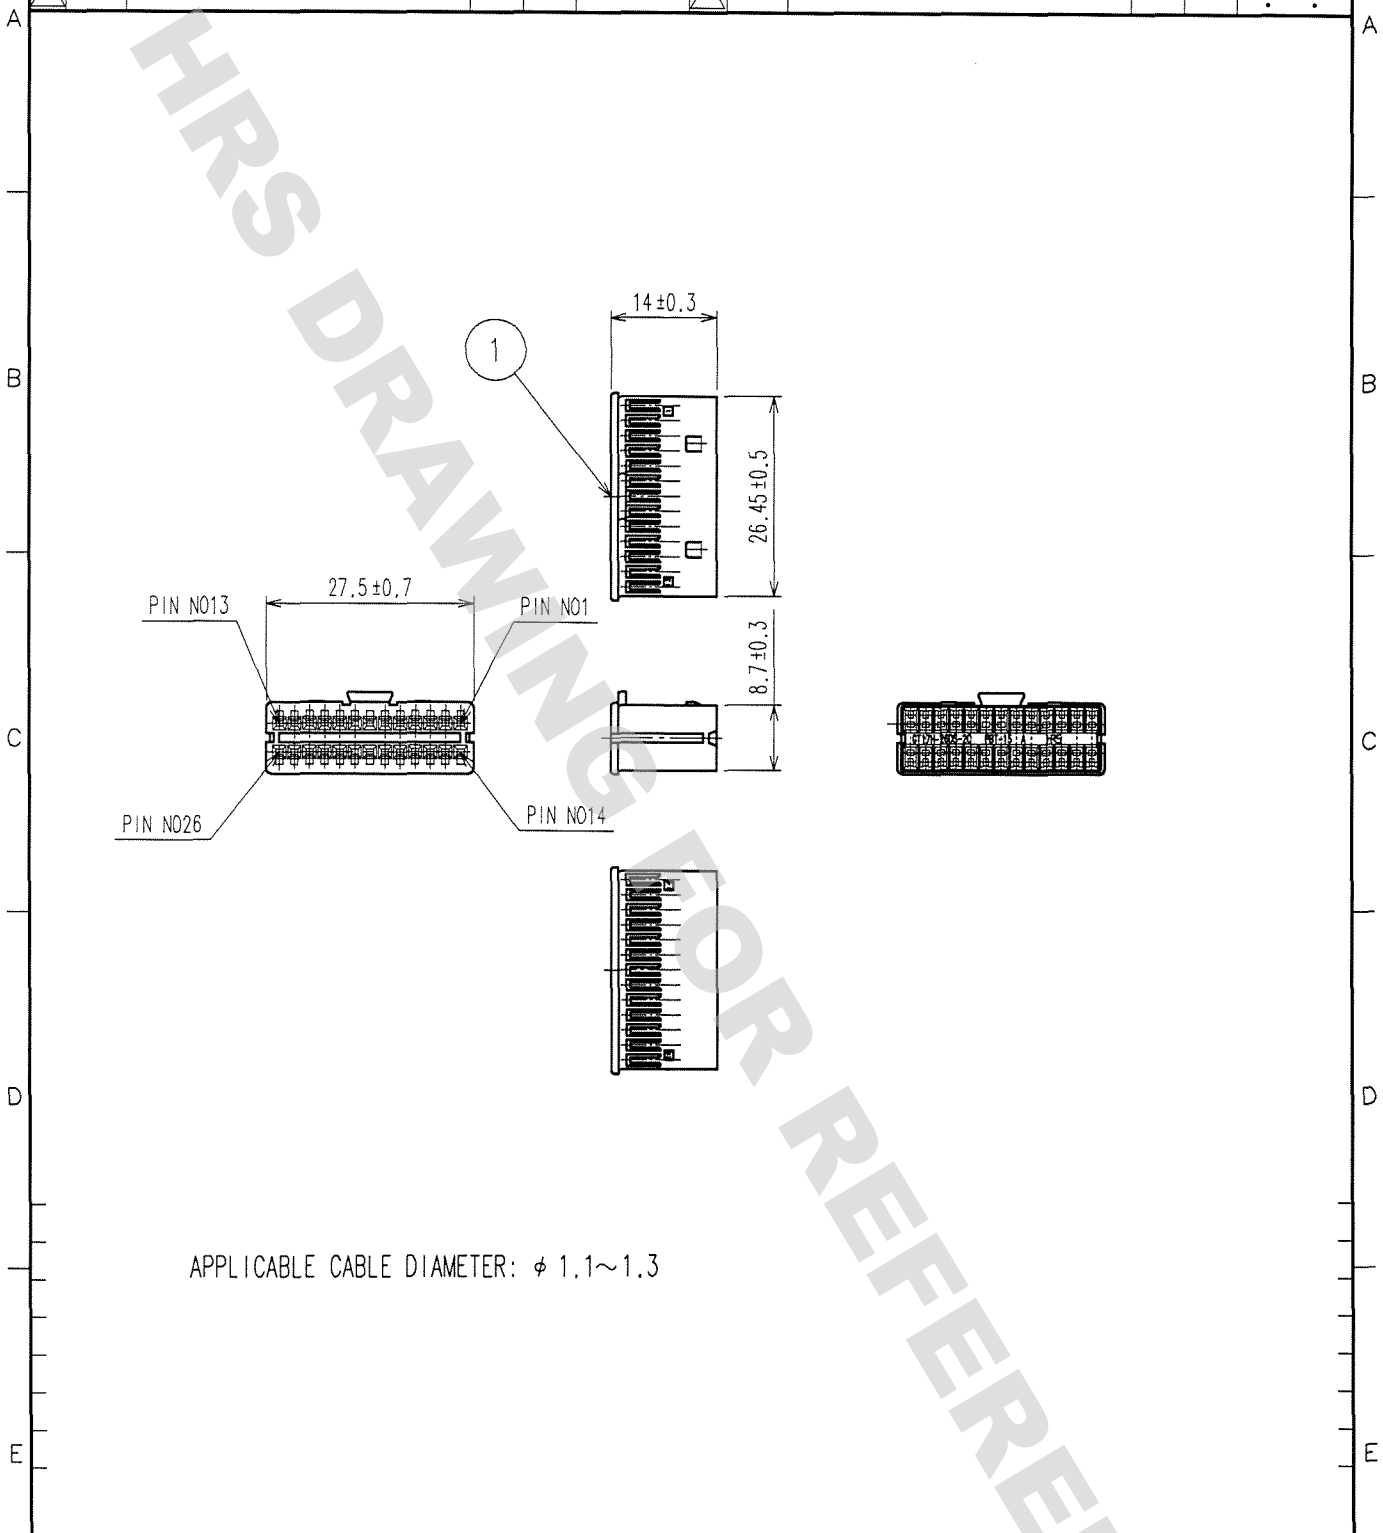

DRAWING FOR REFERENCE: This is subject to change without notice
08/11/2012

1	PBT	DARK GRAY				
NO.	MATERIAL	FINISH, REMARKS	NO.	MATERIAL	FINISH, REMARKS	
CODE NO. (OLD) CL			DRAWN	DESIGNED	CHECKED	APPROVED
			<i>N. Haru- bayashi</i>	<i>N. Haru- bayashi</i>	<i>K. Aato</i>	<i>K. Aato</i>
			07.03.27	07.03.27	07.3.27	07.3.27
DRAWING NO. EDC4-166390			PART NO. GT17H-26DS-2C			
SCALE 1 : 1			CODE NO. CL767-0095-2			1
UNITS mm			HRS HIROSE ELECTRIC CO., LTD.			1