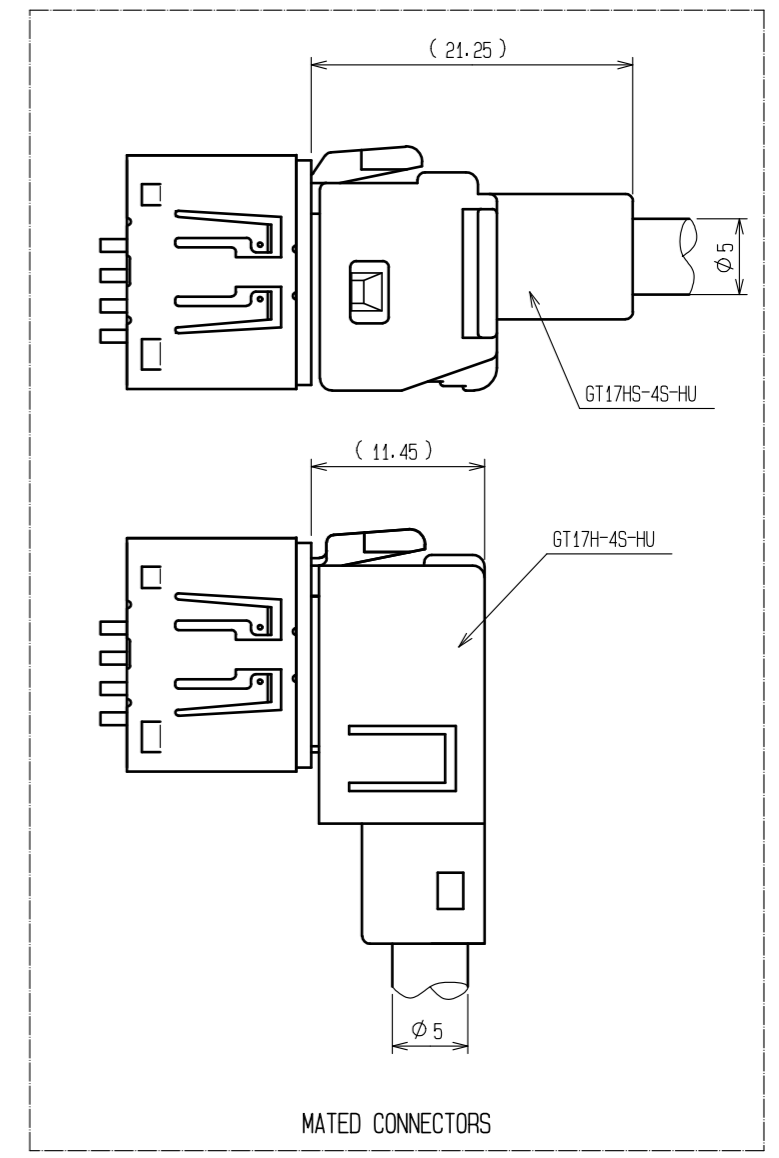

RoHS, ELV COMPLIANT

RECOMMENDED PCB PATTERN (CONNECTOR SIDE)

RECOMMENDED PCB PATTERN (SOLDERING SIDE)

MATED CONNECTORS

NOTE1. APPLICABLE CONNECTOR : GT17H-4S-HU
GT17HS-4S-HU

2. APPLICABLE PC BOARD : T=1.6mm

2	BRASS	TIN PLATING	4	PS	NATURAL		
1	PPS	LIGHT GRAY	3	COPPER ALLOY	TIN PLATING		
NO.	MATERIAL	FINISH . REMARKS	NO.	MATERIAL	FINISH . REMARKS		
UNITS mm		SCALE 2 : 1	COUNT 	DESCRIPTION OF REVISIONS	DESIGNED	CHECKED	DATE
HRS HIROSE ELECTRIC CO., LTD.		APPROVED : NH. NAKATA	15.09.10	DRAWING NO.	EDC-166937-30-00		
		CHECKED : NH. NAKATA	15.09.10	PART NO.	GT17H-4P-2DS(30)		
		DESIGNED : TK. SUZUKI	15.09.09	CODE NO.	CL767-0166-9-30		
		DRAWN : TK. SUZUKI	15.09.09				