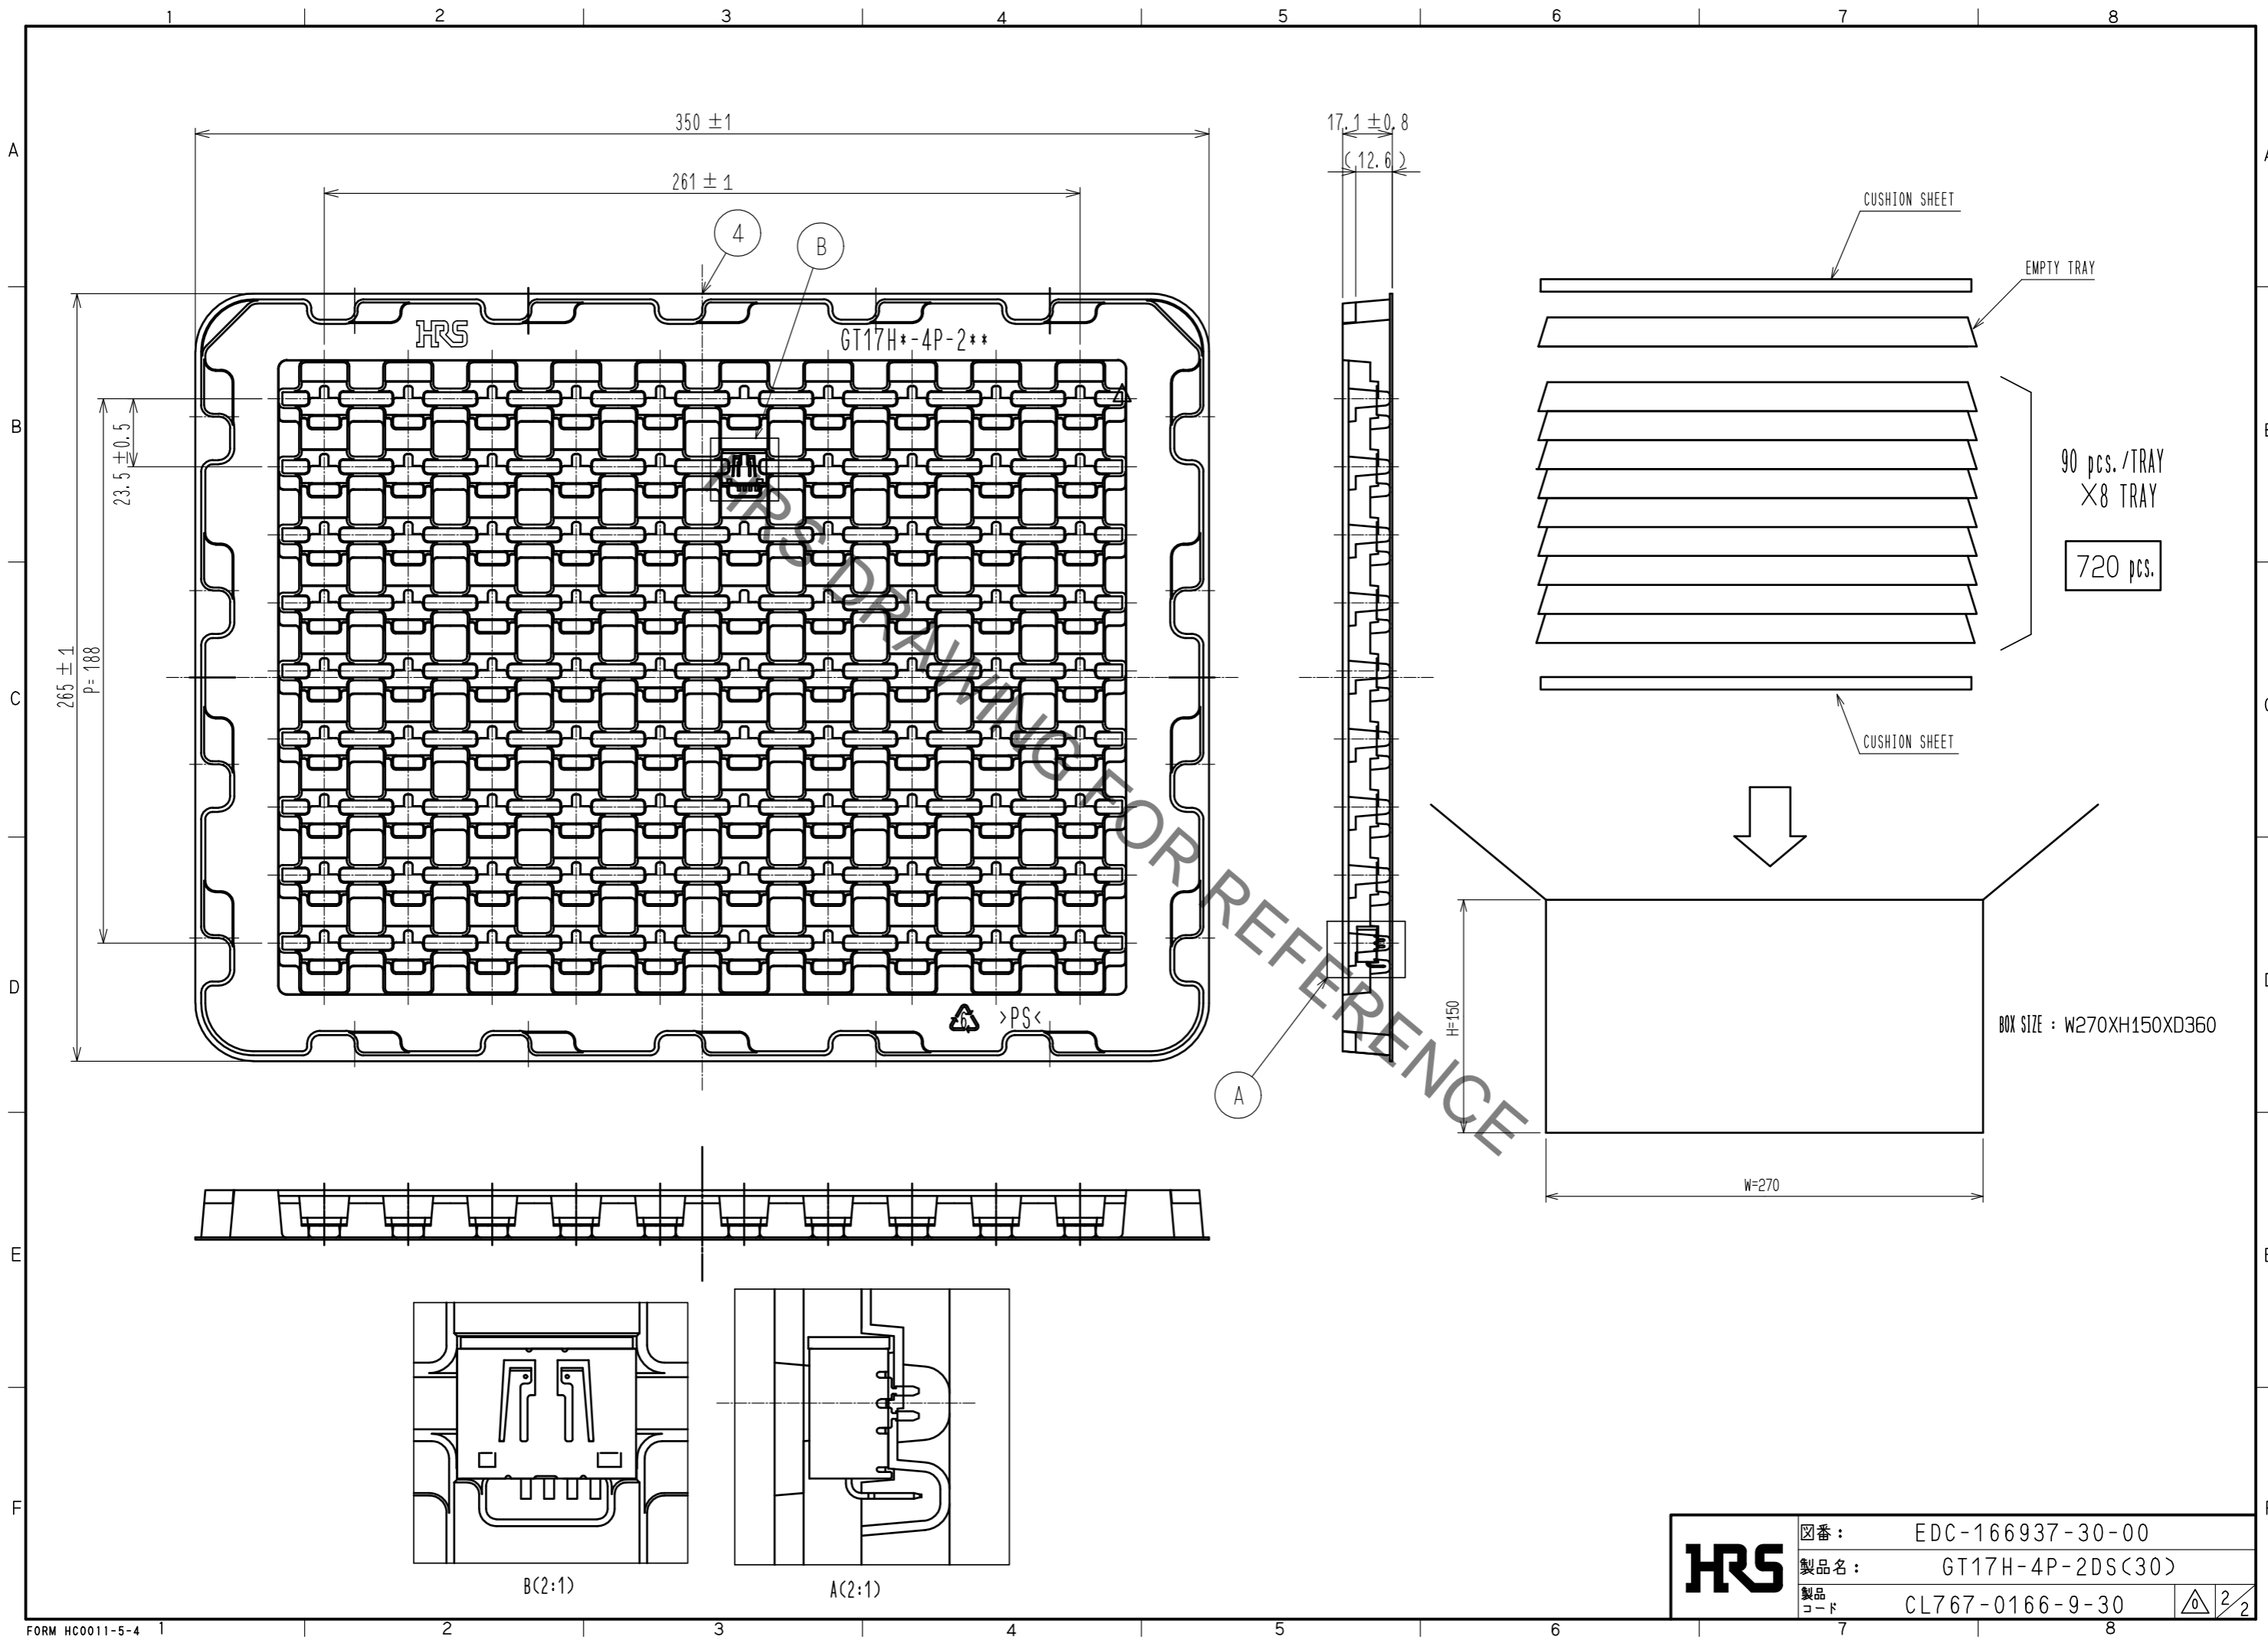

Oct.1.2019 Copyright 2019 HIROSE ELECTRIC CO., LTD. All Rights Reserved.
In case of consideration for using Automotive equipment / device which demand high reliability, kindly contact our sales window correspondents.

HRS	図番:	EDC-166937-30-00	2/2
	製品名:	GT17H-4P-2DS(30)	
	製品コード:	CL767-0166-9-30