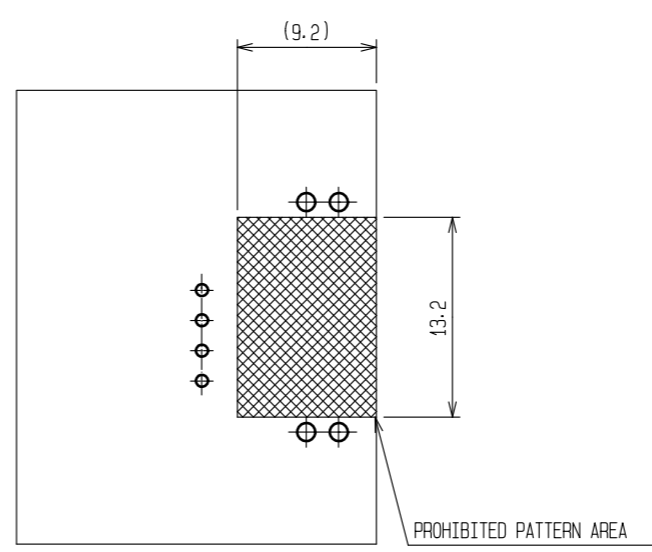

RoHS, ELV COMPLIANT

RECOMMENDED PCB PATTERN (CONNECTOR SIDE)

RECOMMENDED PCB PATTERN (SOLDERING SIDE)

MATED CONNECTORS

NOTE1. APPLICABLE CONNECTOR : GT17H-4S-HU
GT17HS-4S-HU

2. APPLICABLE PC BOARD : T=1.6mm

2	BRASS	TIN PLATING	4	PS	NATURAL		
1	PPS	LIGHT GRAY	3	COPPER ALLOY	TIN PLATING		
NO.	MATERIAL	FINISH . REMARKS	NO.	MATERIAL	FINISH . REMARKS		
UNITS mm		SCALE 2 : 1	COUNT 	DESCRIPTION OF REVISIONS	DESIGNED	CHECKED	DATE
HRS HIROSE ELECTRIC CO., LTD.		APPROVED : NH. NAKATA	15.09.10	DRAWING NO.	EDC-166937-30-00		
		CHECKED : NH. NAKATA	15.09.10	PART NO.	GT17H-4P-2DS(30)		
		DESIGNED : TK. SUZUKI	15.09.09	CODE NO.	CL767-0166-9-30		
		DRAWN : TK. SUZUKI	15.09.09				