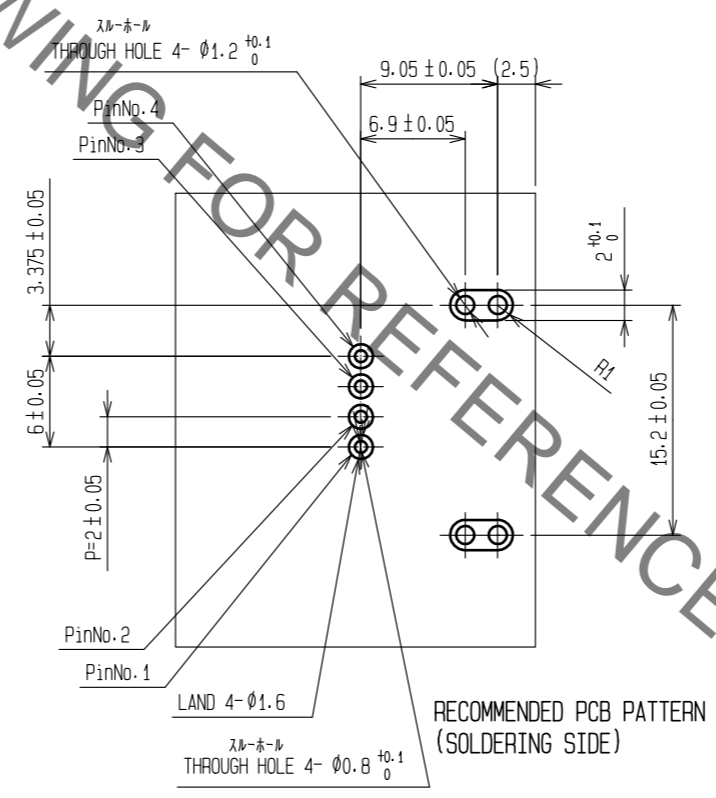

RoHS, ELV COMPLIANT

RECOMMENDED PCB PATTERN (CONNECTOR SIDE)

RECOMMENDED PCB PATTERN (SOLDERING SIDE)

MATED CONNECTORS

NOTE1. APPLICABLE CONNECTOR : GT17H-4S-HU
GT17HS-4S-HU

2. APPLICABLE PC BOARD : T=1.6mm

2	BRASS	TIN PLATING	4	PS	NATURAL		
1	PPS	LIGHT GRAY	3	COPPER ALLOY	TIN PLATING		
NO.	MATERIAL	FINISH . REMARKS	NO.	MATERIAL	FINISH . REMARKS		
UNITS mm		SCALE 2 : 1	COUNT 	DESCRIPTION OF REVISIONS	DESIGNED	CHECKED	DATE
HRS HIROSE ELECTRIC CO., LTD.		APPROVED : NH. NAKATA	15.09.10	DRAWING NO.	EDC-166937-30-00		
		CHECKED : NH. NAKATA	15.09.10	PART NO.	GT17H-4P-2DS(30)		
		DESIGNED : TK. SUZUKI	15.09.09	CODE NO.	CL767-0166-9-30		
		DRAWN : TK. SUZUKI	15.09.09				

HRS	図番:	EDC-166937-30-00	2/2
	製品名:	GT17H-4P-2DS(30)	
	製品コード:	CL767-0166-9-30	

X-ON Electronics

Largest Supplier of Electrical and Electronic Components

Click to view similar products for [Automotive Connectors](#) category: