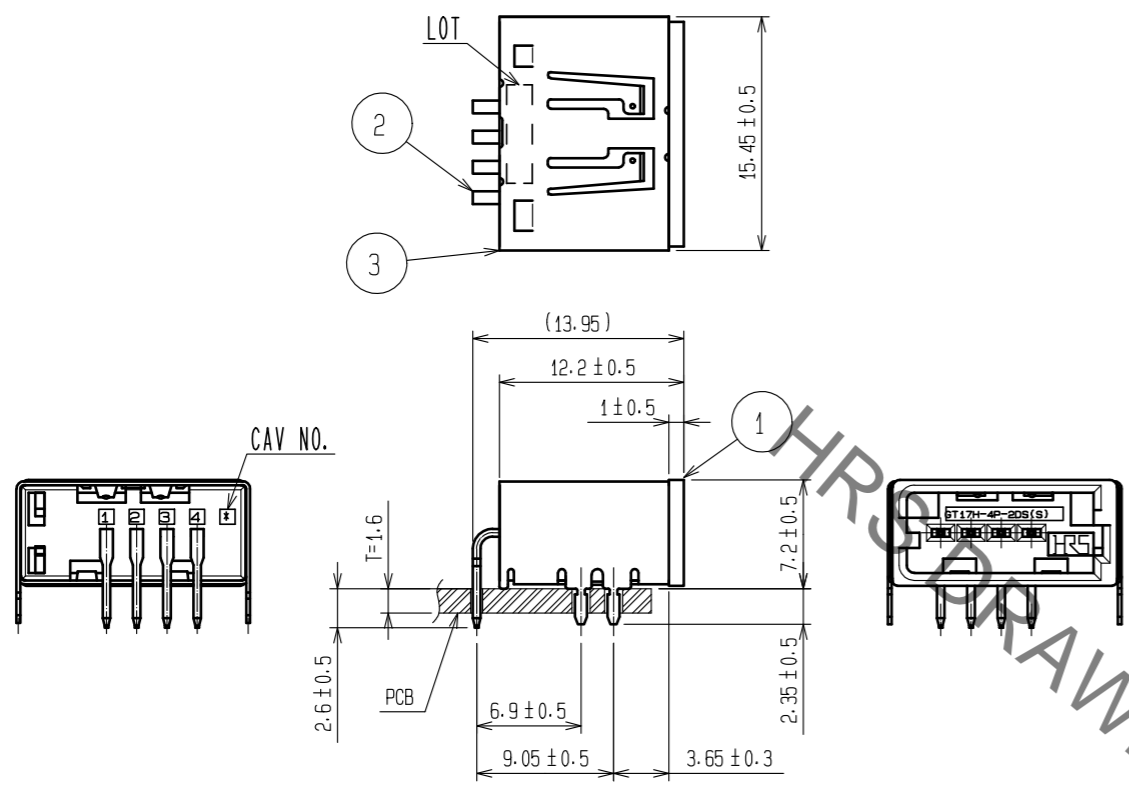

RoHS, ELV COMPLIANT

RECOMMENDED PCB PATTERN (CONNECTOR SIDE)

RECOMMENDED PCB PATTERN (SOLDERING SIDE)

MATED CONNECTORS

NOTE1. APPLICABLE CONNECTOR : GT17H-4S-HU
GT17HS-4S-HU

2. APPLICABLE PC BOARD : T=1.6mm

2	BRASS	TIN PLATING	4	PS	NATURAL		
1	PPS	LIGHT GRAY	3	COPPER ALLOY	TIN PLATING		
NO.	MATERIAL	FINISH . REMARKS	NO.	MATERIAL	FINISH . REMARKS		
UNITS mm		SCALE 2 : 1	COUNT 	DESCRIPTION OF REVISIONS	DESIGNED	CHECKED	DATE
HRS HIROSE ELECTRIC CO., LTD.		APPROVED : NH. NAKATA	15.09.10	DRAWING NO.	EDC-166937-30-00		
		CHECKED : NH. NAKATA	15.09.10	PART NO.	GT17H-4P-2DS(30)		
		DESIGNED : TK. SUZUKI	15.09.09	CODE NO.	CL767-0166-9-30		
		DRAWN : TK. SUZUKI	15.09.09				

HRS	図番:	EDC-166937-30-00	2/2
	製品名:	GT17H-4P-2DS(30)	
	製品コード:	CL767-0166-9-30	

X-ON Electronics

Largest Supplier of Electrical and Electronic Components

Click to view similar products for [Automotive Connectors](#) category: