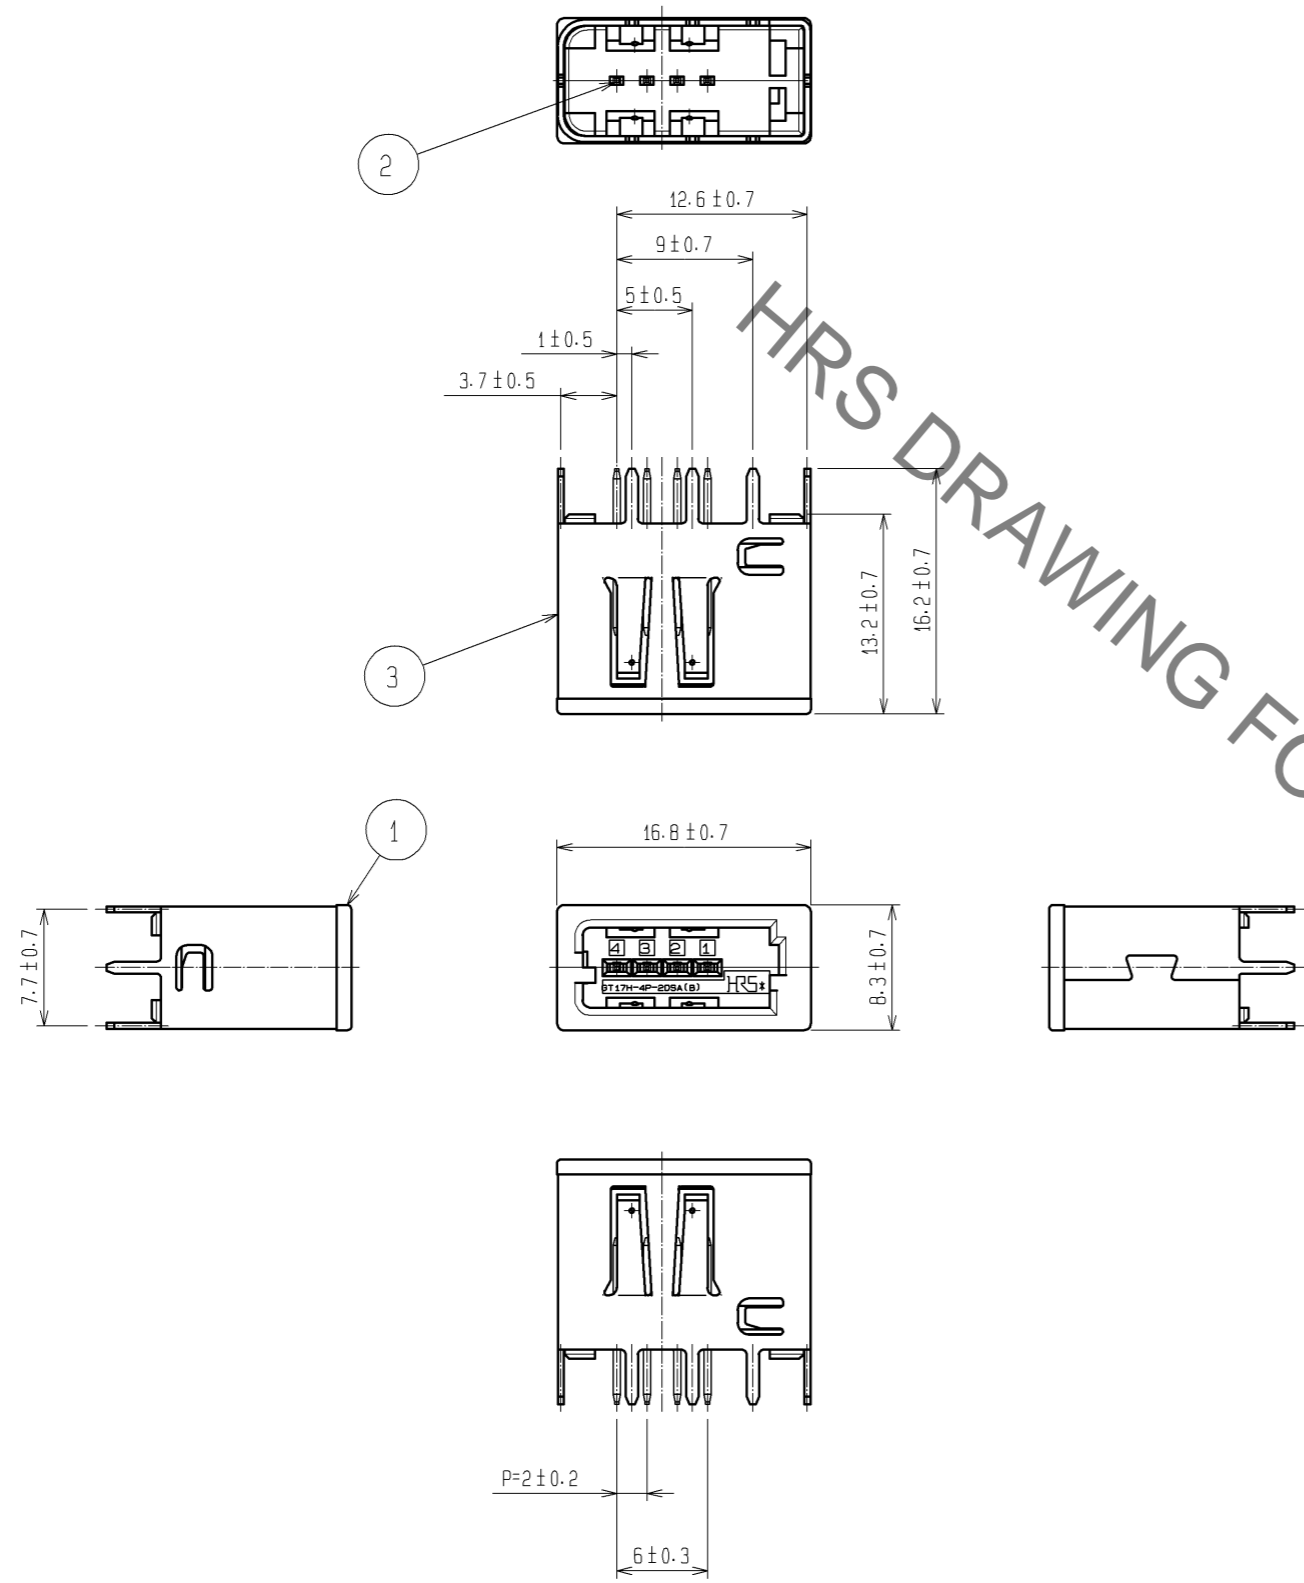

RoHS・ELV適合品
RoHS・ELV COMPLIANT

推奨基板寸法
RECOMMENDED PCB PATTERN
(SOLDERING SIDE)

推奨パネル寸法
RECOMMENDED PANEL LAYOUT

- 適合かん合コネクタ
NOTE1. APPLICABLE CONNECTOR : GT17H-4S/SET(B)
GT17HS-4S/SET(B)
- 基板厚
2. APPLICABLE PC BOARD : T=1.6mm
- 梱包形態
3. PACKAGE STYLE : TRAY

2	BRASS	TIN PLATING	3	COPPER ALLOY	TIN PLATING		
1	PPS	GREEN					
NO.	MATERIAL	FINISH . REMARKS	NO.	MATERIAL	FINISH . REMARKS		
UNITS mm		SCALE 2 : 1	COUNT 3	DESCRIPTION OF REVISIONS DIS-T-002037	DESIGNED NH. NAKATA	CHECKED AR. SHIRAI	DATE 10. 12. 09
HRS HIROSE ELECTRIC CO., LTD.		APPROVED : AR. SHIRAI	10. 12. 09	DRAWING NO.	EDC3-167042-00		
		CHECKED : NH. NAKATA	10. 12. 09	PART NO.	GT17H-4P-2DSA(B)		
		DESIGNED : MH. SHOUJI	10. 12. 08	CODE NO.	CL767-0183-8-00		
		DRAWN : MH. SHOUJI	10. 12. 08		1/1		