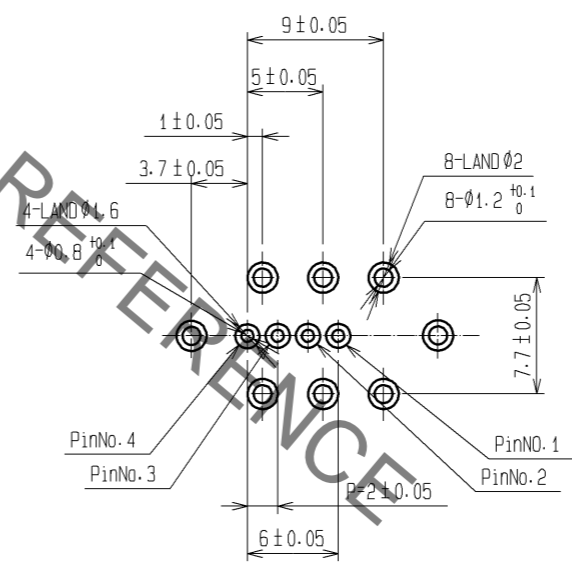

RoHS・ELV適合品
RoHS・ELV COMPLIANT

推奨基板寸法
RECOMMENDED PCB PATTERN
(SOLDERING SIDE)

推奨パネル寸法
RECOMMENDED PANEL LAYOUT

- 適合かん合コネクタ
NOTE1. APPLICABLE CONNECTOR : GT17H-4S/SET(B)
GT17HS-4S/SET(B)
- 基板厚
2. APPLICABLE PC BOARD : T=1.6mm
- 梱包形態
3. PACKAGE STYLE : TRAY

2	BRASS	TIN PLATING	3	COPPER ALLOY	TIN PLATING		
1	PPS	GREEN					
NO.	MATERIAL	FINISH . REMARKS	NO.	MATERIAL	FINISH . REMARKS		
UNITS mm		SCALE 2 : 1	COUNT 3	DESCRIPTION OF REVISIONS DIS-T-002037	DESIGNED NH. NAKATA	CHECKED AR. SHIRAI	DATE 10. 12. 09
HRS HIROSE ELECTRIC CO., LTD.		APPROVED : AR. SHIRAI	10. 12. 09	DRAWING NO.	EDC3-167042-00		
		CHECKED : NH. NAKATA	10. 12. 09	PART NO.	GT17H-4P-2DSA(B)		
		DESIGNED : MH. SHOUJI	10. 12. 08	CODE NO.	CL767-0183-8-00		
		DRAWN : MH. SHOUJI	10. 12. 08		1/1		