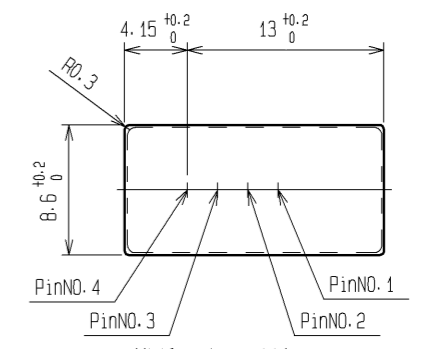

RoHS・ELV適合品
RoHS・ELV COMPLIANT

推奨基板寸法
RECOMMENDED PCB PATTERN
(SOLDERING SIDE)

推奨パネル寸法
RECOMMENDED PANEL LAYOUT

- 適合かん合コネクタ
NOTE1. APPLICABLE CONNECTOR : GT17H-4S/SET(B)
GT17HS-4S/SET(B)
- 基板厚
2. APPLICABLE PC BOARD : T=1.6mm
- 梱包形態
3. PACKAGE STYLE : TRAY

2	BRASS	TIN PLATING	3	COPPER ALLOY	TIN PLATING		
1	PPS	GREEN					
NO.	MATERIAL	FINISH . REMARKS	NO.	MATERIAL	FINISH . REMARKS		
UNITS mm		SCALE 2 : 1	COUNT 3	DESCRIPTION OF REVISIONS DIS-T-002037	DESIGNED NH. NAKATA	CHECKED AR. SHIRAI	DATE 10. 12. 09
HRS HIROSE ELECTRIC CO., LTD.		APPROVED : AR. SHIRAI	10. 12. 09	DRAWING NO.	EDC3-167042-00		
		CHECKED : NH. NAKATA	10. 12. 09	PART NO.	GT17H-4P-2DSA(B)		
		DESIGNED : MH. SHOUJI	10. 12. 08	CODE NO.	CL767-0183-8-00		
		DRAWN : MH. SHOUJI	10. 12. 08		1/1		