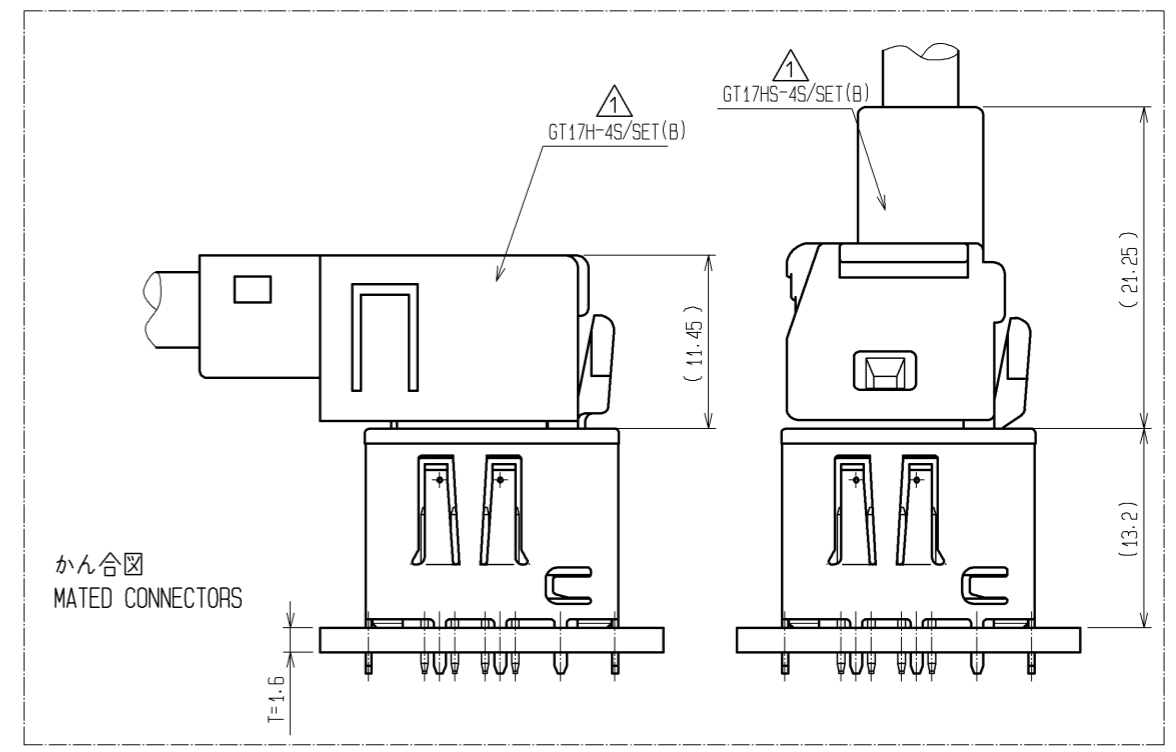

RoHS・ELV適合品
RoHS・ELV COMPLIANT

推奨基板寸法
RECOMMENDED PCB PATTERN
(SOLDERING SIDE)

推奨パネル寸法
RECOMMENDED PANEL LAYOUT

- 適合かん合コネクタ
NOTE1. APPLICABLE CONNECTOR : GT17H-4S/SET(B)
GT17HS-4S/SET(B)
- 基板厚
2. APPLICABLE PC BOARD : T=1.6mm
- 梱包形態
3. PACKAGE STYLE : TRAY

2	BRASS	TIN PLATING	3	COPPER ALLOY	TIN PLATING		
1	PPS	GREEN					
NO.	MATERIAL	FINISH . REMARKS	NO.	MATERIAL	FINISH . REMARKS		
UNITS mm		SCALE 2 : 1	COUNT 3	DESCRIPTION OF REVISIONS DIS-T-002037	DESIGNED NH. NAKATA	CHECKED AR. SHIRAI	DATE 10. 12. 09
HRS HIROSE ELECTRIC CO., LTD.		APPROVED : AR. SHIRAI	10. 12. 09	DRAWING NO.	EDC3-167042-00		
		CHECKED : NH. NAKATA	10. 12. 09	PART NO.	GT17H-4P-2DSA(B)		
		DESIGNED : MH. SHOUJI	10. 12. 08	CODE NO.	CL767-0183-8-00		
		DRAWN : MH. SHOUJI	10. 12. 08		1/1		