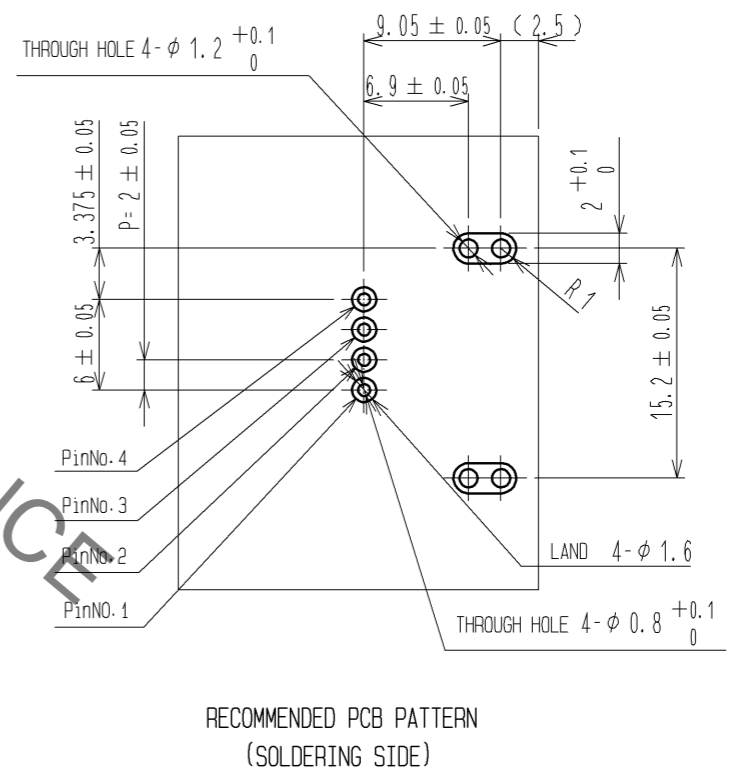

ELV, RoHS COMPLIANT

NOTE1. APPLICABLE CONNECTOR :  $\triangle$  GT17H-4S/SET(B)  
 GT17HS-4S/SET(B)  
 2. APPLICABLE PC BOARD : T=1.6mm

3	COPPER ALLOY	TIN PLATING					
2	BRASS	TIN PLATING	5	PS			
1	PPS	GREEN	4	PS			
NO.	MATERIAL	FINISH . REMARKS	NO.	MATERIAL	FINISH . REMARKS		
UNITS	$\odot$ $\square$	SCALE	COUNT	DESCRIPTION OF REVISIONS	DESIGNED	CHECKED	DATE
mm		2 : 1	$\triangle$ 3	DIS-T-002037	NH. NAKATA	AR. SHIRAI	10. 12. 09
<b>HRS</b> HIROSE ELECTRIC CO., LTD.		APPROVED : AR. SHIRAI	10. 12. 09	DRAWING NO.	EDC3-167221-00		
		CHECKED : NH. NAKATA	10. 12. 09	PART NO.	GT17H-4P-2DS(B)		
		DESIGNED : MH. SHOUJI	10. 12. 08	CODE NO.	CL767-0211-1-00		
		DRAWN : MH. SHOUJI	10. 12. 08		$\triangle$ 1/2		

PACKAGE STYLE

Package style  
 1. 300 PCS. / REEL  
 2. TOP COVER TAPE PEEL FORCE TO BE 0.1 TO 0.7 N AFTER SEALING.

<b>HRS</b>	DRAWING NO.	EDC3-167221-00
	PART NO.	GT17H-4P-2DS(B)
	CODE NO.	CL767-0211-1-00
		2/2