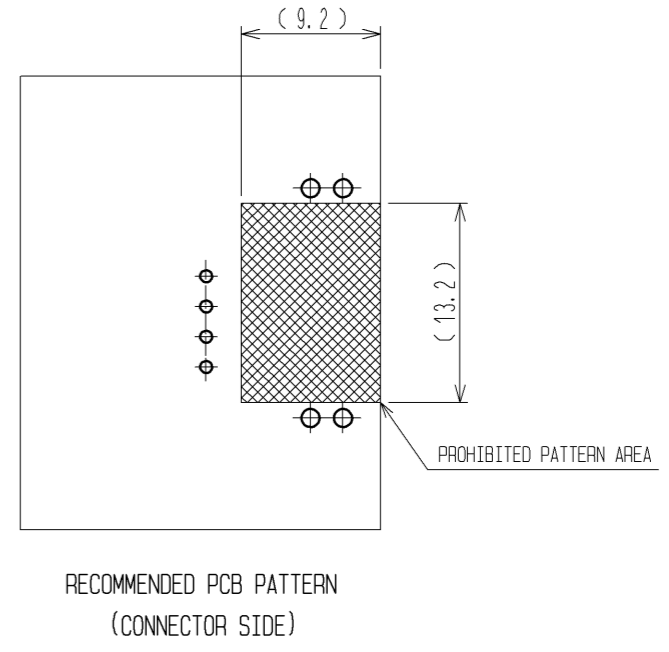

ELV, RoHS COMPLIANT

NOTE1. APPLICABLE CONNECTOR :  $\triangle$  GT17H-4S/SET(B)  
 GT17HS-4S/SET(B)  
 2. APPLICABLE PC BOARD : T=1.6mm

3	COPPER ALLOY	TIN PLATING					
2	BRASS	TIN PLATING	5	PS			
1	PPS	GREEN	4	PS			
NO.	MATERIAL	FINISH . REMARKS	NO.	MATERIAL	FINISH . REMARKS		
UNITS	$\odot$ $\square$	SCALE	COUNT	DESCRIPTION OF REVISIONS	DESIGNED	CHECKED	DATE
mm		2 : 1	$\triangle$ 3	DIS-T-002037	NH. NAKATA	AR. SHIRAI	10. 12. 09
<b>HRS</b> HIROSE ELECTRIC CO., LTD.		APPROVED : AR. SHIRAI	10. 12. 09	DRAWING NO.	EDC3-167221-00		
		CHECKED : NH. NAKATA	10. 12. 09	PART NO.	GT17H-4P-2DS(B)		
		DESIGNED : MH. SHOUJI	10. 12. 08	CODE NO.	CL767-0211-1-00		
		DRAWN : MH. SHOUJI	10. 12. 08		$\triangle$ 1/2		

PACKAGE STYLE

Package style  
 1. 300 PCS. / REEL  
 2. TOP COVER TAPE PEEL FORCE TO BE 0.1 TO 0.7 N AFTER SEALING.

<b>HRS</b>	DRAWING NO.	EDC3-167221-00
	PART NO.	GT17H-4P-2DS(B)
	CODE NO.	CL767-0211-1-00
		2/2