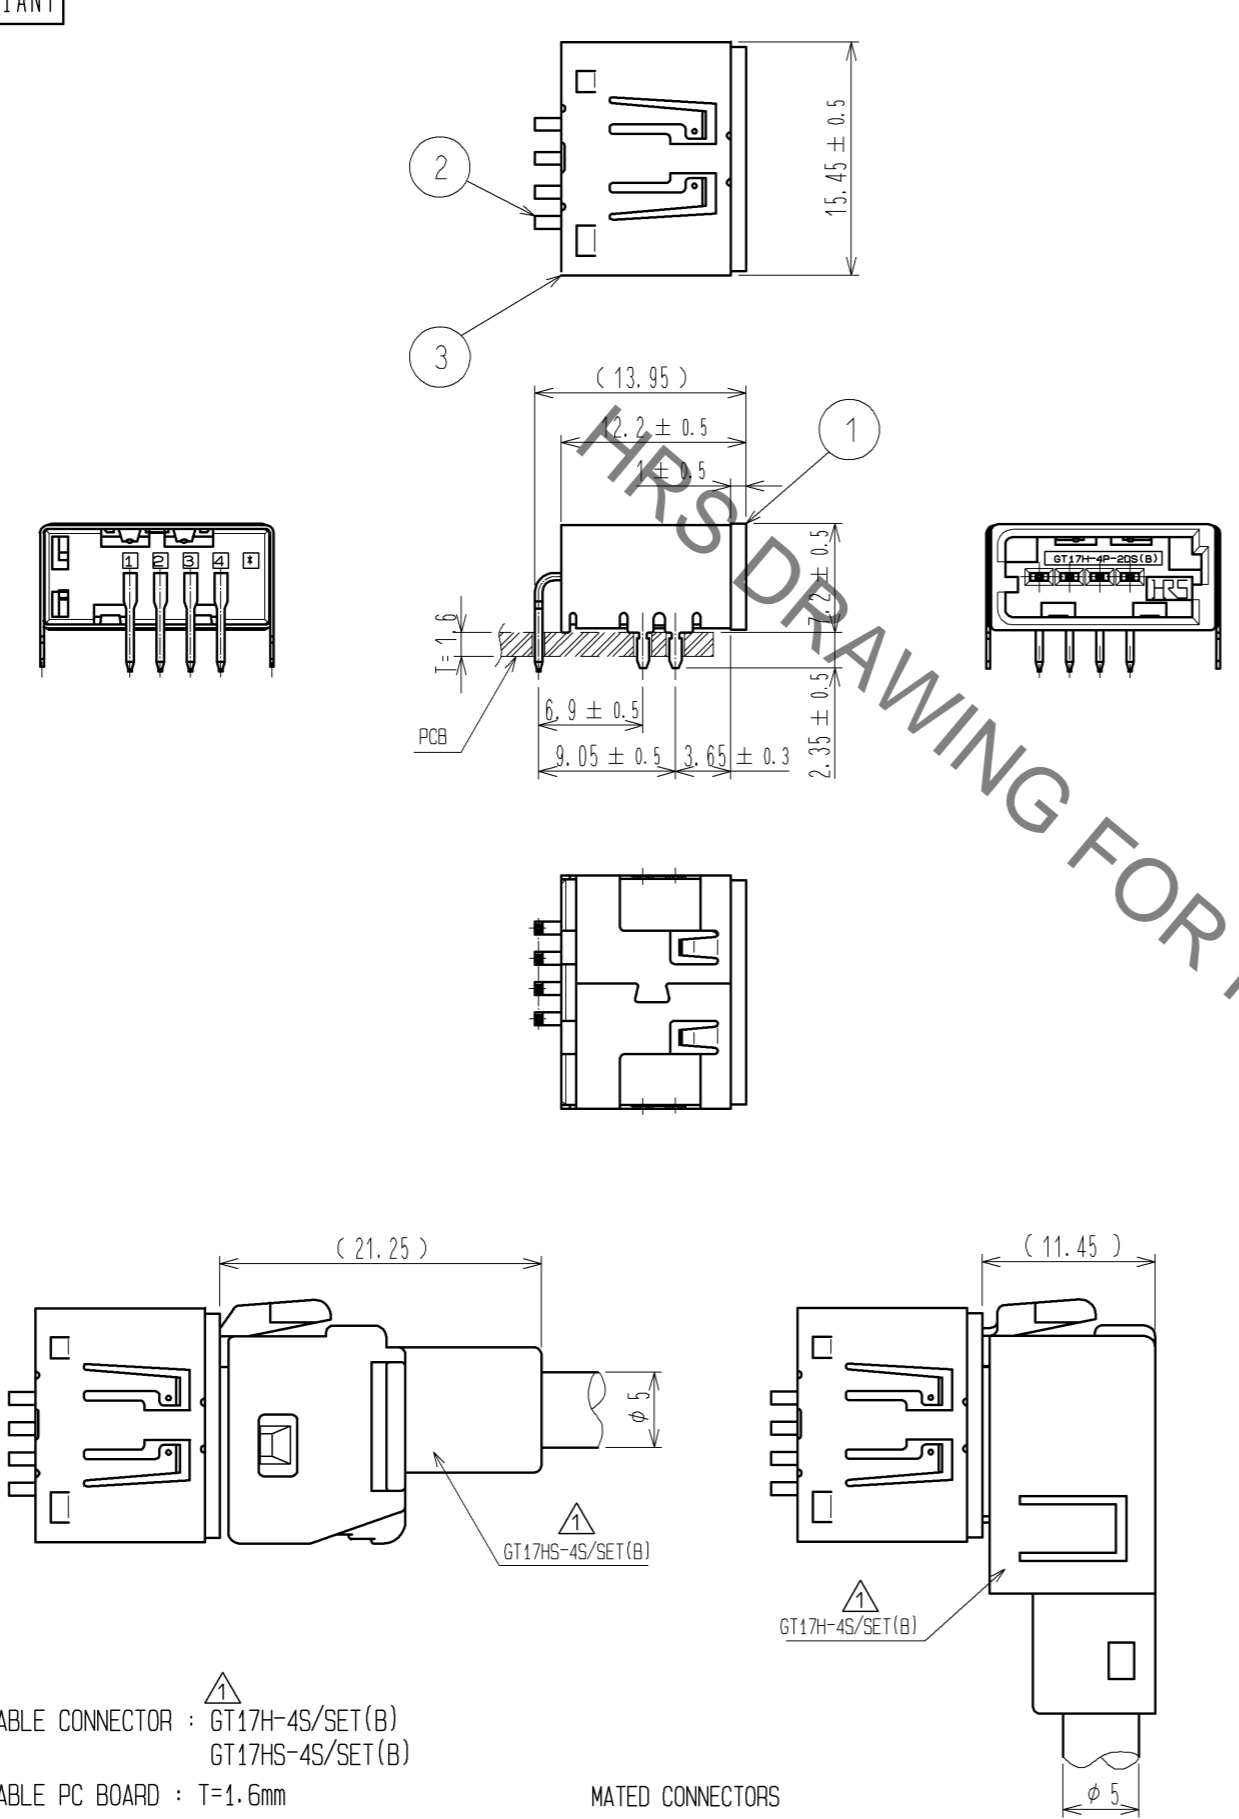

ELV, RoHS COMPLIANT

NOTE1. APPLICABLE CONNECTOR :  $\triangle$  GT17H-4S/SET(B)  
 GT17HS-4S/SET(B)  
 2. APPLICABLE PC BOARD : T=1.6mm

3	COPPER ALLOY	TIN PLATING					
2	BRASS	TIN PLATING	5	PS			
1	PPS	GREEN	4	PS			
NO.	MATERIAL	FINISH . REMARKS	NO.	MATERIAL	FINISH . REMARKS		
UNITS	$\odot$ $\square$	SCALE	COUNT	DESCRIPTION OF REVISIONS	DESIGNED	CHECKED	DATE
mm		2 : 1	$\triangle$ 3	DIS-T-002037	NH. NAKATA	AR. SHIRAI	10. 12. 09
<b>HRS</b> HIROSE ELECTRIC CO., LTD.		APPROVED : AR. SHIRAI	10. 12. 09	DRAWING NO.	EDC3-167221-00		
		CHECKED : NH. NAKATA	10. 12. 09	PART NO.	GT17H-4P-2DS(B)		
		DESIGNED : MH. SHOUJI	10. 12. 08	CODE NO.	CL767-0211-1-00		
		DRAWN : MH. SHOUJI	10. 12. 08		$\triangle$ 1/2		

PACKAGE STYLE

Package style  
 1. 300 PCS. / REEL  
 2. TOP COVER TAPE PEEL FORCE TO BE 0.1 TO 0.7 N AFTER SEALING.

<b>HRS</b>	DRAWING NO.	EDC3-167221-00
	PART NO.	GT17H-4P-2DS(B)
	CODE NO.	CL767-0211-1-00
		2/2