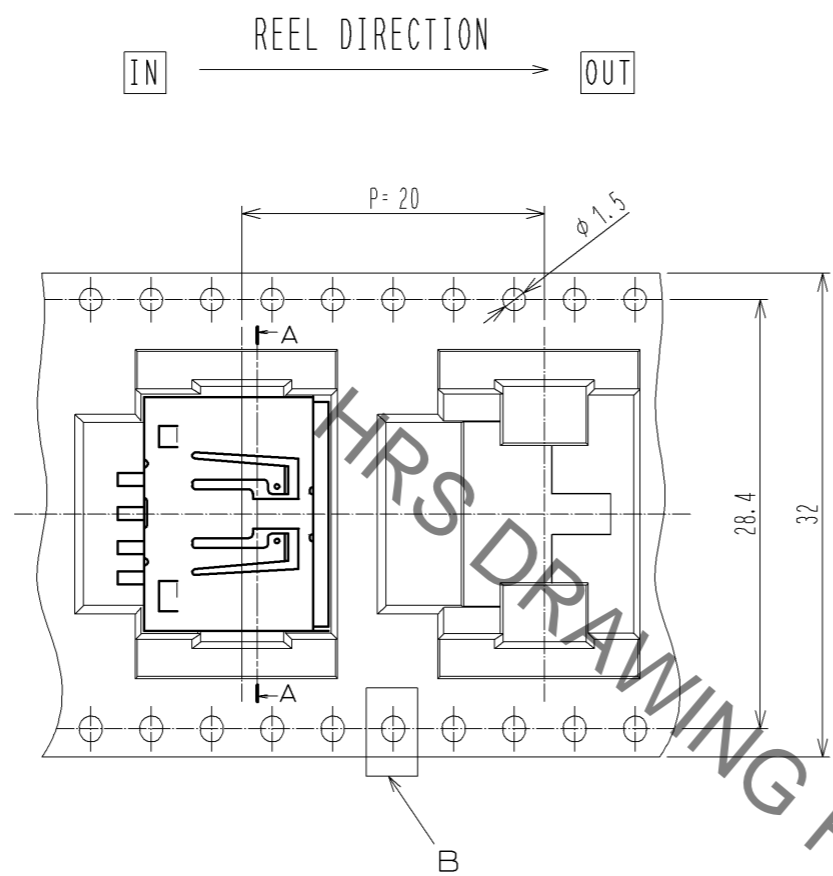

ELV, RoHS COMPLIANT

NOTE1. APPLICABLE CONNECTOR :  $\triangle$  GT17H-4S/SET(B)  
 GT17HS-4S/SET(B)  
 2. APPLICABLE PC BOARD : T=1.6mm

3	COPPER ALLOY	TIN PLATING					
2	BRASS	TIN PLATING	5	PS			
1	PPS	GREEN	4	PS			
NO.	MATERIAL	FINISH . REMARKS	NO.	MATERIAL	FINISH . REMARKS		
UNITS	$\odot$ $\square$	SCALE	COUNT	DESCRIPTION OF REVISIONS	DESIGNED	CHECKED	DATE
mm		2 : 1	$\triangle$ 3	DIS-T-002037	NH. NAKATA	AR. SHIRAI	10. 12. 09
<b>HRS</b> HIROSE ELECTRIC CO., LTD.		APPROVED : AR. SHIRAI	10. 12. 09	DRAWING NO.	EDC3-167221-00		
		CHECKED : NH. NAKATA	10. 12. 09	PART NO.	GT17H-4P-2DS(B)		
		DESIGNED : MH. SHOUJI	10. 12. 08	CODE NO.	CL767-0211-1-00		
		DRAWN : MH. SHOUJI	10. 12. 08		$\triangle$ 1/2		

PACKAGE STYLE

Package style  
 1. 300 PCS. / REEL  
 2. TOP COVER TAPE PEEL FORCE TO BE 0.1 TO 0.7 N AFTER SEALING.

<b>HRS</b>	DRAWING NO.	EDC3-167221-00
	PART NO.	GT17H-4P-2DS(B)
	CODE NO.	CL767-0211-1-00
		2/2