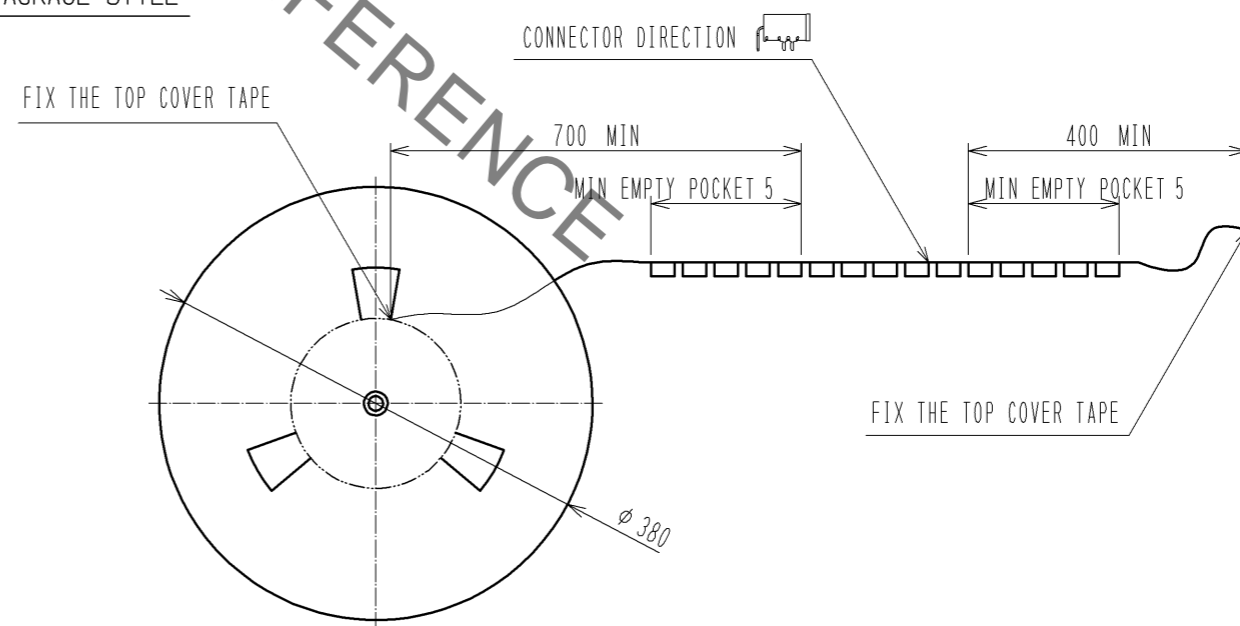

ELV, RoHS COMPLIANT

NOTE1. APPLICABLE CONNECTOR :  $\triangle$  GT17H-4S/SET(B)  
 GT17HS-4S/SET(B)  
 2. APPLICABLE PC BOARD : T=1.6mm

3	COPPER ALLOY	TIN PLATING					
2	BRASS	TIN PLATING	5	PS			
1	PPS	GREEN	4	PS			
NO.	MATERIAL	FINISH . REMARKS	NO.	MATERIAL	FINISH . REMARKS		
UNITS	$\odot$ $\square$	SCALE	COUNT	DESCRIPTION OF REVISIONS	DESIGNED	CHECKED	DATE
mm		2 : 1	$\triangle$ 3	DIS-T-002037	NH. NAKATA	AR. SHIRAI	10. 12. 09
<b>HRS</b> HIROSE ELECTRIC CO., LTD.		APPROVED : AR. SHIRAI	10. 12. 09	DRAWING NO.	EDC3-167221-00		
		CHECKED : NH. NAKATA	10. 12. 09	PART NO.	GT17H-4P-2DS(B)		
		DESIGNED : MH. SHOUJI	10. 12. 08	CODE NO.	CL767-0211-1-00		
		DRAWN : MH. SHOUJI	10. 12. 08		$\triangle$ 1/2		

PACKAGE STYLE

Package style  
 1. 300 PCS. / REEL  
 2. TOP COVER TAPE PEEL FORCE TO BE 0.1 TO 0.7 N AFTER SEALING.

<b>HRS</b>	DRAWING NO.	EDC3-167221-00
	PART NO.	GT17H-4P-2DS(B)
	CODE NO.	CL767-0211-1-00
		2/2