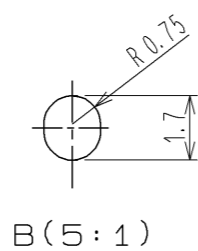

ELV, RoHS COMPLIANT

NOTE1. APPLICABLE CONNECTOR :  $\triangle$  GT17H-4S/SET(B)  
 GT17HS-4S/SET(B)  
 2. APPLICABLE PC BOARD : T=1.6mm

3	COPPER ALLOY	TIN PLATING					
2	BRASS	TIN PLATING	5	PS			
1	PPS	GREEN	4	PS			
NO.	MATERIAL	FINISH . REMARKS	NO.	MATERIAL	FINISH . REMARKS		
UNITS	$\odot$ $\square$	SCALE	COUNT	DESCRIPTION OF REVISIONS	DESIGNED	CHECKED	DATE
mm		2 : 1	$\triangle$ 3	DIS-T-002037	NH. NAKATA	AR. SHIRAI	10. 12. 09
<b>HRS</b> HIROSE ELECTRIC CO., LTD.		APPROVED : AR. SHIRAI	10. 12. 09	DRAWING NO.	EDC3-167221-00		
		CHECKED : NH. NAKATA	10. 12. 09	PART NO.	GT17H-4P-2DS(B)		
		DESIGNED : MH. SHOUJI	10. 12. 08	CODE NO.	CL767-0211-1-00		
		DRAWN : MH. SHOUJI	10. 12. 08		$\triangle$ 1/2		

PACKAGE STYLE

Package style  
 1. 300 PCS. / REEL  
 2. TOP COVER TAPE PEEL FORCE TO BE 0.1 TO 0.7 N AFTER SEALING.

<b>HRS</b>	DRAWING NO.	EDC3-167221-00
	PART NO.	GT17H-4P-2DS(B)
	CODE NO.	CL767-0211-1-00
		2/2