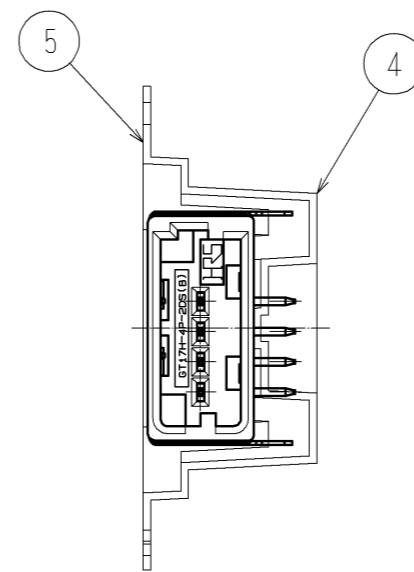

ELV, RoHS COMPLIANT

NOTE1. APPLICABLE CONNECTOR :  $\triangle$  GT17H-4S/SET(B)  
 GT17HS-4S/SET(B)  
 2. APPLICABLE PC BOARD : T=1.6mm

3	COPPER ALLOY	TIN PLATING					
2	BRASS	TIN PLATING	5	PS			
1	PPS	GREEN	4	PS			
NO.	MATERIAL	FINISH . REMARKS	NO.	MATERIAL	FINISH . REMARKS		
UNITS	$\odot$ $\square$	SCALE	COUNT	DESCRIPTION OF REVISIONS	DESIGNED	CHECKED	DATE
mm		2 : 1	$\triangle$ 3	DIS-T-002037	NH. NAKATA	AR. SHIRAI	10. 12. 09
<b>HRS</b> HIROSE ELECTRIC CO., LTD.		APPROVED : AR. SHIRAI	10. 12. 09	DRAWING NO.	EDC3-167221-00		
		CHECKED : NH. NAKATA	10. 12. 09	PART NO.	GT17H-4P-2DS(B)		
		DESIGNED : MH. SHOUJI	10. 12. 08	CODE NO.	CL767-0211-1-00		
		DRAWN : MH. SHOUJI	10. 12. 08		$\triangle$ 1/2		

PACKAGE STYLE

Package style  
 1. 300 PCS. / REEL  
 2. TOP COVER TAPE PEEL FORCE TO BE 0.1 TO 0.7 N AFTER SEALING.

<b>HRS</b>	DRAWING NO.	EDC3-167221-00
	PART NO.	GT17H-4P-2DS(B)
	CODE NO.	CL767-0211-1-00
		2/2