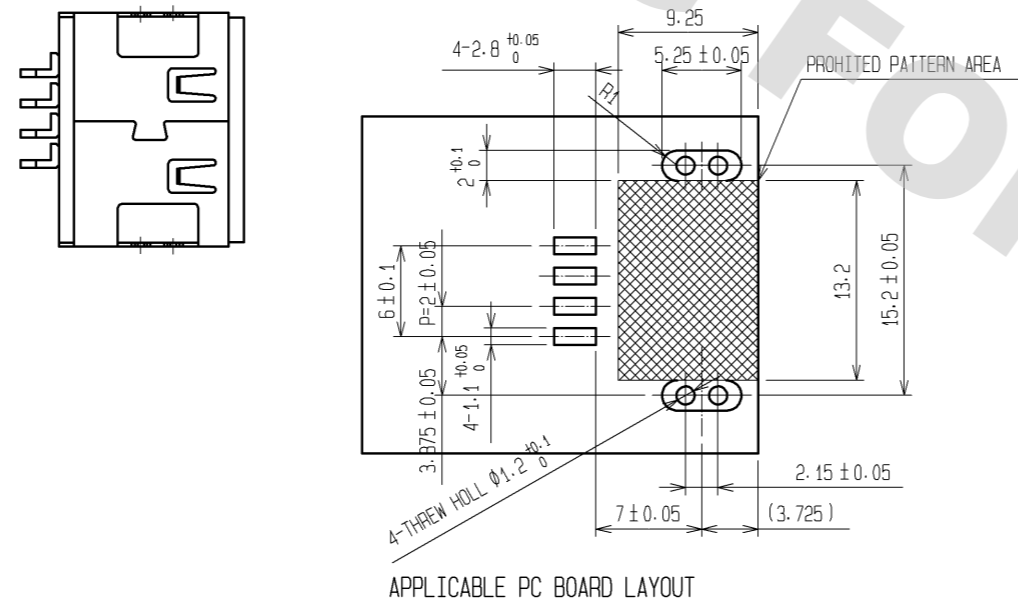

RoHS, ELV COMPLIANT

RECOMMENDED REFLOW PROFILE

Note1. The soldering process is allowed up to twice under the same condition. However, the interval between the first and second process must be maintained at the room temperature.
 Note2. The temperature indicates the board surface temperature on the connector lead area.

PACKAGEING STYLE

NUMBER OF PRODUCTS: 400 PCS / REEL

CL767-0083-3 GT17H-4P-2H COLOR : LIGHT GRAY	CL767-0170-6 GT17H-4P-2H(A) COLOR : BROWN	CL767-0171-9 GT17H-4P-2H(B) COLOR : GREEN	CL767-0172-1 GT17H-4P-2H(C) COLOR : BLUE
MATING INSULATOR : CL767-0084-6 GT17H-4S-2C COLOR : LIGHT GRAY	MATING INSULATOR : CL767-0167-1 GT17H-4S-2C(A) COLOR : BROWN	MATING INSULATOR : CL767-0168-4 GT17H-4S-2C(B) COLOR : GREEN	MATING INSULATOR : CL767-0169-7 GT17H-4S-2C(C) COLOR : BLUE

2	BRASS	Ni 1µm + SnCu PLATING 2µm	4				
1	PPS	LIGHT GRAY	3	COPPER ALLOY	Sn PLATING 1µm		
NO.	MATERIAL	FINISH . REMARKS	NO.	MATERIAL	FINISH . REMARKS		
UNITS mm		SCALE 2 : 1	COUNT 1	DESCRIPTION OF REVISIONS DIS-T-001243	DESIGNED TS. KUBOTA	CHECKED NH. NAKATA	DATE 09.05.27
		HIROSE ELECTRIC CO., LTD.	APPROVED : K.S. SATOH	05.02.23	DRAWING NO. EDC3-166354-00		
			CHECED : K.S. SATOH	05.02.23	PART NO. GT17H-4P-2H		
			DESIGNED : K.S. SATOH	05.02.22	CODE NO. CL767-0083-3-00		
			DRAWN : K.S. SATOH	05.02.22			