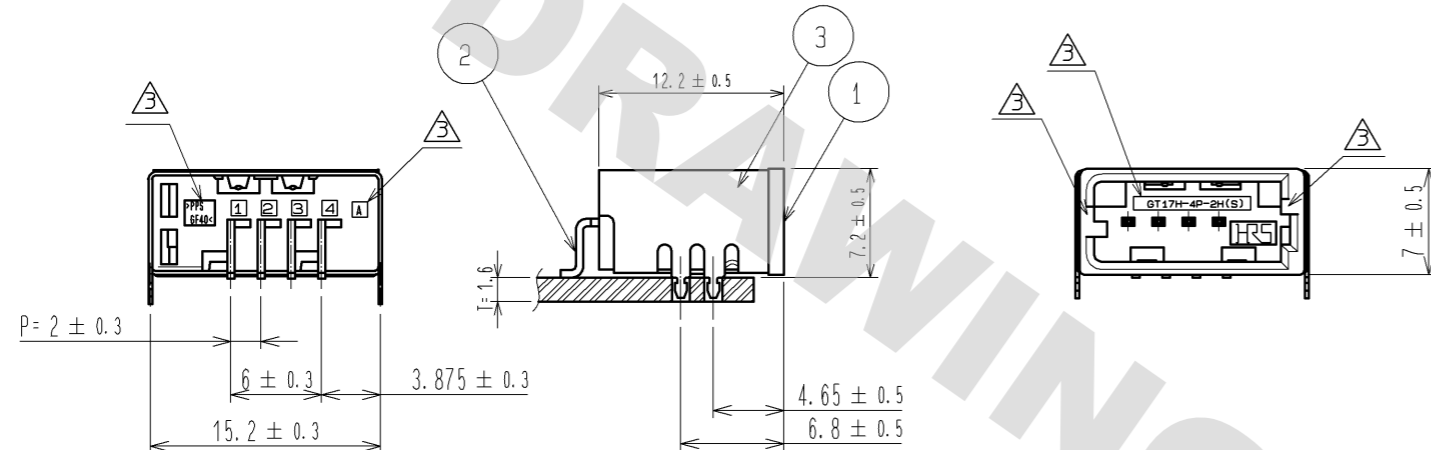

RoHS, ELV COMPLIANT

RECOMMENDED REFLOW PROFILE

Note1. The soldering process is allowed up to twice under the same condition. However, the interval between the first and second process must be maintained at the room temperature.
 Note2. The temperature indicates the board surface temperature on the connector lead area.

PACKAGEING STYLE

NUMBER OF PRODUCTS: 400 PCS / REEL

CL767-0083-3 GT17H-4P-2H COLOR : LIGHT GRAY	CL767-0170-6 GT17H-4P-2H(A) COLOR : BROWN	CL767-0171-9 GT17H-4P-2H(B) COLOR : GREEN	CL767-0172-1 GT17H-4P-2H(C) COLOR : BLUE
MATING INSULATOR : CL767-0084-6 GT17H-4S-2C COLOR : LIGHT GRAY	MATING INSULATOR : CL767-0167-1 GT17H-4S-2C(A) COLOR : BROWN	MATING INSULATOR : CL767-0168-4 GT17H-4S-2C(B) COLOR : GREEN	MATING INSULATOR : CL767-0169-7 GT17H-4S-2C(C) COLOR : BLUE

2	BRASS	Ni 1µm + SnCu PLATING 2µm	4				
1	PPS	LIGHT GRAY	3	COPPER ALLOY	Sn PLATING 1µm		
NO.	MATERIAL	FINISH . REMARKS	NO.	MATERIAL	FINISH . REMARKS		
UNITS mm		SCALE 2 : 1	COUNT 1	DESCRIPTION OF REVISIONS DIS-T-001243	DESIGNED TS. KUBOTA	CHECKED NH. NAKATA	DATE 09.05.27
		HIROSE ELECTRIC CO., LTD.	APPROVED : K.S. SATOH	05.02.23	DRAWING NO. EDC3-166354-00		
			CHECED : K.S. SATOH	05.02.23	PART NO. GT17H-4P-2H		
			DESIGNED : K.S. SATOH	05.02.22	CODE NO. CL767-0083-3-00		
			DRAWN : K.S. SATOH	05.02.22			