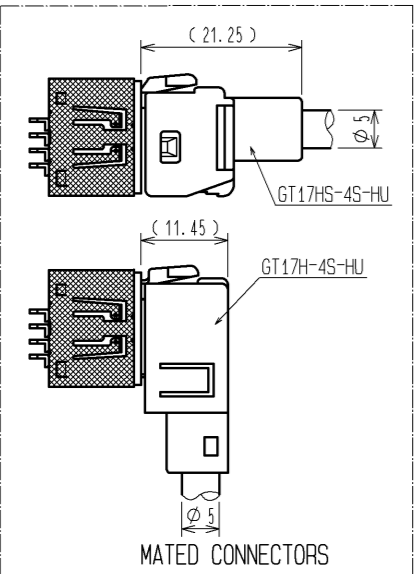

RoHS, ELV COMPLIANT

RECOMMENDED REFLOW PROFILE

Note1. The soldering process is allowed up to twice under the same condition. However, the interval between the first and second process must be maintained at the room temperature.
 Note2. The temperature indicates the board surface temperature on the connector lead area.

PACKAGEING STYLE

NUMBER OF PRODUCTS: 400 PCS / REEL

CL767-0083-3 GT17H-4P-2H COLOR : LIGHT GRAY	CL767-0170-6 GT17H-4P-2H(A) COLOR : BROWN	CL767-0171-9 GT17H-4P-2H(B) COLOR : GREEN	CL767-0172-1 GT17H-4P-2H(C) COLOR : BLUE
MATING INSULATOR : CL767-0084-6 GT17H-4S-2C COLOR : LIGHT GRAY	MATING INSULATOR : CL767-0167-1 GT17H-4S-2C(A) COLOR : BROWN	MATING INSULATOR : CL767-0168-4 GT17H-4S-2C(B) COLOR : GREEN	MATING INSULATOR : CL767-0169-7 GT17H-4S-2C(C) COLOR : BLUE

2	BRASS	Ni 1µm + SnCu PLATING 2µm	4				
1	PPS	LIGHT GRAY	3	COPPER ALLOY	Sn PLATING 1µm		
NO.	MATERIAL	FINISH . REMARKS	NO.	MATERIAL	FINISH . REMARKS		
UNITS mm		SCALE 2 : 1	COUNT 1	DESCRIPTION OF REVISIONS DIS-T-001243	DESIGNED TS. KUBOTA	CHECKED NH. NAKATA	DATE 09.05.27
		HIROSE ELECTRIC CO., LTD.	APPROVED : K.S. SATOH	05.02.23	DRAWING NO. EDC3-166354-00		
			CHECED : K.S. SATOH	05.02.23	PART NO. GT17H-4P-2H		
			DESIGNED : K.S. SATOH	05.02.22	CODE NO. CL767-0083-3-00		
			DRAWN : K.S. SATOH	05.02.22			