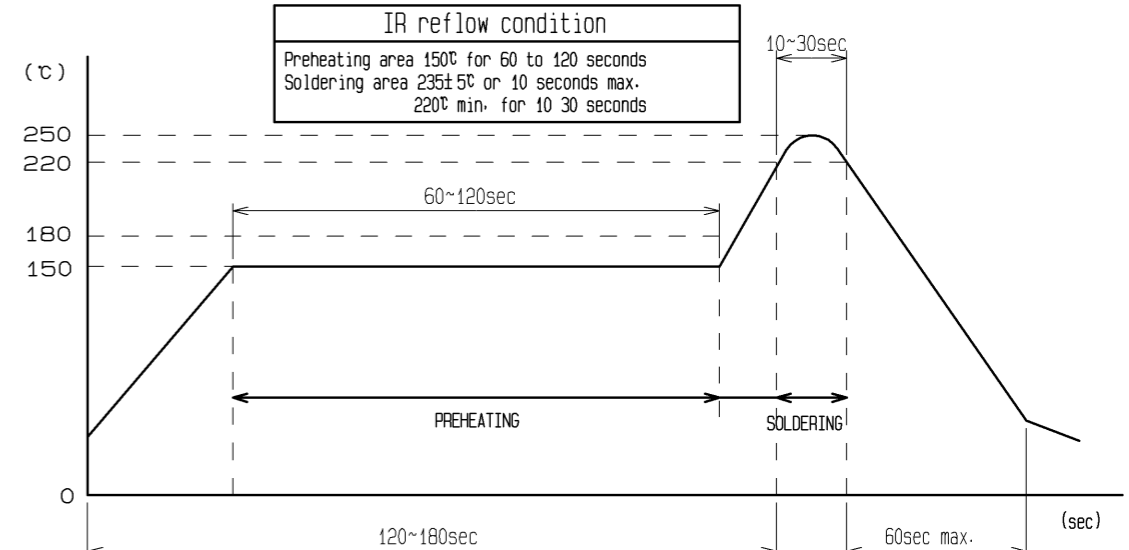

RoHS, ELV COMPLIANT

RECOMMENDED REFLOW PROFILE

Note1. The soldering process is allowed up to twice under the same condition. However, the interval between the first and second process must be maintained at the room temperature.
 Note2. The temperature indicates the board surface temperature on the connector lead area.

PACKAGEING STYLE

NUMBER OF PRODUCTS: 400 PCS / REEL

CL767-0083-3 GT17H-4P-2H COLOR : LIGHT GRAY	CL767-0170-6 GT17H-4P-2H(A) COLOR : BROWN	CL767-0171-9 GT17H-4P-2H(B) COLOR : GREEN	CL767-0172-1 GT17H-4P-2H(C) COLOR : BLUE
MATING INSULATOR : CL767-0084-6 GT17H-4S-2C COLOR : LIGHT GRAY	MATING INSULATOR : CL767-0167-1 GT17H-4S-2C(A) COLOR : BROWN	MATING INSULATOR : CL767-0168-4 GT17H-4S-2C(B) COLOR : GREEN	MATING INSULATOR : CL767-0169-7 GT17H-4S-2C(C) COLOR : BLUE