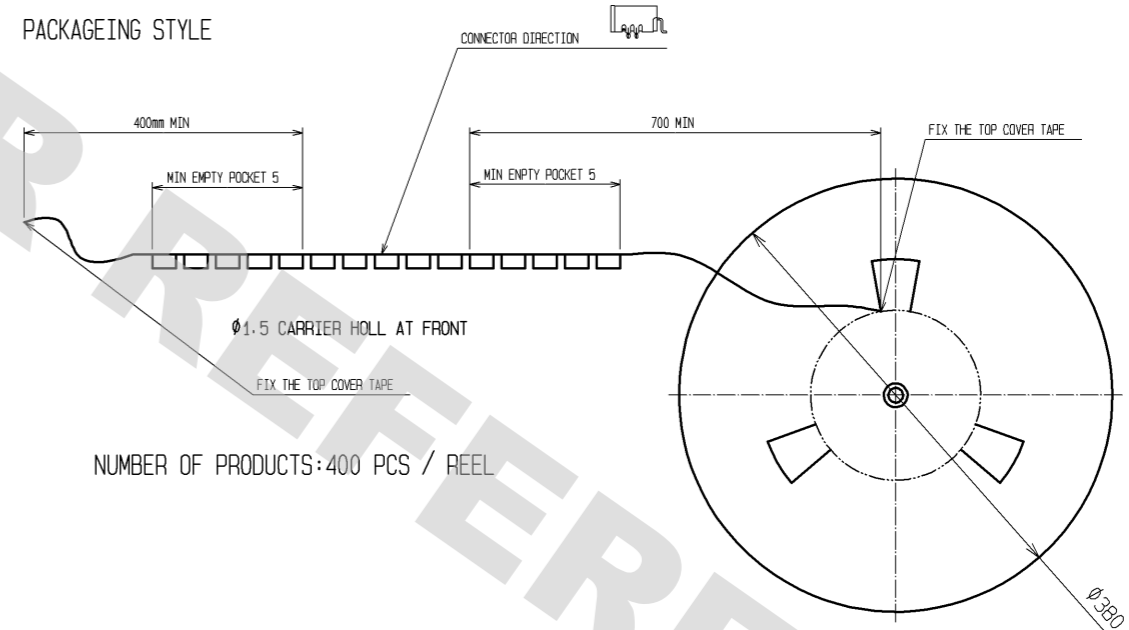

RoHS, ELV COMPLIANT

RECOMMENDED REFLOW PROFILE

Note1. The soldering process is allowed up to twice under the same condition. However, the interval between the first and second process must be maintained at the room temperature.
 Note2. The temperature indicates the board surface temperature on the connector lead area.

PACKAGEING STYLE

NUMBER OF PRODUCTS: 400 PCS / REEL

CL767-0083-3 GT17H-4P-2H COLOR : LIGHT GRAY	CL767-0170-6 GT17H-4P-2H(A) COLOR : BROWN	CL767-0171-9 GT17H-4P-2H(B) COLOR : GREEN	CL767-0172-1 GT17H-4P-2H(C) COLOR : BLUE
MATING INSULATOR : CL767-0084-6 GT17H-4S-2C COLOR : LIGHT GRAY	MATING INSULATOR : CL767-0167-1 GT17H-4S-2C(A) COLOR : BROWN	MATING INSULATOR : CL767-0168-4 GT17H-4S-2C(B) COLOR : GREEN	MATING INSULATOR : CL767-0169-7 GT17H-4S-2C(C) COLOR : BLUE