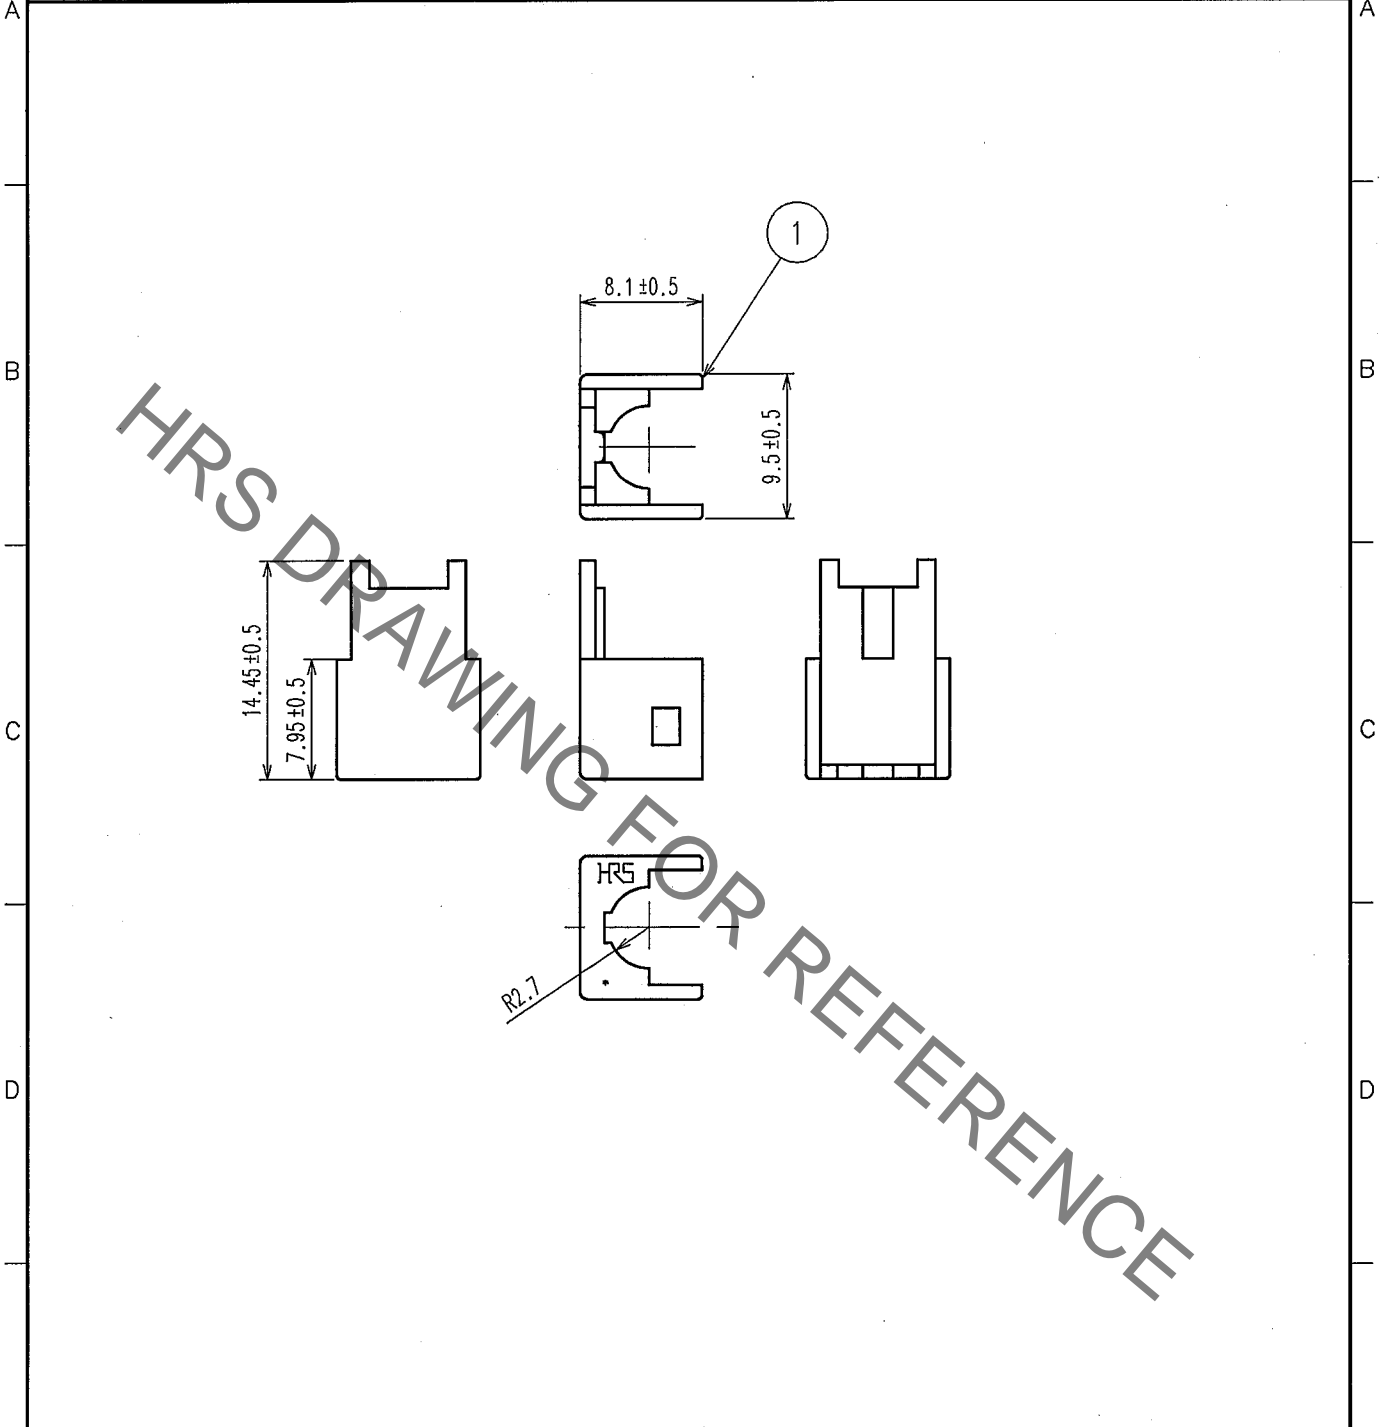

1	2		3		4				
COUNT	DESCRIPTION OF REVISIONS	BY	CHKD	DATE	COUNT	DESCRIPTION OF REVISIONS	BY	CHKD	DATE
1	RENAME	N.H	K,S	05.OCT.24					

NOTE1. APPLICABLE CABLE DIA : $\phi 4.8$ TO $\phi 5.2$

1	PBT	DARK GRAY
NO.	MATERIAL	FINISH, REMARKS

CODE NO. (OLD)	DRAWN	DESIGNED	CHECKED	APPROVED	RELEASED
OLD PART NO.: GT17USB-4SH-R	N.HARUBAYASHI 05.02.22	N.HARUBAYASHI 05.02.22	K.SATO 05.02.23	K.SATO 05.02.23	

	DRAWING NO.	PART NO.
	EDC4-166357	△GT17H-4S-R
SACLE 2 : 1	 HIROSE ELECTRIC CO.,LTD.	CODE NO.
UNITS mm		CL767-0086-1