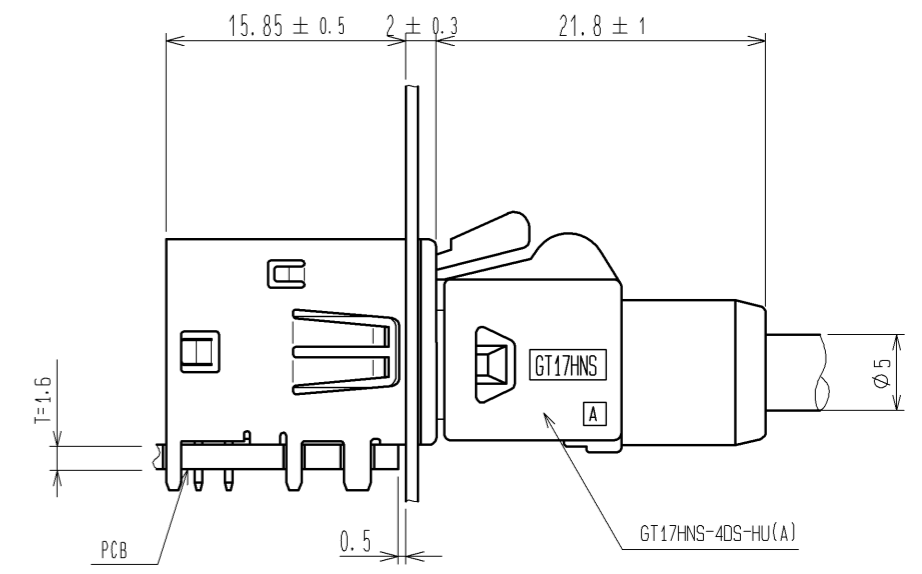

ELV, RoHS Compliant

Mated connector

Mated connector

Recommended PCB layout

Recommended panel layout

2	PBT	Brown	4	Brass	Tin plating
1	Copper alloy	Tin plating	3	Brass	Tin plating
NO.	MATERIAL	FINISH . REMARKS	NO.	MATERIAL	FINISH . REMARKS
UNITS mm		SCALE 2 : 1	COUNT 1	DESCRIPTION OF REVISIONS DIS-T-003922	DESIGNED MH. SHOUJI
				CHECKED TS. KUBOTA	DATE 14. 06. 03
<b>HRS</b> HIROSE ELECTRIC CO., LTD.		APPROVED : NH. NAKATA	13. 06. 19	DRAWING NO. EDC3-167242-01	
		CHECKED : TS. KUBOTA	13. 06. 19	PART NO. GT17HN-4DP-2DS(A)(10)	
		DESIGNED : KK. FURUKAWA	13. 06. 17	CODE NO. CL767-0213-7-10	
		DRAWN : KK. FURUKAWA	13. 06. 17	1/2	

Product storage phase (2:1)

<b>HRS</b>	DRAWING NO.	EDC3-167242-01	$\triangle$ 2/2
	PART NO.	GT17HN-4DP-2DS(A)(10)	
	CODE NO.	CL767-0213-7-10	