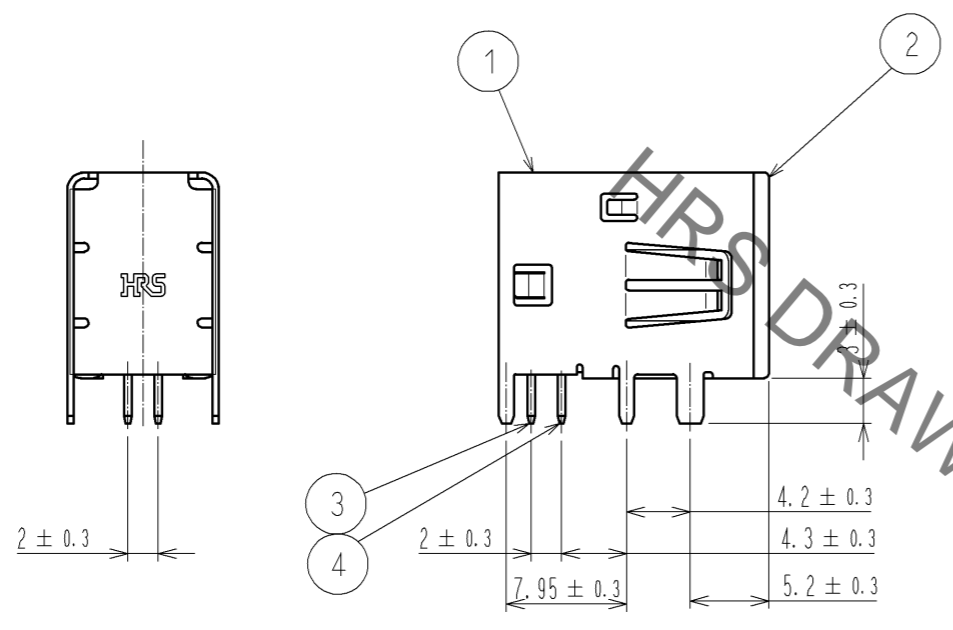

ELV, RoHS Compliant

Mated connector

Mated connector

Recommended PCB layout

Recommended panel layout

2	PBT	Brown	4	Brass	Tin plating
1	Copper alloy	Tin plating	3	Brass	Tin plating
NO.	MATERIAL	FINISH . REMARKS	NO.	MATERIAL	FINISH . REMARKS
UNITS mm		SCALE 2 : 1	COUNT 1	DESCRIPTION OF REVISIONS DIS-T-003922	DESIGNED MH. SHOUJI
				CHECKED TS. KUBOTA	DATE 14. 06. 03
<b>HRS</b> HIROSE ELECTRIC CO., LTD.		APPROVED : NH. NAKATA	13. 06. 19	DRAWING NO. EDC3-167242-01	
		CHECKED : TS. KUBOTA	13. 06. 19	PART NO. GT17HN-4DP-2DS(A)(10)	
		DESIGNED : KK. FURUKAWA	13. 06. 17	CODE NO. CL767-0213-7-10	
		DRAWN : KK. FURUKAWA	13. 06. 17	1/2	

Product storage phase (2:1)

<b>HRS</b>	DRAWING NO.	EDC3-167242-01	$\triangle$ 2/2
	PART NO.	GT17HN-4DP-2DS(A)(10)	
	CODE NO.	CL767-0213-7-10	