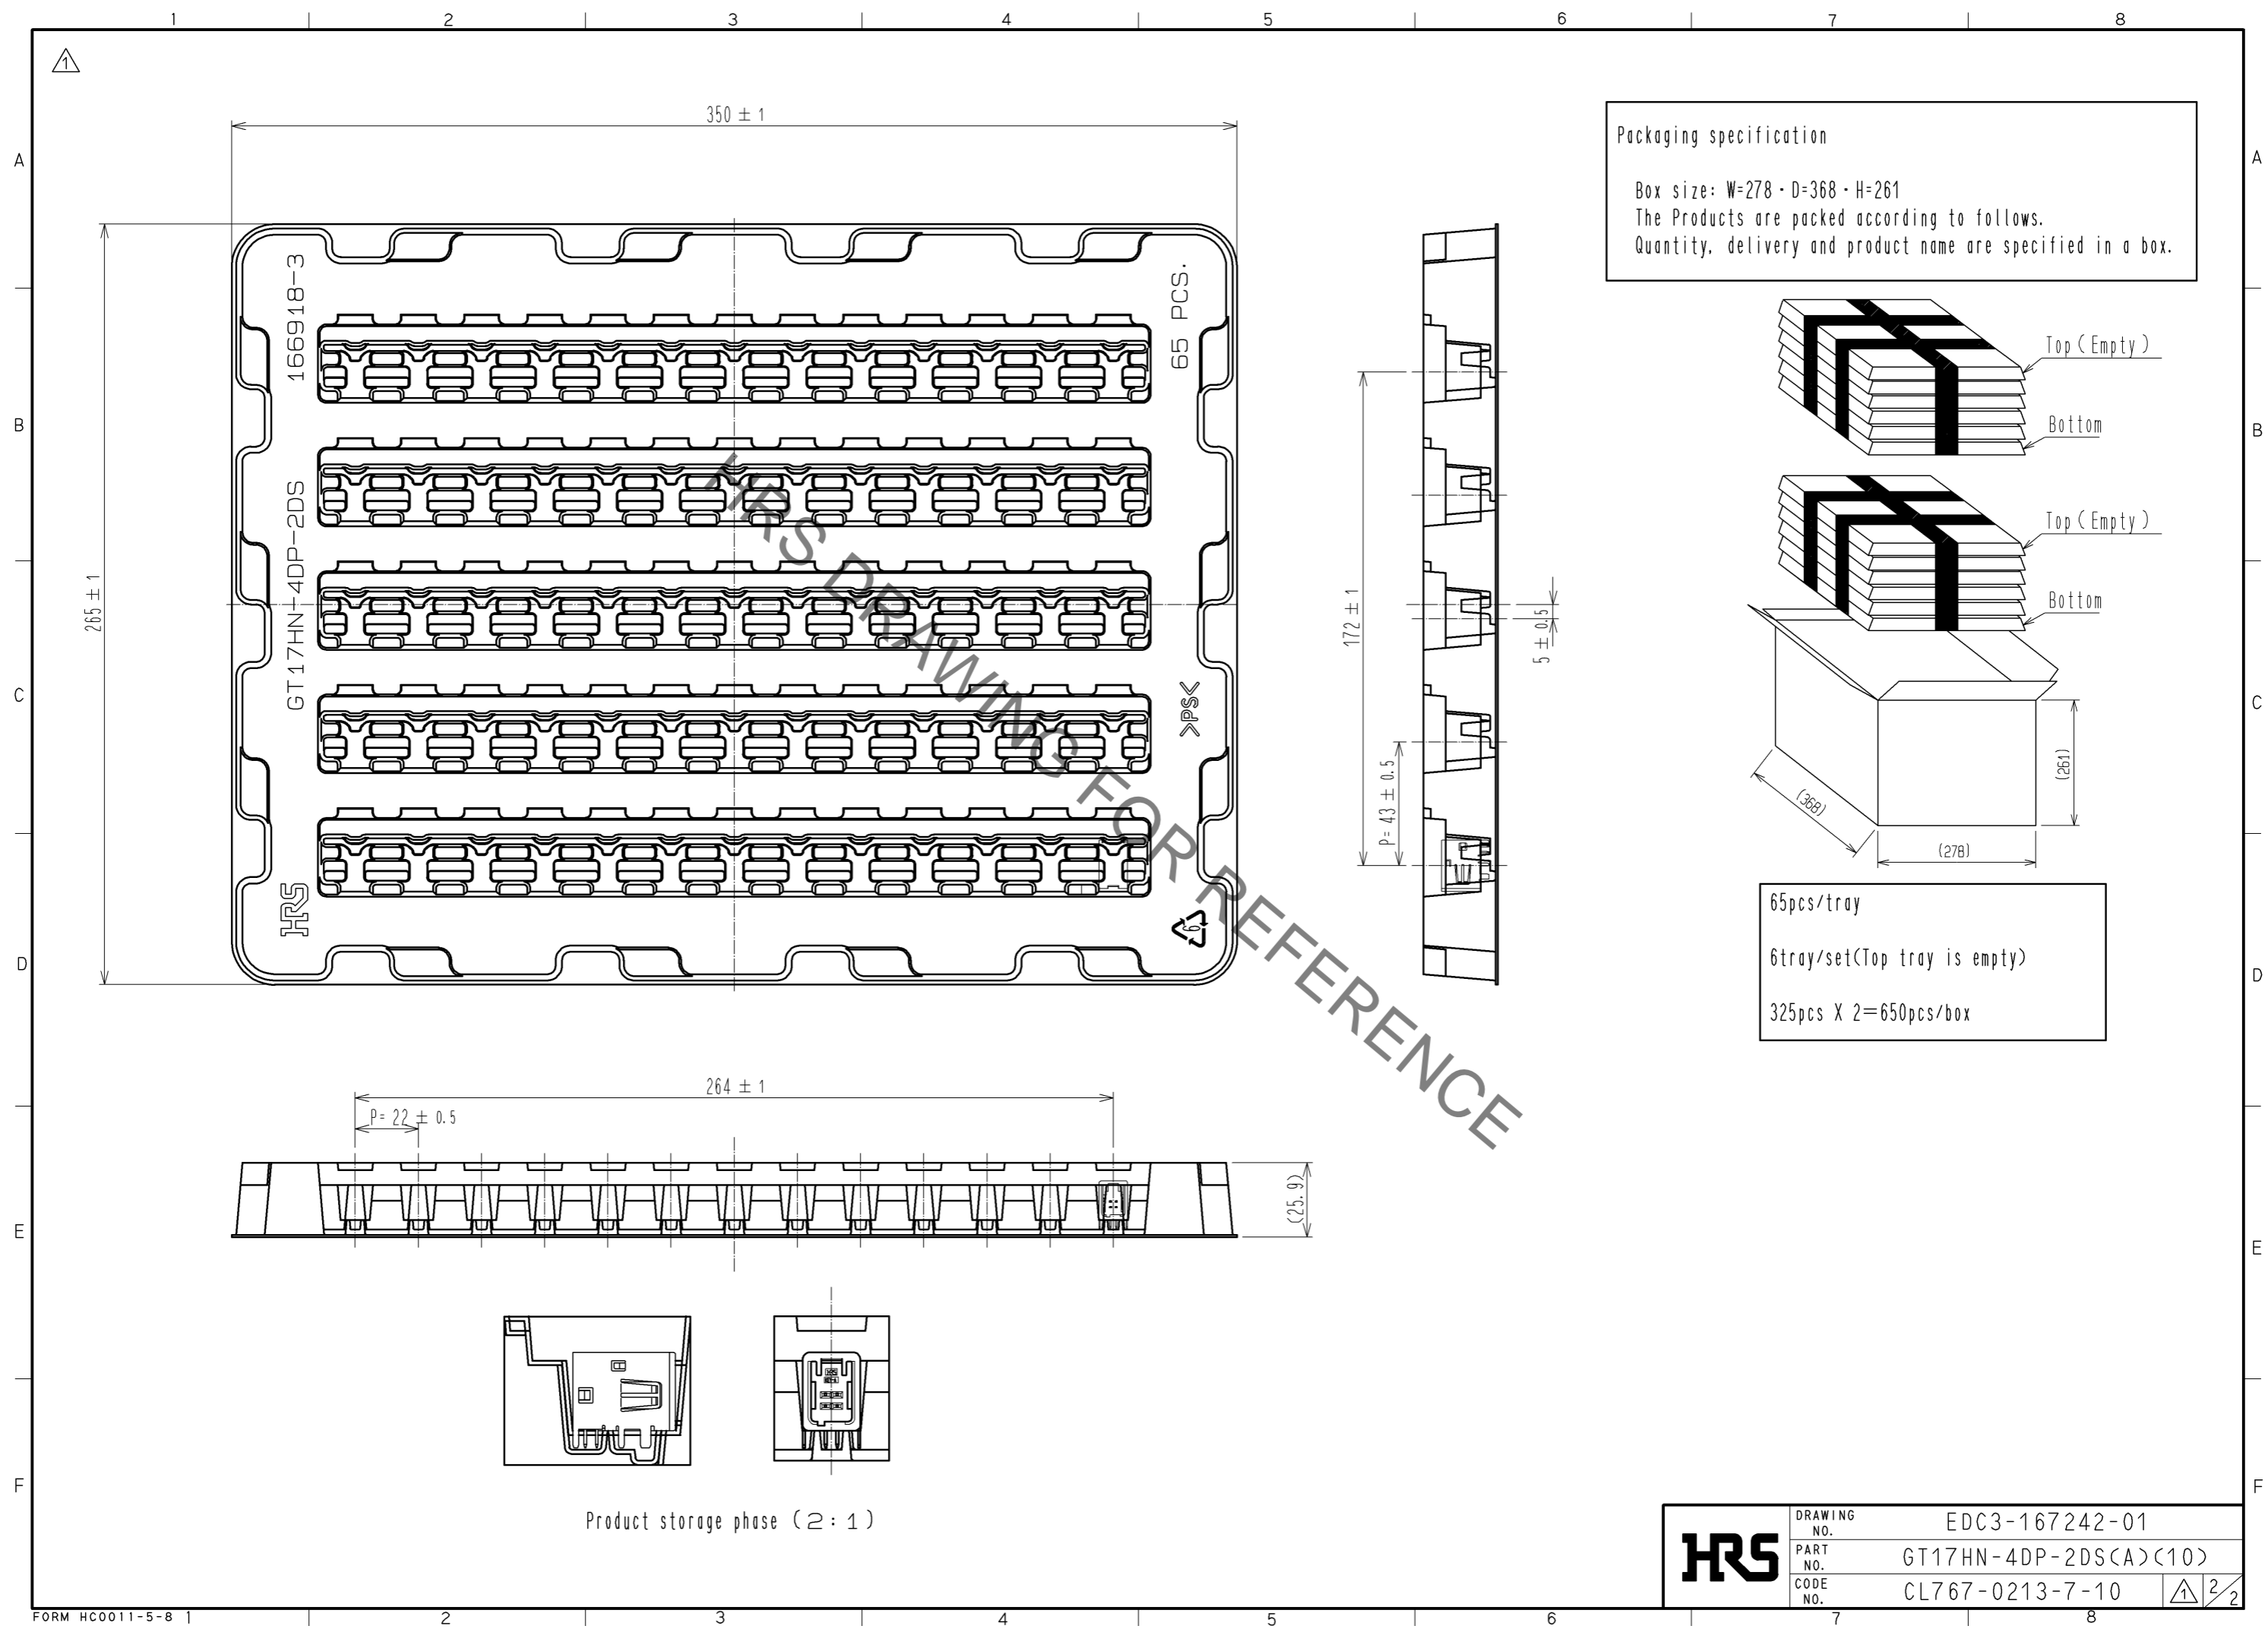

Product storage phase (2:1)

<b>HRS</b>	DRAWING NO.	EDC3-167242-01	$\triangle$ 2/2
	PART NO.	GT17HN-4DP-2DS(A)(10)	
	CODE NO.	CL767-0213-7-10	