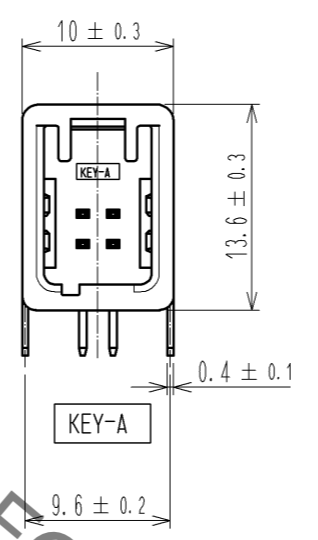

ELV, RoHS Compliant

Mated connector

Mated connector

Recommended PCB layout

Recommended panel layout

2	PBT	Brown	4	Brass	Tin plating
1	Copper alloy	Tin plating	3	Brass	Tin plating
NO.	MATERIAL	FINISH . REMARKS	NO.	MATERIAL	FINISH . REMARKS
UNITS mm		SCALE 2 : 1	COUNT 1	DESCRIPTION OF REVISIONS DIS-T-003922	DESIGNED MH. SHOUJI
				CHECKED TS. KUBOTA	DATE 14. 06. 03
<b>HRS</b> HIROSE ELECTRIC CO., LTD.		APPROVED : NH. NAKATA	13. 06. 19	DRAWING NO. EDC3-167242-01	
		CHECKED : TS. KUBOTA	13. 06. 19	PART NO. GT17HN-4DP-2DS(A)(10)	
		DESIGNED : KK. FURUKAWA	13. 06. 17	CODE NO. CL767-0213-7-10	
		DRAWN : KK. FURUKAWA	13. 06. 17	1/2	

Product storage phase (2:1)

<b>HRS</b>	DRAWING NO.	EDC3-167242-01	$\triangle$ 2/2
	PART NO.	GT17HN-4DP-2DS(A)(10)	
	CODE NO.	CL767-0213-7-10	