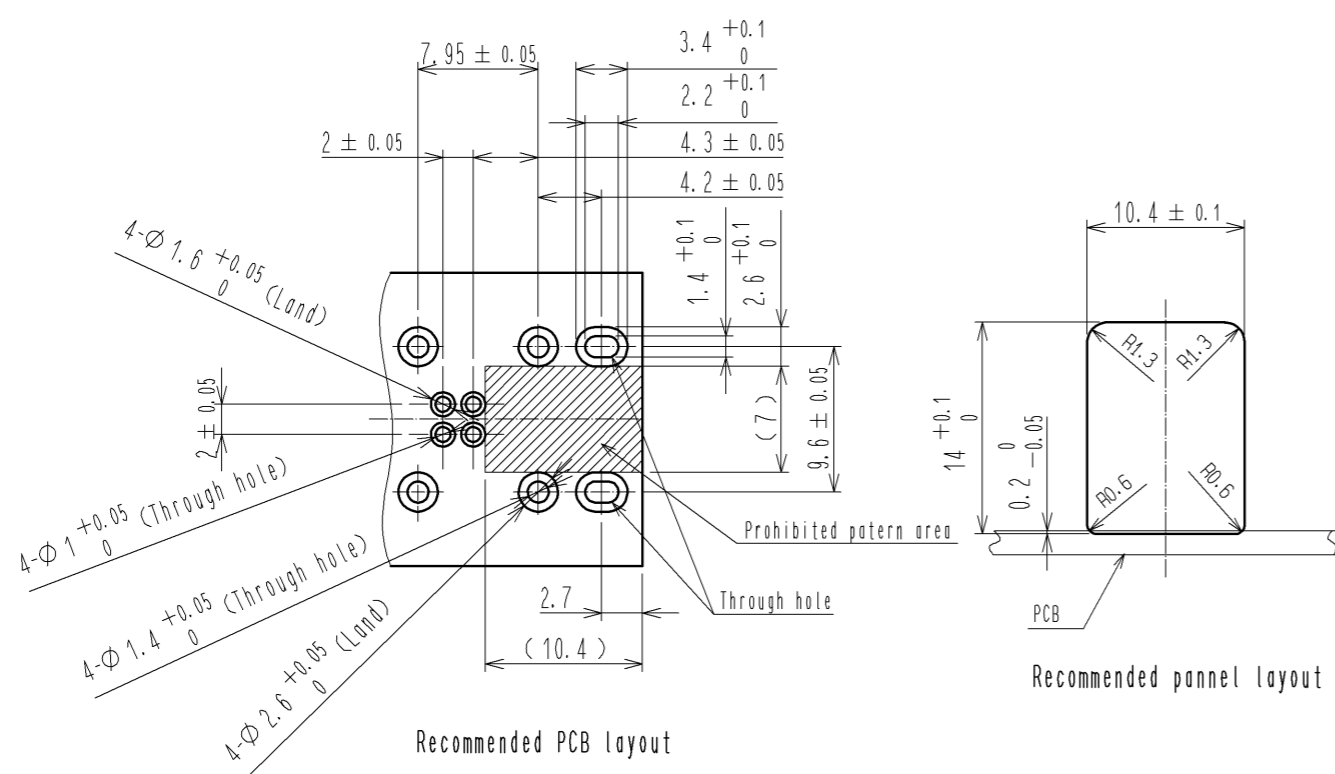

ELV, RoHS Compliant

Mated connector

Mated connector

Recommended PCB layout

Recommended panel layout

2	PBT	Brown	4	Brass	Tin plating
1	Copper alloy	Tin plating	3	Brass	Tin plating
NO.	MATERIAL	FINISH . REMARKS	NO.	MATERIAL	FINISH . REMARKS
UNITS mm		SCALE 2 : 1	COUNT 1	DESCRIPTION OF REVISIONS DIS-T-003922	DESIGNED MH. SHOUJI
				CHECKED TS. KUBOTA	DATE 14. 06. 03
<b>HRS</b> HIROSE ELECTRIC CO., LTD.		APPROVED : NH. NAKATA	13. 06. 19	DRAWING NO. EDC3-167242-01	
		CHECKED : TS. KUBOTA	13. 06. 19	PART NO. GT17HN-4DP-2DS(A)(10)	
		DESIGNED : KK. FURUKAWA	13. 06. 17	CODE NO. CL767-0213-7-10	
		DRAWN : KK. FURUKAWA	13. 06. 17	1/2	

Product storage phase (2:1)

<b>HRS</b>	DRAWING NO.	EDC3-167242-01	$\triangle$ 2/2
	PART NO.	GT17HN-4DP-2DS(A)(10)	
	CODE NO.	CL767-0213-7-10	