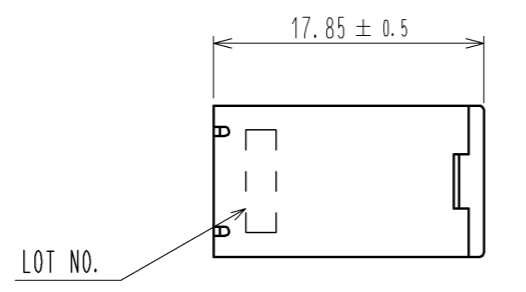

ELV, RoHS Compliant

Mated connector

Mated connector

Recommended PCB layout

Recommended panel layout

2	PBT	Brown	4	Brass	Tin plating
1	Copper alloy	Tin plating	3	Brass	Tin plating
NO.	MATERIAL	FINISH . REMARKS	NO.	MATERIAL	FINISH . REMARKS
UNITS mm		SCALE 2 : 1	COUNT 1	DESCRIPTION OF REVISIONS DIS-T-003922	DESIGNED MH. SHOUJI
				CHECKED TS. KUBOTA	DATE 14. 06. 03
<b>HRS</b> HIROSE ELECTRIC CO., LTD.		APPROVED : NH. NAKATA	13. 06. 19	DRAWING NO. EDC3-167242-01	
		CHECKED : TS. KUBOTA	13. 06. 19	PART NO. GT17HN-4DP-2DS(A)(10)	
		DESIGNED : KK. FURUKAWA	13. 06. 17	CODE NO. CL767-0213-7-10	
		DRAWN : KK. FURUKAWA	13. 06. 17	1/2	

Product storage phase (2:1)

<b>HRS</b>	DRAWING NO.	EDC3-167242-01	$\triangle$ 2/2
	PART NO.	GT17HN-4DP-2DS(A)(10)	
	CODE NO.	CL767-0213-7-10	