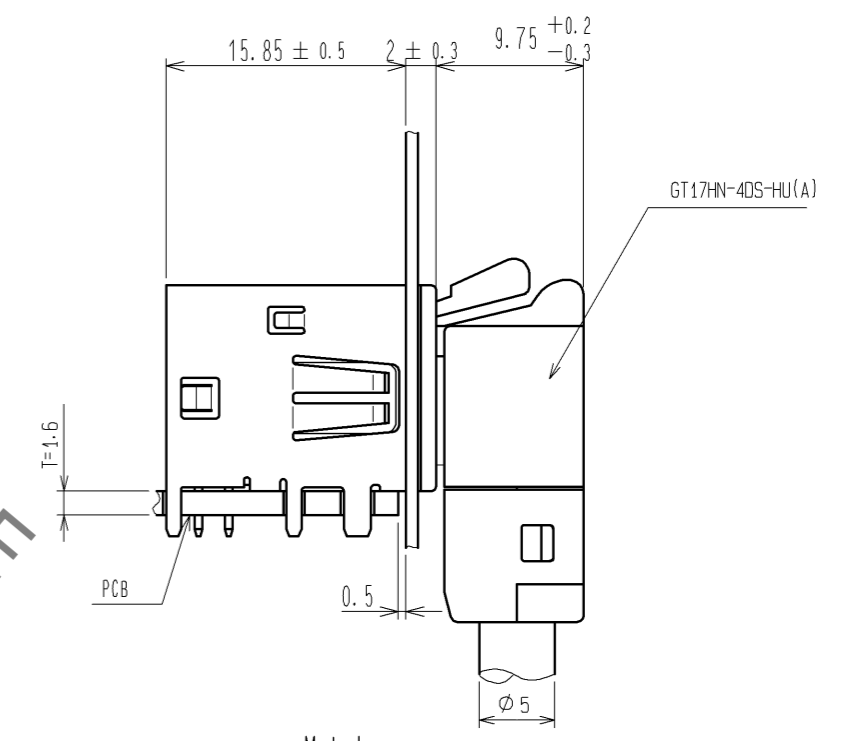

ELV, RoHS Compliant

Mated connector

Mated connector

Recommended PCB layout

Recommended panel layout

2	PBT	Brown	4	Brass	Tin plating
1	Copper alloy	Tin plating	3	Brass	Tin plating
NO.	MATERIAL	FINISH . REMARKS	NO.	MATERIAL	FINISH . REMARKS
UNITS mm		SCALE 2 : 1	COUNT 1	DESCRIPTION OF REVISIONS DIS-T-003922	DESIGNED MH. SHOUJI
				CHECKED TS. KUBOTA	DATE 14. 06. 03
<b>HRS</b> HIROSE ELECTRIC CO., LTD.		APPROVED : NH. NAKATA	13. 06. 19	DRAWING NO. EDC3-167242-01	
		CHECKED : TS. KUBOTA	13. 06. 19	PART NO. GT17HN-4DP-2DS(A)(10)	
		DESIGNED : KK. FURUKAWA	13. 06. 17	CODE NO. CL767-0213-7-10	
		DRAWN : KK. FURUKAWA	13. 06. 17	1/2	

Product storage phase (2:1)

<b>HRS</b>	DRAWING NO.	EDC3-167242-01	$\triangle$ 2/2
	PART NO.	GT17HN-4DP-2DS(A)(10)	
	CODE NO.	CL767-0213-7-10	