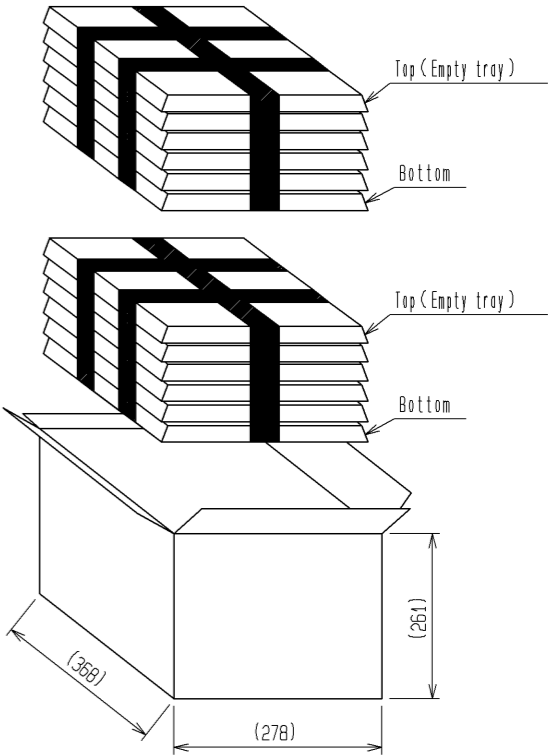

ELV, RoHS Compliant

Mated connector

Mated connector

(Dimension from PCB surface to screw hole)

Recommended panel layout

Recommended PCB layout

2	PBT	Brown	4	Brass	Tin plating		
1	Copper alloy	Tin plating	3	Brass	Tin plating		
NO.	MATERIAL	FINISH . REMARKS	NO.	MATERIAL	FINISH . REMARKS		
UNITS		SCALE	COUNT	DESCRIPTION OF REVISIONS	DESIGNED	CHECKED	DATE
mm		2 : 1					
APPROVED : AR. SHIRAI				10.02.02	DRAWING NO. EDC3-167242-02		
CHECKED : AR. SHIRAI				10.02.02	PART NO. GT17HN-4DP-2DS(A)		
DESIGNED : NA. HARUBAYASHI				10.02.01	CODE NO. CL767-0213-7-00		
DRAWN : HA. SHIMIZU				10.02.01			

HIROSE ELECTRIC CO., LTD.

1/2

DRAWING FOR REFERENCE: This is subject to change without notice 08/11/2012

DRAWING FOR REFERENCE: This is subject to change without notice  
08/11/2012

Packaging style  
Box size: W=278 · D=368 · H=261  
Described client, quantity and product on boxes

65pcs/Tray  
6trays(Sixth tray is empty)/Set  
325pcs×2set=650pcs/box

Packaging condition (2:1)

<b>HRS</b>	DRAWING NO.	EDC3-167242-02	△ 2/2
	PART NO.	GT17HN-4DP-2DS(A)	
	CODE NO.	CL767-0213-7-00	