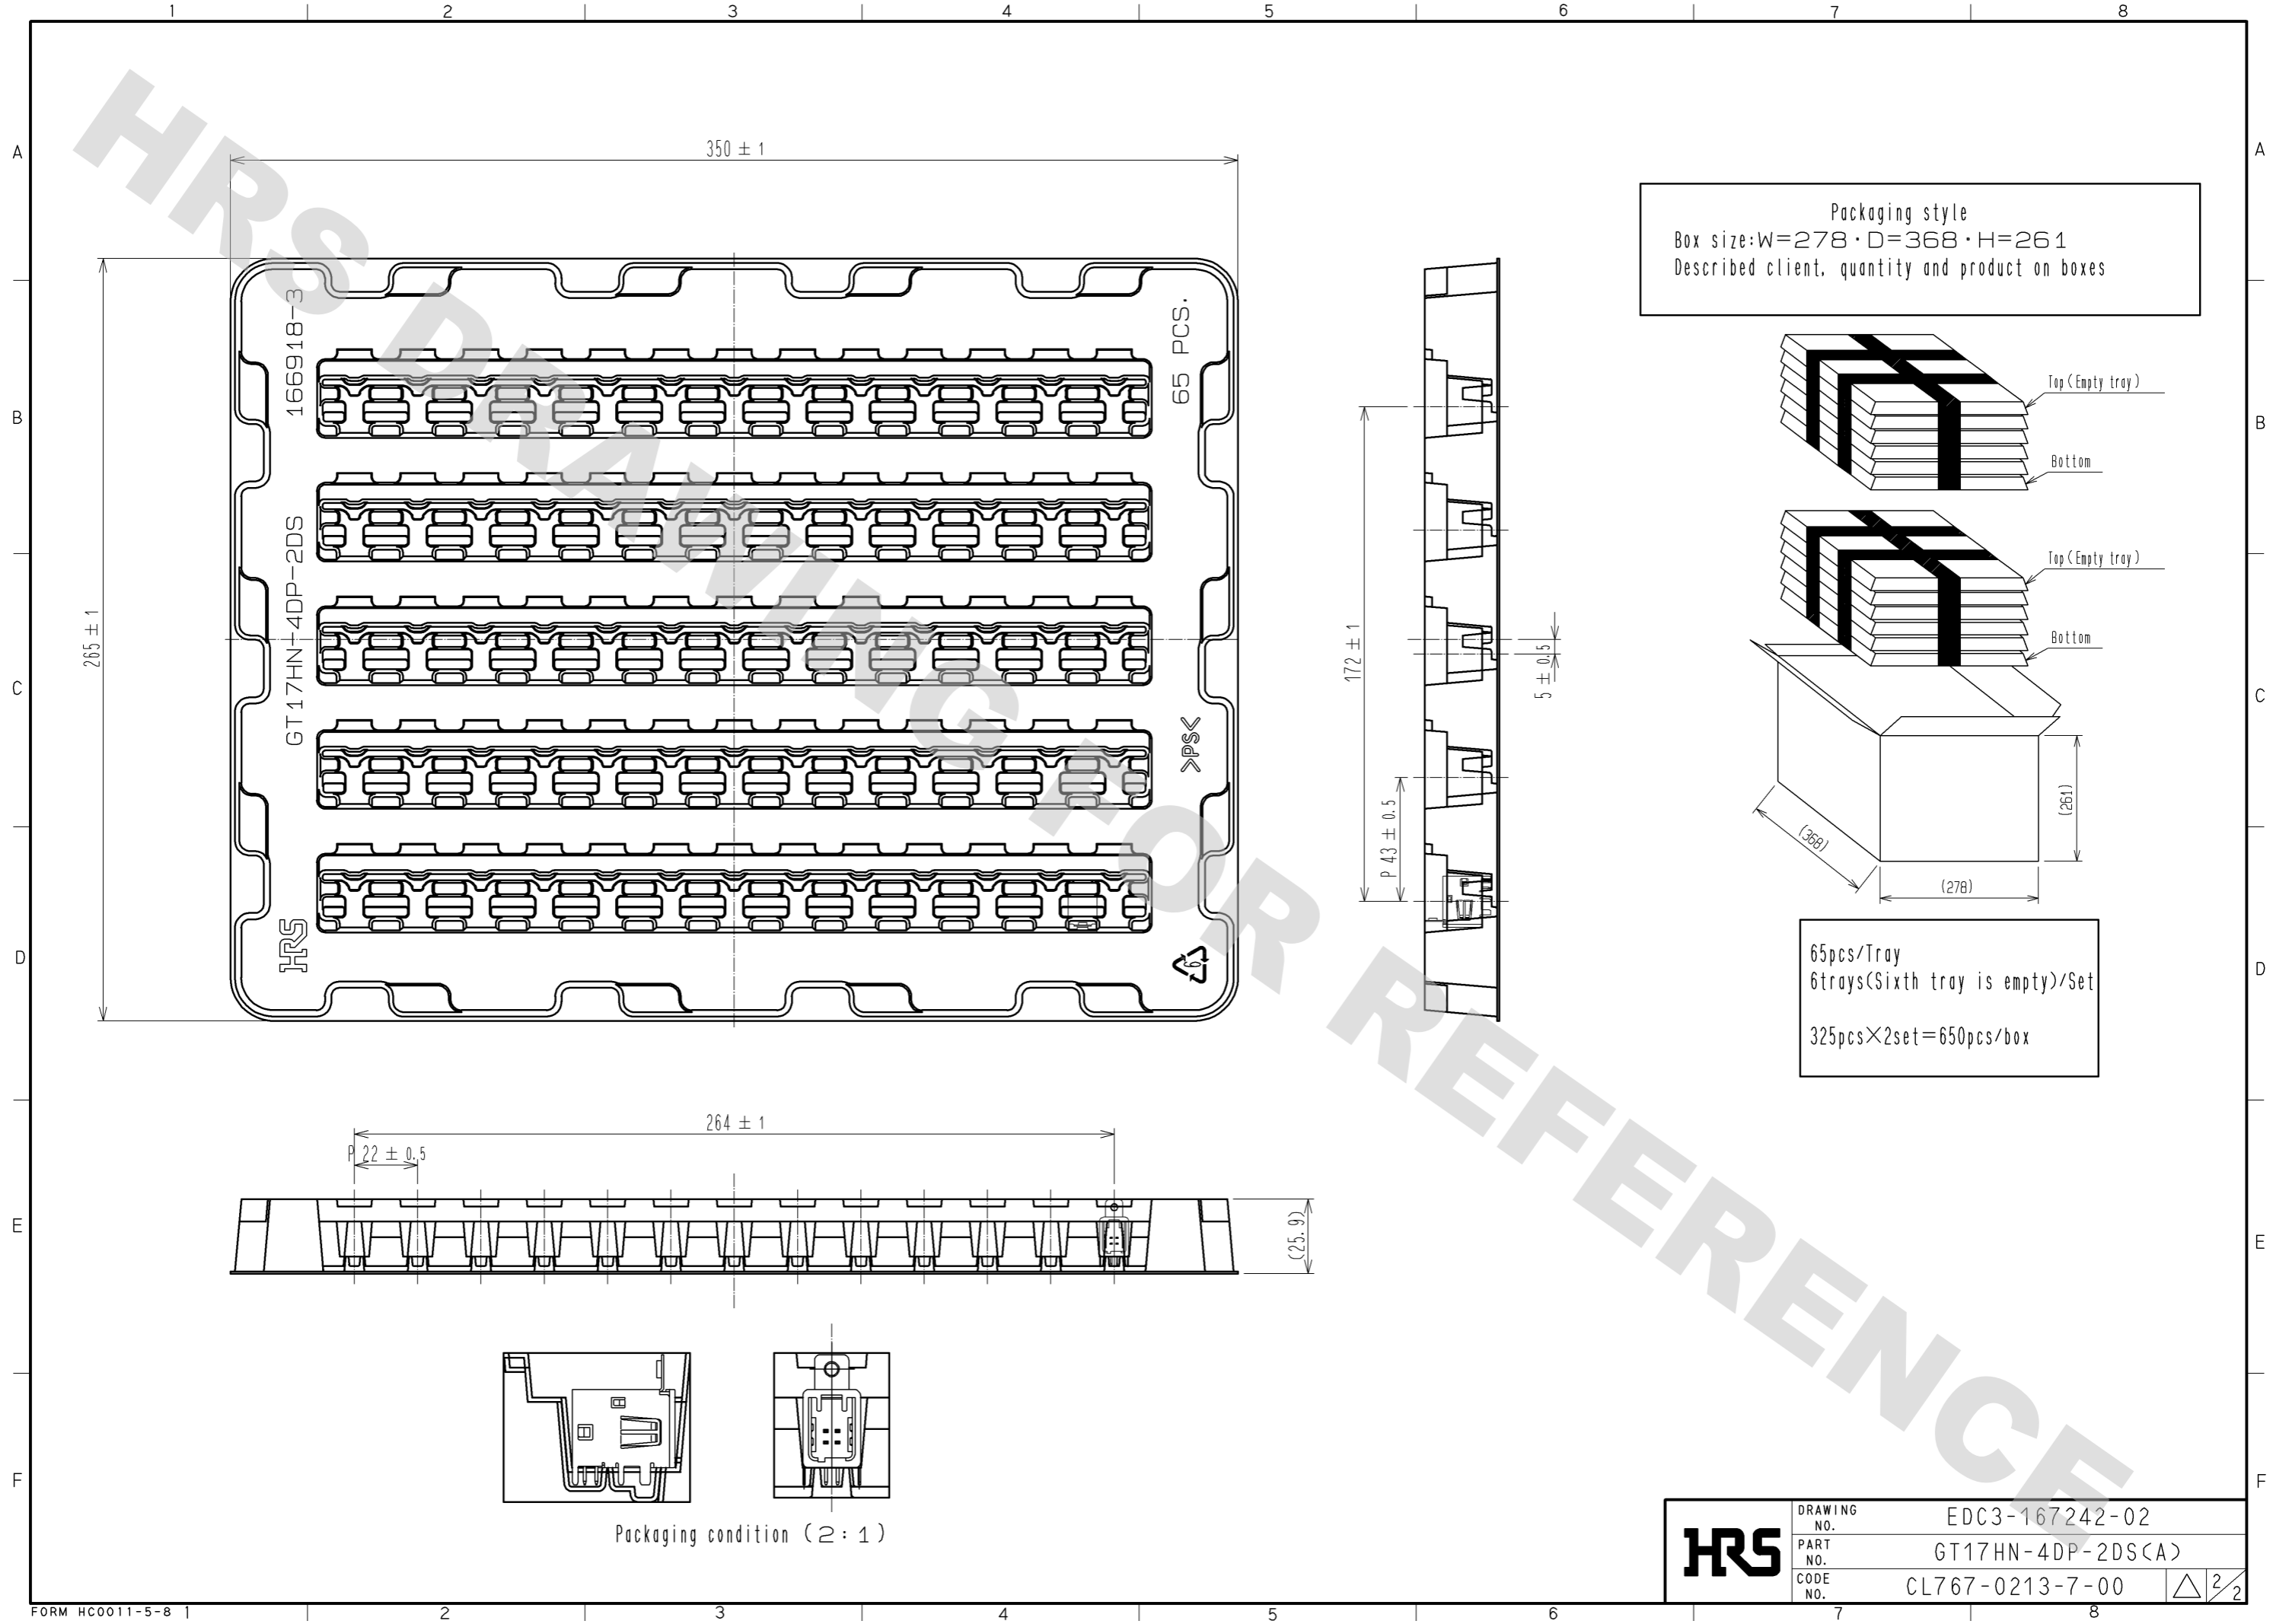

ELV, RoHS Compliant

Mated connector

Mated connector

(Dimension from PCB surface to screw hole)

Recommended panel layout

Recommended PCB layout

2	PBT	Brown	4	Brass	Tin plating		
1	Copper alloy	Tin plating	3	Brass	Tin plating		
NO.	MATERIAL	FINISH . REMARKS	NO.	MATERIAL	FINISH . REMARKS		
UNITS		SCALE	COUNT	DESCRIPTION OF REVISIONS	DESIGNED	CHECKED	DATE
mm		2 : 1					
APPROVED : AR. SHIRAI				10.02.02	DRAWING NO. EDC3-167242-02		
CHECKED : AR. SHIRAI				10.02.02	PART NO. GT17HN-4DP-2DS(A)		
DESIGNED : NA. HARUBAYASHI				10.02.01	CODE NO. CL767-0213-7-00		
DRAWN : HA. SHIMIZU				10.02.01			

HIROSE ELECTRIC CO., LTD.

1/2

DRAWING FOR REFERENCE: This is subject to change without notice 08/11/2012

DRAWING FOR REFERENCE: This is subject to change without notice  
08/11/2012

Packaging style  
Box size: W=278 · D=368 · H=261  
Described client, quantity and product on boxes

65pcs/Tray  
6trays(Sixth tray is empty)/Set  
325pcs×2set=650pcs/box

Packaging condition (2:1)

<b>HRS</b>	DRAWING NO.	EDC3-167242-02	△ 2/2
	PART NO.	GT17HN-4DP-2DS(A)	
	CODE NO.	CL767-0213-7-00	