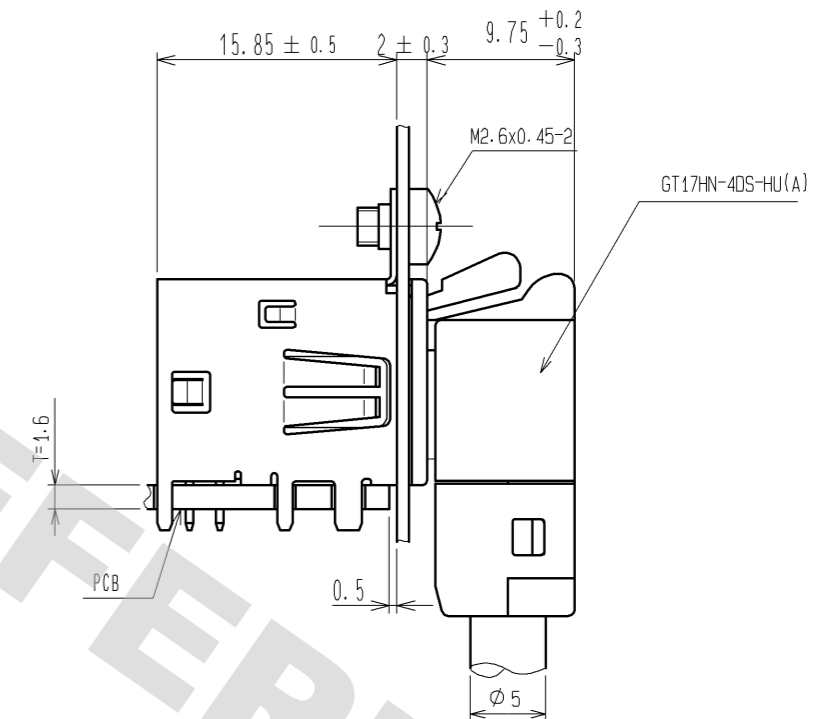

ELV, RoHS Compliant

Mated connector

Mated connector

(Dimension from PCB surface to screw hole)

Recommended panel layout

Recommended PCB layout

2	PBT	Brown	4	Brass	Tin plating		
1	Copper alloy	Tin plating	3	Brass	Tin plating		
NO.	MATERIAL	FINISH . REMARKS	NO.	MATERIAL	FINISH . REMARKS		
UNITS		SCALE	COUNT	DESCRIPTION OF REVISIONS	DESIGNED	CHECKED	DATE
mm		2 : 1					
APPROVED : AR. SHIRAI				10.02.02	DRAWING NO. EDC3-167242-02		
CHECKED : AR. SHIRAI				10.02.02	PART NO. GT17HN-4DP-2DS(A)		
DESIGNED : NA. HARUBAYASHI				10.02.01	CODE NO. CL767-0213-7-00		
DRAWN : HA. SHIMIZU				10.02.01			

HIROSE ELECTRIC CO., LTD.

1/2

DRAWING FOR REFERENCE: This is subject to change without notice 08/11/2012

DRAWING FOR REFERENCE: This is subject to change without notice  
08/11/2012

Packaging style  
Box size: W=278 · D=368 · H=261  
Described client, quantity and product on boxes

65pcs/Tray  
6trays(Sixth tray is empty)/Set  
325pcs×2set=650pcs/box

Packaging condition (2:1)

<b>HRS</b>	DRAWING NO.	EDC3-167242-02	△ 2/2
	PART NO.	GT17HN-4DP-2DS(A)	
	CODE NO.	CL767-0213-7-00	