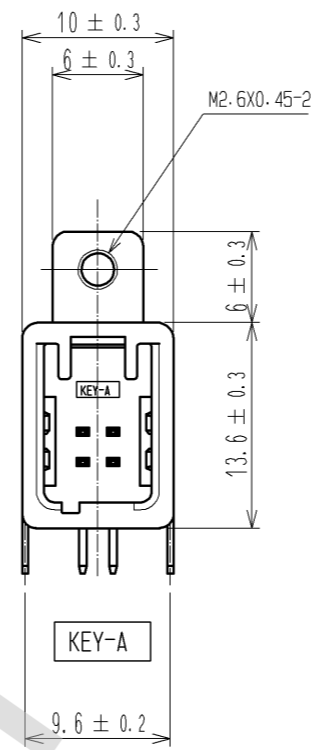

ELV, RoHS Compliant

Mated connector

Mated connector

(Dimension from PCB surface to screw hole)

Recommended panel layout

Recommended PCB layout

2	PBT	Brown	4	Brass	Tin plating		
1	Copper alloy	Tin plating	3	Brass	Tin plating		
NO.	MATERIAL	FINISH . REMARKS	NO.	MATERIAL	FINISH . REMARKS		
UNITS		SCALE	COUNT	DESCRIPTION OF REVISIONS	DESIGNED	CHECKED	DATE
mm		2 : 1					
APPROVED : AR. SHIRAI				10.02.02	DRAWING NO. EDC3-167242-02		
CHECKED : AR. SHIRAI				10.02.02	PART NO. GT17HN-4DP-2DS(A)		
DESIGNED : NA. HARUBAYASHI				10.02.01	CODE NO. CL767-0213-7-00		
DRAWN : HA. SHIMIZU				10.02.01			

HIROSE ELECTRIC CO., LTD.

1/2

DRAWING FOR REFERENCE: This is subject to change without notice 08/11/2012

DRAWING FOR REFERENCE: This is subject to change without notice  
08/11/2012

Packaging style  
Box size: W=278 · D=368 · H=261  
Described client, quantity and product on boxes

65pcs/Tray  
6trays(Sixth tray is empty)/Set  
325pcs×2set=650pcs/box

Packaging condition (2:1)

<b>HRS</b>	DRAWING NO.	EDC3-167242-02	△ 2/2
	PART NO.	GT17HN-4DP-2DS(A)	
	CODE NO.	CL767-0213-7-00	