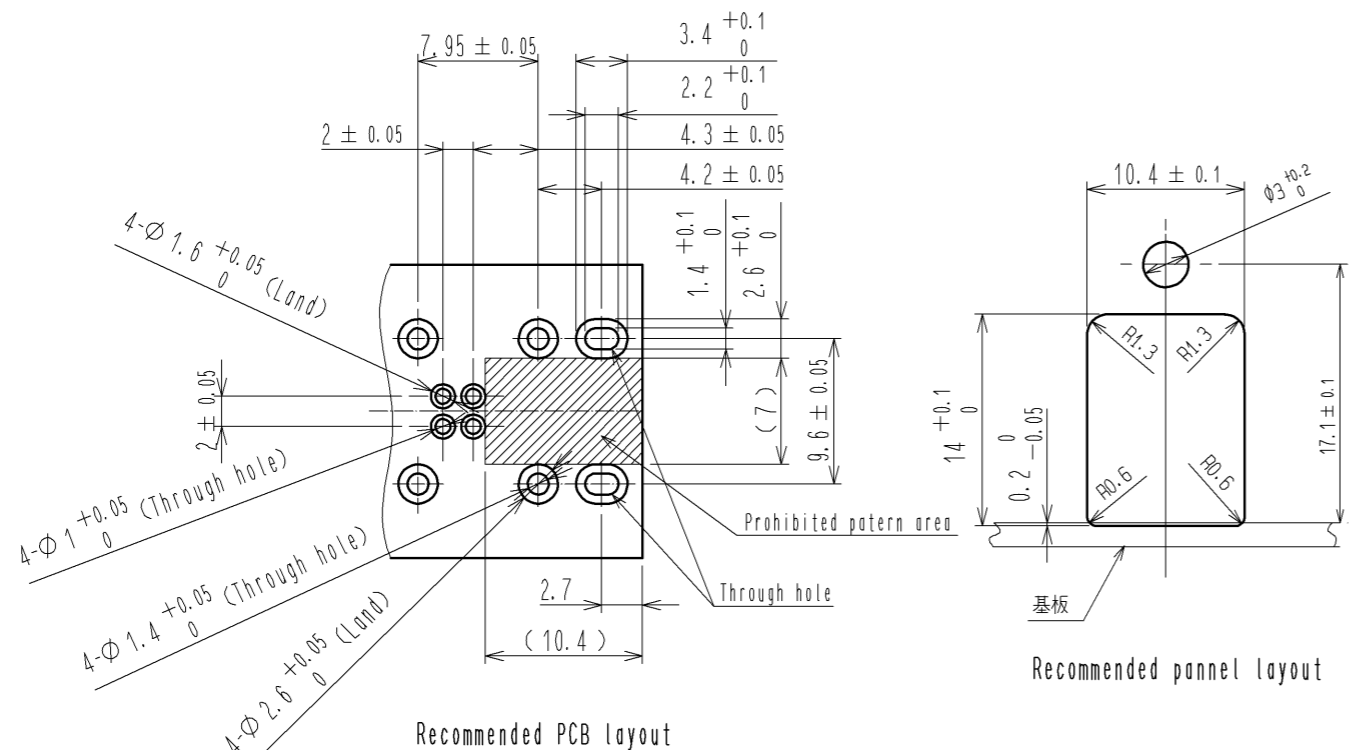

ELV, RoHS Compliant

Mated connector

Mated connector

(Dimension from PCB surface to screw hole)

Recommended panel layout

Recommended PCB layout

2	PBT	Brown	4	Brass	Tin plating		
1	Copper alloy	Tin plating	3	Brass	Tin plating		
NO.	MATERIAL	FINISH . REMARKS	NO.	MATERIAL	FINISH . REMARKS		
UNITS		SCALE	COUNT	DESCRIPTION OF REVISIONS	DESIGNED	CHECKED	DATE
mm		2 : 1					
APPROVED : AR. SHIRAI				10.02.02	DRAWING NO. EDC3-167242-02		
CHECKED : AR. SHIRAI				10.02.02	PART NO. GT17HN-4DP-2DS(A)		
DESIGNED : NA. HARUBAYASHI				10.02.01	CODE NO. CL767-0213-7-00		
DRAWN : HA. SHIMIZU				10.02.01			

HIROSE ELECTRIC CO., LTD.

1/2

DRAWING FOR REFERENCE: This is subject to change without notice 08/11/2012

DRAWING FOR REFERENCE: This is subject to change without notice  
08/11/2012

Packaging style  
Box size: W=278 · D=368 · H=261  
Described client, quantity and product on boxes

65pcs/Tray  
6trays(Sixth tray is empty)/Set  
325pcs×2set=650pcs/box

Packaging condition (2:1)

<b>HRS</b>	DRAWING NO.	EDC3-167242-02	△ 2/2
	PART NO.	GT17HN-4DP-2DS(A)	
	CODE NO.	CL767-0213-7-00	