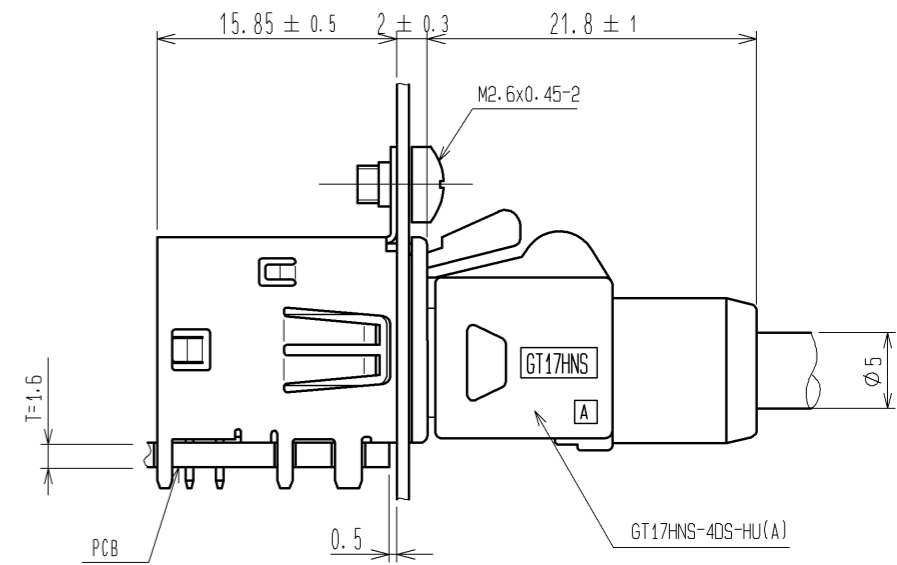

ELV, RoHS Compliant

Mated connector

Mated connector

(Dimension from PCB surface to screw hole)

Recommended panel layout

Recommended PCB layout

2	PBT	Brown	4	Brass	Tin plating		
1	Copper alloy	Tin plating	3	Brass	Tin plating		
NO.	MATERIAL	FINISH . REMARKS	NO.	MATERIAL	FINISH . REMARKS		
UNITS		SCALE	COUNT	DESCRIPTION OF REVISIONS	DESIGNED	CHECKED	DATE
mm		2 : 1					
APPROVED : AR. SHIRAI				10.02.02	DRAWING NO. EDC3-167242-02		
CHECKED : AR. SHIRAI				10.02.02	PART NO. GT17HN-4DP-2DS(A)		
DESIGNED : NA. HARUBAYASHI				10.02.01	CODE NO. CL767-0213-7-00		
DRAWN : HA. SHIMIZU				10.02.01			

HIROSE ELECTRIC CO., LTD.

1/2

DRAWING FOR REFERENCE: This is subject to change without notice 08/11/2012

DRAWING FOR REFERENCE: This is subject to change without notice  
08/11/2012

Packaging style  
Box size: W=278 · D=368 · H=261  
Described client, quantity and product on boxes

65pcs/Tray  
6trays(Sixth tray is empty)/Set  
325pcs×2set=650pcs/box

Packaging condition (2:1)

<b>HRS</b>	DRAWING NO.	EDC3-167242-02	△ 2/2
	PART NO.	GT17HN-4DP-2DS(A)	
	CODE NO.	CL767-0213-7-00	