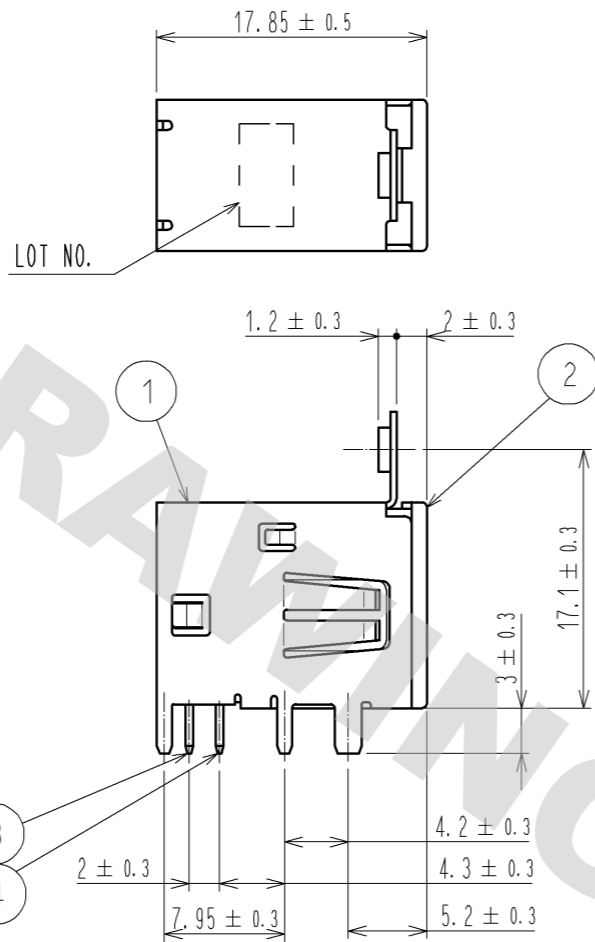

ELV, RoHS Compliant

Mated connector

Mated connector

(Dimension from PCB surface to screw hole)

Recommended panel layout

Recommended PCB layout

2	PBT	Brown	4	Brass	Tin plating		
1	Copper alloy	Tin plating	3	Brass	Tin plating		
NO.	MATERIAL	FINISH . REMARKS	NO.	MATERIAL	FINISH . REMARKS		
UNITS		SCALE	COUNT	DESCRIPTION OF REVISIONS	DESIGNED	CHECKED	DATE
mm		2 : 1					
APPROVED : AR. SHIRAI				10.02.02	DRAWING NO. EDC3-167242-02		
CHECKED : AR. SHIRAI				10.02.02	PART NO. GT17HN-4DP-2DS(A)		
DESIGNED : NA. HARUBAYASHI				10.02.01	CODE NO. CL767-0213-7-00		
DRAWN : HA. SHIMIZU				10.02.01			

HIROSE ELECTRIC CO., LTD.

1/2

DRAWING FOR REFERENCE: This is subject to change without notice 08/11/2012

DRAWING FOR REFERENCE: This is subject to change without notice  
08/11/2012

Packaging style  
Box size: W=278 · D=368 · H=261  
Described client, quantity and product on boxes

65pcs/Tray  
6trays(Sixth tray is empty)/Set  
325pcs×2set=650pcs/box

Packaging condition (2:1)

<b>HRS</b>	DRAWING NO.	EDC3-167242-02	△ 2/2
	PART NO.	GT17HN-4DP-2DS(A)	
	CODE NO.	CL767-0213-7-00	