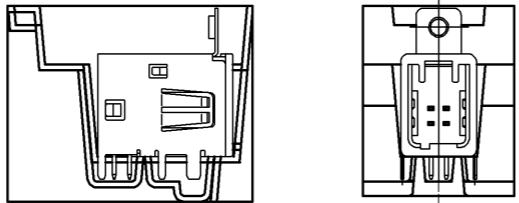

ELV, RoHS Compliant

Mated connector

Mated connector

(Dimension from PCB surface to screw hole)

Recommended panel layout

Recommended PCB layout

2	PBT	Brown	4	Brass	Tin plating		
1	Copper alloy	Tin plating	3	Brass	Tin plating		
NO.	MATERIAL	FINISH . REMARKS	NO.	MATERIAL	FINISH . REMARKS		
UNITS		SCALE	COUNT	DESCRIPTION OF REVISIONS	DESIGNED	CHECKED	DATE
mm		2 : 1					
APPROVED : AR. SHIRAI				10.02.02	DRAWING NO. EDC3-167242-02		
CHECKED : AR. SHIRAI				10.02.02	PART NO. GT17HN-4DP-2DS(A)		
DESIGNED : NA. HARUBAYASHI				10.02.01	CODE NO. CL767-0213-7-00		
DRAWN : HA. SHIMIZU				10.02.01			

HIROSE ELECTRIC CO., LTD.

1/2

DRAWING FOR REFERENCE: This is subject to change without notice 08/11/2012

DRAWING FOR REFERENCE: This is subject to change without notice  
08/11/2012

Packaging style  
Box size: W=278 · D=368 · H=261  
Described client, quantity and product on boxes

65pcs/Tray  
6trays(Sixth tray is empty)/Set  
325pcs×2set=650pcs/box

Packaging condition (2:1)

<b>HRS</b>	DRAWING NO.	EDC3-167242-02	△ 2/2
	PART NO.	GT17HN-4DP-2DS(A)	
	CODE NO.	CL767-0213-7-00	