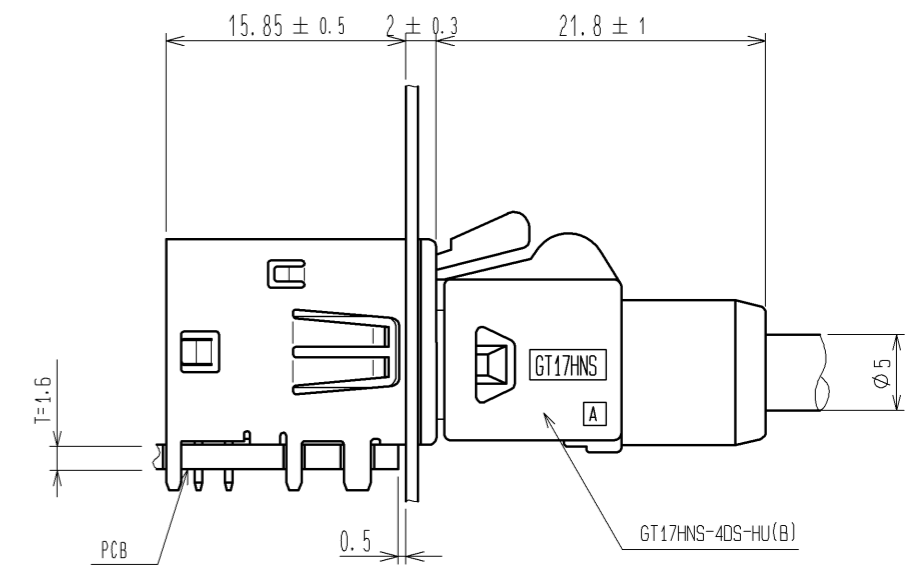

ELV, RoHS Compliant

Mated connector

Mated connector

Recommended PCB layout

Recommended panel layout

2	PBT	Green	4	Brass	Tin plating
1	Copper alloy	Tin plating	3	Brass	Tin plating
NO.	MATERIAL	FINISH . REMARKS	NO.	MATERIAL	FINISH . REMARKS
UNITS mm		SCALE 2 : 1	COUNT 	DESCRIPTION OF REVISIONS	DESIGNED
HRS HIROSE ELECTRIC CO., LTD.		APPROVED : NH. NAKATA	13.08.22	DRAWING NO.	EDC3-168861-02
		CHECKED : NH. NAKATA	13.08.22	PART NO.	GT17HN-4DP-2DS(B)(10)
		DESIGNED : TS. KUBOTA	13.08.21	CODE NO.	CL767-0266-3-10
		DRAWN : TS. KUBOTA	13.08.21		1/2

Packaging style
 Box size:W=278 · D=368 · H=261
 Described client, quantity and product on boxes

65pcs/Tray
 6trays(Sixth tray is empty)/Set
 325pcs×2set=650pcs/box

HRS	DRAWING NO.	EDC3-168861-02	△ 2/2
	PART NO.	GT17HN-4DP-2DS(B)(10)	
	CODE NO.	CL767-0266-3-10	