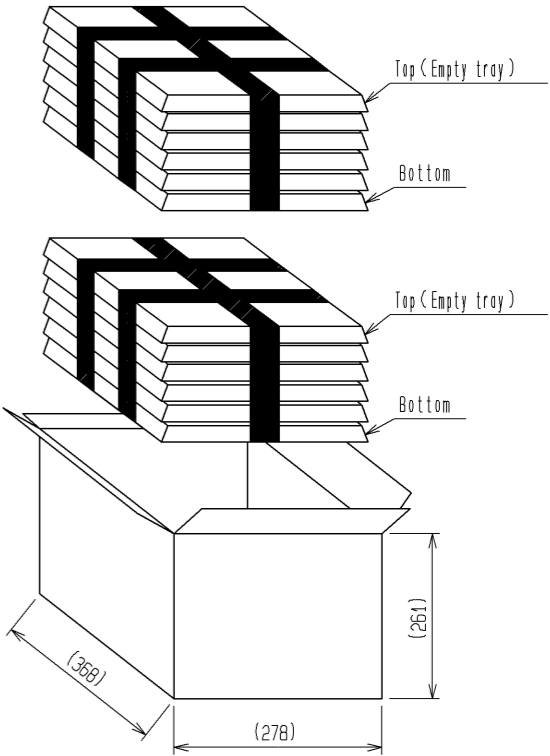

ELV, RoHS Compliant

Mated connector

Mated connector

Recommended PCB layout

Recommended panel layout

2	PBT	Green	4	Brass	Tin plating
1	Copper alloy	Tin plating	3	Brass	Tin plating
NO.	MATERIAL	FINISH . REMARKS	NO.	MATERIAL	FINISH . REMARKS
UNITS mm		SCALE 2 : 1	COUNT 	DESCRIPTION OF REVISIONS	DESIGNED
HRS HIROSE ELECTRIC CO., LTD.		APPROVED : NH. NAKATA	13.08.22	DRAWING NO.	EDC3-168861-02
		CHECKED : NH. NAKATA	13.08.22	PART NO.	GT17HN-4DP-2DS(B)(10)
		DESIGNED : TS. KUBOTA	13.08.21	CODE NO.	CL767-0266-3-10
		DRAWN : TS. KUBOTA	13.08.21		1/2

Packaging style
 Box size:W=278 · D=368 · H=261
 Described client, quantity and product on boxes

65pcs/Tray
 6trays(Sixth tray is empty)/Set
 325pcs×2set=650pcs/box

HRS	DRAWING NO.	EDC3-168861-02	△ 2/2
	PART NO.	GT17HN-4DP-2DS(B)(10)	
	CODE NO.	CL767-0266-3-10	