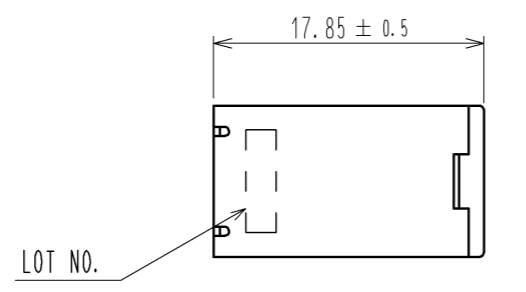

ELV, RoHS Compliant

Mated connector

Mated connector

Recommended PCB layout

Recommended panel layout

2	PBT	Green	4	Brass	Tin plating
1	Copper alloy	Tin plating	3	Brass	Tin plating
NO.	MATERIAL	FINISH . REMARKS	NO.	MATERIAL	FINISH . REMARKS
UNITS mm		SCALE 2 : 1	COUNT 	DESCRIPTION OF REVISIONS	DESIGNED
HRS HIROSE ELECTRIC CO., LTD.		APPROVED : NH. NAKATA	13.08.22	DRAWING NO.	EDC3-168861-02
		CHECKED : NH. NAKATA	13.08.22	PART NO.	GT17HN-4DP-2DS(B)(10)
		DESIGNED : TS. KUBOTA	13.08.21	CODE NO.	CL767-0266-3-10
		DRAWN : TS. KUBOTA	13.08.21		1/2

Packaging style
 Box size:W=278 · D=368 · H=261
 Described client, quantity and product on boxes

65pcs/Tray
 6trays(Sixth tray is empty)/Set
 325pcs×2set=650pcs/box

HRS	DRAWING NO.	EDC3-168861-02	△ 2/2
	PART NO.	GT17HN-4DP-2DS(B)(10)	
	CODE NO.	CL767-0266-3-10	