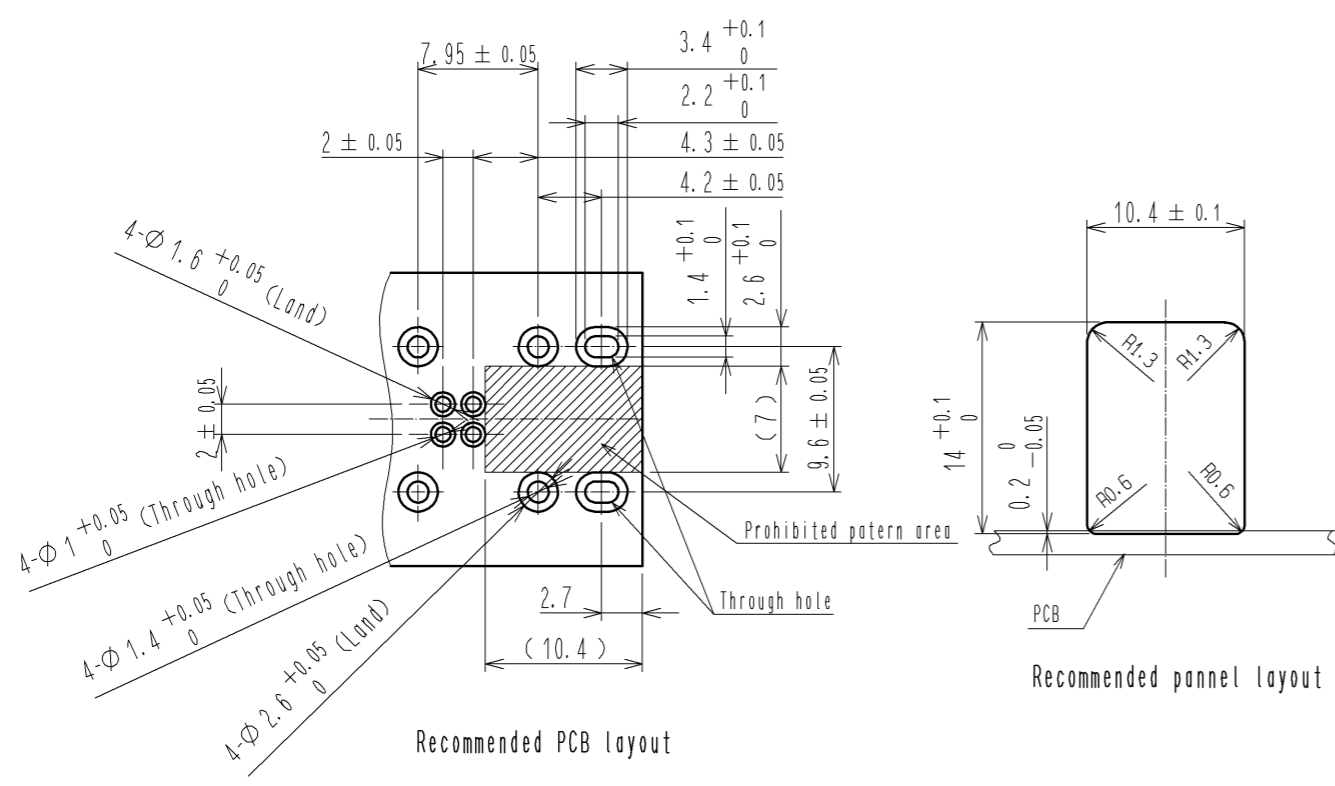

ELV, RoHS Compliant

Mated connector

Mated connector

Recommended PCB layout

Recommended panel layout

2	PBT	Green	4	Brass	Tin plating
1	Copper alloy	Tin plating	3	Brass	Tin plating
NO.	MATERIAL	FINISH . REMARKS	NO.	MATERIAL	FINISH . REMARKS
UNITS mm		SCALE 2 : 1	COUNT 	DESCRIPTION OF REVISIONS	DESIGNED
HRS HIROSE ELECTRIC CO., LTD.		APPROVED : NH. NAKATA	13.08.22	DRAWING NO.	EDC3-168861-02
		CHECKED : NH. NAKATA	13.08.22	PART NO.	GT17HN-4DP-2DS(B)(10)
		DESIGNED : TS. KUBOTA	13.08.21	CODE NO.	CL767-0266-3-10
		DRAWN : TS. KUBOTA	13.08.21		1/2

Packaging style
 Box size:W=278 · D=368 · H=261
 Described client, quantity and product on boxes

65pcs/Tray
 6trays(Sixth tray is empty)/Set
 325pcs×2set=650pcs/box

HRS	DRAWING NO.	EDC3-168861-02	△ 2/2
	PART NO.	GT17HN-4DP-2DS(B)(10)	
	CODE NO.	CL767-0266-3-10	