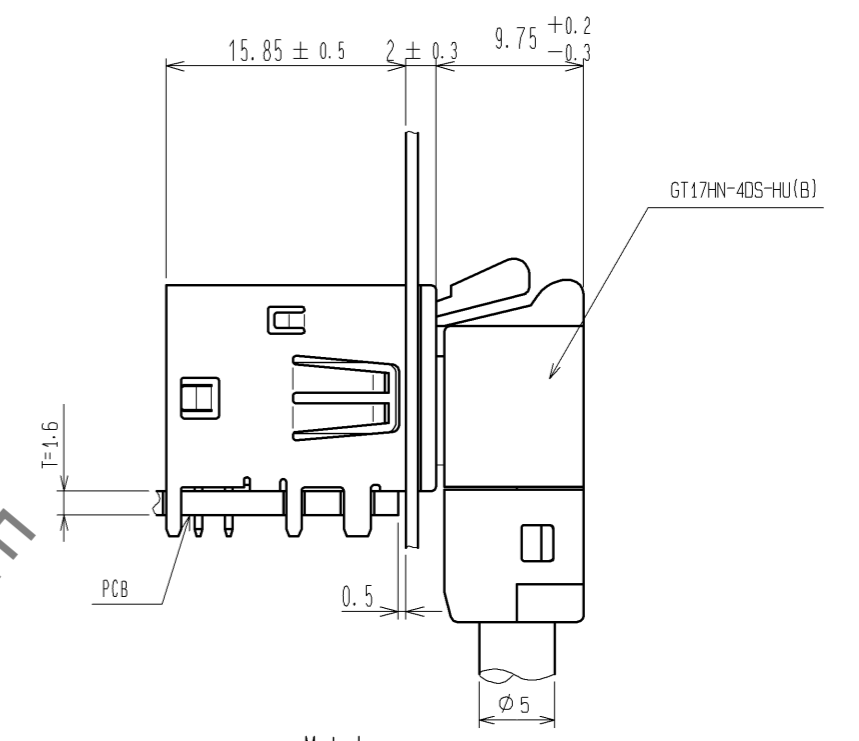

ELV, RoHS Compliant

Mated connector

Mated connector

Recommended PCB layout

Recommended panel layout

2	PBT	Green	4	Brass	Tin plating
1	Copper alloy	Tin plating	3	Brass	Tin plating
NO.	MATERIAL	FINISH . REMARKS	NO.	MATERIAL	FINISH . REMARKS
UNITS mm		SCALE 2 : 1	COUNT 	DESCRIPTION OF REVISIONS	DESIGNED
HRS HIROSE ELECTRIC CO., LTD.		APPROVED : NH. NAKATA	13.08.22	DRAWING NO.	EDC3-168861-02
		CHECKED : NH. NAKATA	13.08.22	PART NO.	GT17HN-4DP-2DS(B)(10)
		DESIGNED : TS. KUBOTA	13.08.21	CODE NO.	CL767-0266-3-10
		DRAWN : TS. KUBOTA	13.08.21		1/2

Packaging style
 Box size:W=278 · D=368 · H=261
 Described client, quantity and product on boxes

65pcs/Tray
 6trays(Sixth tray is empty)/Set
 325pcs×2set=650pcs/box

HRS	DRAWING NO.	EDC3-168861-02	△ 2/2
	PART NO.	GT17HN-4DP-2DS(B)(10)	
	CODE NO.	CL767-0266-3-10	