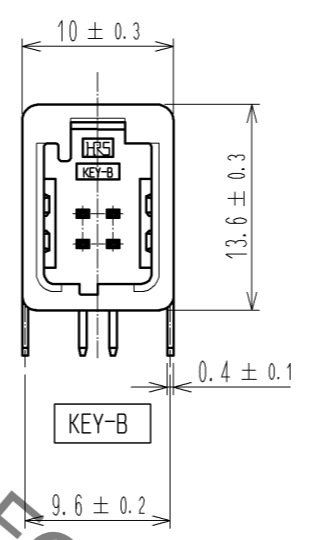

ELV, RoHS Compliant

Mated connector

Mated connector

Recommended PCB layout

Recommended panel layout

2	PBT	Green	4	Brass	Tin plating
1	Copper alloy	Tin plating	3	Brass	Tin plating
NO.	MATERIAL	FINISH . REMARKS	NO.	MATERIAL	FINISH . REMARKS
UNITS mm		SCALE 2 : 1	COUNT 	DESCRIPTION OF REVISIONS	DESIGNED
HRS HIROSE ELECTRIC CO., LTD.		APPROVED : NH. NAKATA	13.08.22	DRAWING NO.	EDC3-168861-02
		CHECKED : NH. NAKATA	13.08.22	PART NO.	GT17HN-4DP-2DS(B)(10)
		DESIGNED : TS. KUBOTA	13.08.21	CODE NO.	CL767-0266-3-10
		DRAWN : TS. KUBOTA	13.08.21		1/2

Packaging style
 Box size:W=278 · D=368 · H=261
 Described client, quantity and product on boxes

65pcs/Tray
 6trays(Sixth tray is empty)/Set
 325pcs×2set=650pcs/box

HRS	DRAWING NO.	EDC3-168861-02	△ 2/2
	PART NO.	GT17HN-4DP-2DS(B)(10)	
	CODE NO.	CL767-0266-3-10	