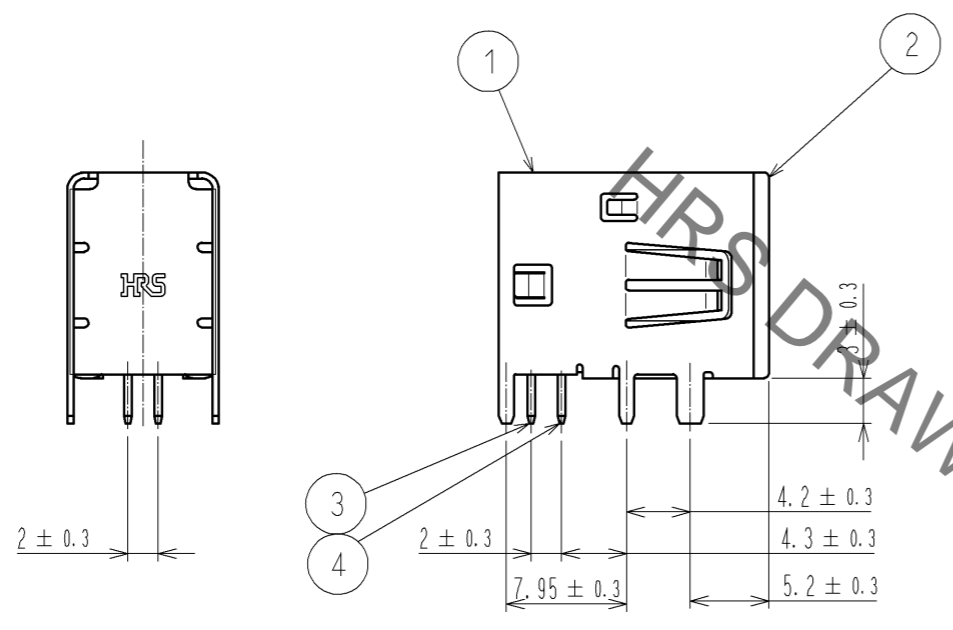

ELV, RoHS Compliant

Mated connector

Mated connector

Recommended PCB layout

Recommended panel layout

2	PBT	Green	4	Brass	Tin plating
1	Copper alloy	Tin plating	3	Brass	Tin plating
NO.	MATERIAL	FINISH . REMARKS	NO.	MATERIAL	FINISH . REMARKS
UNITS mm		SCALE 2 : 1	COUNT 	DESCRIPTION OF REVISIONS	DESIGNED
HRS HIROSE ELECTRIC CO., LTD.		APPROVED : NH. NAKATA	13.08.22	DRAWING NO.	EDC3-168861-02
		CHECKED : NH. NAKATA	13.08.22	PART NO.	GT17HN-4DP-2DS(B)(10)
		DESIGNED : TS. KUBOTA	13.08.21	CODE NO.	CL767-0266-3-10
		DRAWN : TS. KUBOTA	13.08.21		1/2

Packaging style
 Box size:W=278 · D=368 · H=261
 Described client, quantity and product on boxes

65pcs/Tray
 6trays(Sixth tray is empty)/Set
 325pcs×2set=650pcs/box

HRS	DRAWING NO.	EDC3-168861-02	△ 2/2
	PART NO.	GT17HN-4DP-2DS(B)(10)	
	CODE NO.	CL767-0266-3-10	