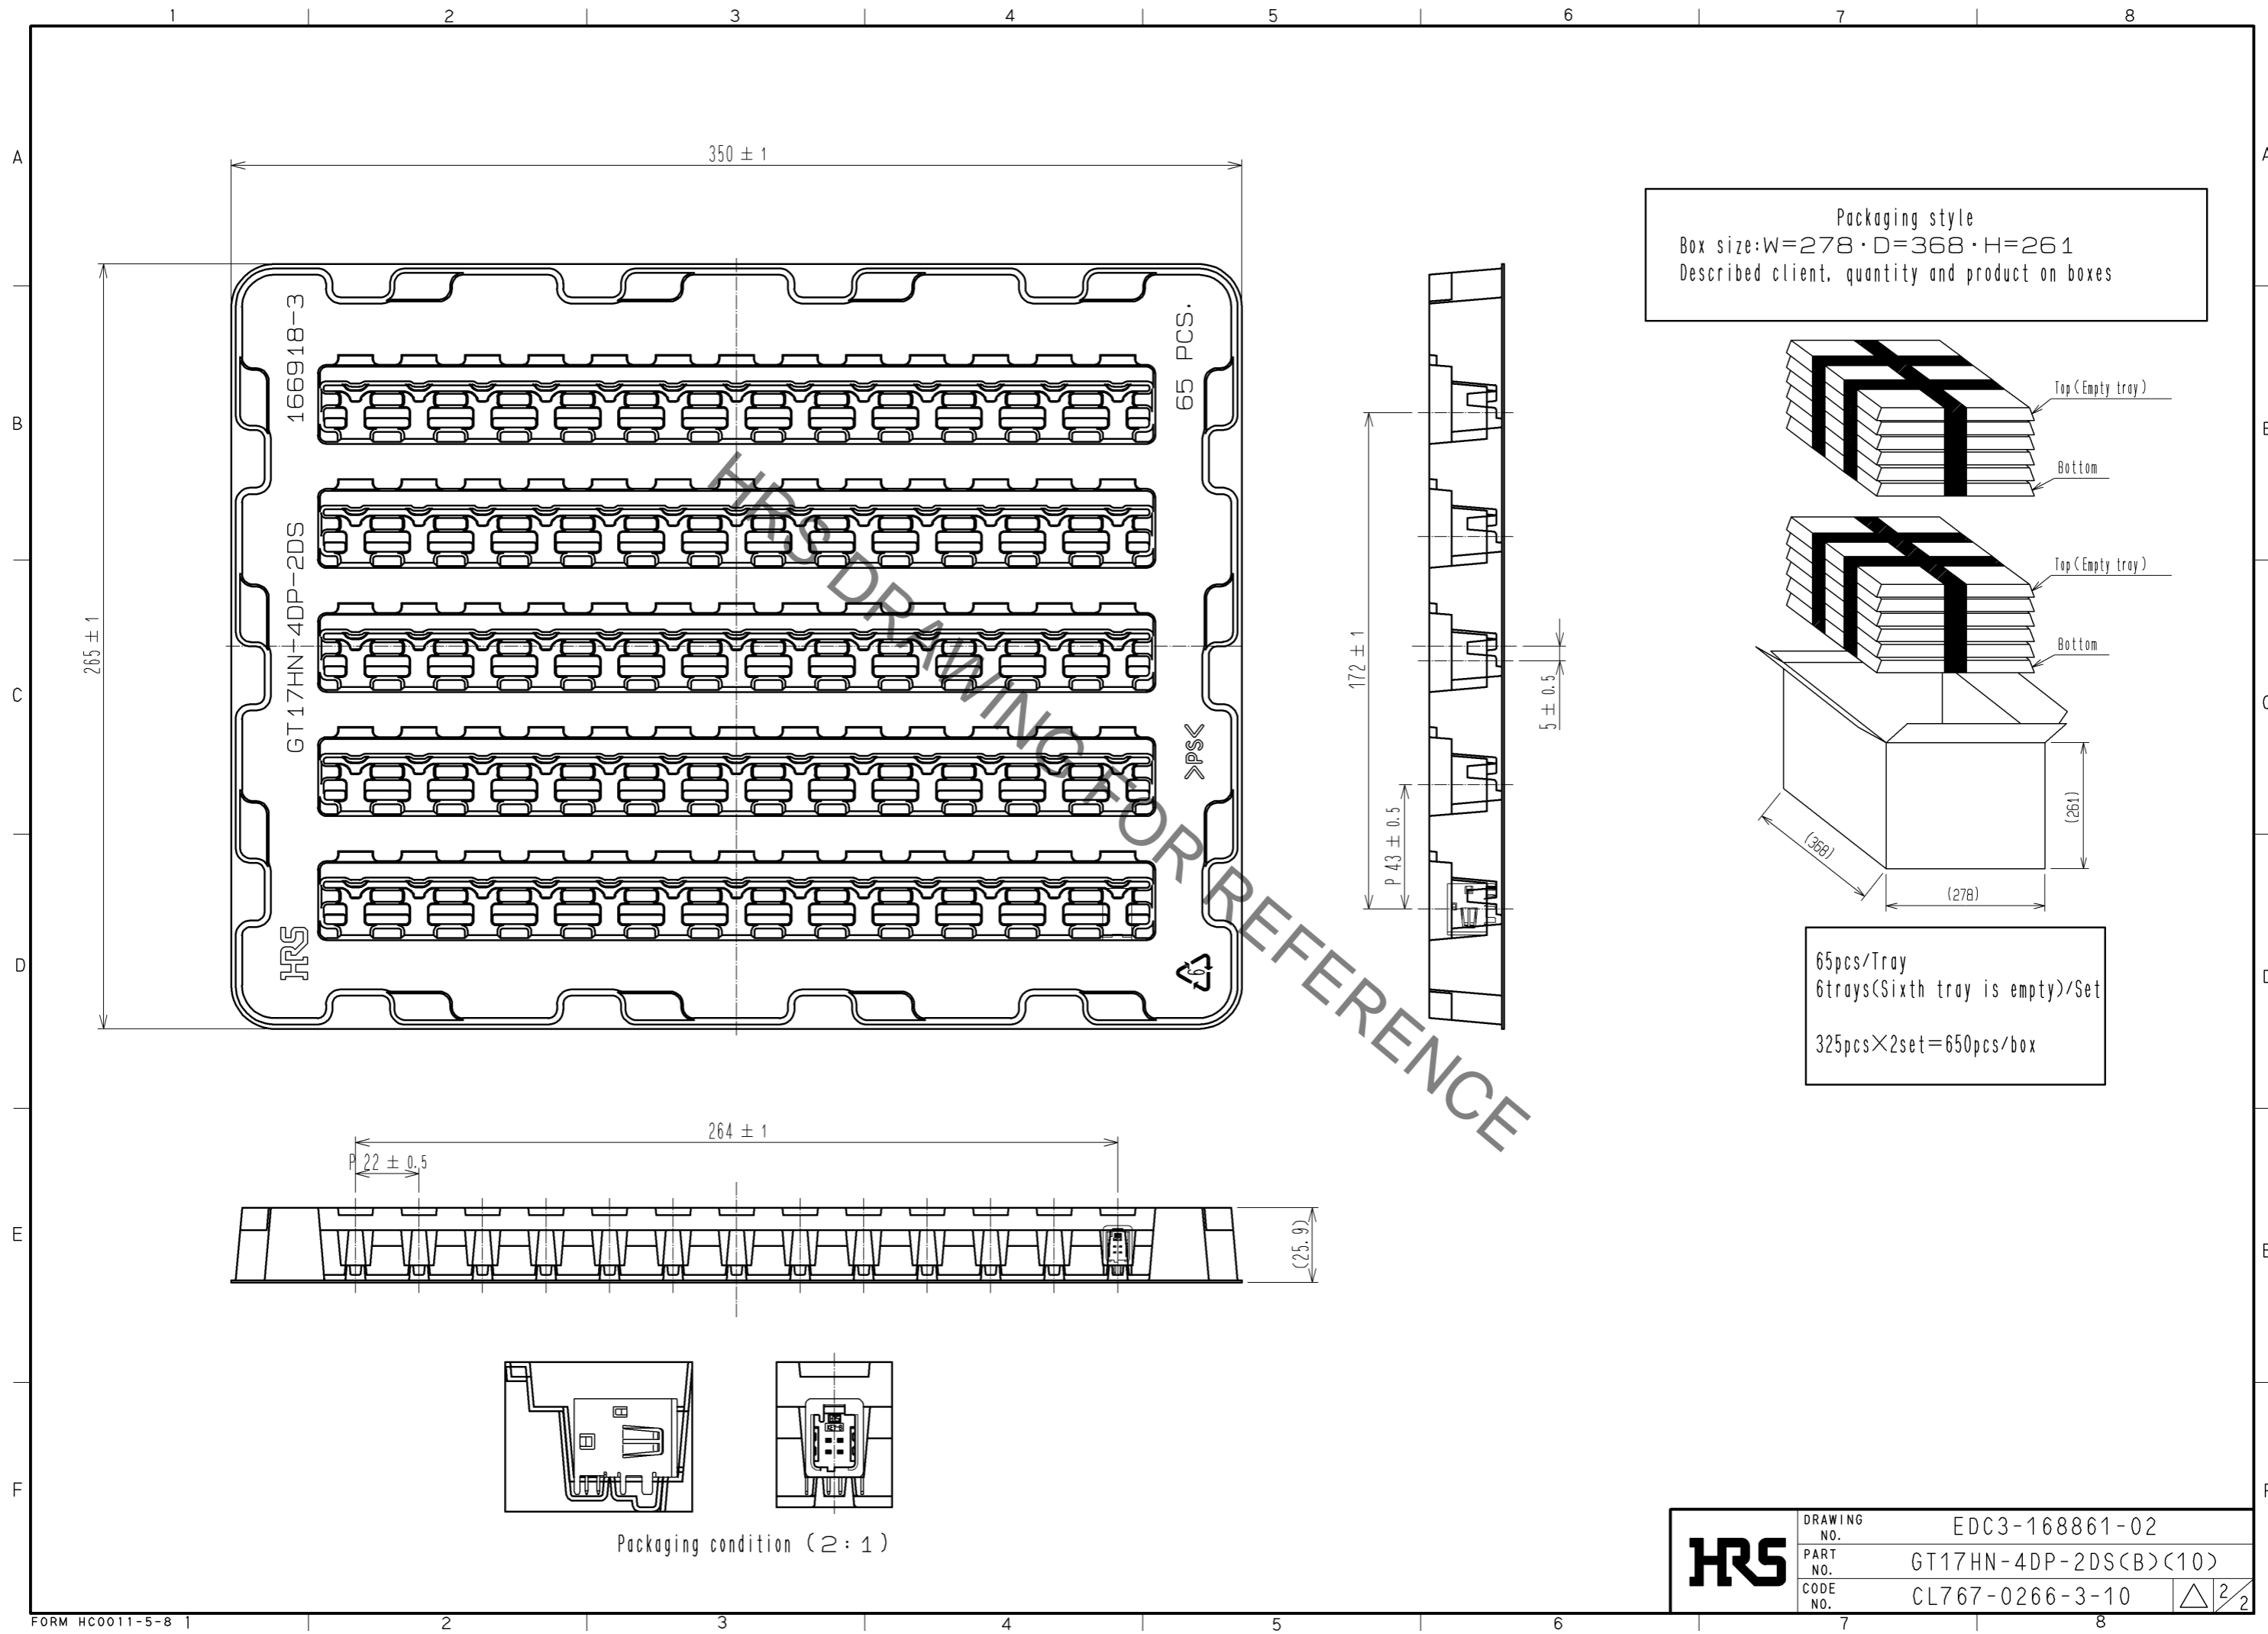

ELV, RoHS Compliant

Mated connector

Mated connector

Recommended PCB layout

Recommended panel layout

2	PBT	Green	4	Brass	Tin plating
1	Copper alloy	Tin plating	3	Brass	Tin plating
NO.	MATERIAL	FINISH . REMARKS	NO.	MATERIAL	FINISH . REMARKS
UNITS mm		SCALE 2 : 1	COUNT 	DESCRIPTION OF REVISIONS	DESIGNED
HRS HIROSE ELECTRIC CO., LTD.		APPROVED : NH. NAKATA	13.08.22	DRAWING NO.	EDC3-168861-02
		CHECKED : NH. NAKATA	13.08.22	PART NO.	GT17HN-4DP-2DS(B)(10)
		DESIGNED : TS. KUBOTA	13.08.21	CODE NO.	CL767-0266-3-10
		DRAWN : TS. KUBOTA	13.08.21		1/2

Packaging style
 Box size:W=278 · D=368 · H=261
 Described client, quantity and product on boxes

65pcs/Tray
 6trays(Sixth tray is empty)/Set
 325pcs×2set=650pcs/box

HRS	DRAWING NO.	EDC3-168861-02	△ 2/2
	PART NO.	GT17HN-4DP-2DS(B)(10)	
	CODE NO.	CL767-0266-3-10	