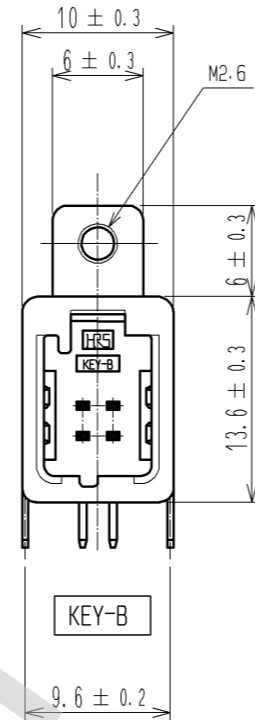

ELV, RoHS Compliant

LOT NO.

Mated connector

Mated connector

Recommended PCB layout

Recommended panel layout

(Dimension from PCB surface to screw hole)

2	PBT	Green	4	Brass	Tin plating
1	Copper alloy	Tin plating	3	Brass	Tin plating
NO.	MATERIAL	FINISH . REMARKS	NO.	MATERIAL	FINISH . REMARKS
UNITS	mm	SCALE	2 : 1	COUNT	△
		DESCRIPTION OF REVISIONS	DESIGNED	CHECKED	DATE
APPROVED : AR. SHIRAI		12.02.08	DRAWING NO. EDC3-168861-01		
CHECKED : NH. NAKATA		12.02.07	PART NO. GT17HN-4DP-2DS(B)		
DESIGNED : KK. FURUKAWA		12.02.07	CODE NO. CL767-0266-3-00		
DRAWN : KH. NAKAMURA		12.02.06	1/2		

DRAWING FOR REFERENCE: This is subject to change without notice 08/11/2012

DRAWING FOR REFERENCE: This is subject to change without notice
08/11/2012

Packaging style
 Box size: W=278 · D=368 · H=261
 Described client, quantity and product on boxes

65pcs/Tray
 6trays(Sixth tray is empty)/Set
 325pcs×2set=650pcs/box

Packaging condition (2:1)

HRS	DRAWING NO.	EDC3-168861-01	△ 2/2
	PART NO.	GT17HN-4DP-2DS(B)	
	CODE NO.	CL767-0266-3-00	

X-ON Electronics