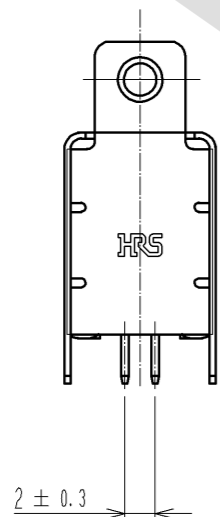

ELV, RoHS Compliant

LOT NO.

Mated connector

Mated connector

Recommended PCB layout

Recommended panel layout

(Dimension from PCB surface to screw hole)

2	PBT	Green	4	Brass	Tin plating
1	Copper alloy	Tin plating	3	Brass	Tin plating
NO.	MATERIAL	FINISH . REMARKS	NO.	MATERIAL	FINISH . REMARKS
UNITS	mm	SCALE	2 : 1	COUNT	△
		DESCRIPTION OF REVISIONS	DESIGNED	CHECKED	DATE
APPROVED : AR. SHIRAI		12.02.08	DRAWING NO. EDC3-168861-01		
CHECKED : NH. NAKATA		12.02.07	PART NO. GT17HN-4DP-2DS(B)		
DESIGNED : KK. FURUKAWA		12.02.07	CODE NO. CL767-0266-3-00		
DRAWN : KH. NAKAMURA		12.02.06	1/2		

DRAWING FOR REFERENCE: This is subject to change without notice 08/11/2012

DRAWING FOR REFERENCE: This is subject to change without notice
08/11/2012

Packaging style
 Box size: W=278 · D=368 · H=261
 Described client, quantity and product on boxes

65pcs/Tray
 6trays(Sixth tray is empty)/Set
 325pcs×2set=650pcs/box

Packaging condition (2:1)

HRS	DRAWING NO.	EDC3-168861-01	△ 2/2
	PART NO.	GT17HN-4DP-2DS(B)	
	CODE NO.	CL767-0266-3-00	

X-ON Electronics