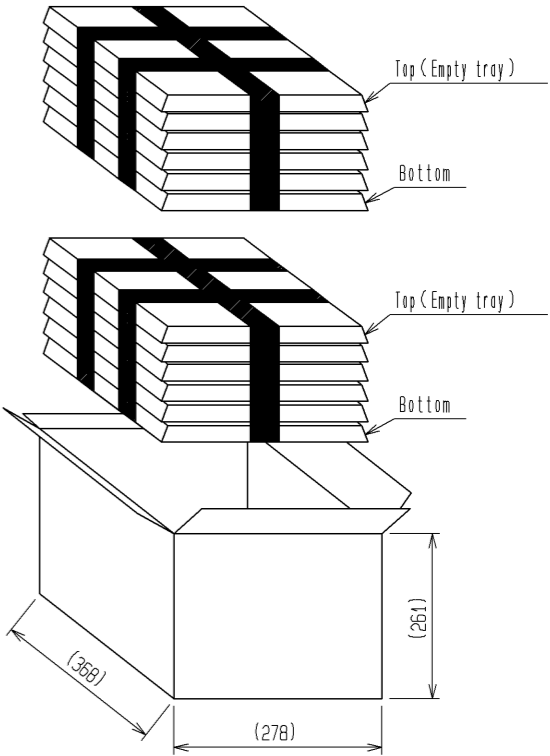

ELV, RoHS Compliant

LOT NO.

Mated connector

Mated connector

Recommended PCB layout

Recommended panel layout

(Dimension from PCB surface to screw hole)

2	PBT	Green	4	Brass	Tin plating
1	Copper alloy	Tin plating	3	Brass	Tin plating
NO.	MATERIAL	FINISH . REMARKS	NO.	MATERIAL	FINISH . REMARKS
UNITS	mm	SCALE	2 : 1	COUNT	△
		DESCRIPTION OF REVISIONS	DESIGNED	CHECKED	DATE
APPROVED : AR. SHIRAI		12.02.08	DRAWING NO. EDC3-168861-01		
CHECKED : NH. NAKATA		12.02.07	PART NO. GT17HN-4DP-2DS(B)		
DESIGNED : KK. FURUKAWA		12.02.07	CODE NO. CL767-0266-3-00		
DRAWN : KH. NAKAMURA		12.02.06	1/2		

DRAWING FOR REFERENCE: This is subject to change without notice 08/11/2012

DRAWING FOR REFERENCE: This is subject to change without notice
08/11/2012

Packaging style
 Box size: W=278 · D=368 · H=261
 Described client, quantity and product on boxes

65pcs/Tray
 6trays(Sixth tray is empty)/Set
 325pcs×2set=650pcs/box

Packaging condition (2:1)

HRS	DRAWING NO.	EDC3-168861-01	△ 2/2
	PART NO.	GT17HN-4DP-2DS(B)	
	CODE NO.	CL767-0266-3-00	

X-ON Electronics