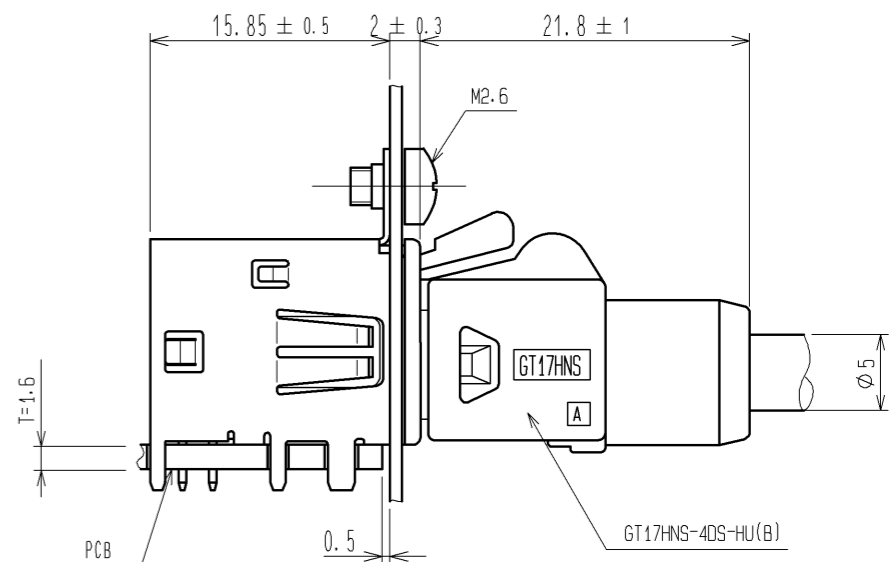

ELV, RoHS Compliant

LOT NO.

Mated connector

Mated connector

Recommended PCB layout

Recommended panel layout

(Dimension from PCB surface to screw hole)

2	PBT	Green	4	Brass	Tin plating
1	Copper alloy	Tin plating	3	Brass	Tin plating
NO.	MATERIAL	FINISH . REMARKS	NO.	MATERIAL	FINISH . REMARKS
UNITS	mm	SCALE	2 : 1	COUNT	△
		DESCRIPTION OF REVISIONS	DESIGNED	CHECKED	DATE
APPROVED : AR. SHIRAI		12.02.08	DRAWING NO. EDC3-168861-01		
CHECKED : NH. NAKATA		12.02.07	PART NO. GT17HN-4DP-2DS(B)		
DESIGNED : KK. FURUKAWA		12.02.07	CODE NO. CL767-0266-3-00		
DRAWN : KH. NAKAMURA		12.02.06	1/2		

DRAWING FOR REFERENCE: This is subject to change without notice 08/11/2012

DRAWING FOR REFERENCE: This is subject to change without notice
08/11/2012

Packaging style
 Box size: W=278 · D=368 · H=261
 Described client, quantity and product on boxes

65pcs/Tray
 6trays(Sixth tray is empty)/Set
 325pcs×2set=650pcs/box

Packaging condition (2:1)

HRS	DRAWING NO.	EDC3-168861-01	△ 2/2
	PART NO.	GT17HN-4DP-2DS(B)	
	CODE NO.	CL767-0266-3-00	

X-ON Electronics