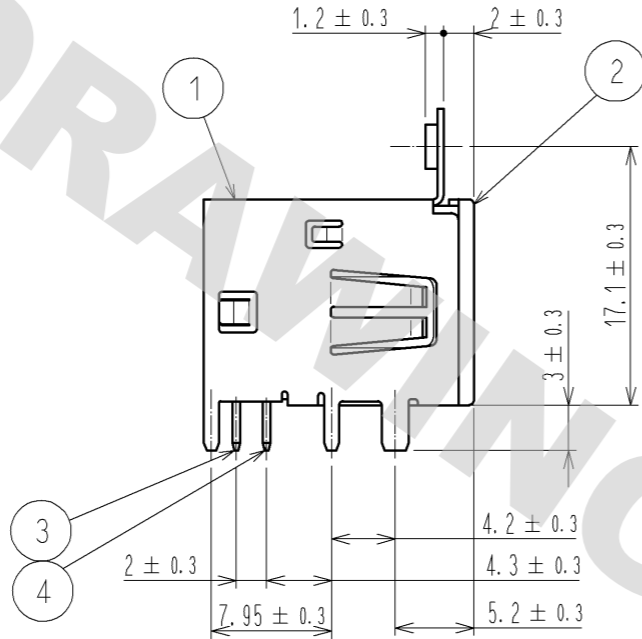

ELV, RoHS Compliant

LOT NO.

Mated connector

Mated connector

Recommended PCB layout

Recommended panel layout

(Dimension from PCB surface to screw hole)

2	PBT	Green	4	Brass	Tin plating
1	Copper alloy	Tin plating	3	Brass	Tin plating
NO.	MATERIAL	FINISH . REMARKS	NO.	MATERIAL	FINISH . REMARKS
UNITS	mm	SCALE	2 : 1	COUNT	△
		DESCRIPTION OF REVISIONS	DESIGNED	CHECKED	DATE
APPROVED : AR. SHIRAI		12.02.08	DRAWING NO. EDC3-168861-01		
CHECKED : NH. NAKATA		12.02.07	PART NO. GT17HN-4DP-2DS(B)		
DESIGNED : KK. FURUKAWA		12.02.07	CODE NO. CL767-0266-3-00		
DRAWN : KH. NAKAMURA		12.02.06	1/2		

DRAWING FOR REFERENCE: This is subject to change without notice 08/11/2012

DRAWING FOR REFERENCE: This is subject to change without notice
08/11/2012

Packaging style
 Box size: W=278 · D=368 · H=261
 Described client, quantity and product on boxes

65pcs/Tray
 6trays(Sixth tray is empty)/Set
 325pcs×2set=650pcs/box

Packaging condition (2:1)

HRS	DRAWING NO.	EDC3-168861-01	△ 2/2
	PART NO.	GT17HN-4DP-2DS(B)	
	CODE NO.	CL767-0266-3-00	

X-ON Electronics