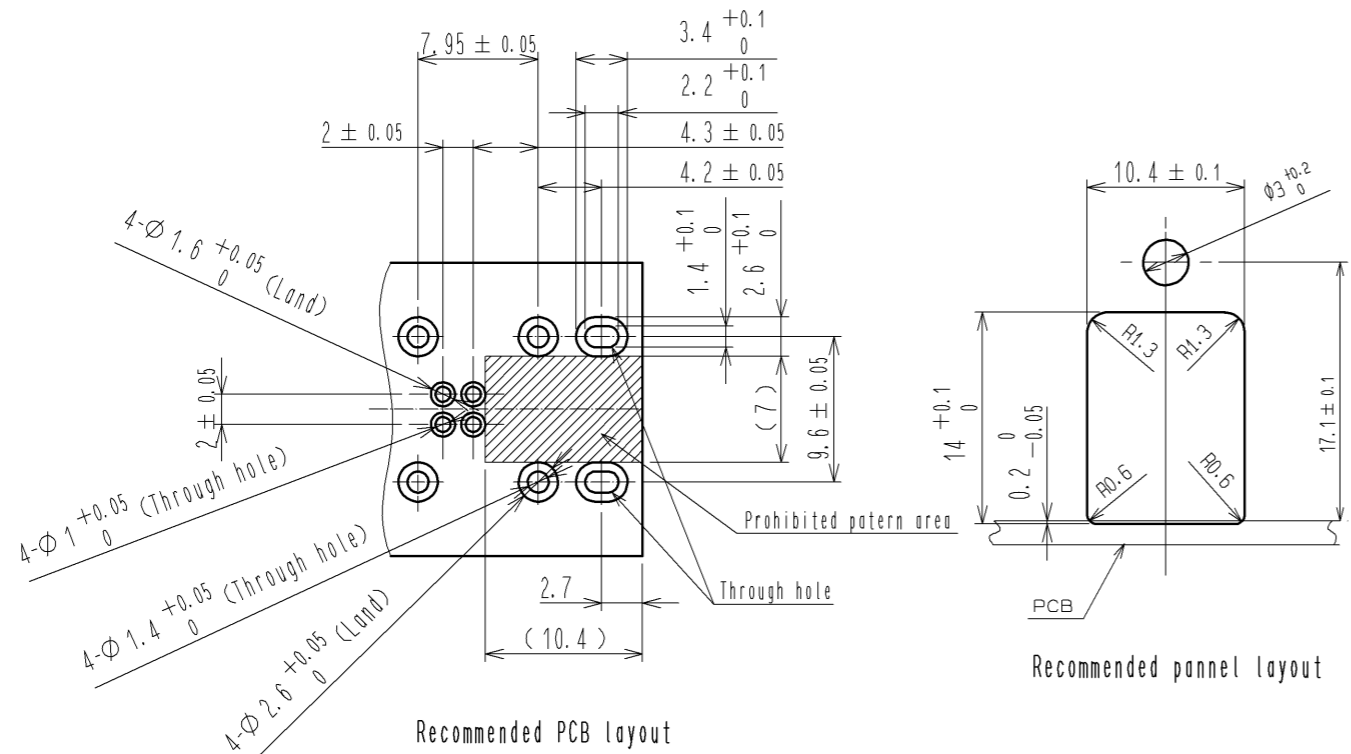

ELV, RoHS Compliant

LOT NO.

Mated connector

Mated connector

Recommended PCB layout

Recommended panel layout

(Dimension from PCB surface to screw hole)

2	PBT	Green	4	Brass	Tin plating
1	Copper alloy	Tin plating	3	Brass	Tin plating
NO.	MATERIAL	FINISH . REMARKS	NO.	MATERIAL	FINISH . REMARKS
UNITS	mm	SCALE	2 : 1	COUNT	△
		DESCRIPTION OF REVISIONS	DESIGNED	CHECKED	DATE
APPROVED : AR. SHIRAI		12.02.08	DRAWING NO. EDC3-168861-01		
CHECKED : NH. NAKATA		12.02.07	PART NO. GT17HN-4DP-2DS(B)		
DESIGNED : KK. FURUKAWA		12.02.07	CODE NO. CL767-0266-3-00		
DRAWN : KH. NAKAMURA		12.02.06	1/2		

DRAWING FOR REFERENCE: This is subject to change without notice 08/11/2012

DRAWING FOR REFERENCE: This is subject to change without notice
08/11/2012

Packaging style
 Box size: W=278 · D=368 · H=261
 Described client, quantity and product on boxes

65pcs/Tray
 6trays(Sixth tray is empty)/Set
 325pcs×2set=650pcs/box

Packaging condition (2:1)

HRS	DRAWING NO.	EDC3-168861-01	△ 2/2
	PART NO.	GT17HN-4DP-2DS(B)	
	CODE NO.	CL767-0266-3-00	

X-ON Electronics