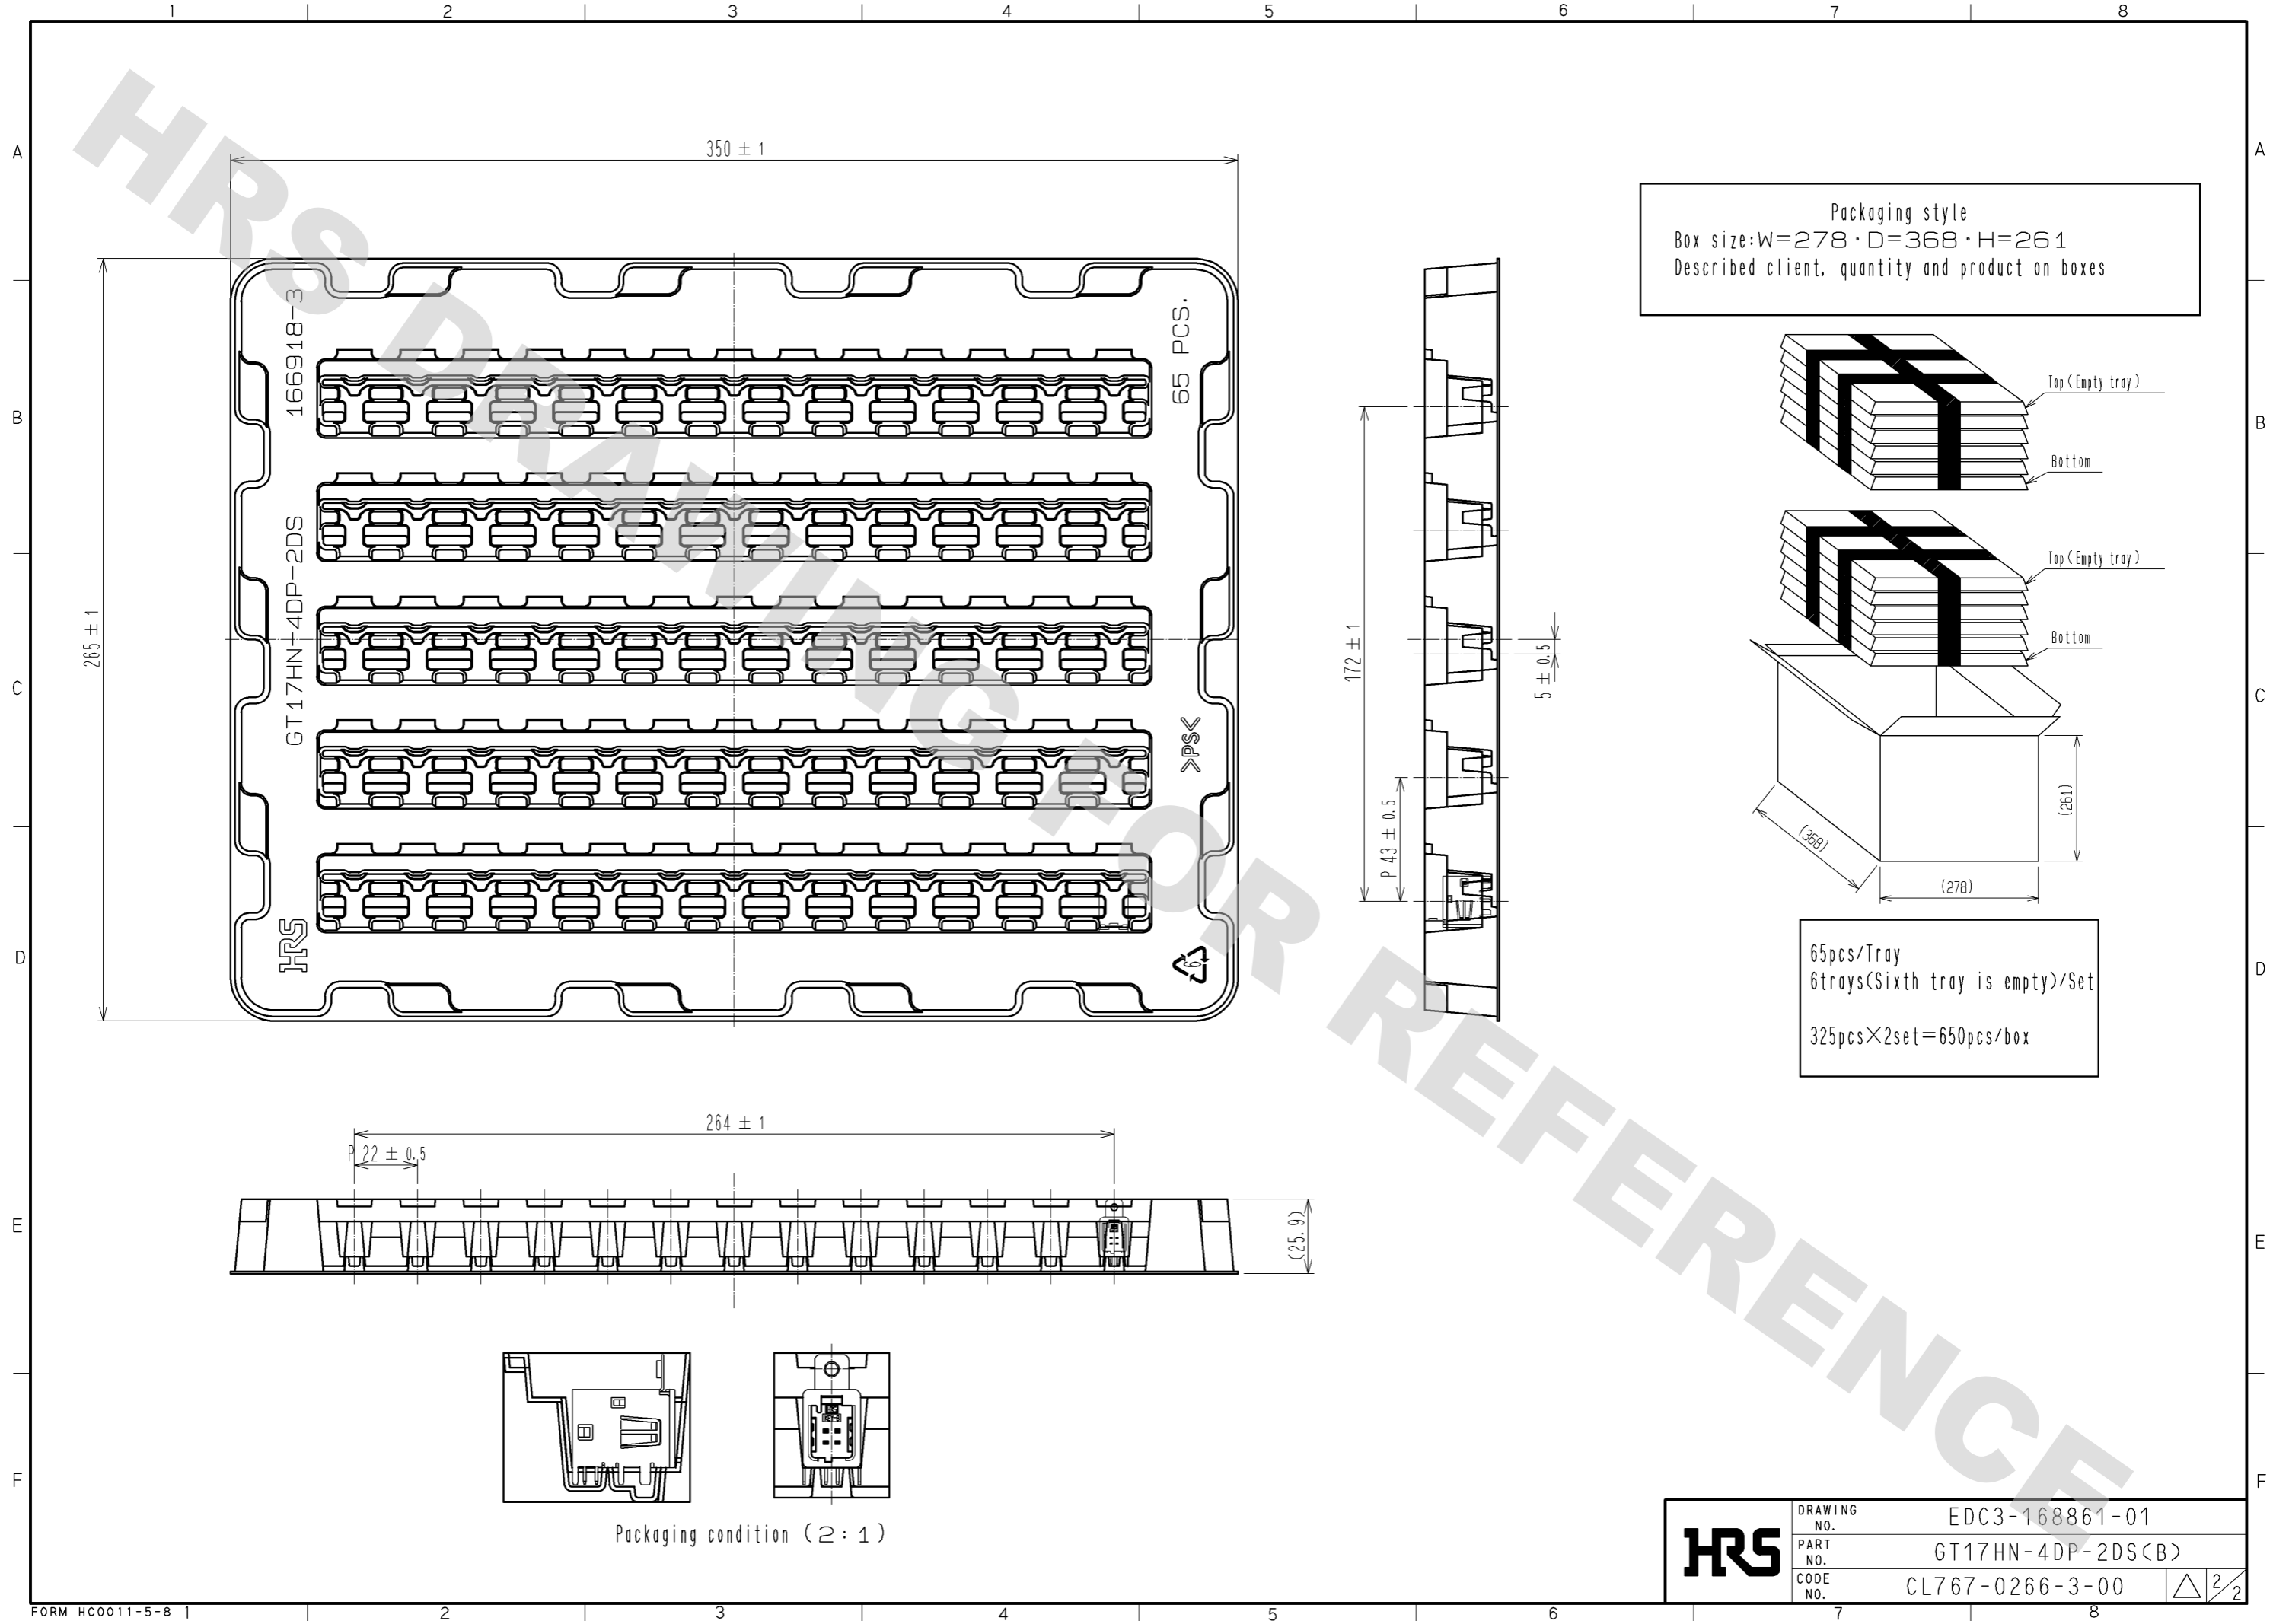

ELV, RoHS Compliant

LOT NO.

Mated connector

Mated connector

Recommended PCB layout

Recommended panel layout

(Dimension from PCB surface to screw hole)

2	PBT	Green	4	Brass	Tin plating
1	Copper alloy	Tin plating	3	Brass	Tin plating
NO.	MATERIAL	FINISH . REMARKS	NO.	MATERIAL	FINISH . REMARKS
UNITS	mm	SCALE	2 : 1	COUNT	△
		DESCRIPTION OF REVISIONS	DESIGNED	CHECKED	DATE
APPROVED : AR. SHIRAI		12.02.08	DRAWING NO. EDC3-168861-01		
CHECKED : NH. NAKATA		12.02.07	PART NO. GT17HN-4DP-2DS(B)		
DESIGNED : KK. FURUKAWA		12.02.07	CODE NO. CL767-0266-3-00		
DRAWN : KH. NAKAMURA		12.02.06	1/2		

DRAWING FOR REFERENCE: This is subject to change without notice 08/11/2012

DRAWING FOR REFERENCE: This is subject to change without notice
08/11/2012

Packaging style
 Box size: W=278 · D=368 · H=261
 Described client, quantity and product on boxes

65pcs/Tray
 6trays(Sixth tray is empty)/Set
 325pcs×2set=650pcs/box

Packaging condition (2:1)

HRS	DRAWING NO.	EDC3-168861-01	△ 2/2
	PART NO.	GT17HN-4DP-2DS(B)	
	CODE NO.	CL767-0266-3-00	

X-ON Electronics