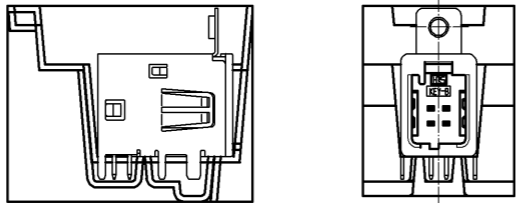

ELV, RoHS Compliant

LOT NO.

Mated connector

Mated connector

Recommended PCB layout

Recommended panel layout

(Dimension from PCB surface to screw hole)

2	PBT	Green	4	Brass	Tin plating
1	Copper alloy	Tin plating	3	Brass	Tin plating
NO.	MATERIAL	FINISH . REMARKS	NO.	MATERIAL	FINISH . REMARKS
UNITS	mm	SCALE	2 : 1	COUNT	△
		DESCRIPTION OF REVISIONS	DESIGNED	CHECKED	DATE
APPROVED : AR. SHIRAI		12.02.08	DRAWING NO. EDC3-168861-01		
CHECKED : NH. NAKATA		12.02.07	PART NO. GT17HN-4DP-2DS(B)		
DESIGNED : KK. FURUKAWA		12.02.07	CODE NO. CL767-0266-3-00		
DRAWN : KH. NAKAMURA		12.02.06	1/2		

DRAWING FOR REFERENCE: This is subject to change without notice 08/11/2012

DRAWING FOR REFERENCE: This is subject to change without notice
08/11/2012

Packaging style
 Box size: W=278 · D=368 · H=261
 Described client, quantity and product on boxes

65pcs/Tray
 6trays(Sixth tray is empty)/Set
 325pcs×2set=650pcs/box

Packaging condition (2:1)

HRS	DRAWING NO.	EDC3-168861-01	△ 2/2
	PART NO.	GT17HN-4DP-2DS(B)	
	CODE NO.	CL767-0266-3-00	

X-ON Electronics