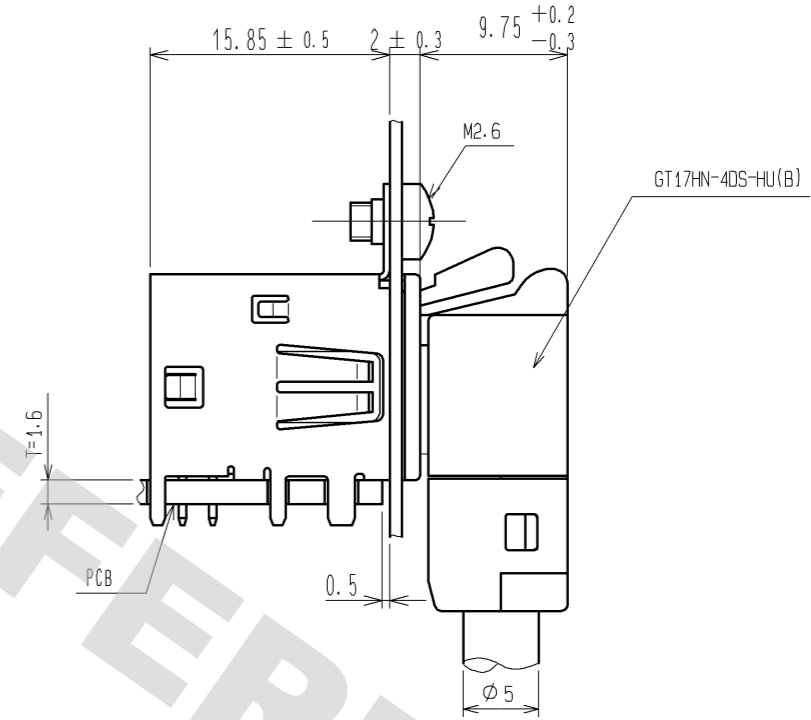

ELV, RoHS Compliant

LOT NO.

Mated connector

Mated connector

Recommended PCB layout

Recommended panel layout

(Dimension from PCB surface to screw hole)

2	PBT	Green	4	Brass	Tin plating
1	Copper alloy	Tin plating	3	Brass	Tin plating
NO.	MATERIAL	FINISH . REMARKS	NO.	MATERIAL	FINISH . REMARKS
UNITS	mm	SCALE	2 : 1	COUNT	△
		DESCRIPTION OF REVISIONS	DESIGNED	CHECKED	DATE
APPROVED : AR. SHIRAI		12.02.08	DRAWING NO. EDC3-168861-01		
CHECKED : NH. NAKATA		12.02.07	PART NO. GT17HN-4DP-2DS(B)		
DESIGNED : KK. FURUKAWA		12.02.07	CODE NO. CL767-0266-3-00		
DRAWN : KH. NAKAMURA		12.02.06	1/2		

DRAWING FOR REFERENCE: This is subject to change without notice 08/11/2012

DRAWING FOR REFERENCE: This is subject to change without notice
08/11/2012

Packaging style
 Box size: W=278 · D=368 · H=261
 Described client, quantity and product on boxes

65pcs/Tray
 6trays(Sixth tray is empty)/Set
 325pcs×2set=650pcs/box

Packaging condition (2:1)

HRS	DRAWING NO.	EDC3-168861-01	△ 2/2
	PART NO.	GT17HN-4DP-2DS(B)	
	CODE NO.	CL767-0266-3-00	

X-ON Electronics