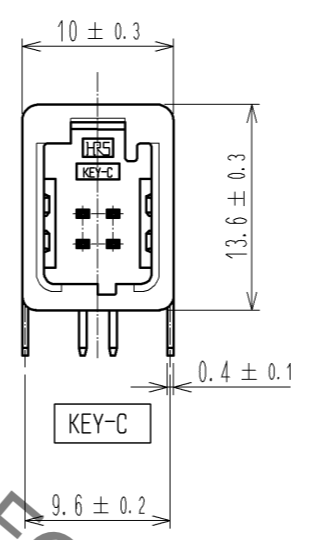

ELV, RoHS Compliant

Mated connector

Mated connector

Recommended PCB layout

Recommended panel layout

2	PBT	Blue	4	Brass	Tin plating
1	Copper alloy	Tin plating	3	Brass	Tin plating
NO.	MATERIAL	FINISH . REMARKS	NO.	MATERIAL	FINISH . REMARKS
UNITS mm		SCALE 2 : 1	COUNT 	DESCRIPTION OF REVISIONS	DESIGNED
HRS HIROSE ELECTRIC CO., LTD.		APPROVED : NH. NAKATA	13.08.22	DRAWING NO.	EDC3-168858-01
		CHECKED : NH. NAKATA	13.08.22	PART NO.	GT17HN-4DP-2DS(C)(10)
		DESIGNED : TS. KUBOTA	13.08.21	CODE NO.	CL767-0265-0-10
		DRAWN : TS. KUBOTA	13.08.21		1/2

Packaging style
 Box size: W=278 · D=368 · H=261
 Described client, quantity and product on boxes

65 pcs/Tray
 6 trays (Sixth tray is empty)/Set
 325 pcs × 2 set = 650 pcs/box

HRS	DRAWING NO.	EDC3-168858-01
	PART NO.	GT17HN-4DP-2DS(C)(10)
	CODE NO.	CL767-0265-0-10
		△ 2/2