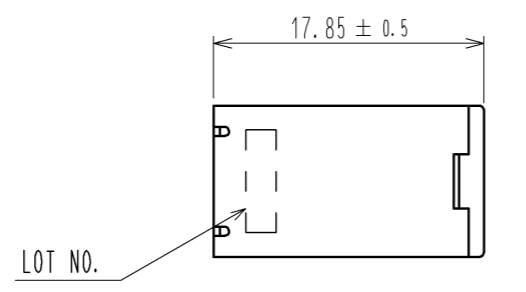

ELV, RoHS Compliant

Mated connector

Mated connector

Recommended PCB layout

Recommended panel layout

2	PBT	Blue	4	Brass	Tin plating
1	Copper alloy	Tin plating	3	Brass	Tin plating
NO.	MATERIAL	FINISH . REMARKS	NO.	MATERIAL	FINISH . REMARKS
UNITS mm		SCALE 2 : 1	COUNT 	DESCRIPTION OF REVISIONS	DESIGNED
HRS HIROSE ELECTRIC CO., LTD.		APPROVED : NH. NAKATA	13.08.22	DRAWING NO.	EDC3-168858-01
		CHECKED : NH. NAKATA	13.08.22	PART NO.	GT17HN-4DP-2DS(C)(10)
		DESIGNED : TS. KUBOTA	13.08.21	CODE NO.	CL767-0265-0-10
		DRAWN : TS. KUBOTA	13.08.21		1/2

Packaging style
 Box size: W=278 · D=368 · H=261
 Described client, quantity and product on boxes

65 pcs/Tray
 6 trays (Sixth tray is empty)/Set
 325 pcs × 2 set = 650 pcs/box

HRS	DRAWING NO.	EDC3-168858-01
	PART NO.	GT17HN-4DP-2DS(C)(10)
	CODE NO.	CL767-0265-0-10
		△ 2/2