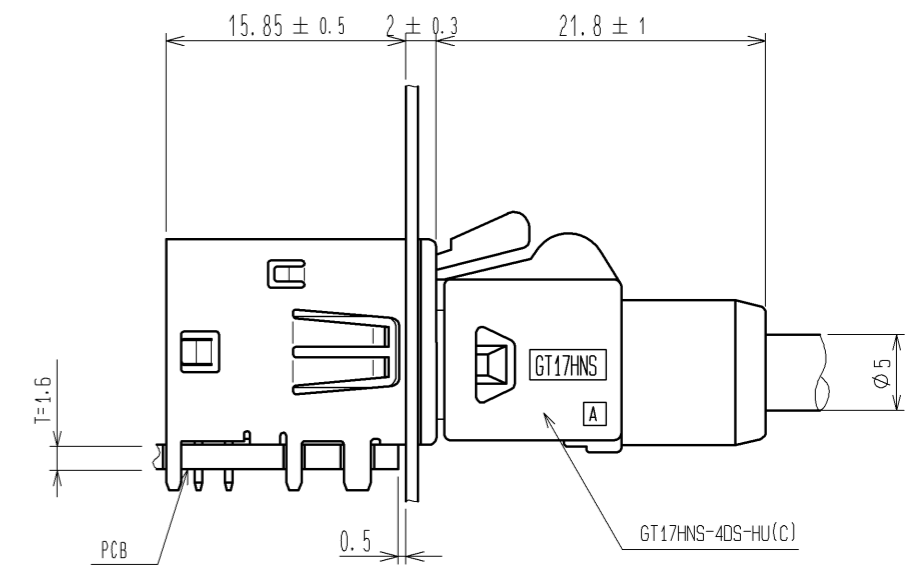

ELV, RoHS Compliant

Mated connector

Mated connector

Recommended PCB layout

Recommended panel layout

2	PBT	Blue	4	Brass	Tin plating
1	Copper alloy	Tin plating	3	Brass	Tin plating
NO.	MATERIAL	FINISH . REMARKS	NO.	MATERIAL	FINISH . REMARKS
UNITS mm		SCALE 2 : 1	COUNT 	DESCRIPTION OF REVISIONS	DESIGNED
HRS HIROSE ELECTRIC CO., LTD.		APPROVED : NH. NAKATA	13.08.22	DRAWING NO.	EDC3-168858-01
		CHECKED : NH. NAKATA	13.08.22	PART NO.	GT17HN-4DP-2DS(C)(10)
		DESIGNED : TS. KUBOTA	13.08.21	CODE NO.	CL767-0265-0-10
		DRAWN : TS. KUBOTA	13.08.21		1/2

Packaging style
 Box size: W=278 · D=368 · H=261
 Described client, quantity and product on boxes

65 pcs/Tray
 6 trays (Sixth tray is empty)/Set
 325 pcs × 2 set = 650 pcs/box

HRS	DRAWING NO.	EDC3-168858-01
	PART NO.	GT17HN-4DP-2DS(C)(10)
	CODE NO.	CL767-0265-0-10
		△ 2/2