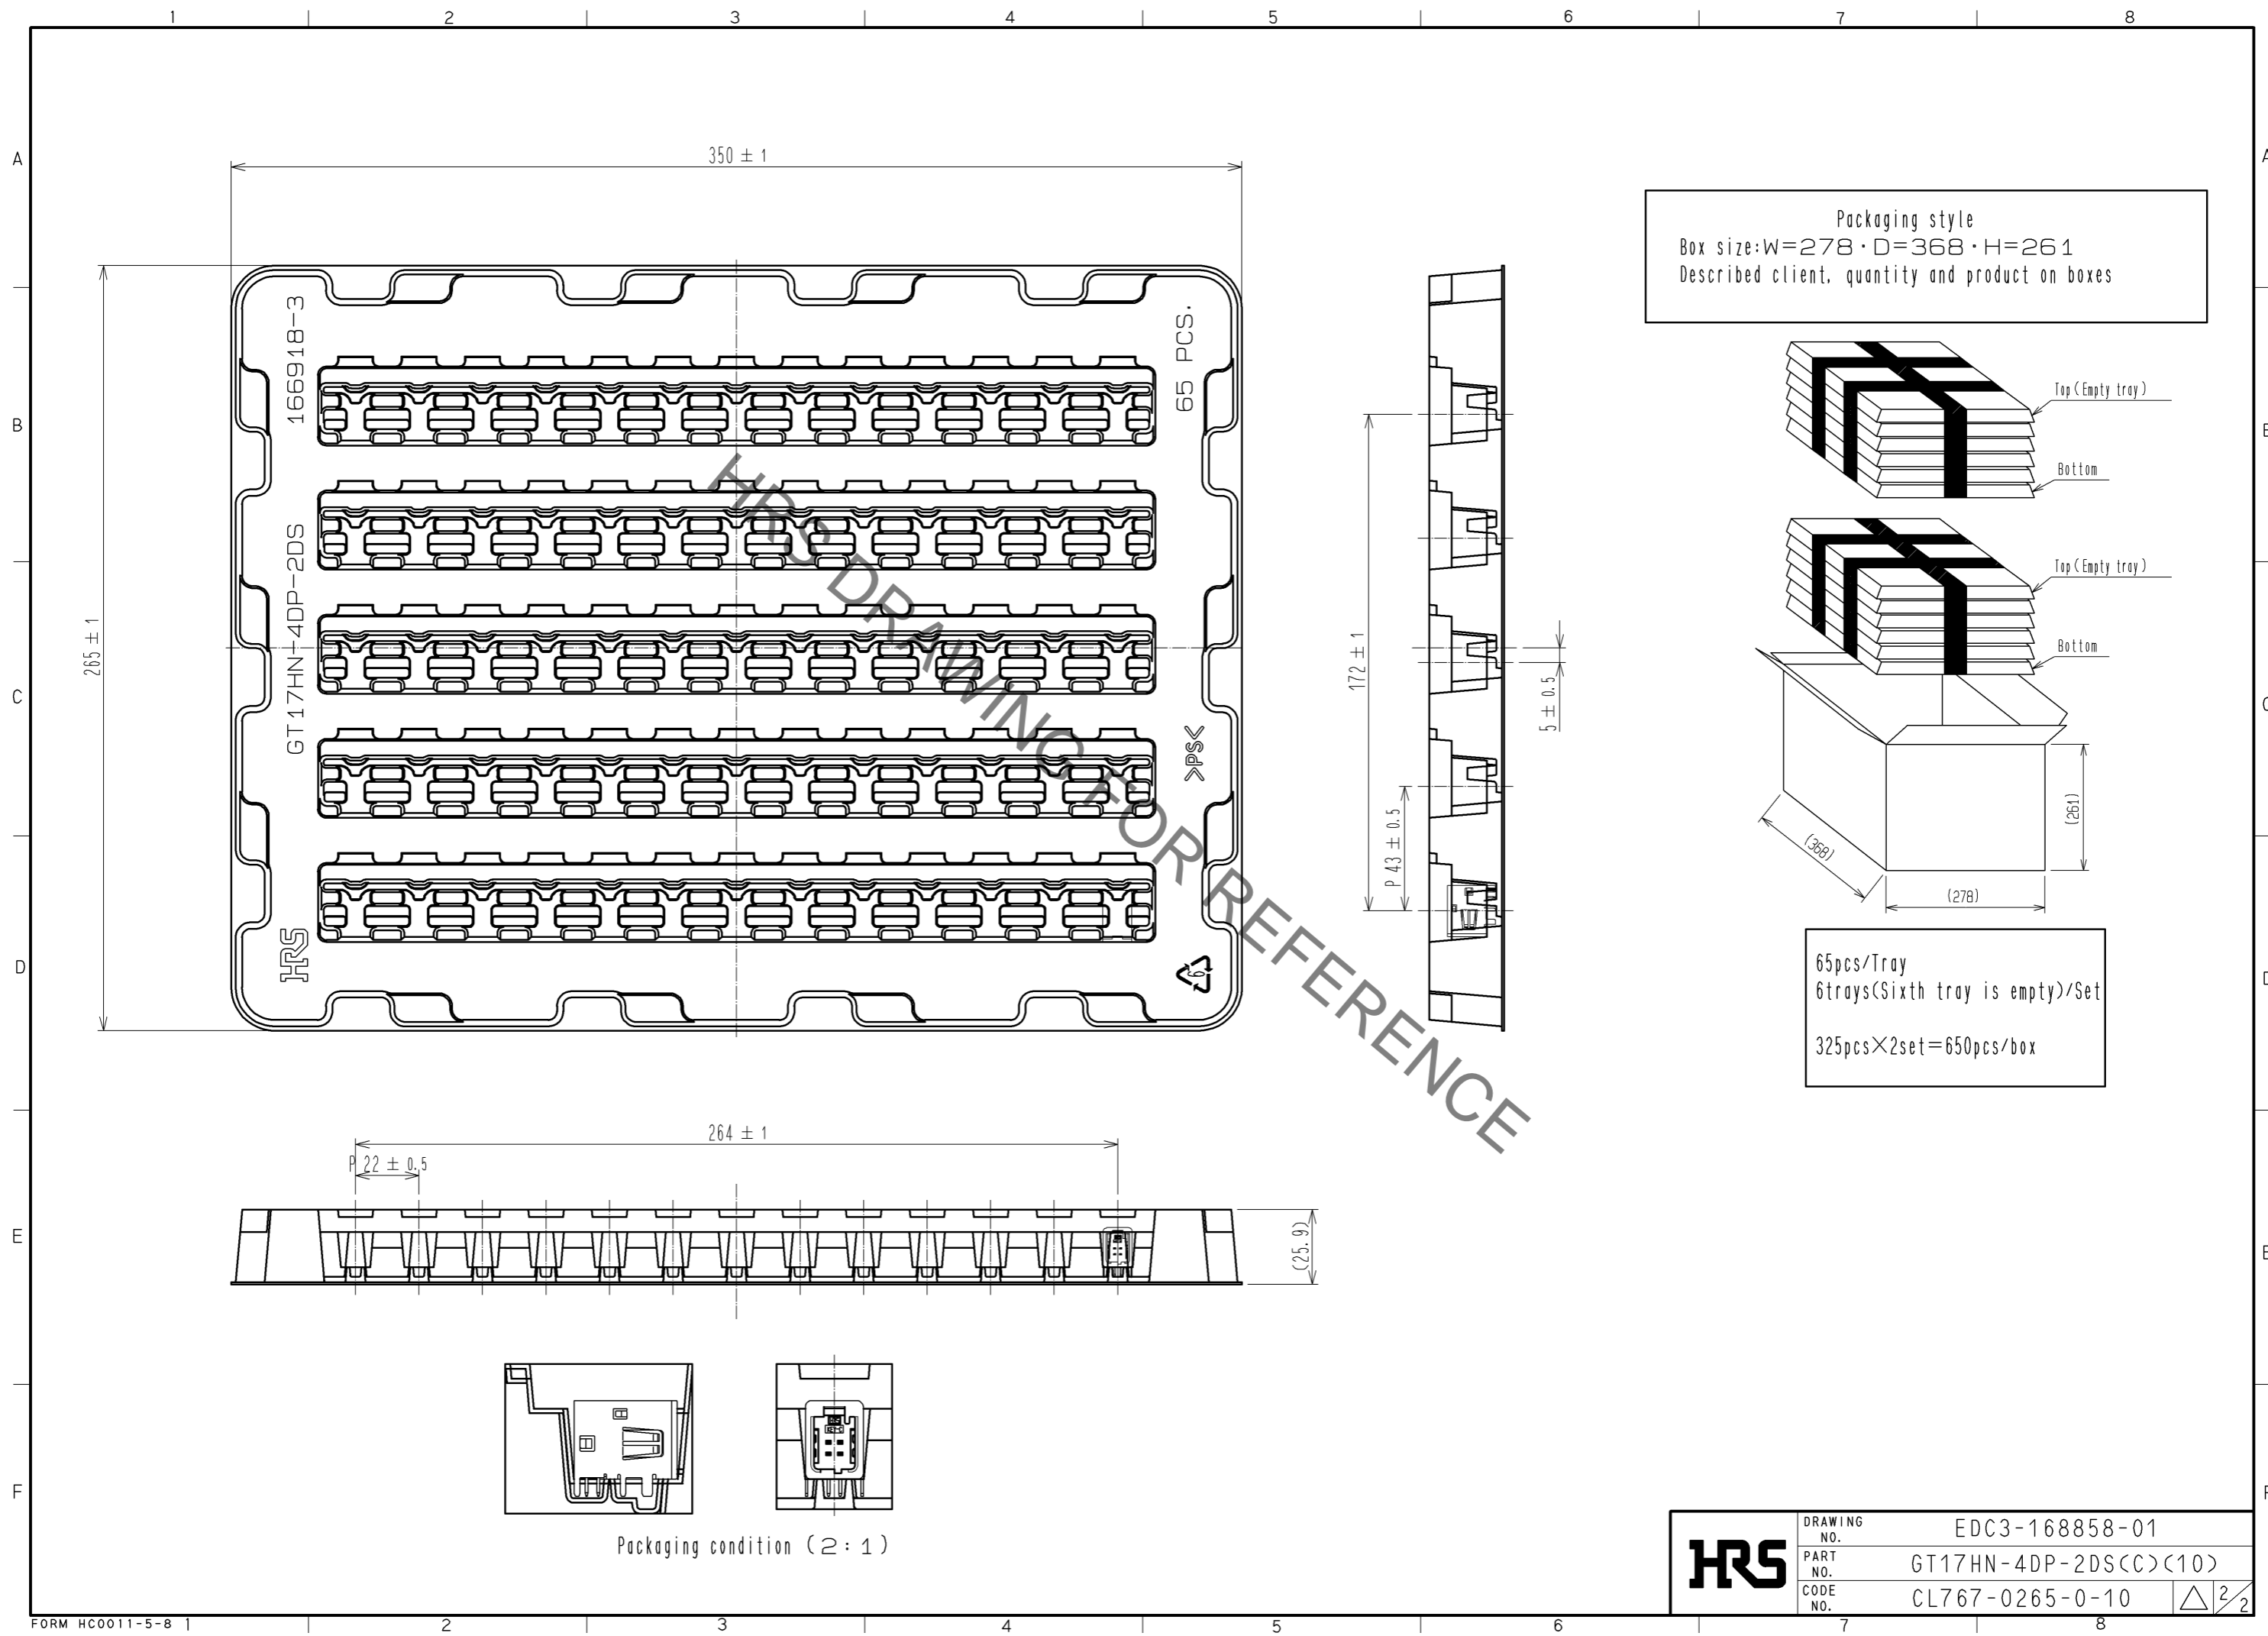

ELV, RoHS Compliant

Mated connector

Mated connector

Recommended PCB layout

Recommended panel layout

2	PBT	Blue	4	Brass	Tin plating
1	Copper alloy	Tin plating	3	Brass	Tin plating
NO.	MATERIAL	FINISH . REMARKS	NO.	MATERIAL	FINISH . REMARKS
UNITS mm		SCALE 2 : 1	COUNT 	DESCRIPTION OF REVISIONS	DESIGNED
HRS HIROSE ELECTRIC CO., LTD.		APPROVED : NH. NAKATA	13.08.22	DRAWING NO.	EDC3-168858-01
		CHECKED : NH. NAKATA	13.08.22	PART NO.	GT17HN-4DP-2DS(C)(10)
		DESIGNED : TS. KUBOTA	13.08.21	CODE NO.	CL767-0265-0-10
		DRAWN : TS. KUBOTA	13.08.21		1/2

Packaging style
 Box size: W=278 · D=368 · H=261
 Described client, quantity and product on boxes

65 pcs/Tray
 6 trays (Sixth tray is empty)/Set
 325 pcs × 2 set = 650 pcs/box

HRS	DRAWING NO.	EDC3-168858-01
	PART NO.	GT17HN-4DP-2DS(C)(10)
	CODE NO.	CL767-0265-0-10
		△ 2/2