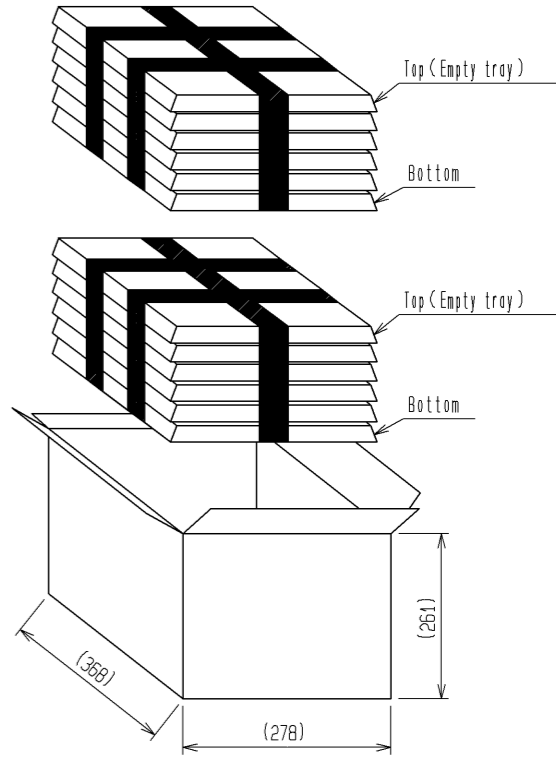

ELV, RoHS Compliant

Mated connector

Mated connector

Recommended PCB layout

Recommended panel layout

2	PBT	Blue	4	Brass	Tin plating
1	Copper alloy	Tin plating	3	Brass	Tin plating
NO.	MATERIAL	FINISH . REMARKS	NO.	MATERIAL	FINISH . REMARKS
UNITS mm		SCALE 2 : 1	COUNT 	DESCRIPTION OF REVISIONS	DESIGNED
HRS HIROSE ELECTRIC CO., LTD.		APPROVED : NH. NAKATA	13.08.22	DRAWING NO.	EDC3-168858-01
		CHECKED : NH. NAKATA	13.08.22	PART NO.	GT17HN-4DP-2DS(C)(10)
		DESIGNED : TS. KUBOTA	13.08.21	CODE NO.	CL767-0265-0-10
		DRAWN : TS. KUBOTA	13.08.21		1/2

Packaging style
 Box size: W=278 · D=368 · H=261
 Described client, quantity and product on boxes

65 pcs/Tray
 6 trays (Sixth tray is empty)/Set
 325 pcs × 2 set = 650 pcs/box

HRS	DRAWING NO.	EDC3-168858-01
	PART NO.	GT17HN-4DP-2DS(C)(10)
	CODE NO.	CL767-0265-0-10
		△ 2/2