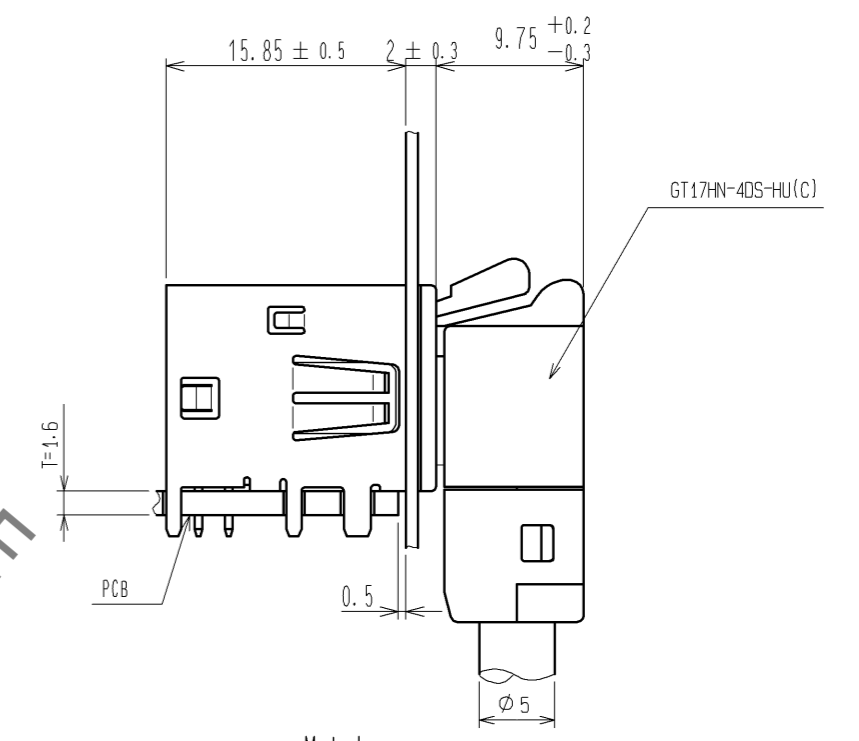

ELV, RoHS Compliant

Mated connector

Mated connector

Recommended PCB layout

Recommended panel layout

2	PBT	Blue	4	Brass	Tin plating
1	Copper alloy	Tin plating	3	Brass	Tin plating
NO.	MATERIAL	FINISH . REMARKS	NO.	MATERIAL	FINISH . REMARKS
UNITS mm		SCALE 2 : 1	COUNT 	DESCRIPTION OF REVISIONS	DESIGNED
HRS HIROSE ELECTRIC CO., LTD.		APPROVED : NH. NAKATA	13.08.22	DRAWING NO.	EDC3-168858-01
		CHECKED : NH. NAKATA	13.08.22	PART NO.	GT17HN-4DP-2DS(C)(10)
		DESIGNED : TS. KUBOTA	13.08.21	CODE NO.	CL767-0265-0-10
		DRAWN : TS. KUBOTA	13.08.21		1/2

Packaging style
 Box size: W=278 · D=368 · H=261
 Described client, quantity and product on boxes

65 pcs/Tray
 6 trays (Sixth tray is empty)/Set
 325 pcs × 2 set = 650 pcs/box

HRS	DRAWING NO.	EDC3-168858-01
	PART NO.	GT17HN-4DP-2DS(C)(10)
	CODE NO.	CL767-0265-0-10
		△ 2/2