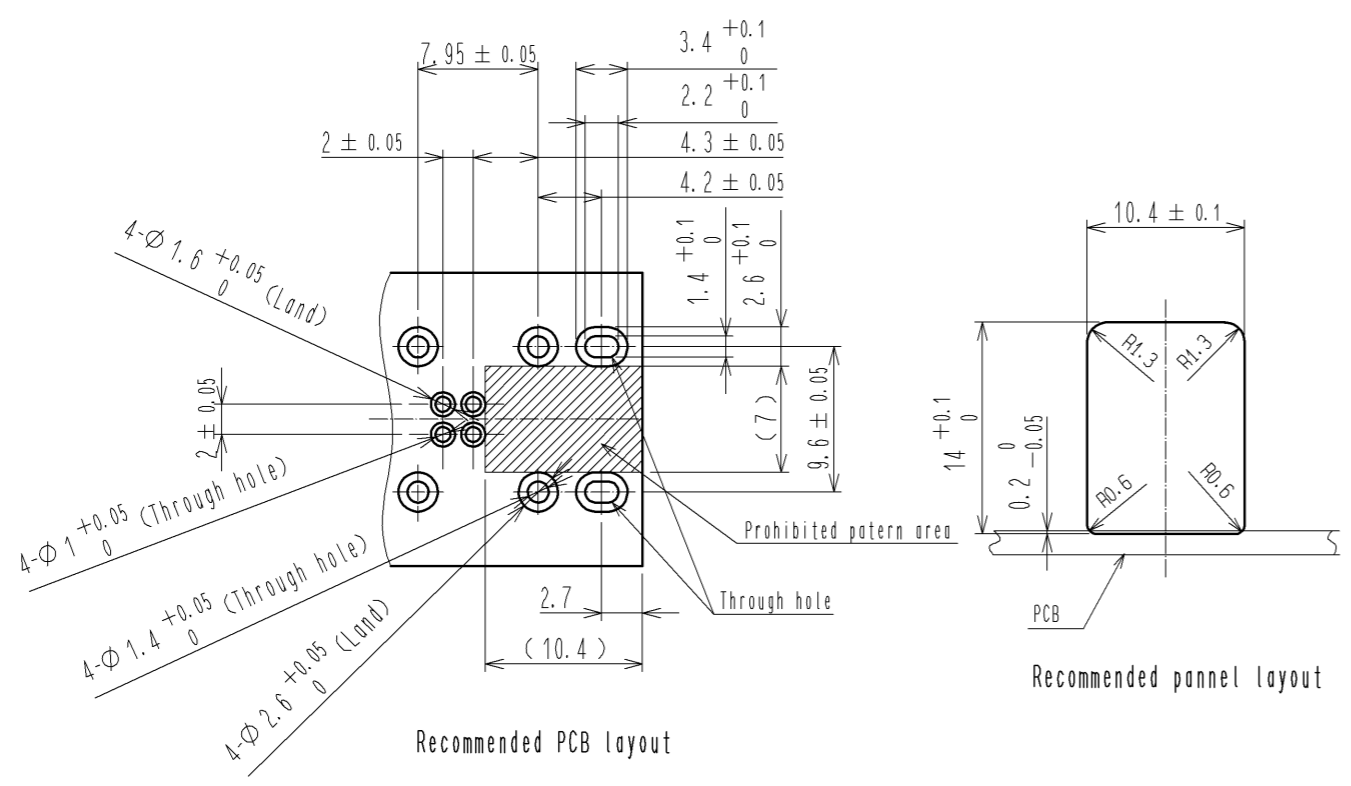

ELV, RoHS Compliant

Mated connector

Mated connector

Recommended PCB layout

Recommended panel layout

2	PBT	Blue	4	Brass	Tin plating
1	Copper alloy	Tin plating	3	Brass	Tin plating
NO.	MATERIAL	FINISH . REMARKS	NO.	MATERIAL	FINISH . REMARKS
UNITS mm		SCALE 2 : 1	COUNT 	DESCRIPTION OF REVISIONS	DESIGNED
HRS HIROSE ELECTRIC CO., LTD.		APPROVED : NH. NAKATA	13.08.22	DRAWING NO.	EDC3-168858-01
		CHECKED : NH. NAKATA	13.08.22	PART NO.	GT17HN-4DP-2DS(C)(10)
		DESIGNED : TS. KUBOTA	13.08.21	CODE NO.	CL767-0265-0-10
		DRAWN : TS. KUBOTA	13.08.21		1/2

Packaging style
 Box size: W=278 · D=368 · H=261
 Described client, quantity and product on boxes

65 pcs/Tray
 6 trays (Sixth tray is empty)/Set
 325 pcs × 2 set = 650 pcs/box

HRS	DRAWING NO.	EDC3-168858-01
	PART NO.	GT17HN-4DP-2DS(C)(10)
	CODE NO.	CL767-0265-0-10
		△ 2/2