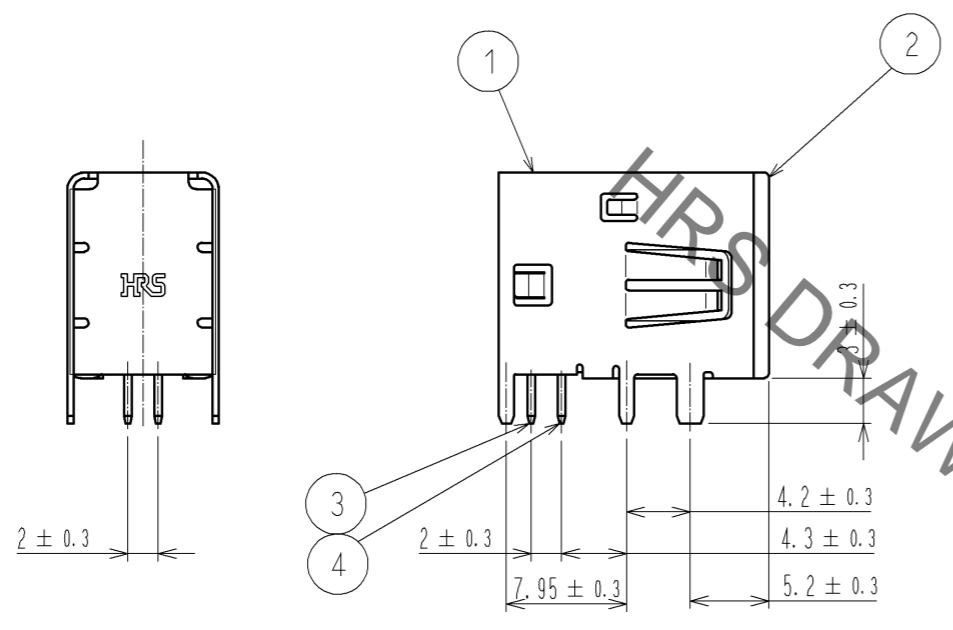

ELV, RoHS Compliant

Mated connector

Mated connector

Recommended PCB layout

Recommended panel layout

2	PBT	Blue	4	Brass	Tin plating
1	Copper alloy	Tin plating	3	Brass	Tin plating
NO.	MATERIAL	FINISH . REMARKS	NO.	MATERIAL	FINISH . REMARKS
UNITS mm		SCALE 2 : 1	COUNT 	DESCRIPTION OF REVISIONS	DESIGNED
HRS HIROSE ELECTRIC CO., LTD.		APPROVED : NH. NAKATA	13.08.22	DRAWING NO.	EDC3-168858-01
		CHECKED : NH. NAKATA	13.08.22	PART NO.	GT17HN-4DP-2DS(C)(10)
		DESIGNED : TS. KUBOTA	13.08.21	CODE NO.	CL767-0265-0-10
		DRAWN : TS. KUBOTA	13.08.21		1/2

Packaging style
 Box size: W=278 · D=368 · H=261
 Described client, quantity and product on boxes

65 pcs/Tray
 6 trays (Sixth tray is empty)/Set
 325 pcs × 2 set = 650 pcs/box

HRS	DRAWING NO.	EDC3-168858-01
	PART NO.	GT17HN-4DP-2DS(C)(10)
	CODE NO.	CL767-0265-0-10
		△ 2/2