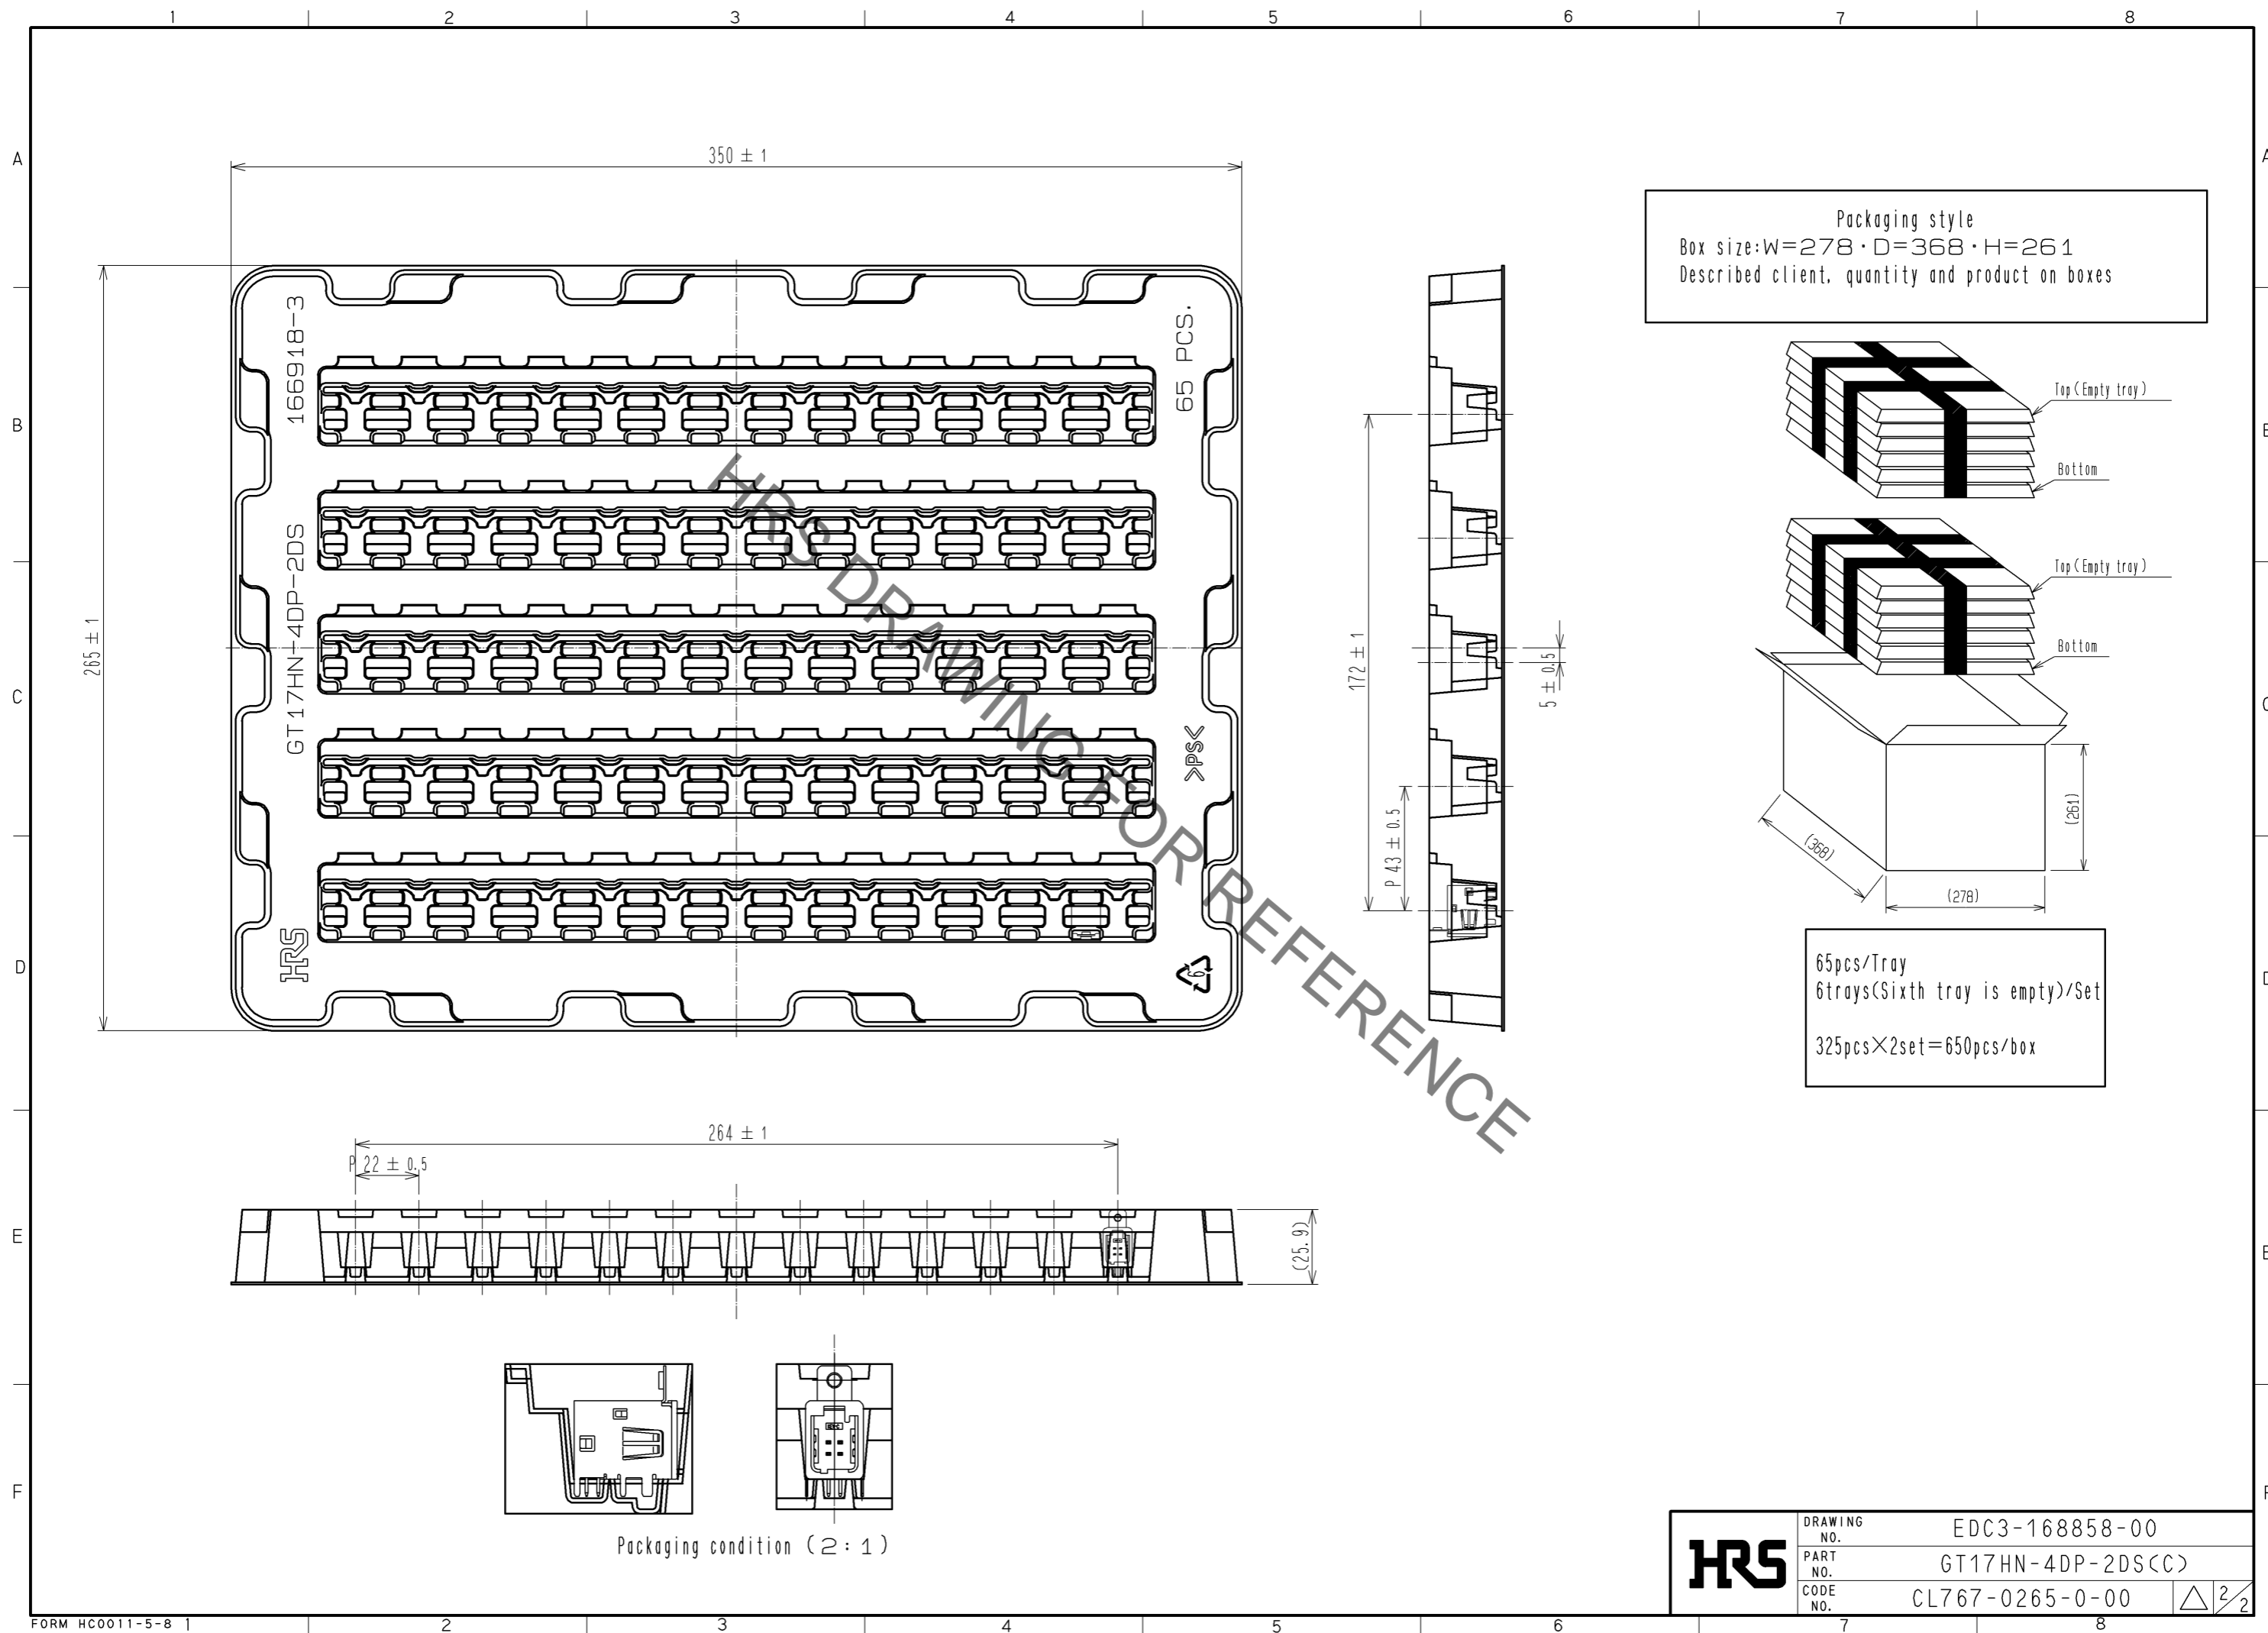

Oct.1.2019 Copyright 2019 HIROSE ELECTRIC CO., LTD. All Rights Reserved.
In case of consideration for using Automotive equipment / device which demand high reliability, kindly contact our sales window correspondents.

Packaging condition (2:1)