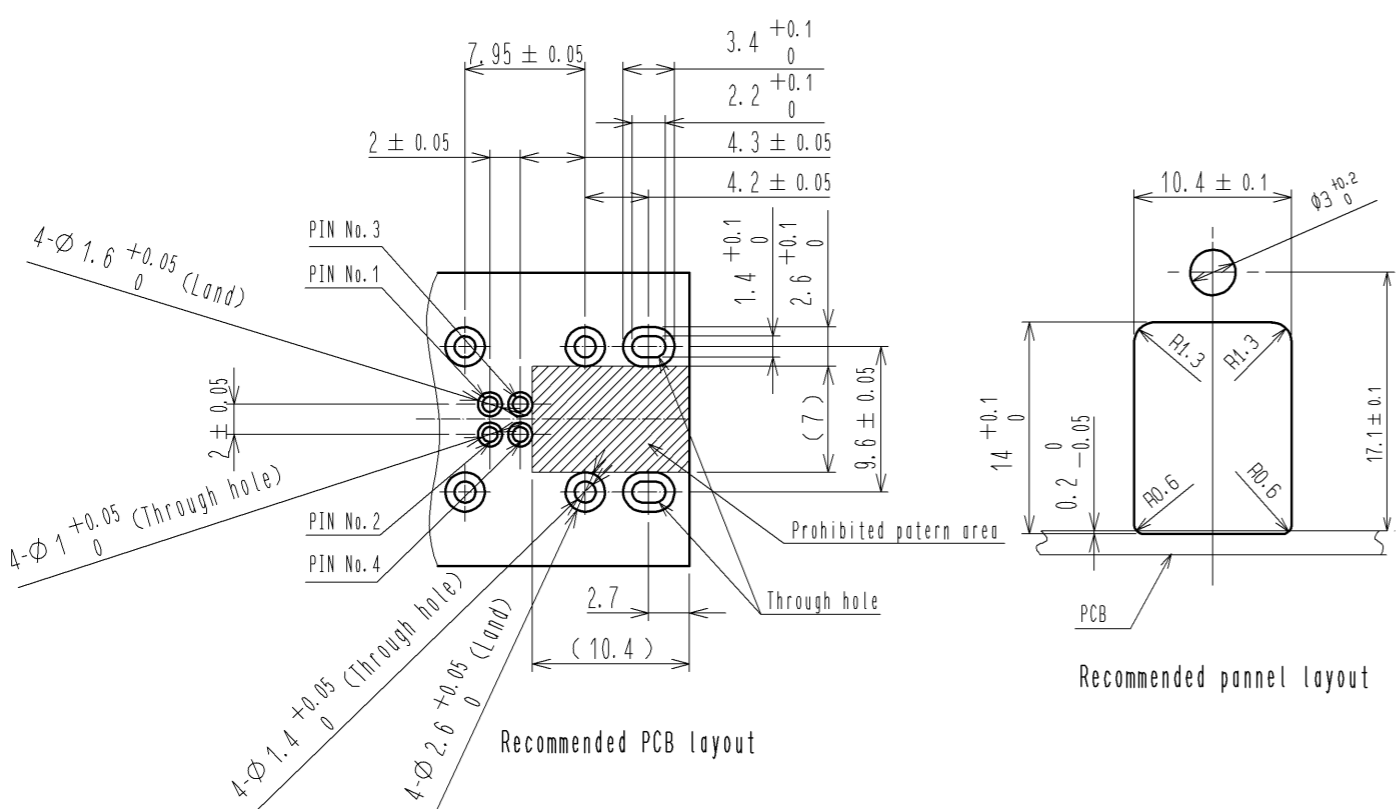

ELV, RoHS Compliant

Mated connector

Mated connector

Recommended panel layout

Dimension from PCB surface to screw hole)

2	PBT	Blue	4	Brass	Tin plating
1	Copper alloy	Tin plating	3	Brass	Tin plating
NO.	MATERIAL	FINISH . REMARKS	NO.	MATERIAL	FINISH . REMARKS
UNITS mm		SCALE 2 : 1	COUNT 	DESCRIPTION OF REVISIONS	DESIGNED
		APPROVED : NH. NAKATA	14. 03. 31	DRAWING NO.	EDC3-168858-00
HIROSE ELECTRIC CO., LTD.		CHECKED : TS. KUBOTA	14. 03. 31	PART NO.	GT17HN-4DP-2DS(C)
		DESIGNED : NK. IKUTA	14. 03. 27	CODE NO.	CL767-0265-0-00
		DRAWN : NK. IKUTA	14. 03. 27		