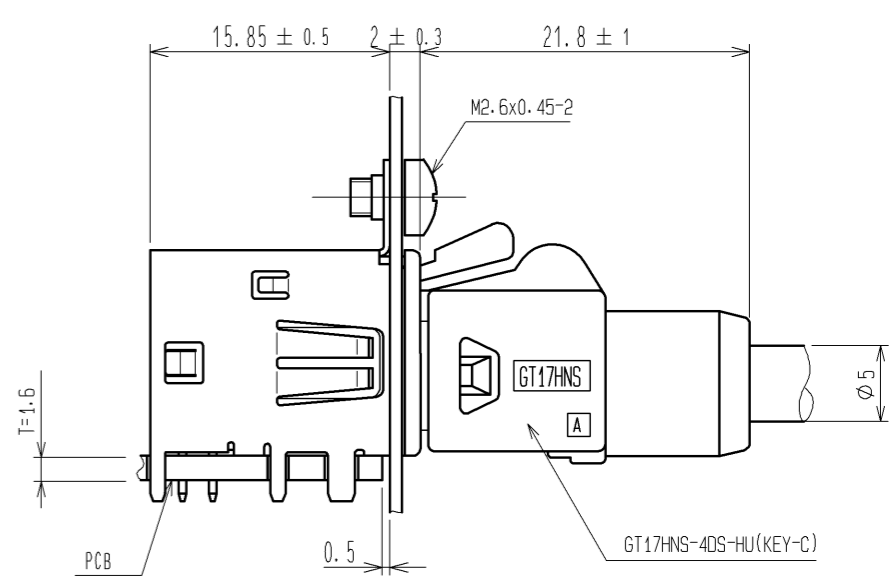

ELV, RoHS Compliant

Mated connector

Mated connector

Recommended panel layout

Dimension from PCB surface to screw hole)

2	PBT	Blue	4	Brass	Tin plating
1	Copper alloy	Tin plating	3	Brass	Tin plating
NO.	MATERIAL	FINISH . REMARKS	NO.	MATERIAL	FINISH . REMARKS
UNITS mm		SCALE 2 : 1	COUNT 	DESCRIPTION OF REVISIONS	DESIGNED
		APPROVED : NH. NAKATA	14. 03. 31	DRAWING NO.	EDC3-168858-00
HIROSE ELECTRIC CO., LTD.		CHECKED : TS. KUBOTA	14. 03. 31	PART NO.	GT17HN-4DP-2DS(C)
		DESIGNED : NK. IKUTA	14. 03. 27	CODE NO.	CL767-0265-0-00
		DRAWN : NK. IKUTA	14. 03. 27		