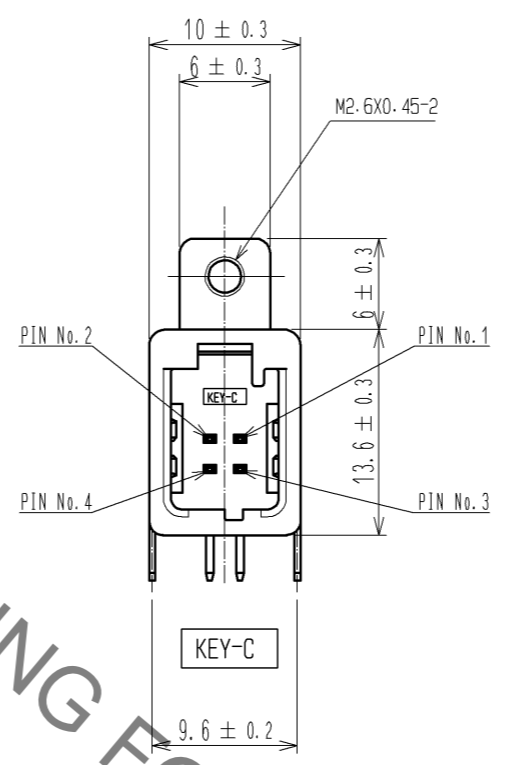

ELV, RoHS Compliant

Mated connector

Mated connector

Recommended panel layout

Dimension from PCB surface to screw hole)

2	PBT	Blue	4	Brass	Tin plating
1	Copper alloy	Tin plating	3	Brass	Tin plating
NO.	MATERIAL	FINISH . REMARKS	NO.	MATERIAL	FINISH . REMARKS
UNITS mm		SCALE 2 : 1	COUNT 	DESCRIPTION OF REVISIONS	DESIGNED
		APPROVED : NH. NAKATA	14. 03. 31	DRAWING NO.	EDC3-168858-00
HIROSE ELECTRIC CO., LTD.		CHECKED : TS. KUBOTA	14. 03. 31	PART NO.	GT17HN-4DP-2DS(C)
		DESIGNED : NK. IKUTA	14. 03. 27	CODE NO.	CL767-0265-0-00
		DRAWN : NK. IKUTA	14. 03. 27		