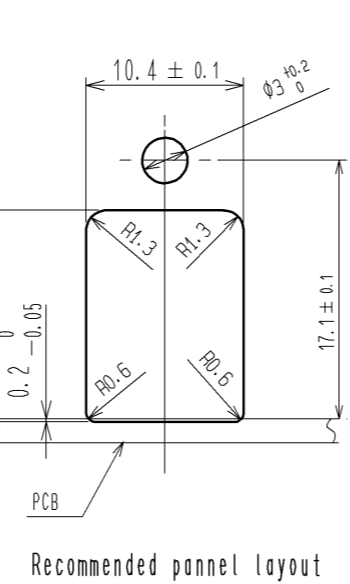

ELV, RoHS Compliant

Mated connector

Mated connector

Recommended panel layout

Dimension from PCB surface to screw hole)

2	PBT	Blue	4	Brass	Tin plating
1	Copper alloy	Tin plating	3	Brass	Tin plating
NO.	MATERIAL	FINISH . REMARKS	NO.	MATERIAL	FINISH . REMARKS
UNITS mm		SCALE 2 : 1	COUNT 	DESCRIPTION OF REVISIONS	DESIGNED
		APPROVED : NH. NAKATA	14. 03. 31	DRAWING NO.	EDC3-168858-00
HIROSE ELECTRIC CO., LTD.		CHECKED : TS. KUBOTA	14. 03. 31	PART NO.	GT17HN-4DP-2DS(C)
		DESIGNED : NK. IKUTA	14. 03. 27	CODE NO.	CL767-0265-0-00
		DRAWN : NK. IKUTA	14. 03. 27		