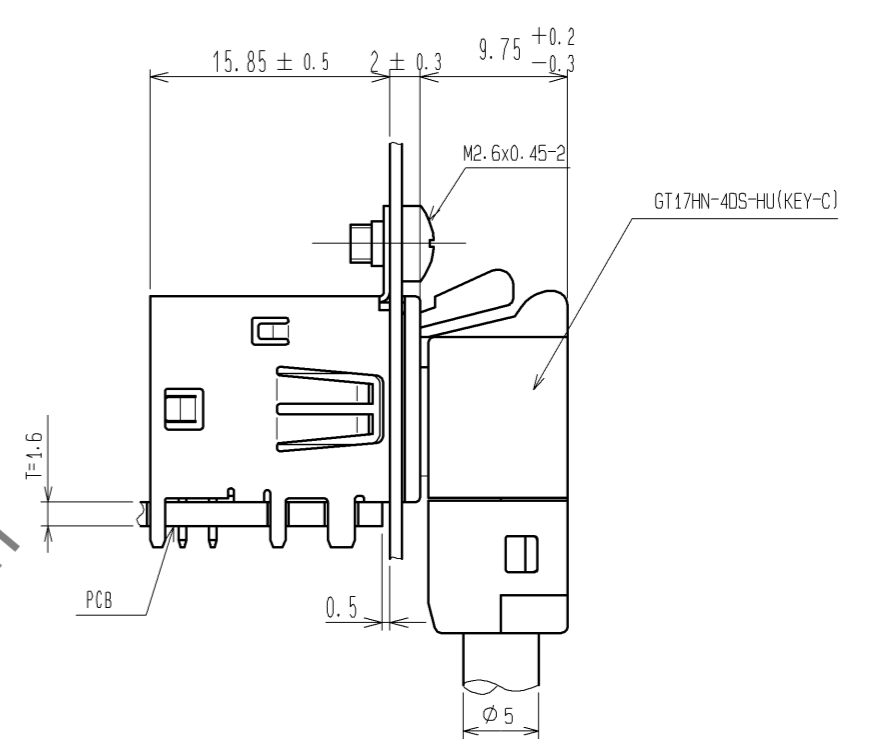

ELV, RoHS Compliant

Mated connector

Mated connector

Recommended panel layout

Dimension from PCB surface to screw hole)

2	PBT	Blue	4	Brass	Tin plating
1	Copper alloy	Tin plating	3	Brass	Tin plating
NO.	MATERIAL	FINISH . REMARKS	NO.	MATERIAL	FINISH . REMARKS
UNITS mm		SCALE 2 : 1	COUNT 	DESCRIPTION OF REVISIONS	DESIGNED
		APPROVED : NH. NAKATA	14. 03. 31	DRAWING NO.	EDC3-168858-00
HIROSE ELECTRIC CO., LTD.		CHECKED : TS. KUBOTA	14. 03. 31	PART NO.	GT17HN-4DP-2DS(C)
		DESIGNED : NK. IKUTA	14. 03. 27	CODE NO.	CL767-0265-0-00
		DRAWN : NK. IKUTA	14. 03. 27		