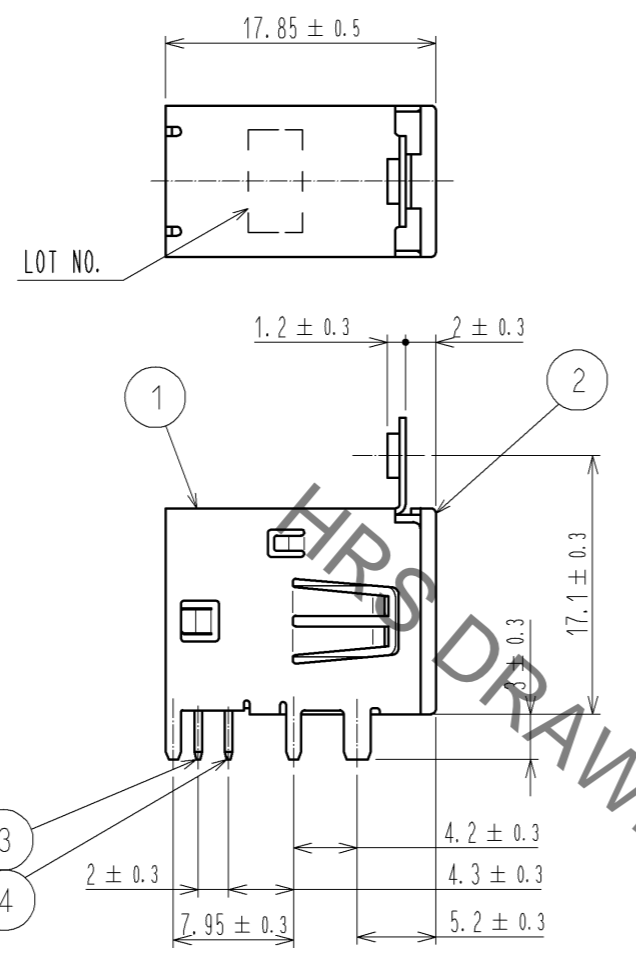

ELV, RoHS Compliant

Mated connector

Mated connector

Recommended panel layout

Dimension from PCB surface to screw hole)

2	PBT	Blue	4	Brass	Tin plating
1	Copper alloy	Tin plating	3	Brass	Tin plating
NO.	MATERIAL	FINISH . REMARKS	NO.	MATERIAL	FINISH . REMARKS
UNITS mm		SCALE 2 : 1	COUNT 	DESCRIPTION OF REVISIONS	DESIGNED
		APPROVED : NH. NAKATA	14. 03. 31	DRAWING NO.	EDC3-168858-00
HIROSE ELECTRIC CO., LTD.		CHECKED : TS. KUBOTA	14. 03. 31	PART NO.	GT17HN-4DP-2DS(C)
		DESIGNED : NK. IKUTA	14. 03. 27	CODE NO.	CL767-0265-0-00
		DRAWN : NK. IKUTA	14. 03. 27		