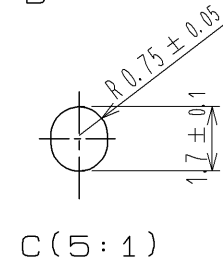

DRAWING FOR REFERENCE: This is subject to change without notice  
08/11/2012

RoHS, ELV COMPLIANT

NOTE 1. COPLANARITY: 0.1 MAX.  
NOTE 2. RECOMMENDED SOLDER THICKNESS: 0.15mm

3	BRASS	TIN PLATING	6	PS				
2	PPS	BROWN	5	PS				
1	COPPER ALLOY	TIN PLATING	4	BRASS	TIN PLATING			
NO.	MATERIAL	FINISH . REMARKS	NO.	MATERIAL	FINISH . REMARKS			
UNITS	mm	SCALE	2 : 1	COUNT	DESCRIPTION OF REVISIONS	DESIGNED	CHECKED	DATE
HRS		HIROSE ELECTRIC CO., LTD.		APPROVED : AR. SHIRAI	09.12.17	DRAWING NO. EDC3-166813-04		
				CHECKED : AR. SHIRAI	09.12.17	PART NO. GT17HN-4DP-2H(A)(14)		
				DESIGNED : NA. HARUBAYASHI	09.12.17	CODE NO. CL767-0144-6-14		
				DRAWN : HA. SHIMIZU	09.12.17	1/2		

DRAWING FOR REFERENCE: This is subject to change without notice  
08/11/2012

IN REEL DIRECTION OUT

PACKAGE STYLE  
NOTE 1. 300 PCS / REEL  
NOTE 2. TOP COVER TAPE PEEL FORCE TO BE 0.1 TO 0.7 N AFTER SEALING.