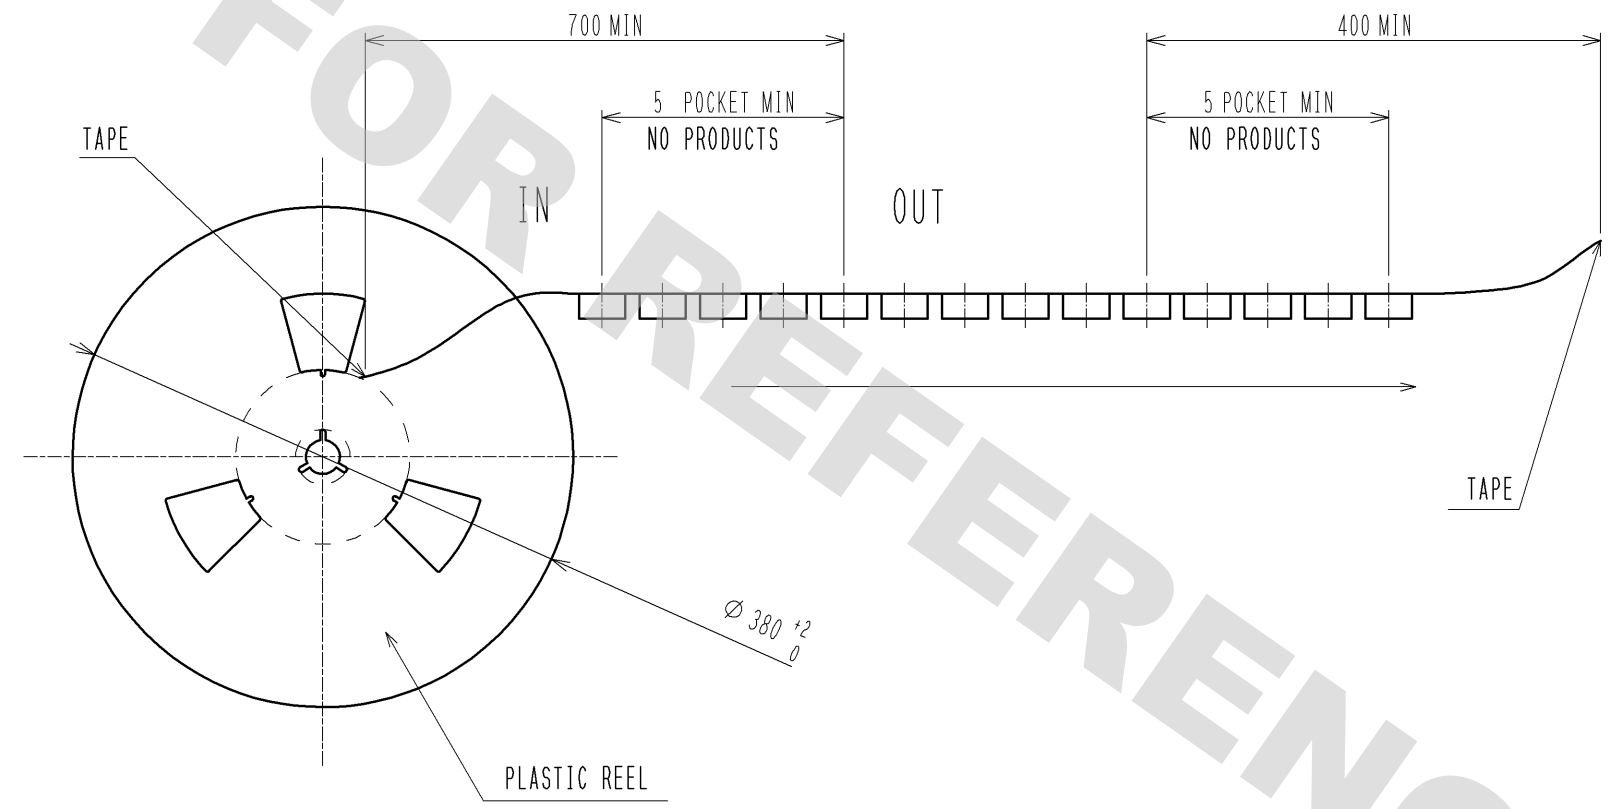

DRAWING FOR REFERENCE: This is subject to change without notice  
08/11/2012

RoHS, ELV COMPLIANT

NOTE 1. COPLANARITY: 0.1 MAX.  
NOTE 2. RECOMMENDED SOLDER THICKNESS: 0.15mm

3	BRASS	TIN PLATING	6	PS				
2	PPS	BROWN	5	PS				
1	COPPER ALLOY	TIN PLATING	4	BRASS	TIN PLATING			
NO.	MATERIAL	FINISH . REMARKS	NO.	MATERIAL	FINISH . REMARKS			
UNITS	mm	SCALE	2 : 1	COUNT	DESCRIPTION OF REVISIONS	DESIGNED	CHECKED	DATE
HRS		HIROSE ELECTRIC CO., LTD.		APPROVED : AR. SHIRAI	09.12.17	DRAWING NO. EDC3-166813-04		
				CHECKED : AR. SHIRAI	09.12.17	PART NO. GT17HN-4DP-2H(A)(14)		
				DESIGNED : NA. HARUBAYASHI	09.12.17	CODE NO. CL767-0144-6-14		
				DRAWN : HA. SHIMIZU	09.12.17	1/2		

DRAWING FOR REFERENCE: This is subject to change without notice  
08/11/2012

IN REEL DIRECTION OUT

PACKAGE STYLE  
NOTE 1. 300 PCS / REEL  
NOTE 2. TOP COVER TAPE PEEL FORCE TO BE 0.1 TO 0.7 N AFTER SEALING.