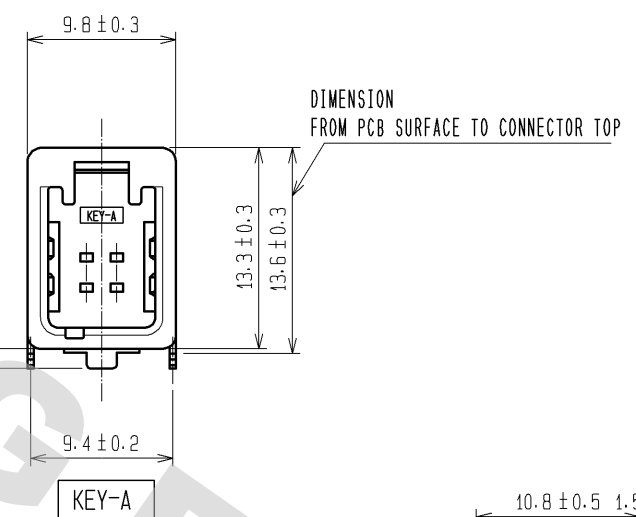

DRAWING FOR REFERENCE: This is subject to change without notice  
08/11/2012

RoHS, ELV COMPLIANT

NOTE 1. COPLANARITY: 0.1 MAX.  
NOTE 2. RECOMMENDED SOLDER THICKNESS: 0.15mm

3	BRASS	TIN PLATING	6	PS				
2	PPS	BROWN	5	PS				
1	COPPER ALLOY	TIN PLATING	4	BRASS	TIN PLATING			
NO.	MATERIAL	FINISH . REMARKS	NO.	MATERIAL	FINISH . REMARKS			
UNITS	mm	SCALE	2 : 1	COUNT	DESCRIPTION OF REVISIONS	DESIGNED	CHECKED	DATE
HRS		HIROSE ELECTRIC CO., LTD.		APPROVED : AR. SHIRAI	09.12.17	DRAWING NO. EDC3-166813-04		
				CHECKED : AR. SHIRAI	09.12.17	PART NO. GT17HN-4DP-2H(A)(14)		
				DESIGNED : NA. HARUBAYASHI	09.12.17	CODE NO. CL767-0144-6-14		
				DRAWN : HA. SHIMIZU	09.12.17	1/2		

DRAWING FOR REFERENCE: This is subject to change without notice  
08/11/2012

IN REEL DIRECTION OUT

PACKAGE STYLE  
NOTE 1. 300 PCS / REEL  
NOTE 2. TOP COVER TAPE PEEL FORCE TO BE 0.1 TO 0.7 N AFTER SEALING.

<b>HRS</b>	DRAWING NO.	EDC3-166813-04	2/2
	PART NO.	GT17HN-4DP-2H(A)(14)	
	CODE NO.	CL767-0144-6-14	