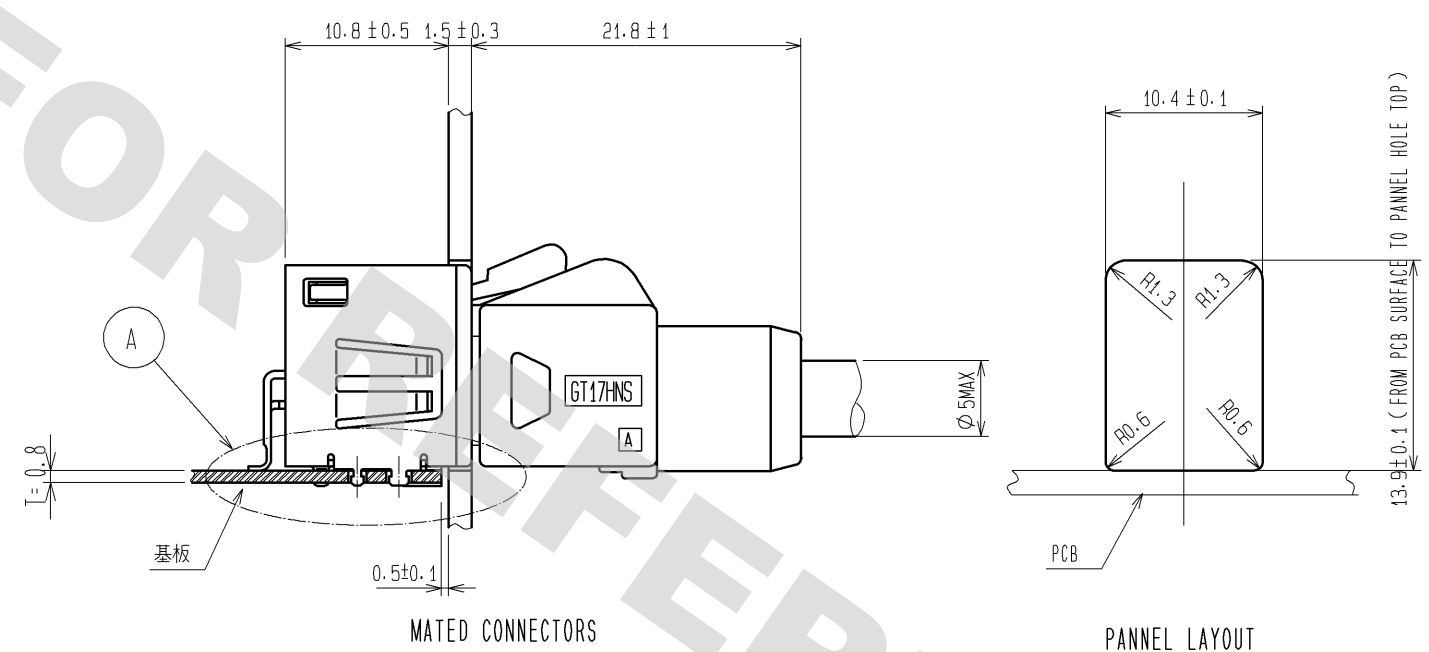

DRAWING FOR REFERENCE: This is subject to change without notice  
08/11/2012

RoHS, ELV COMPLIANT

NOTE 1. COPLANARITY: 0.1 MAX.  
NOTE 2. RECOMMENDED SOLDER THICKNESS: 0.15mm

3	BRASS	TIN PLATING	6	PS				
2	PPS	BROWN	5	PS				
1	COPPER ALLOY	TIN PLATING	4	BRASS	TIN PLATING			
NO.	MATERIAL	FINISH . REMARKS	NO.	MATERIAL	FINISH . REMARKS			
UNITS	mm	SCALE	2 : 1	COUNT	DESCRIPTION OF REVISIONS	DESIGNED	CHECKED	DATE
HRS		HIROSE ELECTRIC CO., LTD.		APPROVED : AR. SHIRAI	09.12.17	DRAWING NO. EDC3-166813-04		
				CHECKED : AR. SHIRAI	09.12.17	PART NO. GT17HN-4DP-2H(A)(14)		
				DESIGNED : NA. HARUBAYASHI	09.12.17	CODE NO. CL767-0144-6-14		
				DRAWN : HA. SHIMIZU	09.12.17	1/2		

DRAWING FOR REFERENCE: This is subject to change without notice  
08/11/2012

IN REEL DIRECTION OUT

PACKAGE STYLE  
NOTE 1. 300 PCS / REEL  
NOTE 2. TOP COVER TAPE PEEL FORCE TO BE 0.1 TO 0.7 N AFTER SEALING.

<b>HRS</b>	DRAWING NO.	EDC3-166813-04	2/2
	PART NO.	GT17HN-4DP-2H(A)(14)	
	CODE NO.	CL767-0144-6-14	