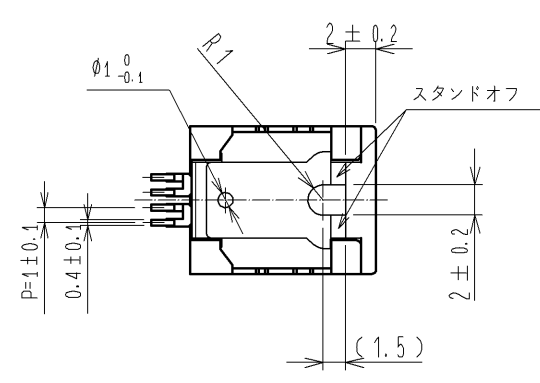

DRAWING FOR REFERENCE: This is subject to change without notice  
08/11/2012

RoHS, ELV COMPLIANT

NOTE 1. COPLANARITY: 0.1 MAX.  
NOTE 2. RECOMMENDED SOLDER THICKNESS: 0.15mm

3	BRASS	TIN PLATING	6	PS				
2	PPS	BROWN	5	PS				
1	COPPER ALLOY	TIN PLATING	4	BRASS	TIN PLATING			
NO.	MATERIAL	FINISH . REMARKS	NO.	MATERIAL	FINISH . REMARKS			
UNITS	mm	SCALE	2 : 1	COUNT	DESCRIPTION OF REVISIONS	DESIGNED	CHECKED	DATE
HRS		HIROSE ELECTRIC CO., LTD.		APPROVED : AR. SHIRAI	09.12.17	DRAWING NO. EDC3-166813-04		
				CHECKED : AR. SHIRAI	09.12.17	PART NO. GT17HN-4DP-2H(A)(14)		
				DESIGNED : NA. HARUBAYASHI	09.12.17	CODE NO. CL767-0144-6-14		
				DRAWN : HA. SHIMIZU	09.12.17	1/2		

DRAWING FOR REFERENCE: This is subject to change without notice  
08/11/2012

IN REEL DIRECTION OUT

PACKAGE STYLE  
NOTE 1. 300 PCS / REEL  
NOTE 2. TOP COVER TAPE PEEL FORCE TO BE 0.1 TO 0.7 N AFTER SEALING.

<b>HRS</b>	DRAWING NO.	EDC3-166813-04	2/2
	PART NO.	GT17HN-4DP-2H(A)(14)	
	CODE NO.	CL767-0144-6-14	