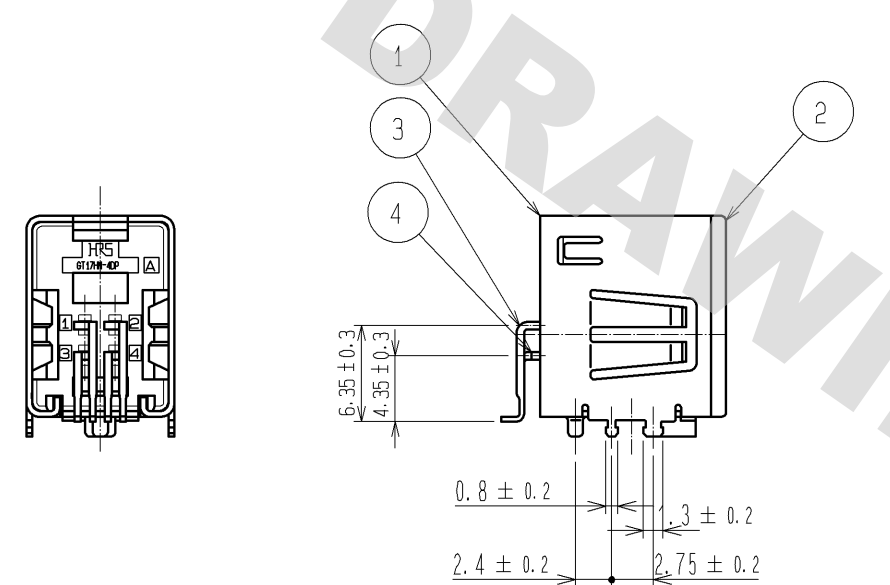

DRAWING FOR REFERENCE: This is subject to change without notice  
08/11/2012

RoHS, ELV COMPLIANT

NOTE 1. COPLANARITY: 0.1 MAX.  
NOTE 2. RECOMMENDED SOLDER THICKNESS: 0.15mm

3	BRASS	TIN PLATING	6	PS				
2	PPS	BROWN	5	PS				
1	COPPER ALLOY	TIN PLATING	4	BRASS	TIN PLATING			
NO.	MATERIAL	FINISH . REMARKS	NO.	MATERIAL	FINISH . REMARKS			
UNITS	mm	SCALE	2 : 1	COUNT	DESCRIPTION OF REVISIONS	DESIGNED	CHECKED	DATE
HRS		HIROSE ELECTRIC CO., LTD.		APPROVED : AR. SHIRAI	09.12.17	DRAWING NO. EDC3-166813-04		
				CHECKED : AR. SHIRAI	09.12.17	PART NO. GT17HN-4DP-2H(A)(14)		
				DESIGNED : NA. HARUBAYASHI	09.12.17	CODE NO. CL767-0144-6-14		
				DRAWN : HA. SHIMIZU	09.12.17	1/2		

DRAWING FOR REFERENCE: This is subject to change without notice  
08/11/2012

IN REEL DIRECTION OUT

PACKAGE STYLE  
NOTE 1. 300 PCS / REEL  
NOTE 2. TOP COVER TAPE PEEL FORCE TO BE 0.1 TO 0.7 N AFTER SEALING.

<b>HRS</b>	DRAWING NO.	EDC3-166813-04	2/2
	PART NO.	GT17HN-4DP-2H(A)(14)	
	CODE NO.	CL767-0144-6-14	