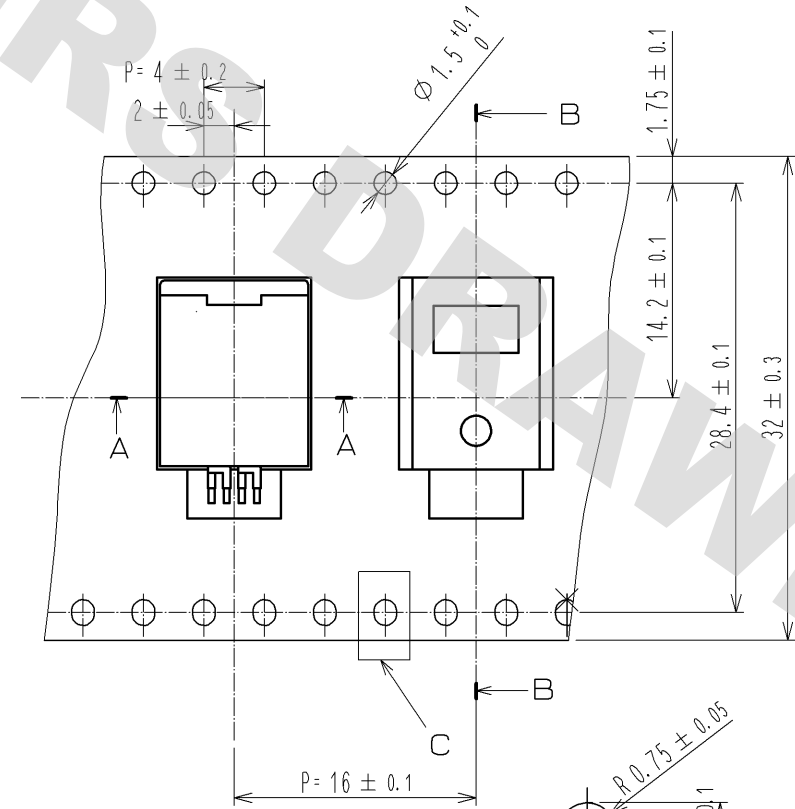

DRAWING FOR REFERENCE: This is subject to change without notice  
08/11/2012

RoHS, ELV COMPLIANT

NOTE 1. COPLANARITY: 0.1 MAX.  
NOTE 2. RECOMMENDED SOLDER THICKNESS: 0.15mm

3	BRASS	TIN PLATING	6	PS				
2	PPS	BROWN	5	PS				
1	COPPER ALLOY	TIN PLATING	4	BRASS	TIN PLATING			
NO.	MATERIAL	FINISH . REMARKS	NO.	MATERIAL	FINISH . REMARKS			
UNITS	mm	SCALE	2 : 1	COUNT	DESCRIPTION OF REVISIONS	DESIGNED	CHECKED	DATE
HRS		HIROSE ELECTRIC CO., LTD.		APPROVED : AR. SHIRAI	09.12.17	DRAWING NO. EDC3-166813-04		
				CHECKED : AR. SHIRAI	09.12.17	PART NO. GT17HN-4DP-2H(A)(14)		
				DESIGNED : NA. HARUBAYASHI	09.12.17	CODE NO. CL767-0144-6-14		
				DRAWN : HA. SHIMIZU	09.12.17	1/2		

DRAWING FOR REFERENCE: This is subject to change without notice  
08/11/2012

IN REEL DIRECTION OUT

PACKAGE STYLE  
NOTE 1. 300 PCS / REEL  
NOTE 2. TOP COVER TAPE PEEL FORCE TO BE 0.1 TO 0.7 N AFTER SEALING.

<b>HRS</b>	DRAWING NO.	EDC3-166813-04	2/2
	PART NO.	GT17HN-4DP-2H(A)(14)	
	CODE NO.	CL767-0144-6-14	