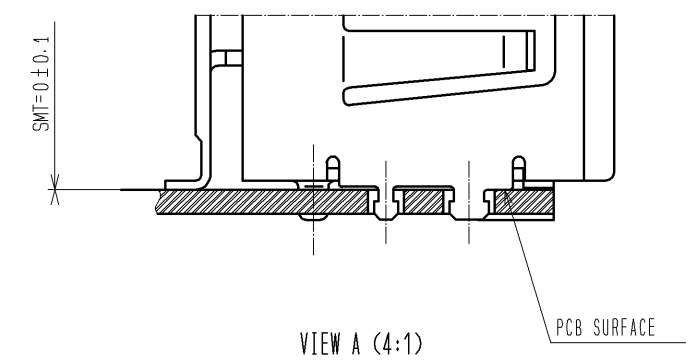

DRAWING FOR REFERENCE: This is subject to change without notice  
08/11/2012

RoHS, ELV COMPLIANT

NOTE 1. COPLANARITY: 0.1 MAX.  
NOTE 2. RECOMMENDED SOLDER THICKNESS: 0.15mm

3	BRASS	TIN PLATING	6	PS				
2	PPS	BROWN	5	PS				
1	COPPER ALLOY	TIN PLATING	4	BRASS	TIN PLATING			
NO.	MATERIAL	FINISH . REMARKS	NO.	MATERIAL	FINISH . REMARKS			
UNITS	mm	SCALE	2 : 1	COUNT	DESCRIPTION OF REVISIONS	DESIGNED	CHECKED	DATE
HRS		HIROSE ELECTRIC CO., LTD.		APPROVED : AR. SHIRAI	09.12.17	DRAWING NO. EDC3-166813-04		
				CHECKED : AR. SHIRAI	09.12.17	PART NO. GT17HN-4DP-2H(A)(14)		
				DESIGNED : NA. HARUBAYASHI	09.12.17	CODE NO. CL767-0144-6-14		
				DRAWN : HA. SHIMIZU	09.12.17	1/2		

DRAWING FOR REFERENCE: This is subject to change without notice  
08/11/2012

IN REEL DIRECTION OUT

PACKAGE STYLE  
NOTE 1. 300 PCS / REEL  
NOTE 2. TOP COVER TAPE PEEL FORCE TO BE 0.1 TO 0.7 N AFTER SEALING.

<b>HRS</b>	DRAWING NO.	EDC3-166813-04	2/2
	PART NO.	GT17HN-4DP-2H(A)(14)	
	CODE NO.	CL767-0144-6-14	