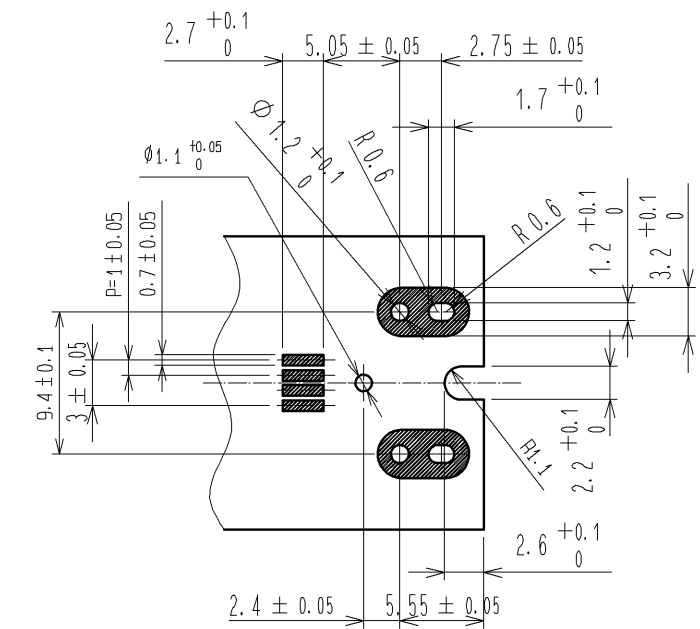

DRAWING FOR REFERENCE: This is subject to change without notice  
08/11/2012

RoHS, ELV COMPLIANT

NOTE 1. COPLANARITY: 0.1 MAX.  
NOTE 2. RECOMMENDED SOLDER THICKNESS: 0.15mm

3	BRASS	TIN PLATING	6	PS				
2	PPS	BROWN	5	PS				
1	COPPER ALLOY	TIN PLATING	4	BRASS	TIN PLATING			
NO.	MATERIAL	FINISH . REMARKS	NO.	MATERIAL	FINISH . REMARKS			
UNITS	mm	SCALE	2 : 1	COUNT	DESCRIPTION OF REVISIONS	DESIGNED	CHECKED	DATE
HRS		HIROSE ELECTRIC CO., LTD.		APPROVED : AR. SHIRAI	09.12.17	DRAWING NO. EDC3-166813-04		
				CHECKED : AR. SHIRAI	09.12.17	PART NO. GT17HN-4DP-2H(A)(14)		
				DESIGNED : NA. HARUBAYASHI	09.12.17	CODE NO. CL767-0144-6-14		
				DRAWN : HA. SHIMIZU	09.12.17	1/2		

DRAWING FOR REFERENCE: This is subject to change without notice  
08/11/2012

IN REEL DIRECTION OUT

PACKAGE STYLE  
NOTE 1. 300 PCS / REEL  
NOTE 2. TOP COVER TAPE PEEL FORCE TO BE 0.1 TO 0.7 N AFTER SEALING.

<b>HRS</b>	DRAWING NO.	EDC3-166813-04	2/2
	PART NO.	GT17HN-4DP-2H(A)(14)	
	CODE NO.	CL767-0144-6-14	