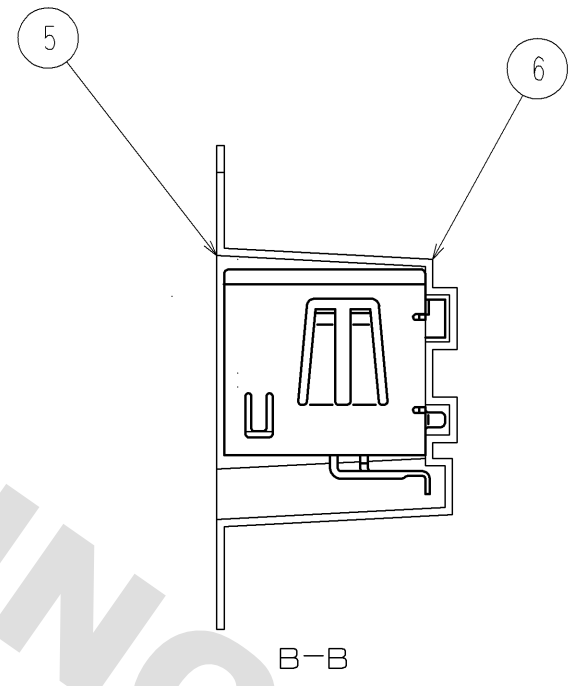

DRAWING FOR REFERENCE: This is subject to change without notice  
08/11/2012

RoHS, ELV COMPLIANT

NOTE 1. COPLANARITY: 0.1 MAX.  
NOTE 2. RECOMMENDED SOLDER THICKNESS: 0.15mm

3	BRASS	TIN PLATING	6	PS				
2	PPS	BROWN	5	PS				
1	COPPER ALLOY	TIN PLATING	4	BRASS	TIN PLATING			
NO.	MATERIAL	FINISH . REMARKS	NO.	MATERIAL	FINISH . REMARKS			
UNITS	mm	SCALE	2 : 1	COUNT	DESCRIPTION OF REVISIONS	DESIGNED	CHECKED	DATE
HRS		HIROSE ELECTRIC CO., LTD.		APPROVED : AR. SHIRAI	09.12.17	DRAWING NO. EDC3-166813-04		
				CHECKED : AR. SHIRAI	09.12.17	PART NO. GT17HN-4DP-2H(A)(14)		
				DESIGNED : NA. HARUBAYASHI	09.12.17	CODE NO. CL767-0144-6-14		
				DRAWN : HA. SHIMIZU	09.12.17	1/2		

DRAWING FOR REFERENCE: This is subject to change without notice  
08/11/2012

IN REEL DIRECTION OUT

PACKAGE STYLE  
NOTE 1. 300 PCS / REEL  
NOTE 2. TOP COVER TAPE PEEL FORCE TO BE 0.1 TO 0.7 N AFTER SEALING.

<b>HRS</b>	DRAWING NO.	EDC3-166813-04	2/2
	PART NO.	GT17HN-4DP-2H(A)(14)	
	CODE NO.	CL767-0144-6-14	