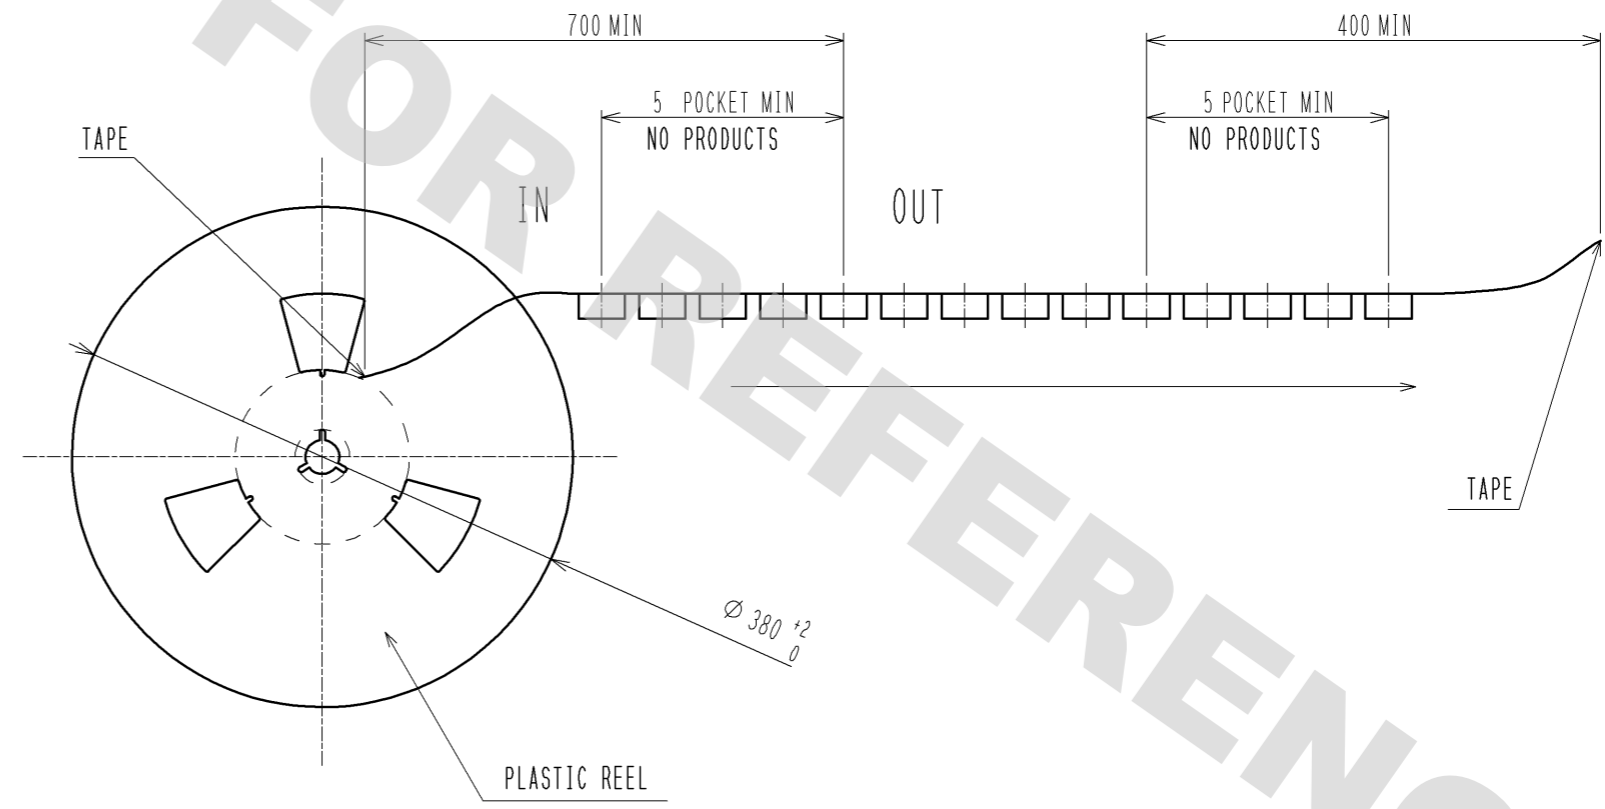

DRAWING FOR REFERENCE: This is subject to change without notice  
08/11/2012

RoHS, ELV COMPLIANT

NOTE 1. COPLANARITY: 0.1 MAX.  
NOTE 2. RECOMMENDED SOLDER THICKNESS: 0.15mm

3	BRASS	TIN PLATING	6	PS	
2	PPS	GREEN	5	PS	
1	COPPER ALLOY	TIN PLATING	4	BRASS	TIN PLATING
NO.	MATERIAL	FINISH . REMARKS	NO.	MATERIAL	FINISH . REMARKS
UNITS		SCALE	COUNT	DESCRIPTION OF REVISIONS	
mm		2 : 1	△	DESIGNED	CHECKED
				APPROVED : AR. SHIRAI	10.05.10
HIROSE ELECTRIC CO., LTD.				CHECKED : AR. SHIRAI	10.05.10
				DESIGNED : NH. NAKATA	10.05.10
				DRAWN : NH. NAKATA	10.05.10
				DRAWING NO.	EDC3-167010-06
				PART NO.	GT17HN-4DP-2H(B)(14)
				CODE NO.	CL767-0175-0-14
				1/2	

DRAWING FOR REFERENCE: This is subject to change without notice  
08/11/2012

IN REEL DIRECTION OUT

PACKAGE STYLE  
NOTE 1. 300 PCS / REEL  
NOTE 2. TOP COVER TAPE PEEL FORCE TO BE 0.1 TO 0.7 N AFTER SEALING.