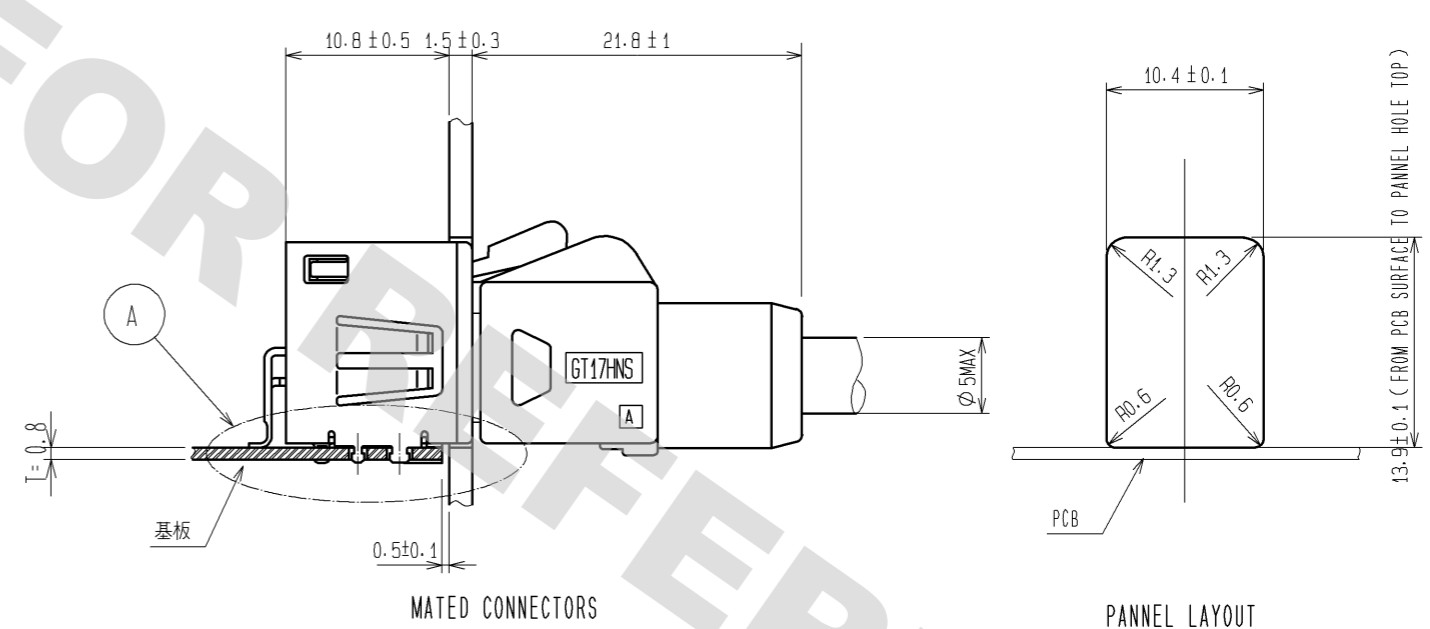

DRAWING FOR REFERENCE: This is subject to change without notice  
08/11/2012

RoHS, ELV COMPLIANT

NOTE 1. COPLANARITY: 0.1 MAX.  
NOTE 2. RECOMMENDED SOLDER THICKNESS: 0.15mm

3	BRASS	TIN PLATING	6	PS	
2	PPS	GREEN	5	PS	
1	COPPER ALLOY	TIN PLATING	4	BRASS	TIN PLATING
NO.	MATERIAL	FINISH . REMARKS	NO.	MATERIAL	FINISH . REMARKS
UNITS		SCALE	COUNT	DESCRIPTION OF REVISIONS	
mm		2 : 1	△	DESIGNED	CHECKED
				APPROVED : AR. SHIRAI	10.05.10
HIROSE ELECTRIC CO., LTD.				CHECKED : AR. SHIRAI	10.05.10
				DESIGNED : NH. NAKATA	10.05.10
				DRAWN : NH. NAKATA	10.05.10
				DRAWING NO.	EDC3-167010-06
				PART NO.	GT17HN-4DP-2H(B)(14)
				CODE NO.	CL767-0175-0-14
				1/2	

DRAWING FOR REFERENCE: This is subject to change without notice  
08/11/2012

IN REEL DIRECTION OUT

PACKAGE STYLE  
NOTE 1. 300 PCS / REEL  
NOTE 2. TOP COVER TAPE PEEL FORCE TO BE 0.1 TO 0.7 N AFTER SEALING.

<b>HRS</b>	DRAWING NO.	EDC3-167010-06
	PART NO.	GT17HN-4DP-2H(B)(14)
	CODE NO.	CL767-0175-0-14
		△ 2/2