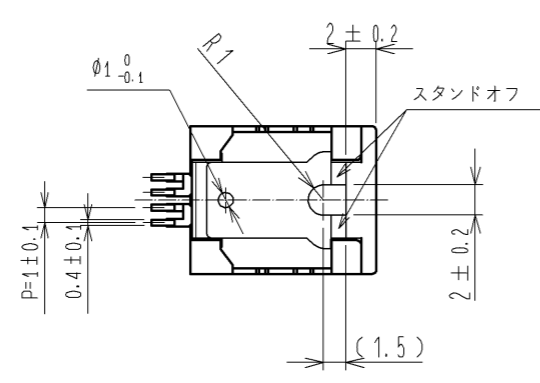

DRAWING FOR REFERENCE: This is subject to change without notice  
08/11/2012

RoHS, ELV COMPLIANT

NOTE 1. COPLANARITY: 0.1 MAX.  
NOTE 2. RECOMMENDED SOLDER THICKNESS: 0.15mm

3	BRASS	TIN PLATING	6	PS	
2	PPS	GREEN	5	PS	
1	COPPER ALLOY	TIN PLATING	4	BRASS	TIN PLATING
NO.	MATERIAL	FINISH . REMARKS	NO.	MATERIAL	FINISH . REMARKS
UNITS		SCALE	COUNT	DESCRIPTION OF REVISIONS	
mm		2 : 1	△	DESIGNED	CHECKED
				APPROVED : AR. SHIRAI	10.05.10
HIROSE ELECTRIC CO., LTD.				CHECKED : AR. SHIRAI	10.05.10
				DESIGNED : NH. NAKATA	10.05.10
				DRAWN : NH. NAKATA	10.05.10
				DRAWING NO.	EDC3-167010-06
				PART NO.	GT17HN-4DP-2H(B)(14)
				CODE NO.	CL767-0175-0-14
				1/2	

DRAWING FOR REFERENCE: This is subject to change without notice  
08/11/2012

IN REEL DIRECTION OUT

PACKAGE STYLE  
NOTE 1. 300 PCS / REEL  
NOTE 2. TOP COVER TAPE PEEL FORCE TO BE 0.1 TO 0.7 N AFTER SEALING.

<b>HRS</b>	DRAWING NO.	EDC3-167010-06
	PART NO.	GT17HN-4DP-2H(B)(14)
	CODE NO.	CL767-0175-0-14
		△ 2/2