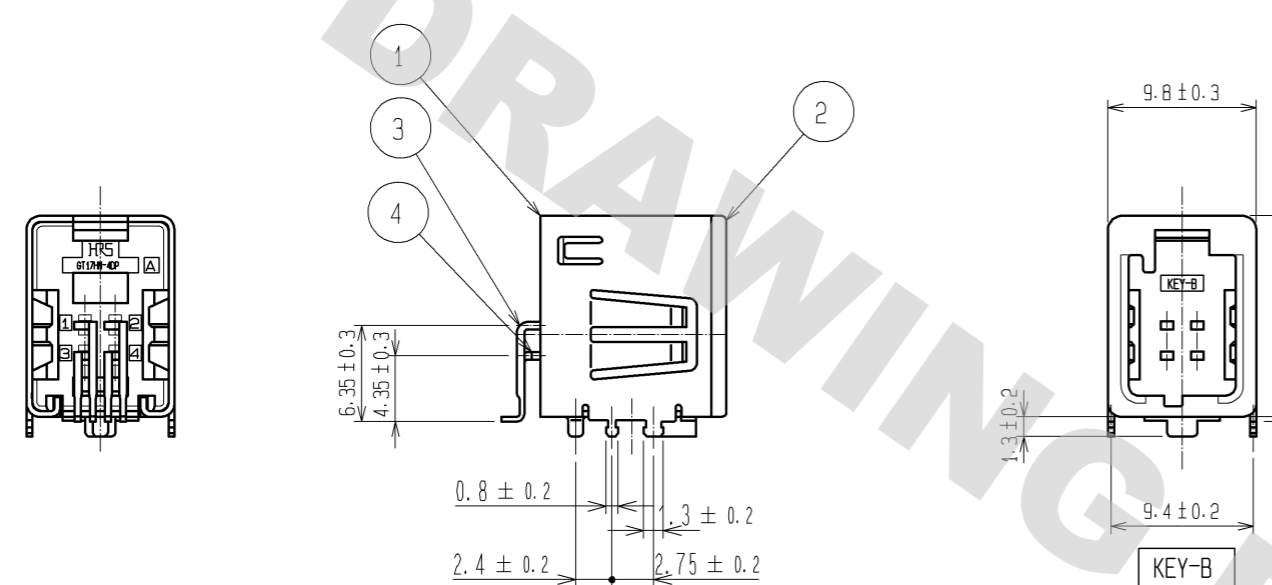

DRAWING FOR REFERENCE: This is subject to change without notice  
08/11/2012

RoHS, ELV COMPLIANT

NOTE 1. COPLANARITY: 0.1 MAX.  
NOTE 2. RECOMMENDED SOLDER THICKNESS: 0.15mm

3	BRASS	TIN PLATING	6	PS	
2	PPS	GREEN	5	PS	
1	COPPER ALLOY	TIN PLATING	4	BRASS	TIN PLATING
NO.	MATERIAL	FINISH . REMARKS	NO.	MATERIAL	FINISH . REMARKS
UNITS		SCALE	COUNT	DESCRIPTION OF REVISIONS	
mm		2 : 1	△	DESIGNED	CHECKED
				APPROVED : AR. SHIRAI	10.05.10
HIROSE ELECTRIC CO., LTD.				CHECKED : AR. SHIRAI	10.05.10
				DESIGNED : NH. NAKATA	10.05.10
				DRAWN : NH. NAKATA	10.05.10
				DRAWING NO.	EDC3-167010-06
				PART NO.	GT17HN-4DP-2H(B)(14)
				CODE NO.	CL767-0175-0-14
				1/2	

DRAWING FOR REFERENCE: This is subject to change without notice  
08/11/2012

IN REEL DIRECTION OUT

PACKAGE STYLE  
NOTE 1. 300 PCS / REEL  
NOTE 2. TOP COVER TAPE PEEL FORCE TO BE 0.1 TO 0.7 N AFTER SEALING.

<b>HRS</b>	DRAWING NO.	EDC3-167010-06
	PART NO.	GT17HN-4DP-2H(B)(14)
	CODE NO.	CL767-0175-0-14
		△ 2/2