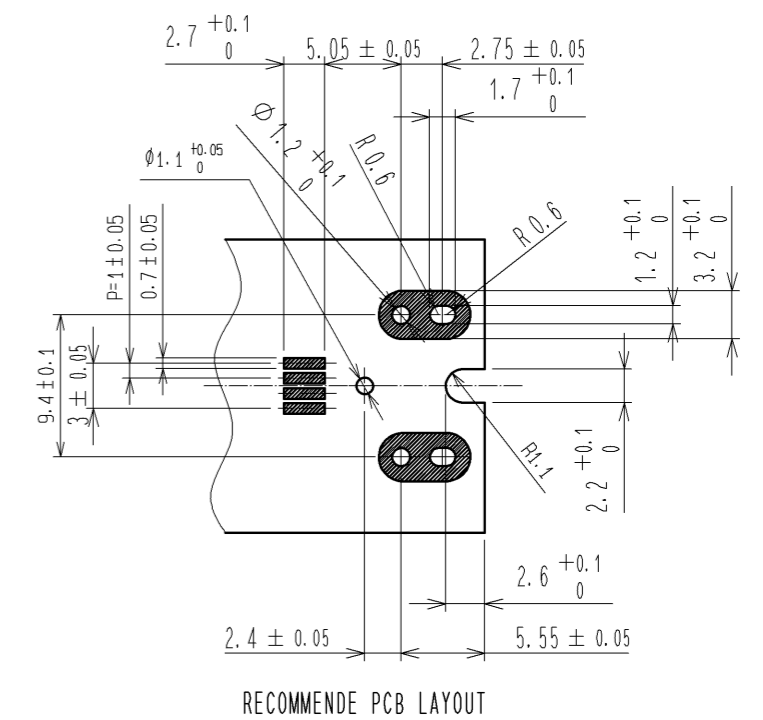

DRAWING FOR REFERENCE: This is subject to change without notice  
08/11/2012

RoHS, ELV COMPLIANT

NOTE 1. COPLANARITY: 0.1 MAX.  
NOTE 2. RECOMMENDED SOLDER THICKNESS: 0.15mm

3	BRASS	TIN PLATING	6	PS	
2	PPS	GREEN	5	PS	
1	COPPER ALLOY	TIN PLATING	4	BRASS	TIN PLATING
NO.	MATERIAL	FINISH . REMARKS	NO.	MATERIAL	FINISH . REMARKS
UNITS		SCALE	COUNT	DESCRIPTION OF REVISIONS	
mm		2 : 1	△	DESIGNED	CHECKED
				APPROVED : AR. SHIRAI	10.05.10
HIROSE ELECTRIC CO., LTD.				CHECKED : AR. SHIRAI	10.05.10
				DESIGNED : NH. NAKATA	10.05.10
				DRAWN : NH. NAKATA	10.05.10
				DRAWING NO.	EDC3-167010-06
				PART NO.	GT17HN-4DP-2H(B)(14)
				CODE NO.	CL767-0175-0-14
				1/2	

DRAWING FOR REFERENCE: This is subject to change without notice  
08/11/2012

IN REEL DIRECTION OUT

PACKAGE STYLE  
NOTE 1. 300 PCS / REEL  
NOTE 2. TOP COVER TAPE PEEL FORCE TO BE 0.1 TO 0.7 N AFTER SEALING.

<b>HRS</b>	DRAWING NO.	EDC3-167010-06
	PART NO.	GT17HN-4DP-2H(B)(14)
	CODE NO.	CL767-0175-0-14
		△ 2/2