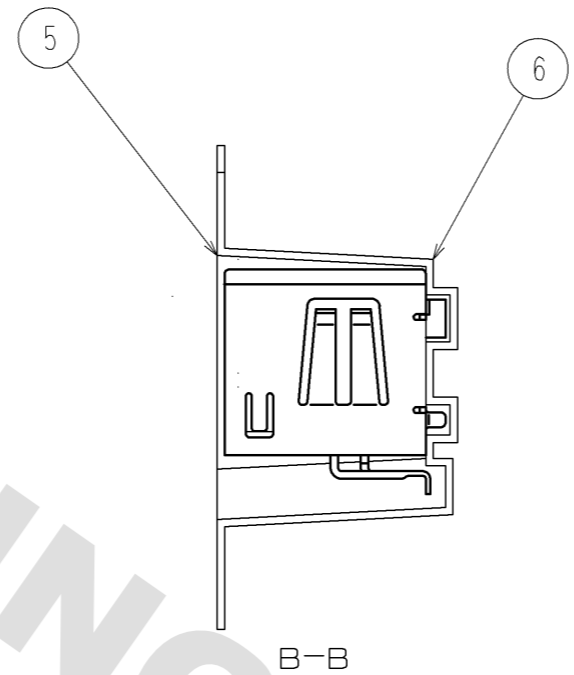

DRAWING FOR REFERENCE: This is subject to change without notice  
08/11/2012

RoHS, ELV COMPLIANT

NOTE 1. COPLANARITY: 0.1 MAX.  
NOTE 2. RECOMMENDED SOLDER THICKNESS: 0.15mm

3	BRASS	TIN PLATING	6	PS	
2	PPS	GREEN	5	PS	
1	COPPER ALLOY	TIN PLATING	4	BRASS	TIN PLATING
NO.	MATERIAL	FINISH . REMARKS	NO.	MATERIAL	FINISH . REMARKS
UNITS		SCALE	COUNT	DESCRIPTION OF REVISIONS	
mm		2 : 1	△	DESIGNED	CHECKED
				APPROVED : AR. SHIRAI	10.05.10
HIROSE ELECTRIC CO., LTD.				CHECKED : AR. SHIRAI	10.05.10
				DESIGNED : NH. NAKATA	10.05.10
				DRAWN : NH. NAKATA	10.05.10
				DRAWING NO.	EDC3-167010-06
				PART NO.	GT17HN-4DP-2H(B)(14)
				CODE NO.	CL767-0175-0-14
				1/2	

DRAWING FOR REFERENCE: This is subject to change without notice  
08/11/2012

IN REEL DIRECTION OUT

PACKAGE STYLE  
NOTE 1. 300 PCS / REEL  
NOTE 2. TOP COVER TAPE PEEL FORCE TO BE 0.1 TO 0.7 N AFTER SEALING.

<b>HRS</b>	DRAWING NO.	EDC3-167010-06
	PART NO.	GT17HN-4DP-2H(B)(14)
	CODE NO.	CL767-0175-0-14
		△ 2/2