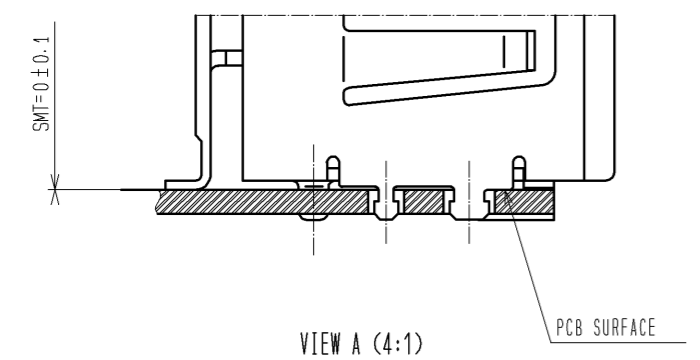

DRAWING FOR REFERENCE: This is subject to change without notice  
08/11/2012

RoHS, ELV COMPLIANT

NOTE 1. COPLANARITY: 0.1 MAX.  
NOTE 2. RECOMMENDED SOLDER THICKNESS: 0.15mm

3	BRASS	TIN PLATING	6	PS	
2	PPS	GREEN	5	PS	
1	COPPER ALLOY	TIN PLATING	4	BRASS	TIN PLATING
NO.	MATERIAL	FINISH . REMARKS	NO.	MATERIAL	FINISH . REMARKS
UNITS		SCALE	COUNT	DESCRIPTION OF REVISIONS	
mm		2 : 1	△	DESIGNED	CHECKED
				APPROVED : AR. SHIRAI	10.05.10
HIROSE ELECTRIC CO., LTD.				CHECKED : AR. SHIRAI	10.05.10
				DESIGNED : NH. NAKATA	10.05.10
				DRAWN : NH. NAKATA	10.05.10
				DRAWING NO.	EDC3-167010-06
				PART NO.	GT17HN-4DP-2H(B)(14)
				CODE NO.	CL767-0175-0-14
				1/2	

DRAWING FOR REFERENCE: This is subject to change without notice  
08/11/2012

IN REEL DIRECTION OUT

PACKAGE STYLE  
NOTE 1. 300 PCS / REEL  
NOTE 2. TOP COVER TAPE PEEL FORCE TO BE 0.1 TO 0.7 N AFTER SEALING.

<b>HRS</b>	DRAWING NO.	EDC3-167010-06
	PART NO.	GT17HN-4DP-2H(B)(14)
	CODE NO.	CL767-0175-0-14
		△ 2/2