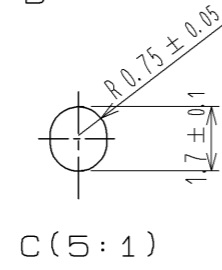

DRAWING FOR REFERENCE: This is subject to change without notice  
08/11/2012

RoHS, ELV COMPLIANT

NOTE 1. COPLANARITY: 0.1 MAX.  
NOTE 2. RECOMMENDED SOLDER THICKNESS: 0.15mm

3	BRASS	TIN PLATING	6	PS	
2	PPS	GREEN	5	PS	
1	COPPER ALLOY	TIN PLATING	4	BRASS	TIN PLATING
NO.	MATERIAL	FINISH . REMARKS	NO.	MATERIAL	FINISH . REMARKS
UNITS		SCALE	COUNT	DESCRIPTION OF REVISIONS	
mm		2 : 1	△	DESIGNED	CHECKED
				APPROVED : AR. SHIRAI	10.05.10
HIROSE ELECTRIC CO., LTD.				CHECKED : AR. SHIRAI	10.05.10
				DESIGNED : NH. NAKATA	10.05.10
				DRAWN : NH. NAKATA	10.05.10
				DRAWING NO.	EDC3-167010-06
				PART NO.	GT17HN-4DP-2H(B)(14)
				CODE NO.	CL767-0175-0-14
				1/2	

DRAWING FOR REFERENCE: This is subject to change without notice  
08/11/2012

IN REEL DIRECTION OUT

PACKAGE STYLE  
NOTE 1. 300 PCS / REEL  
NOTE 2. TOP COVER TAPE PEEL FORCE TO BE 0.1 TO 0.7 N AFTER SEALING.