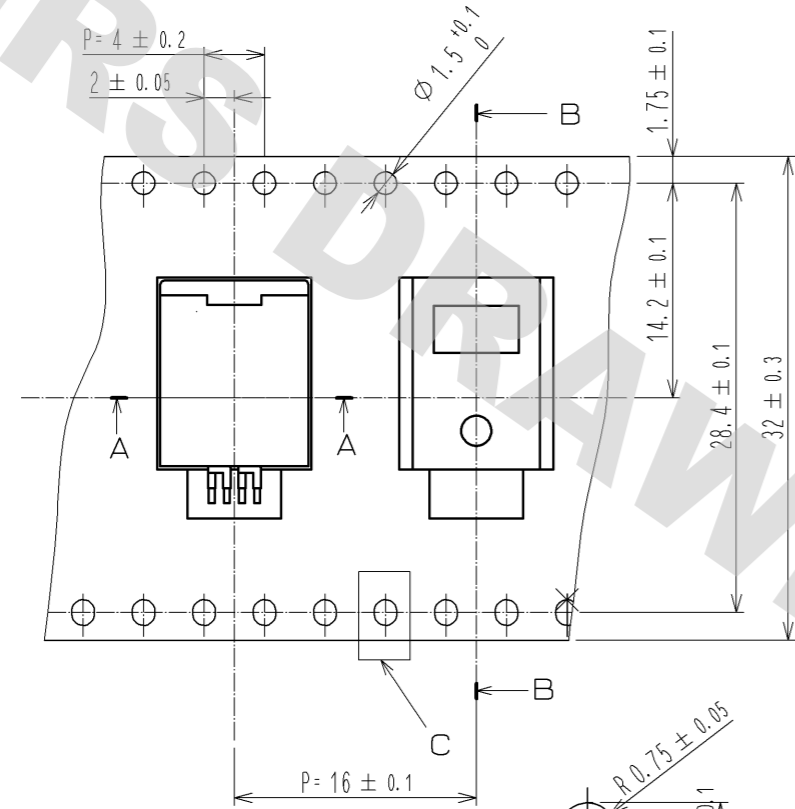

DRAWING FOR REFERENCE: This is subject to change without notice  
08/11/2012

RoHS, ELV COMPLIANT

NOTE 1. COPLANARITY: 0.1 MAX.  
NOTE 2. RECOMMENDED SOLDER THICKNESS: 0.15mm

3	BRASS	TIN PLATING	6	PS	
2	PPS	GREEN	5	PS	
1	COPPER ALLOY	TIN PLATING	4	BRASS	TIN PLATING
NO.	MATERIAL	FINISH . REMARKS	NO.	MATERIAL	FINISH . REMARKS
UNITS		SCALE	COUNT	DESCRIPTION OF REVISIONS	
mm		2 : 1	△	DESIGNED	CHECKED
				APPROVED : AR. SHIRAI	10.05.10
HIROSE ELECTRIC CO., LTD.				CHECKED : AR. SHIRAI	10.05.10
				DESIGNED : NH. NAKATA	10.05.10
				DRAWN : NH. NAKATA	10.05.10
				DRAWING NO.	EDC3-167010-06
				PART NO.	GT17HN-4DP-2H(B)(14)
				CODE NO.	CL767-0175-0-14
				1/2	

DRAWING FOR REFERENCE: This is subject to change without notice  
08/11/2012

IN REEL DIRECTION OUT

PACKAGE STYLE  
NOTE 1. 300 PCS / REEL  
NOTE 2. TOP COVER TAPE PEEL FORCE TO BE 0.1 TO 0.7 N AFTER SEALING.

<b>HRS</b>	DRAWING NO.	EDC3-167010-06
	PART NO.	GT17HN-4DP-2H(B)(14)
	CODE NO.	CL767-0175-0-14
		△ 2/2