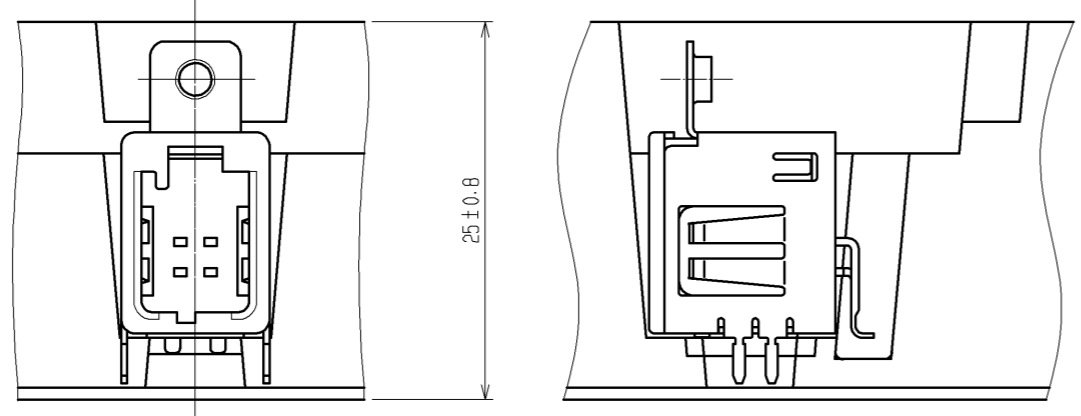

DRAWING FOR REFERENCE: This is subject to change without notice
08/11/2012

60 PCS / TRAY

製品格納状態図 (2:1)
PACKAGING CONDITION (2:1)

梱包仕様
W=270・D=360・H=150のサイズのダンボール箱に下図のように製品を入れる。
PACKAGING STYLE
BOX SIZE : W=270・D=360・H=150

納入先	
品名	
数量	個

HRS	DRAWING NO.	EDC3-167010-05
	PART NO.	GT17HN-4DP-2H(B)
	CODE NO.	CL767-0175-0-00
		2/2

X-ON Electronics

Largest Supplier of Electrical and Electronic Components

Click to view similar products for [Automotive Connectors](#) category: