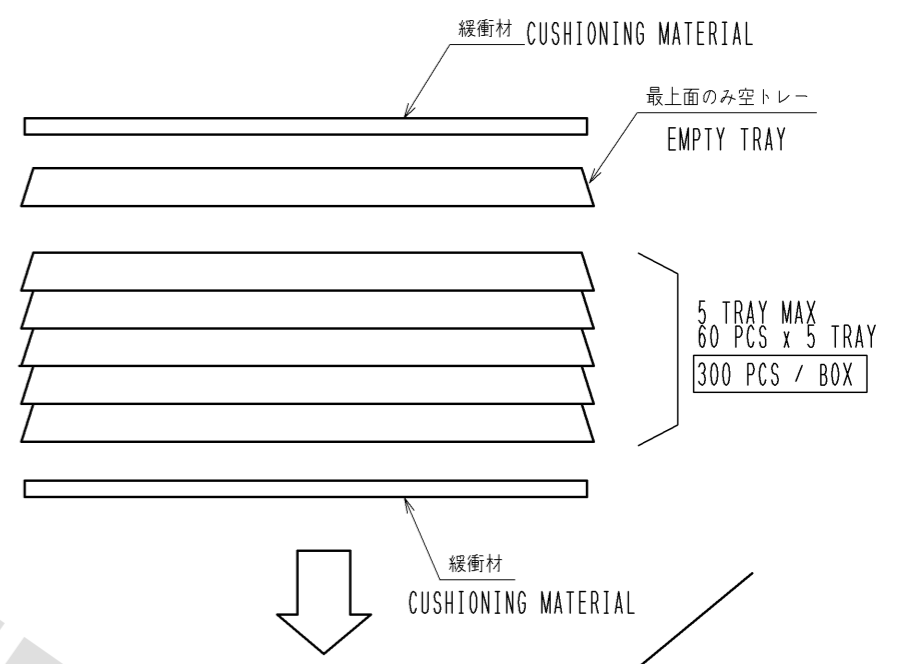

DRAWING FOR REFERENCE: This is subject to change without notice
08/11/2012

60 PCS / TRAY

製品格納状態図 (2:1)
PACKAGING CONDITION (2:1)

梱包仕様
W=270・D=360・H=150のサイズのダンボール箱に下図のように製品を入れる。
PACKAGING STYLE
BOX SIZE : W=270・D=360・H=150

納入先	
品名	
数量	個

HRS	DRAWING NO.	EDC3-167010-05
	PART NO.	GT17HN-4DP-2H(B)
	CODE NO.	CL767-0175-0-00
		2/2

X-ON Electronics

Largest Supplier of Electrical and Electronic Components

Click to view similar products for [Automotive Connectors](#) category: