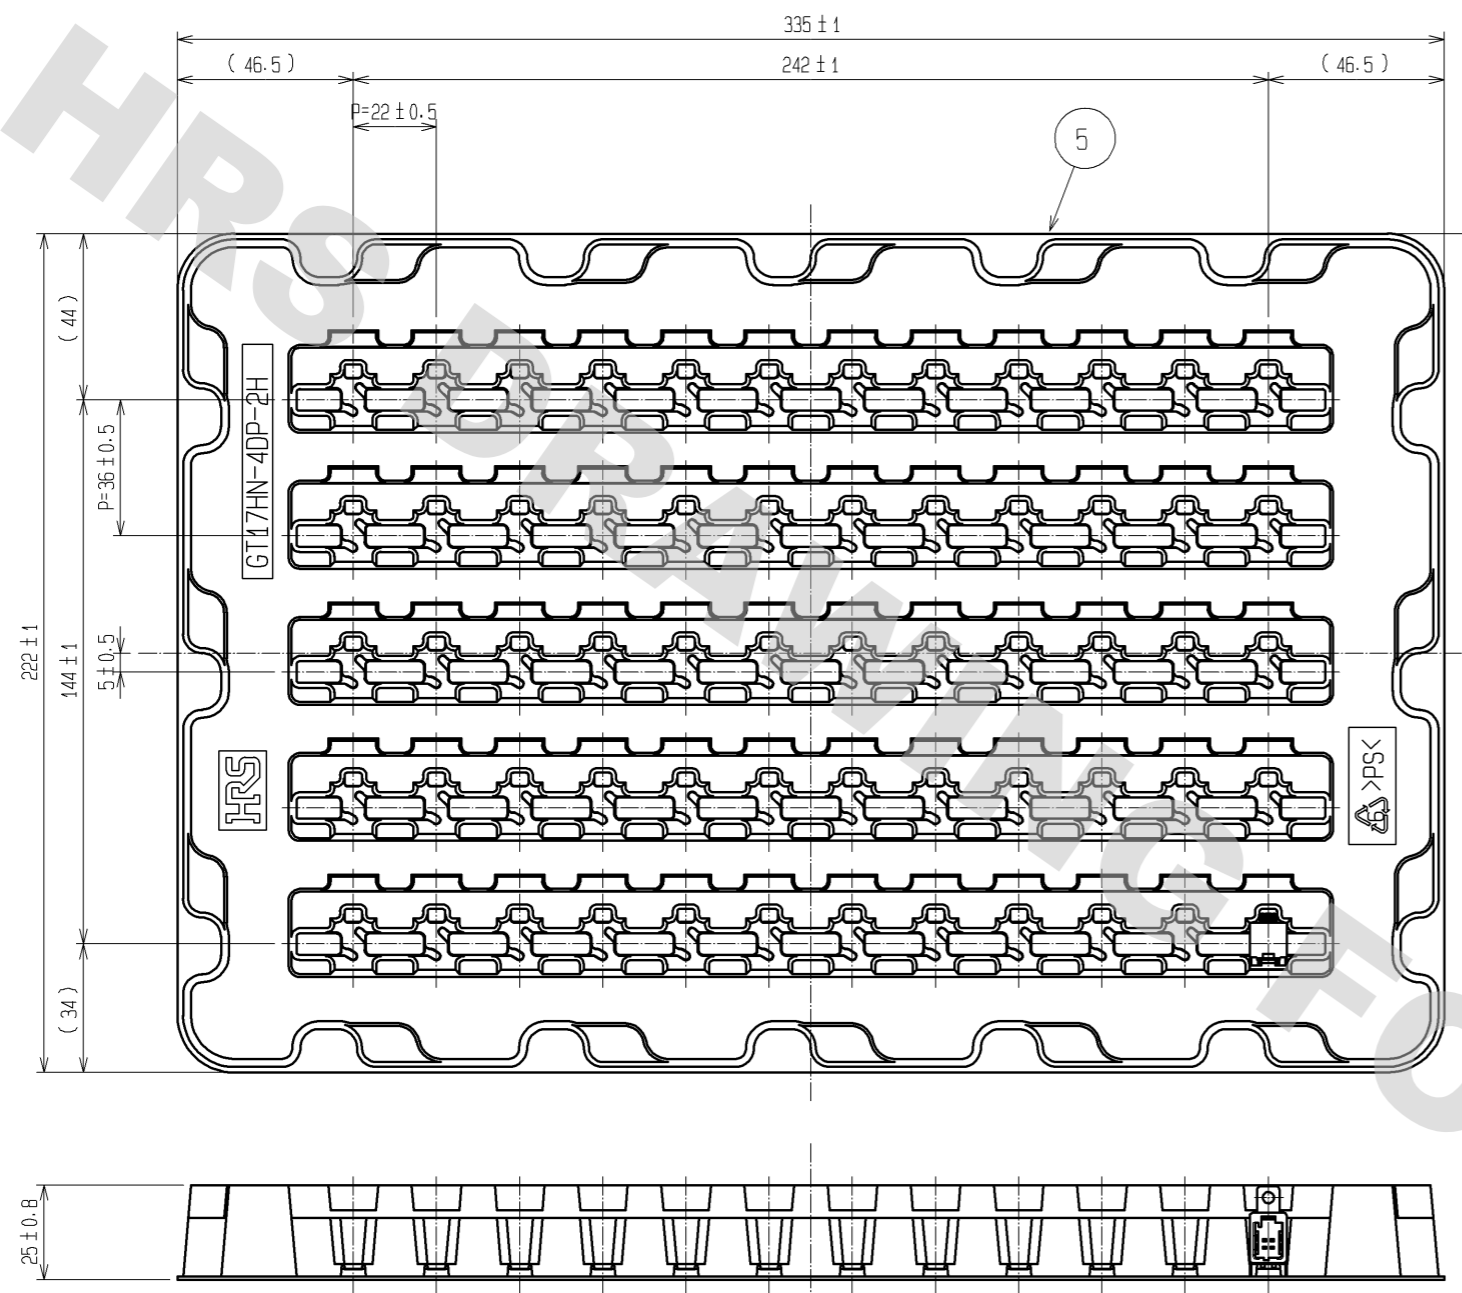

DRAWING FOR REFERENCE: This is subject to change without notice
08/11/2012

60 PCS / TRAY

製品格納状態図 (2:1)
PACKAGING CONDITION (2:1)

梱包仕様
W=270・D=360・H=150のサイズのダンボール箱に下図のように製品を入れる。
PACKAGING STYLE
BOX SIZE : W=270・D=360・H=150

納入先	
品名	
数量	個

HRS	DRAWING NO.	EDC3-167010-05
	PART NO.	GT17HN-4DP-2H(B)
	CODE NO.	CL767-0175-0-00
		2/2

X-ON Electronics

Largest Supplier of Electrical and Electronic Components

Click to view similar products for [Automotive Connectors](#) category: