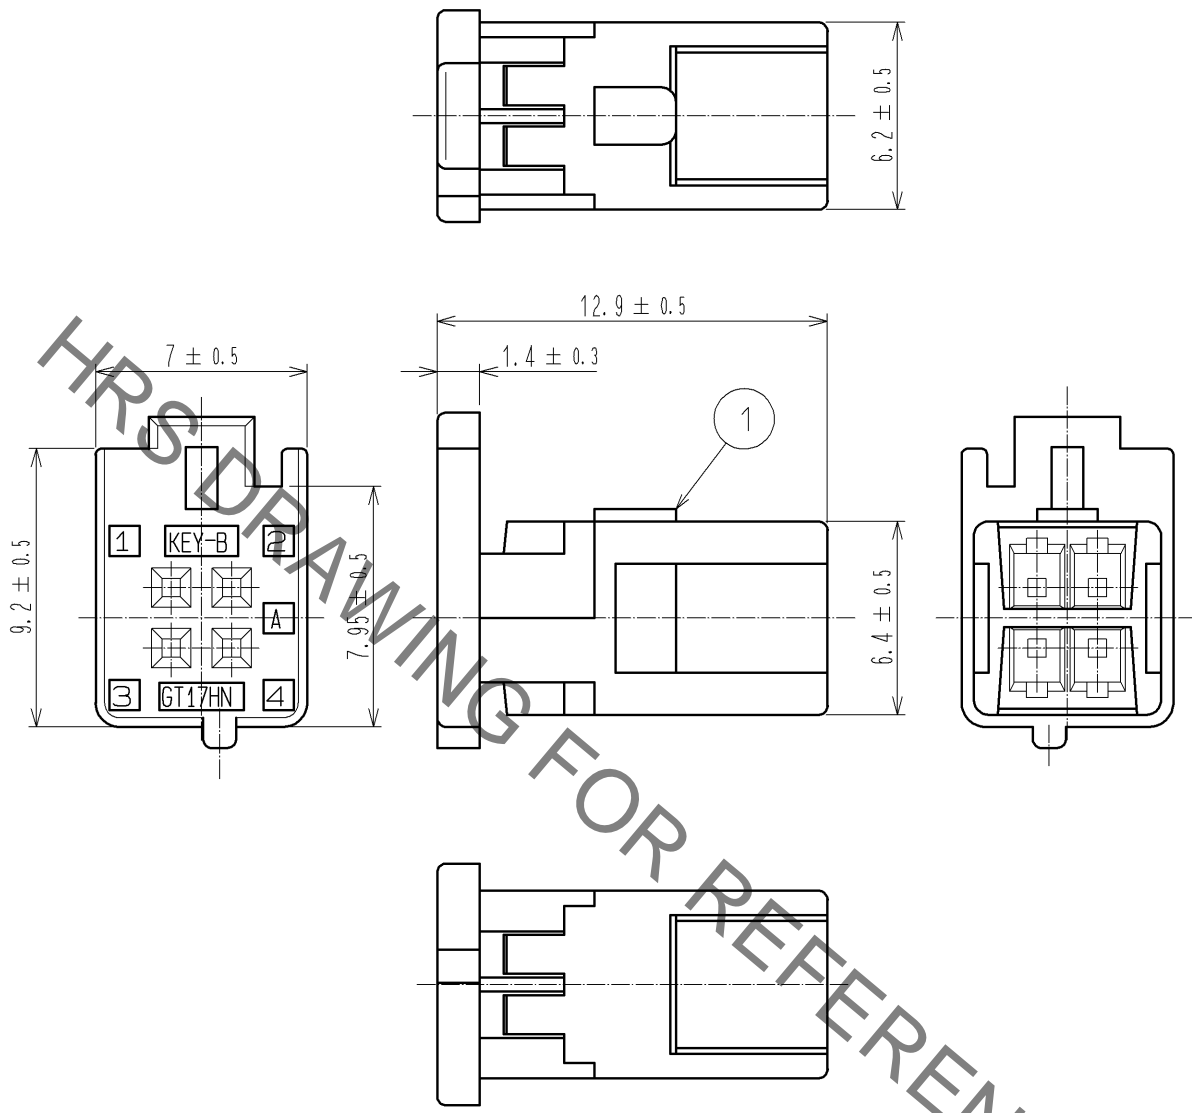

ELV, RoHS COMPLIANT

APPLICABLE CONTACT: GT8-2428SCF(70)

1	PBT	GREEN						
NO.	MATERIAL	FINISH	REMARKS	NO.	MATERIAL	FINISH	REMARKS	
UNITS mm		SCALE 4 : 1	COUNT 	DESCRIPTION OF REVISIONS		DESIGNED	CHECKED	DATE
HIROSE ELECTRIC CO., LTD.		APPROVED : AR. SHIRAI	09.05.20	DRAWING NO.		EDC4-166836-00		
		CHECKED : NH. NAKATA	09.05.19	PART NO.		GT17HN-4DS-2C(B)		
		DESIGNED : TS. KUBOTA	09.05.19	CODE NO.		CL767-0147-4-00		
		DRAWN : TS. KUBOTA	09.05.19			1/1		