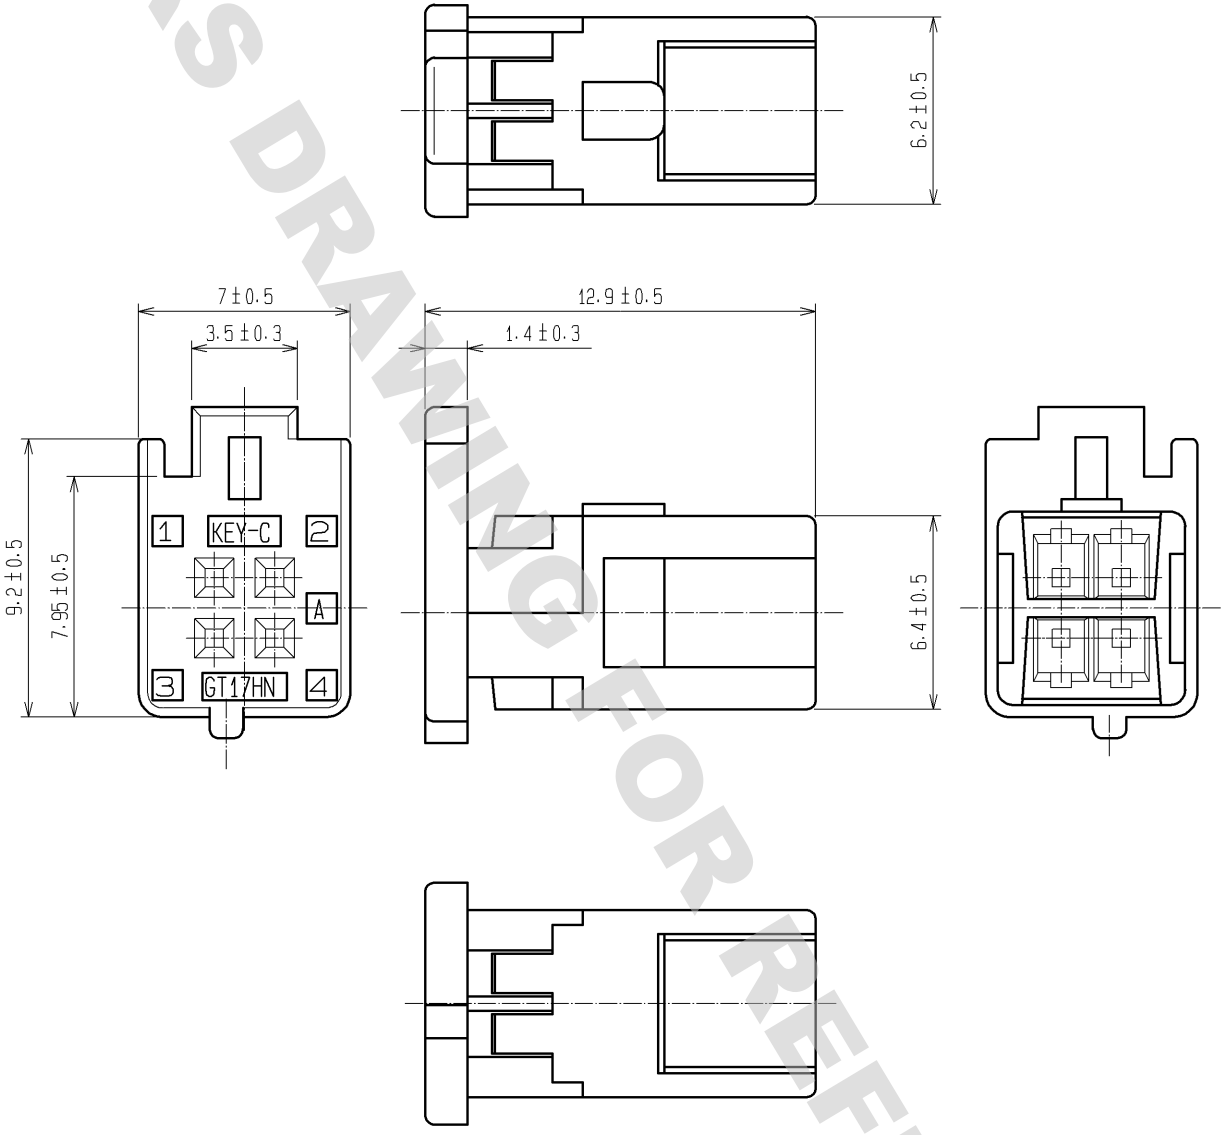

DRAWING FOR REFERENCE: This is subject to change without notice
08/11/2012

ELV, RoHS COMPLIANT

Applicable terminal : GT8-2428SCF(70)

1	PBT	BLUE						
NO.	MATERIAL	FINISH	REMARKS	NO.	MATERIAL	FINISH	REMARKS	
UNITS mm		SCALE 4 : 1	COUNT 	DESCRIPTION OF REVISIONS		DESIGNED	CHECKED	DATE
HIROSE ELECTRIC CO., LTD.	APPROVED	: KS. SATOH	08.10.22	DRAWING NO.	EDC4-166837-00			
	CHECKED	: NH. NAKATA	08.10.22	PART NO.	GT17HN-4DS-2C(C)			
	DESIGNED	: MH. SHOUJI	08.10.22	CODE NO.	CL767-0148-7-00			
	DRAWN	: MH. SHOUJI	08.10.22		1/1			