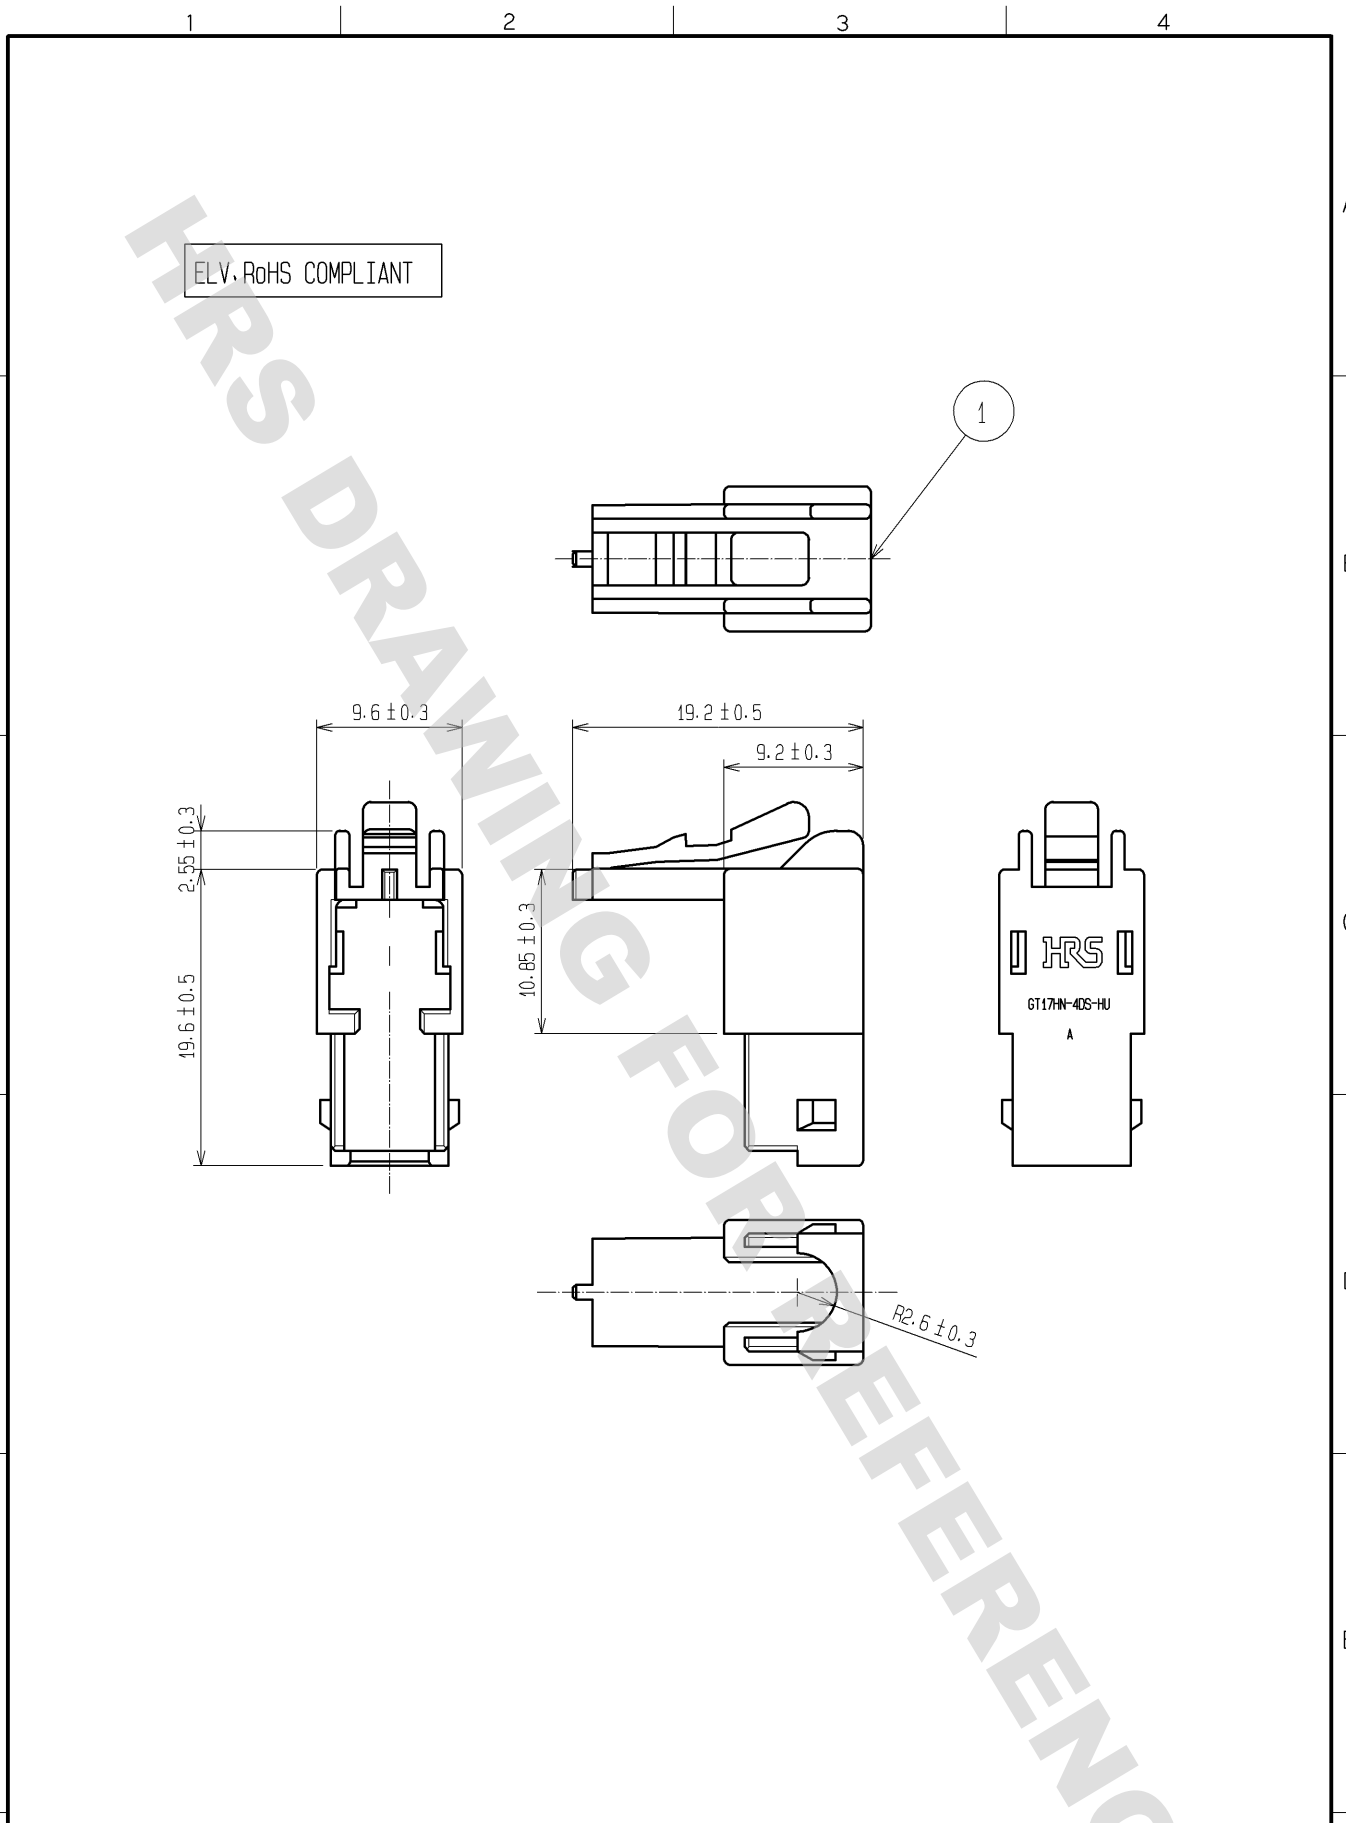

DRAWING FOR REFERENCE: This is subject to change without notice
08/11/2012

1	PBT	DARK GRAY						
NO.	MATERIAL	FINISH	REMARKS	NO.	MATERIAL	FINISH	REMARKS	
UNITS mm		SCALE 2 : 1	COUNT 	DESCRIPTION OF REVISIONS		DESIGNED	CHECKED	DATE
HIROSE ELECTRIC CO., LTD.		APPROVED : KS. SATOH	08.07.08	DRAWING NO.		EDC4-166810-00		
		CHECKED : NH. NAKATA	08.07.08	PART NO.		GT17HN-4DS-HU		
		DESIGNED : NA. HARUBAYASHI	08.07.08	CODE NO.		CL767-0141-8-00		
		DRAWN : MH. SHOUJI	08.07.07			1/1		