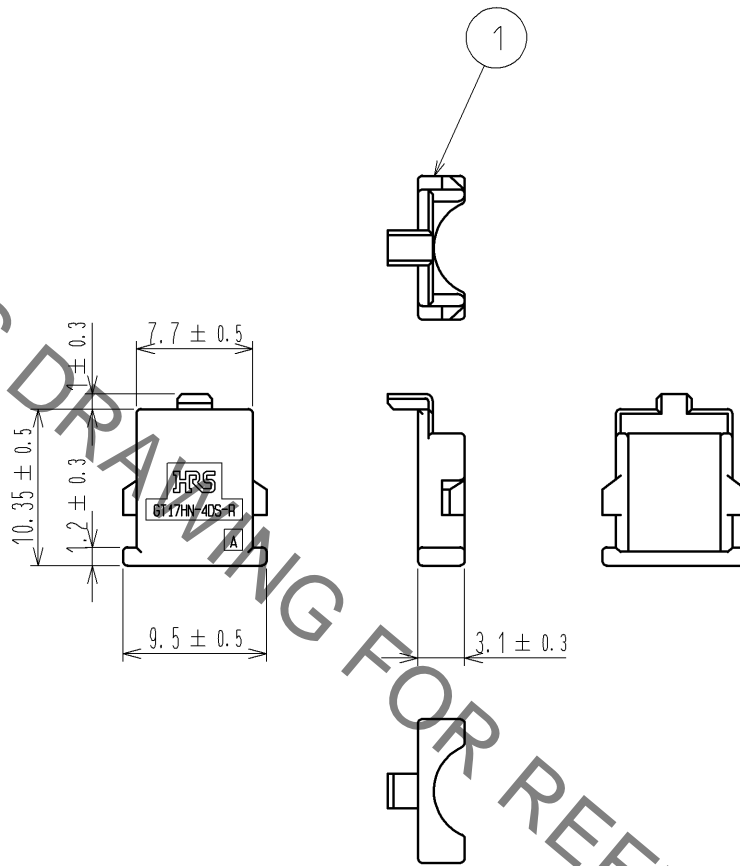

ELV, RoHS COMPLIANT

HRS DRAWING FOR REFERENCE

1	PBT	DARK GRAY						
NO.	MATERIAL	FINISH .		REMARKS				
UNITS mm		SCALE 2 : 1		COUNT	DESCRIPTION OF REVISIONS	DESIGNED	CHECKED	DATE
HIROSE ELECTRIC CO., LTD.	APPROVED	: NH. NAKATA	13. 12. 03	DRAWING NO.	EDC4-353043-00			
	CHECKED	: TS. KUBOTA	13. 12. 03	PART NO.	GT17HN-4DS-R(6)			
	DESIGNED	: TH. MIZUGUCHI	13. 12. 03	CODE NO.	CL767-0711-4-00			
	DRAWN	: TH. MIZUGUCHI	13. 12. 03		1/1			