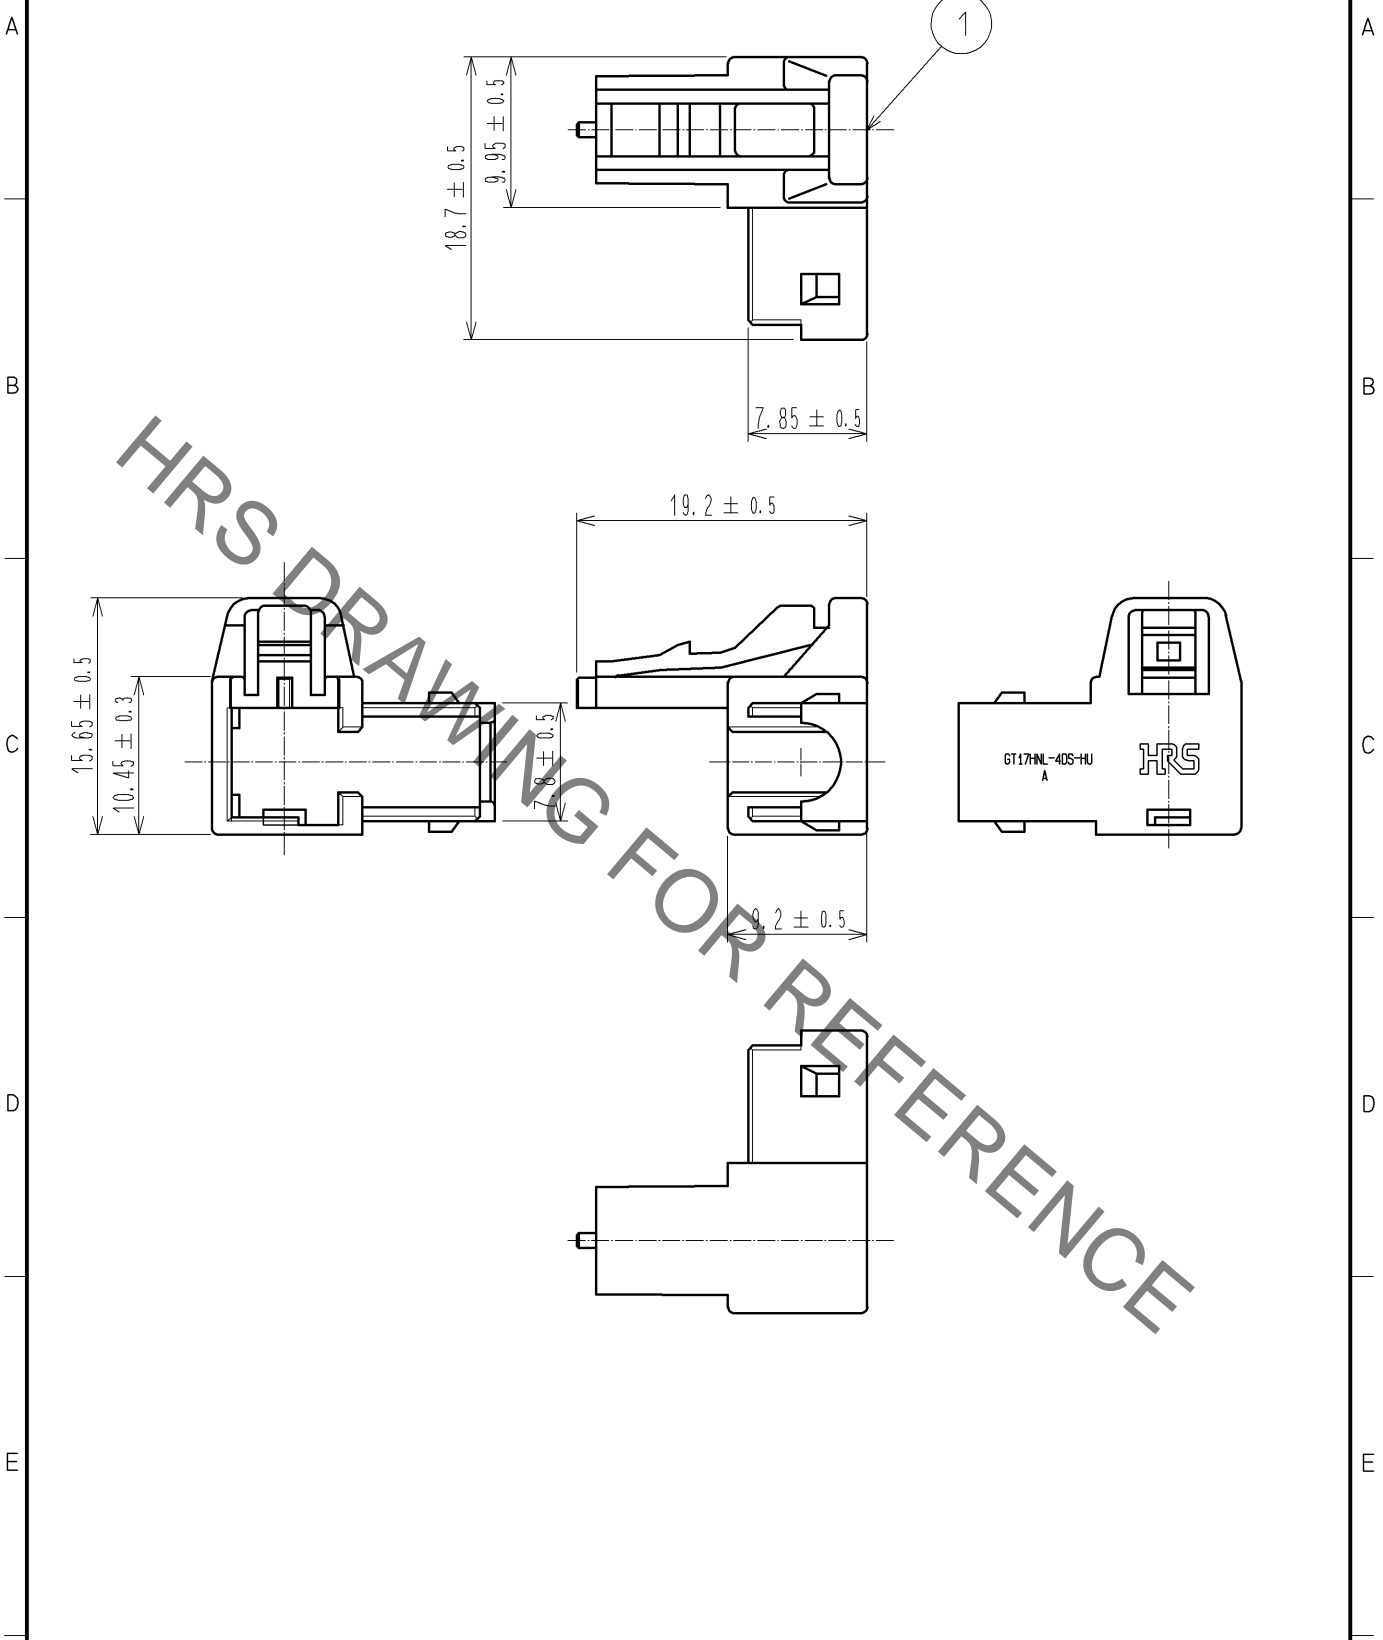

ELV, RoHS COMPLIANT

1	PBT-M	DARK GRAY						
NO.	MATERIAL	FINISH .	REMARKS	NO.	MATERIAL	FINISH .	REMARKS	
UNITS mm		SCALE 2 : 1	COUNT 	DESCRIPTION OF REVISIONS		DESIGNED	CHECKED	DATE
<b>HRS</b> HIROSE ELECTRIC CO., LTD.	APPROVED : AR. SHIRAI	11. 05. 06	DRAWING NO.	EDC3-168259-00				
	CHECKED : AR. SHIRAI	11. 05. 06	PART NO.	GT17HNL-4DS-HU				
	DESIGNED : NH. NAKATA	10. 09. 30	CODE NO.	CL767-0302-5-00				
	DRAWN : NH. NAKATA	10. 09. 30		1/1				