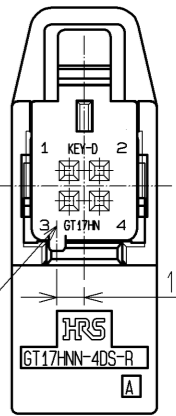

GT17HNN-4DS-R
CL767-0188-1

KEY-B: GREEN

GT17HN-4DS-2C(B)
CL767-0147-4-00

GT17HN-4DS-2C(C)
CL767-0148-7-00

KEY-C: BLUE

GT17HN-4DS-2C(D)
CL767-0149-0-00

KEY-D: BLACK

1	PBT	DARK GRAY						
NO.	MATERIAL	FINISH	REMARKS	NO.	MATERIAL	FINISH	REMARKS	
UNITS		SCALE	COUNT	DESCRIPTION OF REVISIONS		DESIGNED	CHECKED	DATE
mm		2 : 1	△					
		APPROVED : NH. NAKATA	13.03.30	DRAWING NO.		EDC4-167159-05		
HIROSE ELECTRIC CO., LTD.		CHECKED : TS. KUBOTA	13.03.29	PART NO.		GT17HNN-4DS-HU		
		DESIGNED : KK. FURUKAWA	13.03.28	CODE NO.		CL767-0187-9-00		
		DRAWN : TO. HATTORI	13.03.28			1/1		