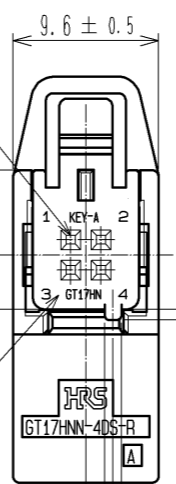

KEY-A: BROWN

GT8-2428SCF(70)
CL758-0001-8-70