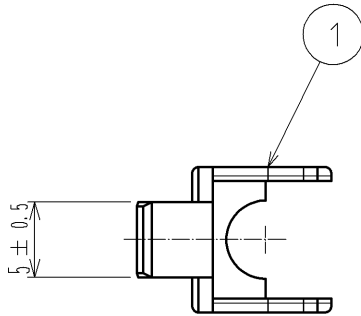

ELV, RoHS COMPLIANT

HRS DRAWING FOR REFERENCE

1	PBT	DARK GRAY						
NO.	MATERIAL	FINISH	REMARKS	NO.	MATERIAL	FINISH	REMARKS	
UNITS mm		SCALE 2 : 1	COUNT 	DESCRIPTION OF REVISIONS		DESIGNED	CHECKED	DATE
HIROSE ELECTRIC CO., LTD.	APPROVED	: KS. SATOH	09.01.07	DRAWING NO.	EDC4-167160-00			
	CHECKED	: KS. SATOH	09.01.07	PART NO.	GT17HNN-4DS-R			
	DESIGNED	: NA. HARUBAYASHI	09.01.07	CODE NO.	CL767-0188-1-00		1	1
	DRAWN	: NA. HARUBAYASHI	09.01.07					