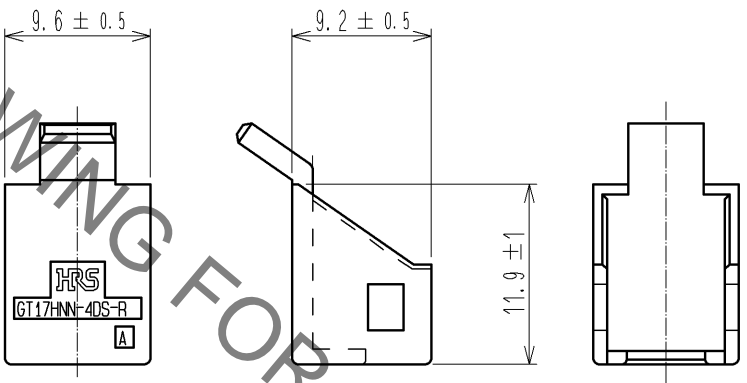

ELV, RoHS COMPLIANT

HRS DRAWING FOR REFERENCE

1	PBT	DARK GRAY						
NO.	MATERIAL	FINISH	REMARKS	NO.	MATERIAL	FINISH	REMARKS	
UNITS mm		SCALE 2 : 1	COUNT 	DESCRIPTION OF REVISIONS		DESIGNED	CHECKED	DATE
HIROSE ELECTRIC CO., LTD.	APPROVED	: KS. SATOH	09.01.07	DRAWING NO.	EDC4-167160-00			
	CHECKED	: KS. SATOH	09.01.07	PART NO.	GT17HNN-4DS-R			
	DESIGNED	: NA. HARUBAYASHI	09.01.07	CODE NO.	CL767-0188-1-00		1	1
	DRAWN	: NA. HARUBAYASHI	09.01.07					