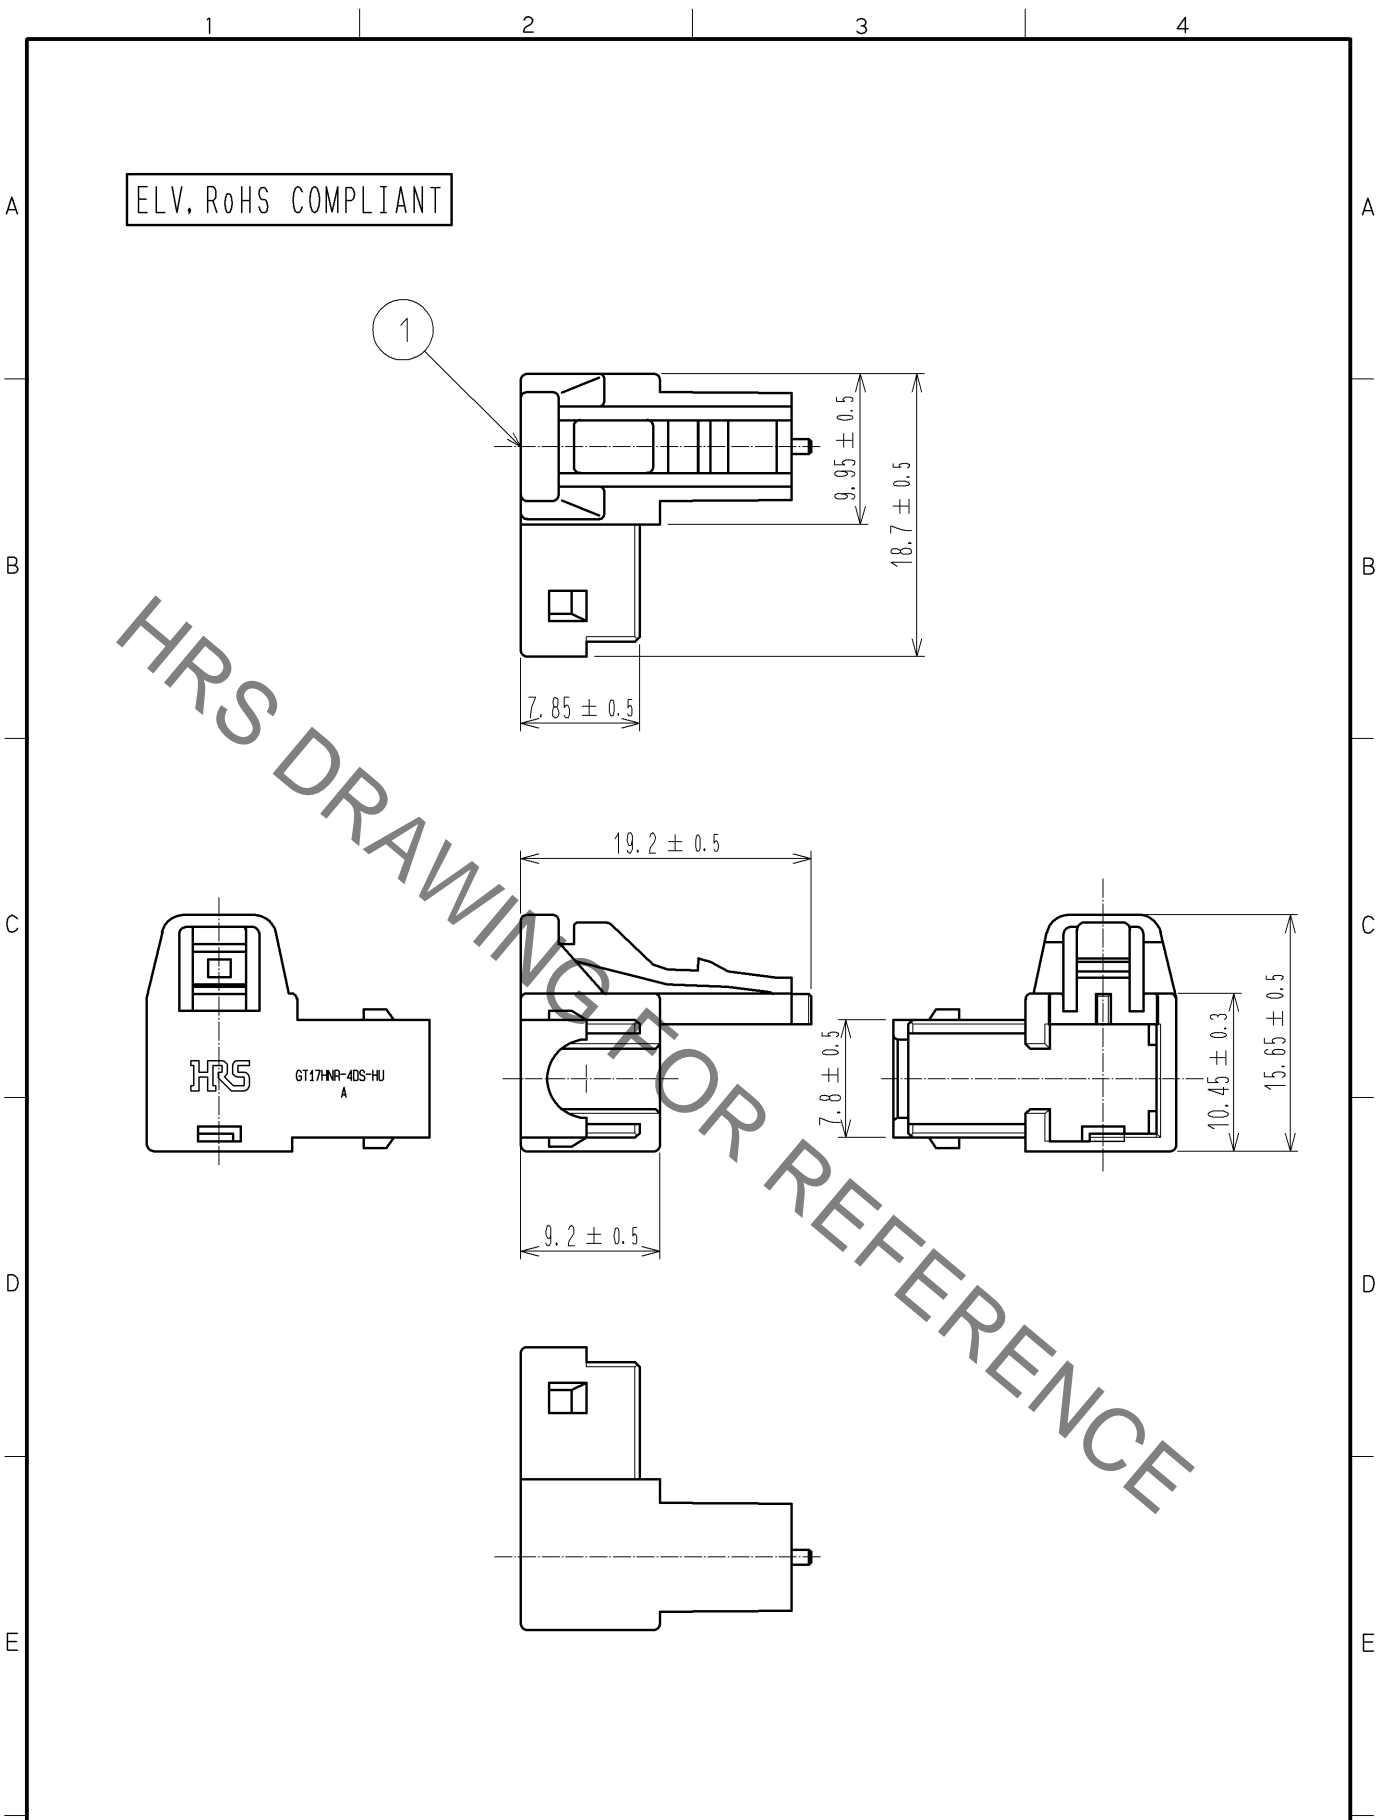

1	PBT	DARK GRAY					
NO.	MATERIAL	FINISH	REMARKS	NO.	MATERIAL	FINISH	REMARKS
UNITS mm		SCALE 2 : 1	COUNT 	DESCRIPTION OF REVISIONS		DESIGNED	CHECKED
HIROSE ELECTRIC CO., LTD.		APPROVED : NH. NAKATA	14. 12. 24	DRAWING NO.		EDC4-169330-00	
		CHECKED : NH. NAKATA	14. 12. 24	PART NO.		GT17HNR-4DS-HU	
		DESIGNED : TS. KUBOTA	14. 12. 23	CODE NO.		CL767-0293-6-00	
		DRAWN : TS. KUBOTA	14. 12. 23			1/1	