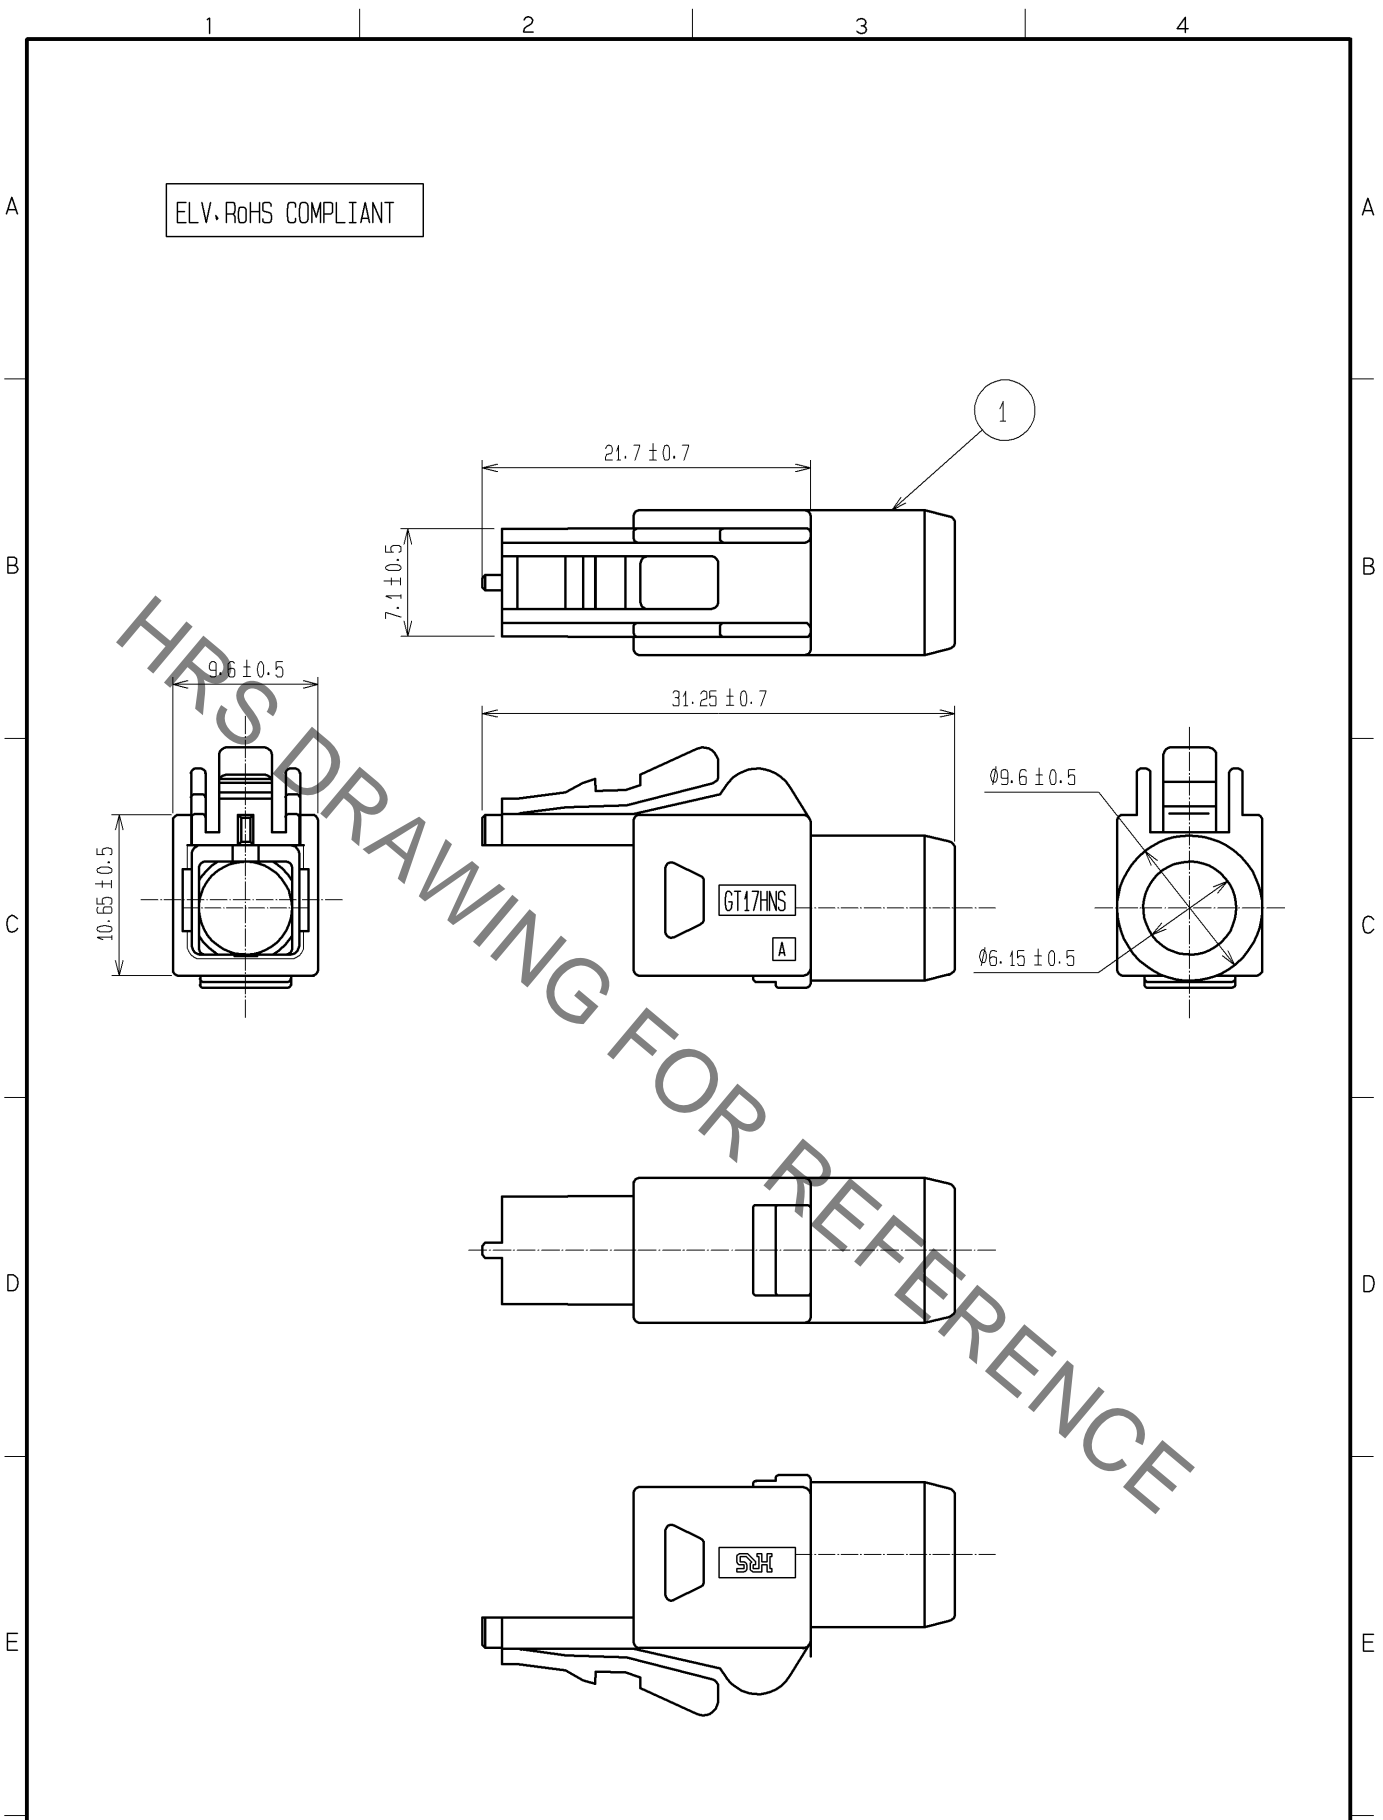

ELV, RoHS COMPLIANT

1	PBT	DARK GRAY						
NO.	MATERIAL	FINISH	REMARKS	NO.	MATERIAL	FINISH	REMARKS	
UNITS mm		SCALE 2 : 1	COUNT 	DESCRIPTION OF REVISIONS		DESIGNED	CHECKED	DATE
HIROSE ELECTRIC CO., LTD.	APPROVED	: KS. SATOH	08.07.08	DRAWING NO.	EDC4-166839-00			
	CHECKED	: NH. NAKATA	08.07.08	PART NO.	GT17HNS-4DS-HU			
	DESIGNED	: NA. HARUBAYASHI	08.07.08	CODE NO.	CL767-0150-9-00		1/1	
	DRAWN	: MH. SHOUJI	08.07.07					