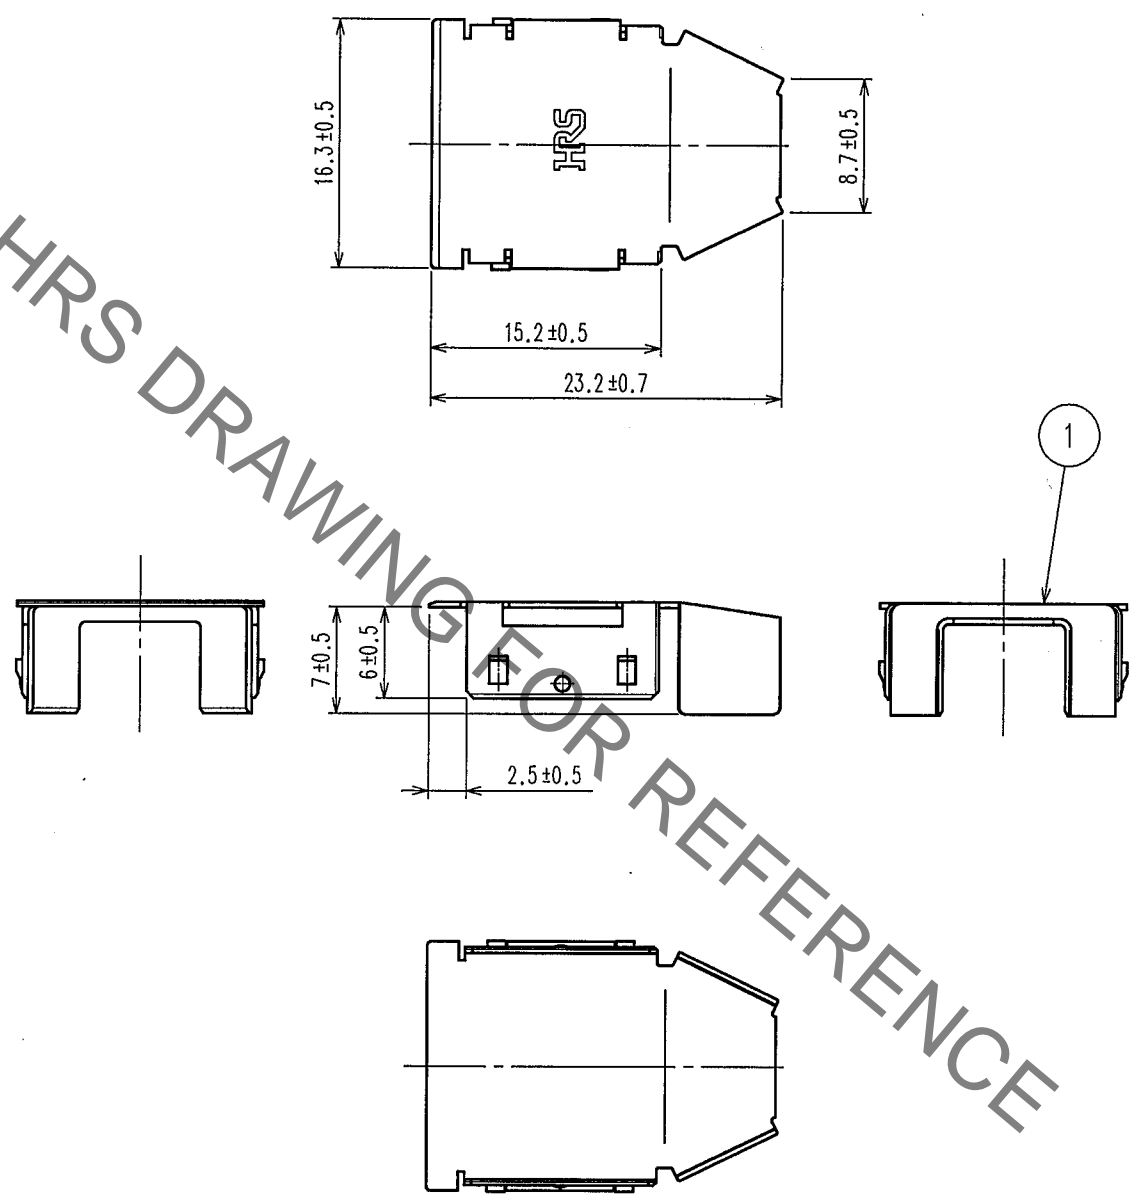

1		2			3			4		
COUNT	DESCRIPTION OF REVISIONS	BY	CHKD	DATE	COUNT	DESCRIPTION OF REVISIONS	BY	CHKD	DATE	
△				..	△				..	
△					△				..	
△					△				..	

ELV, RoHS COMPLIANT

1	C19025	TIN PLATED T=0.4
NO.	MATERIAL	FINISH, REMARKS

CODE NO. (OLD)	DRAWN	DESIGNED	CHECKED	APPROVED	RELEASED
	T. IKEDA	T. IKEDA	<i>K. Aato</i>	<i>K. Aato</i>	
	'07.12.17	'07.12.17	07.12.19	07.12.19	

 SCALE 2 : 1	DRAWING NO.	PART NO.
	EDC4-166881	GT17HS-4P-SC
UNITS mm	 HIROSE ELECTRIC CO., LTD.	CODE NO. CL767-0157-8