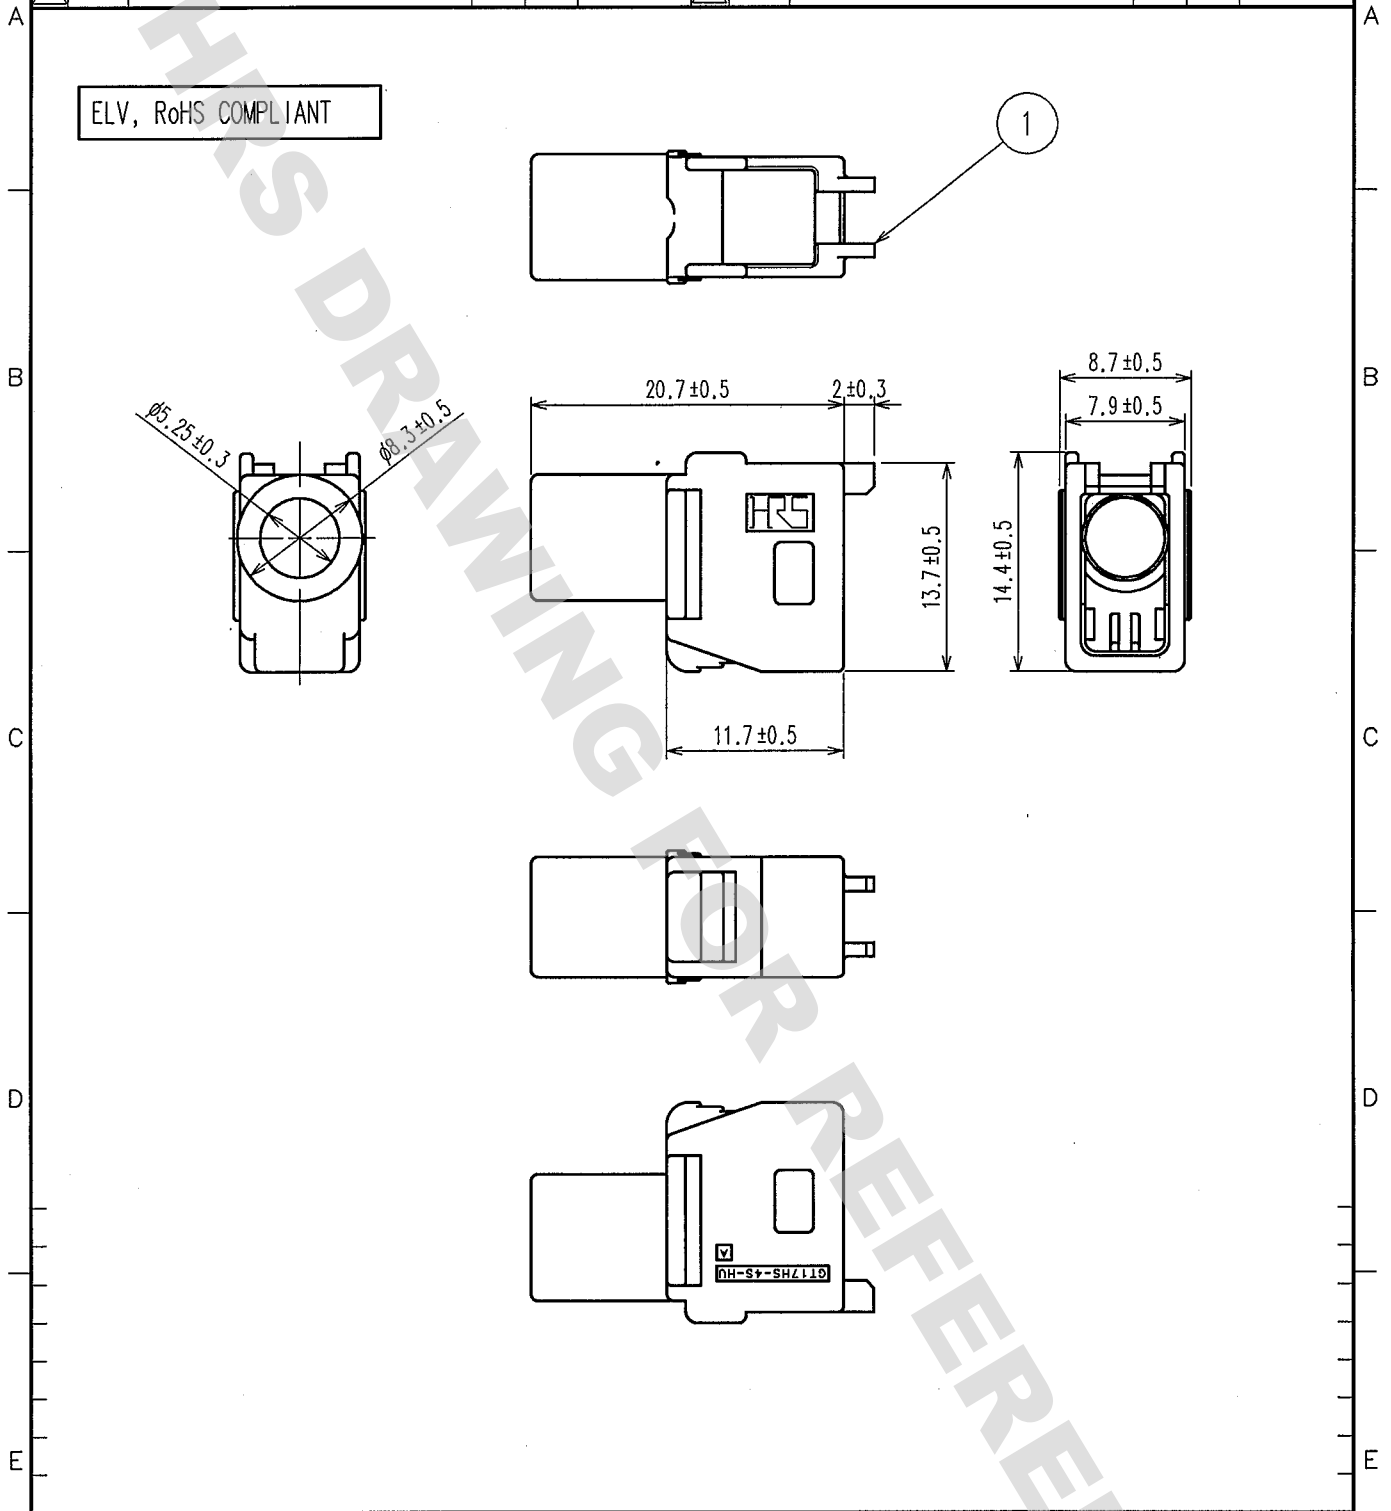

DRAWING FOR REFERENCE: This is subject to change without notice
08/11/2012

1	2			3			4		
COUNT	DESCRIPTION OF REVISIONS	BY	CHKD	DATE	COUNT	DESCRIPTION OF REVISIONS	BY	CHKD	DATE
△					△				..
△					△				..
△					△				..

2			4		
1	PBT	DARK GRAY	3		
NO.	MATERIAL	FINISH, REMARKS	NO.	MATERIAL	FINISH, REMARKS

CODE NO. (OLD)	DRAWN	DESIGNED	CHECKED	APPROVED	RELEASED
CL	N. Haru- kayashi 06.06.06	N. Haru- kayashi 06.06.06	K. Sato 06.06.06	K. Sato 06.06.06	

TO
AMC

	DRAWING NO.	PART NO.
	EDC4-166638	GT17HS-4S-HU
SCALE 2 : 1		CODE NO.
UNITS mm		CL767-0133-0
HIROSE ELECTRIC CO., LTD.		1/1