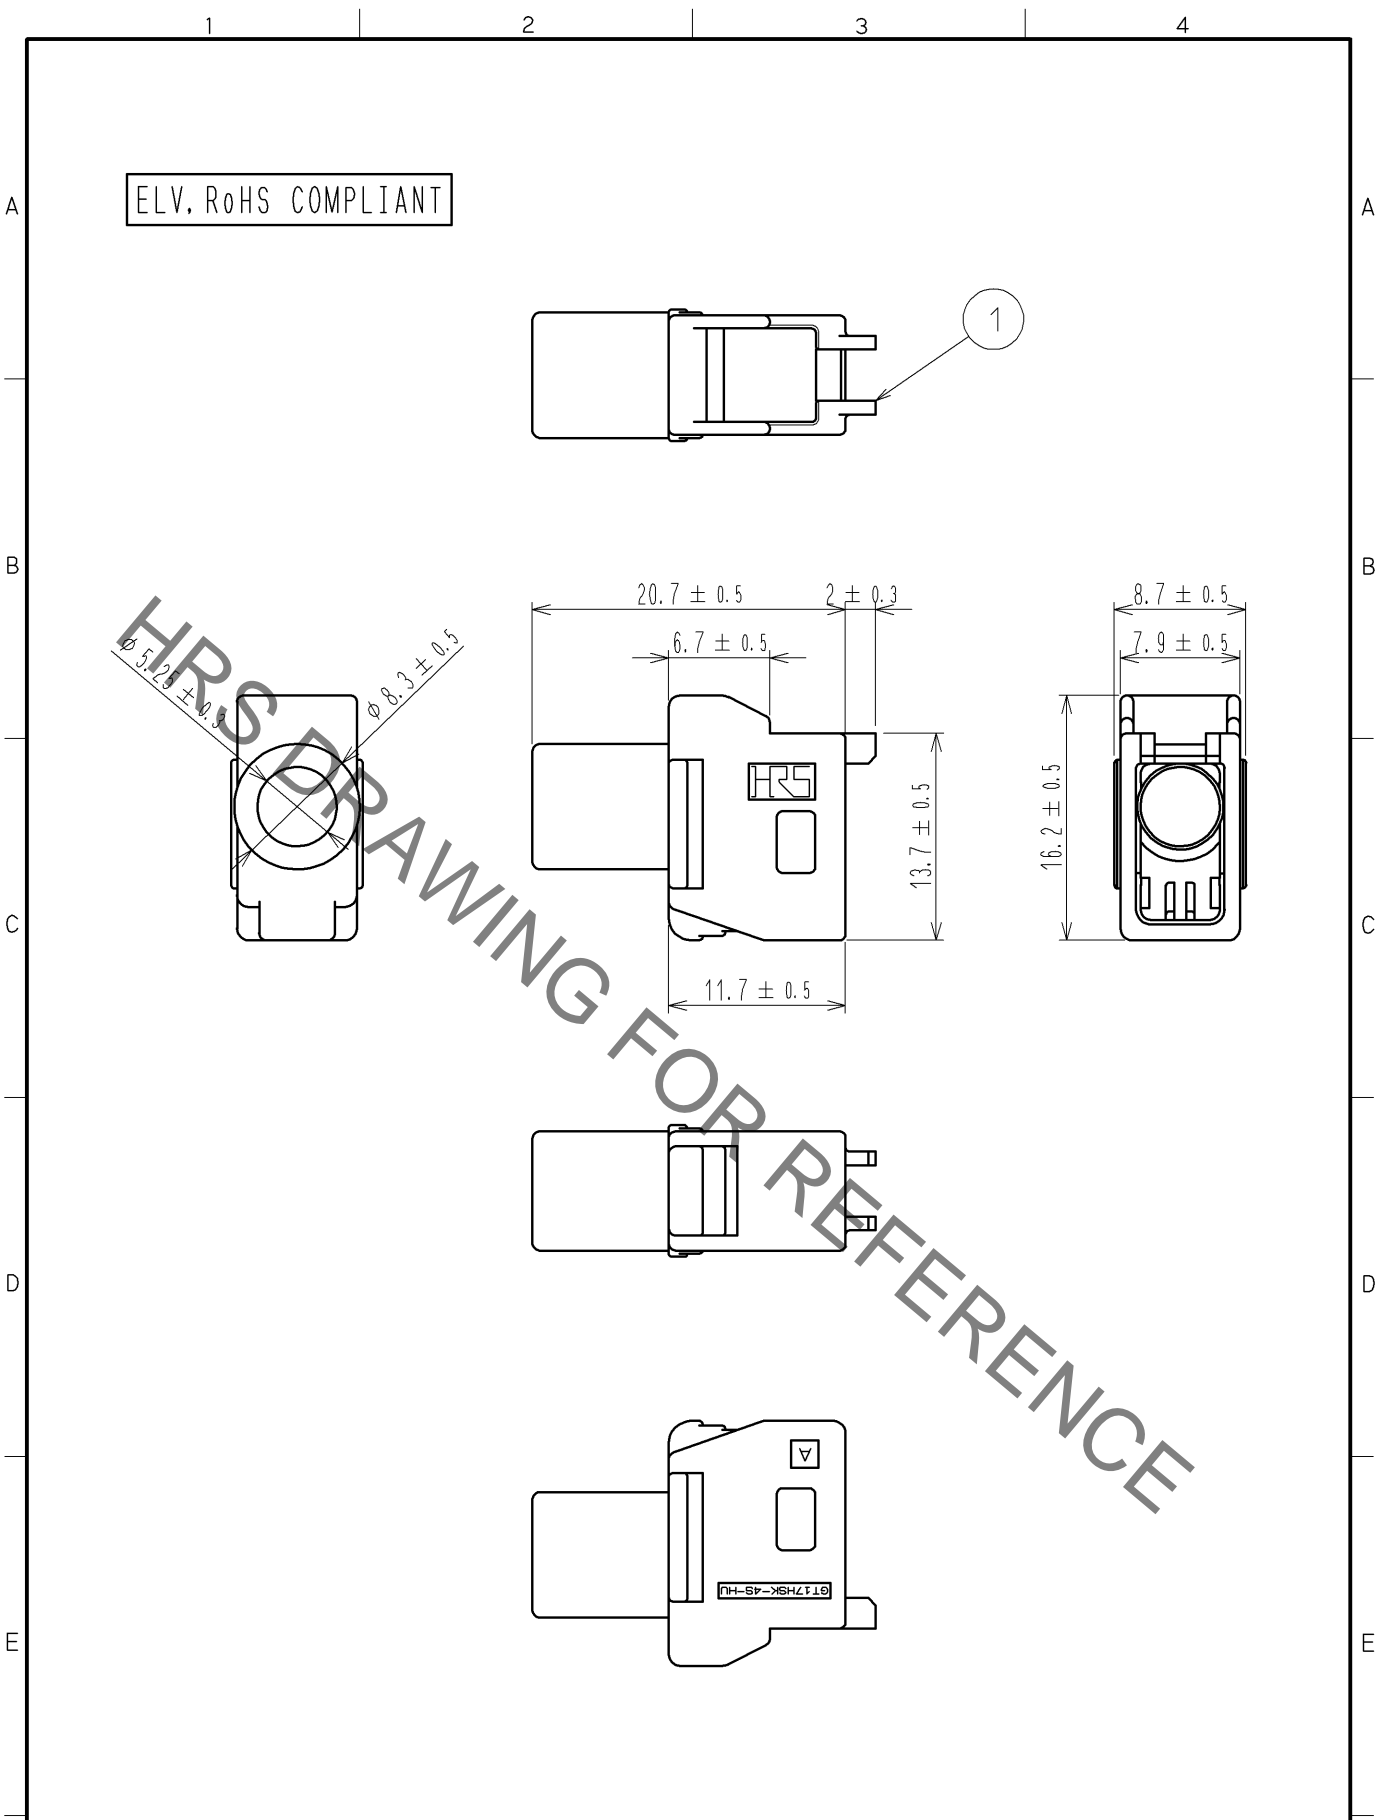

ELV, RoHS COMPLIANT

HRS DRAWING FOR REFERENCE

1	PBT	BLUE					
NO.	MATERIAL	FINISH	REMARKS	NO.	MATERIAL	FINISH	REMARKS
UNITS mm		SCALE 2 : 1	COUNT 	DESCRIPTION OF REVISIONS		DESIGNED	CHECKED
HIROSE ELECTRIC CO., LTD.		APPROVED : NH. NAKATA	14. 02. 06	DRAWING NO.		EDC4-167969-03	
		CHECKED : TS. KUBOTA	14. 02. 06	PART NO.		GT17HSK-4S-HU<20>	
		DESIGNED : NK. IKUTA	14. 02. 06	CODE NO.		CL767-0244-0-20	
		DRAWN : NK. IKUTA	14. 02. 06			1/1	