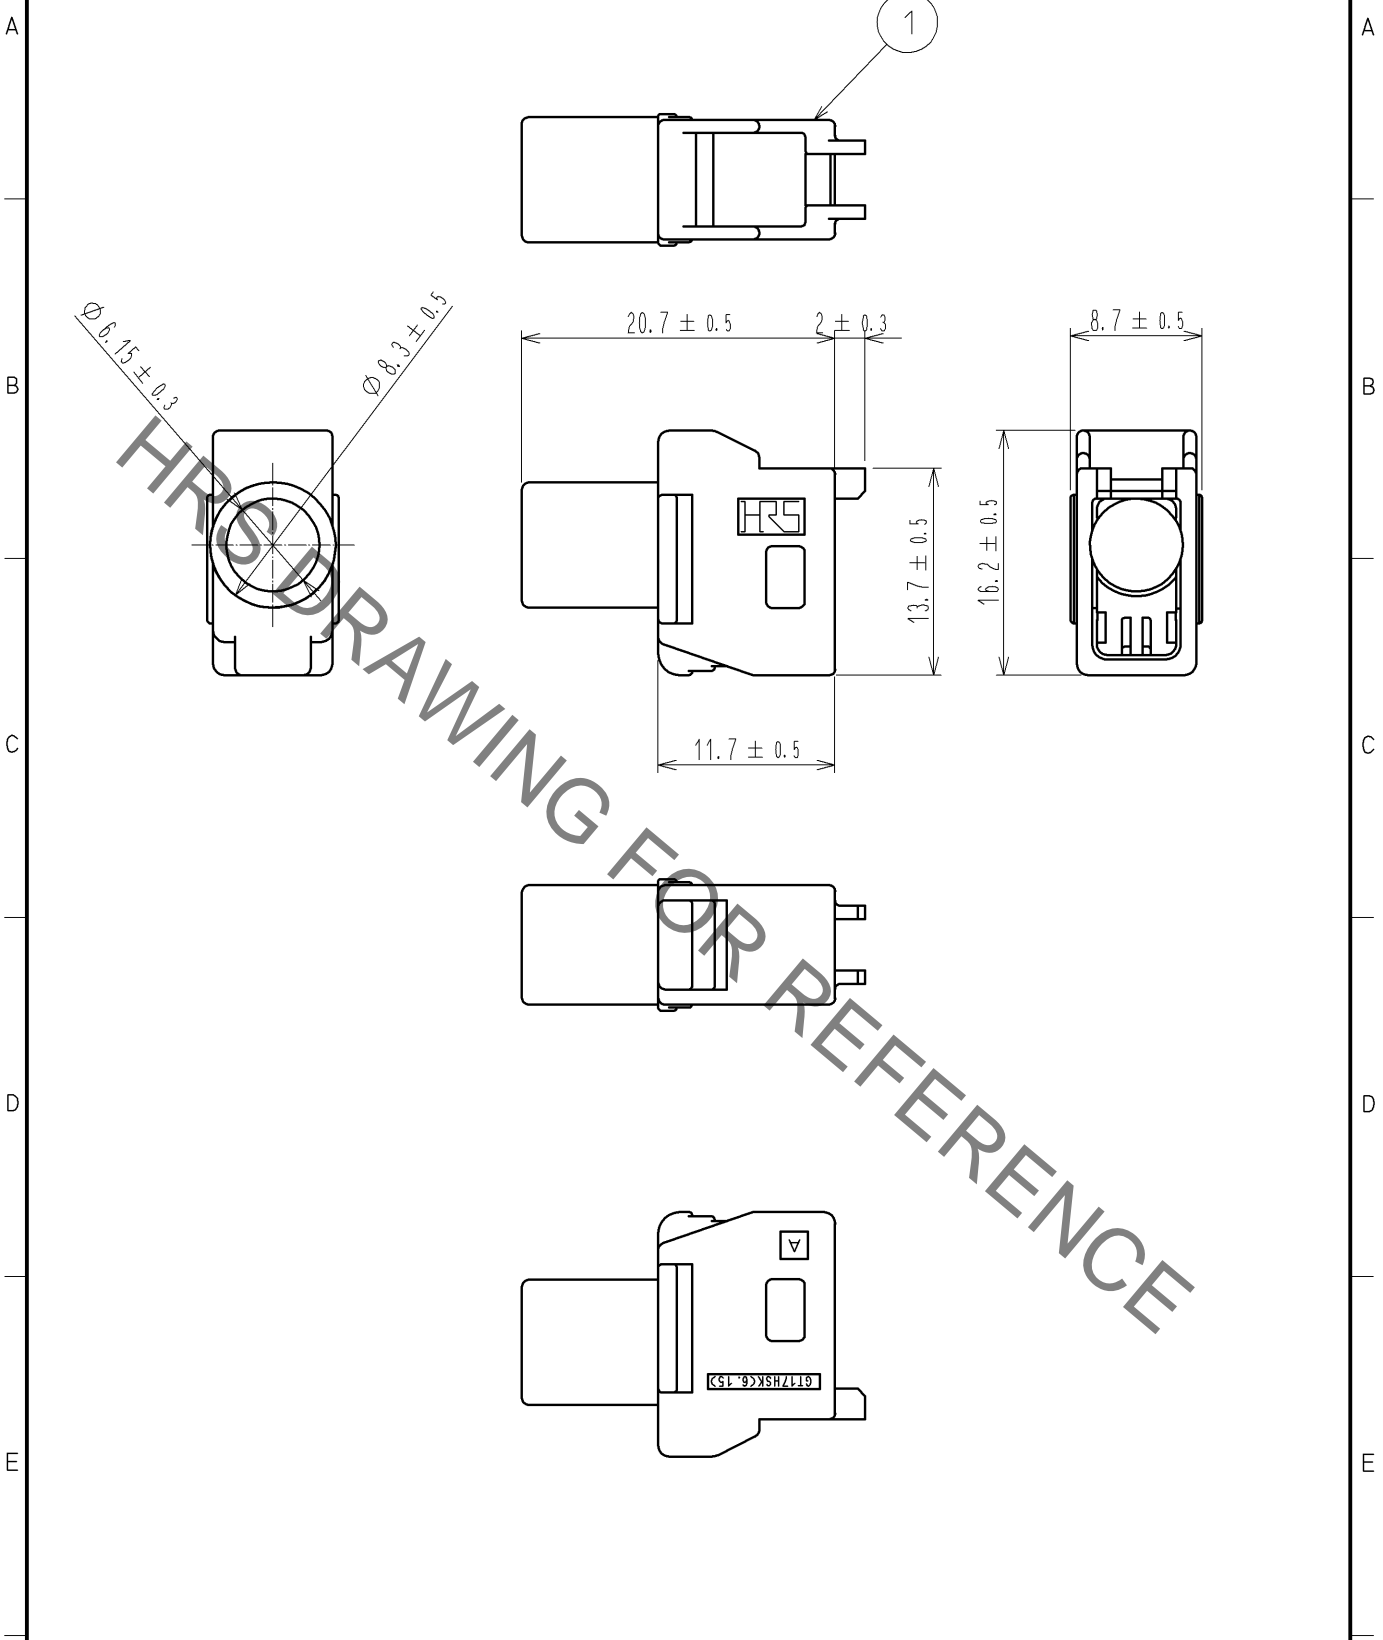

ELV. RoHS COMPLIANT

1	PBT	DARK GRAY						
NO.	MATERIAL	FINISH .	REMARKS	NO.	MATERIAL	FINISH .	REMARKS	
UNITS mm		SCALE 2 : 1	COUNT 	DESCRIPTION OF REVISIONS		DESIGNED	CHECKED	DATE
HIROSE ELECTRIC CO., LTD.		APPROVED : NH. NAKATA	14. 12. 17	DRAWING NO.		EDC4-168362-00		
		CHECKED : TS. KUBOTA	14. 12. 16	PART NO.		GT17HSK-4S-HU(6. 15)		
		DESIGNED : MH. SHOUJI	10. 10. 14	CODE NO.		CL767-0247-9-00		
		DRAWN : MH. SHOUJI	10. 10. 14			1/1		