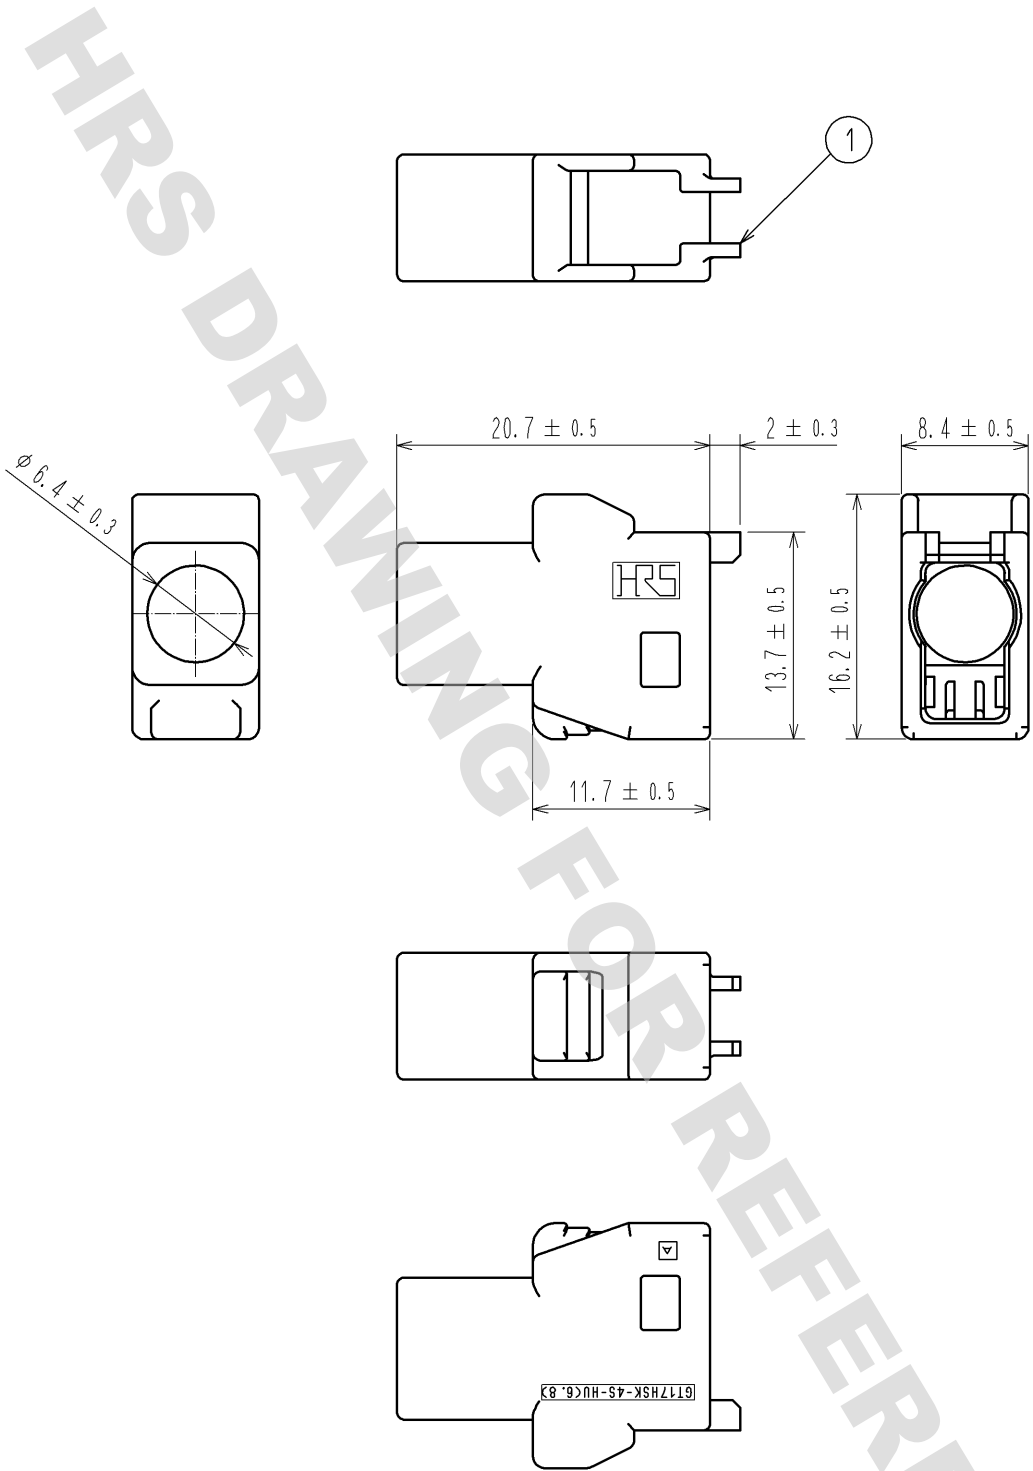

DRAWING FOR REFERENCE: This is subject to change without notice  
08/11/2012

ELV, RoHS COMPLIANT

1	PBT	DARK GRAY					
NO.	MATERIAL	FINISH . REMARKS		NO.	MATERIAL	FINISH . REMARKS	
UNITS mm		SCALE 2 : 1	COUNT 	DESCRIPTION OF REVISIONS		DESIGNED	CHECKED
HIROSE ELECTRIC CO., LTD.		APPROVED : AR. SHIRAI	11. 09. 12	DRAWING NO.		EDC4-168930-00	
		CHECKED : NH. NAKATA	11. 09. 09	PART NO.		GT17HSK-4S-HU(6.8)	
		DESIGNED : KK. FURUKAWA	11. 09. 08	CODE NO.		CL767-0269-1-00	
		DRAWN : KK. FURUKAWA	11. 09. 08			1/1	