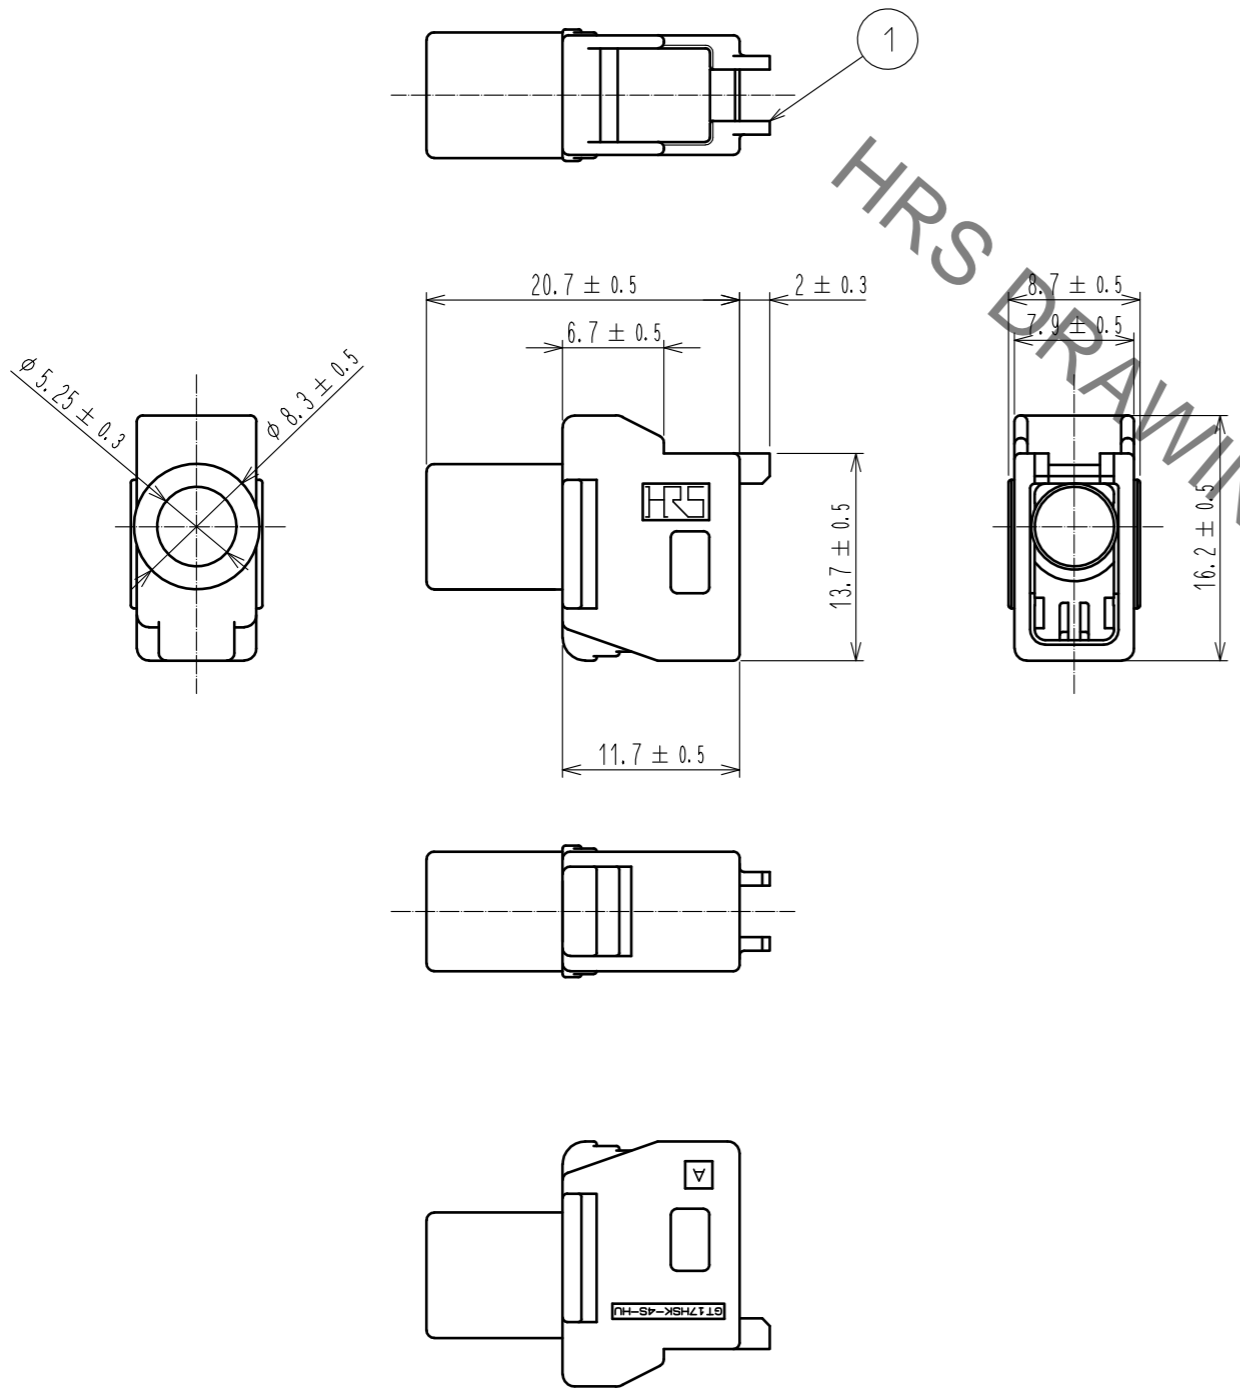

ELV. RoHS COMPLIANT

GT17HSK-4S(*)/SET * : KEY

1	PBT	DARK GRAY						
NO.	MATERIAL	FINISH	REMARKS	NO.	MATERIAL	FINISH	REMARKS	
UNITS		SCALE	COUNT	DESCRIPTION OF REVISIONS		DESIGNED	CHECKED	DATE
mm		2 : 1						
HIROSE ELECTRIC CO., LTD.				APPROVED : AR. SHIRAI	17.07.21	DRAWING NO. EDC-167969-00-02		
				CHECKED : TH. MIZUGUCHI	17.07.20	PART NO. GT17HSK-4S-HU		
				DESIGNED : YT. TAKANASHI	17.07.20	CODE NO. CL767-0244-0-00		
				DRAWN : YT. TAKANASHI	17.07.20	1/1		