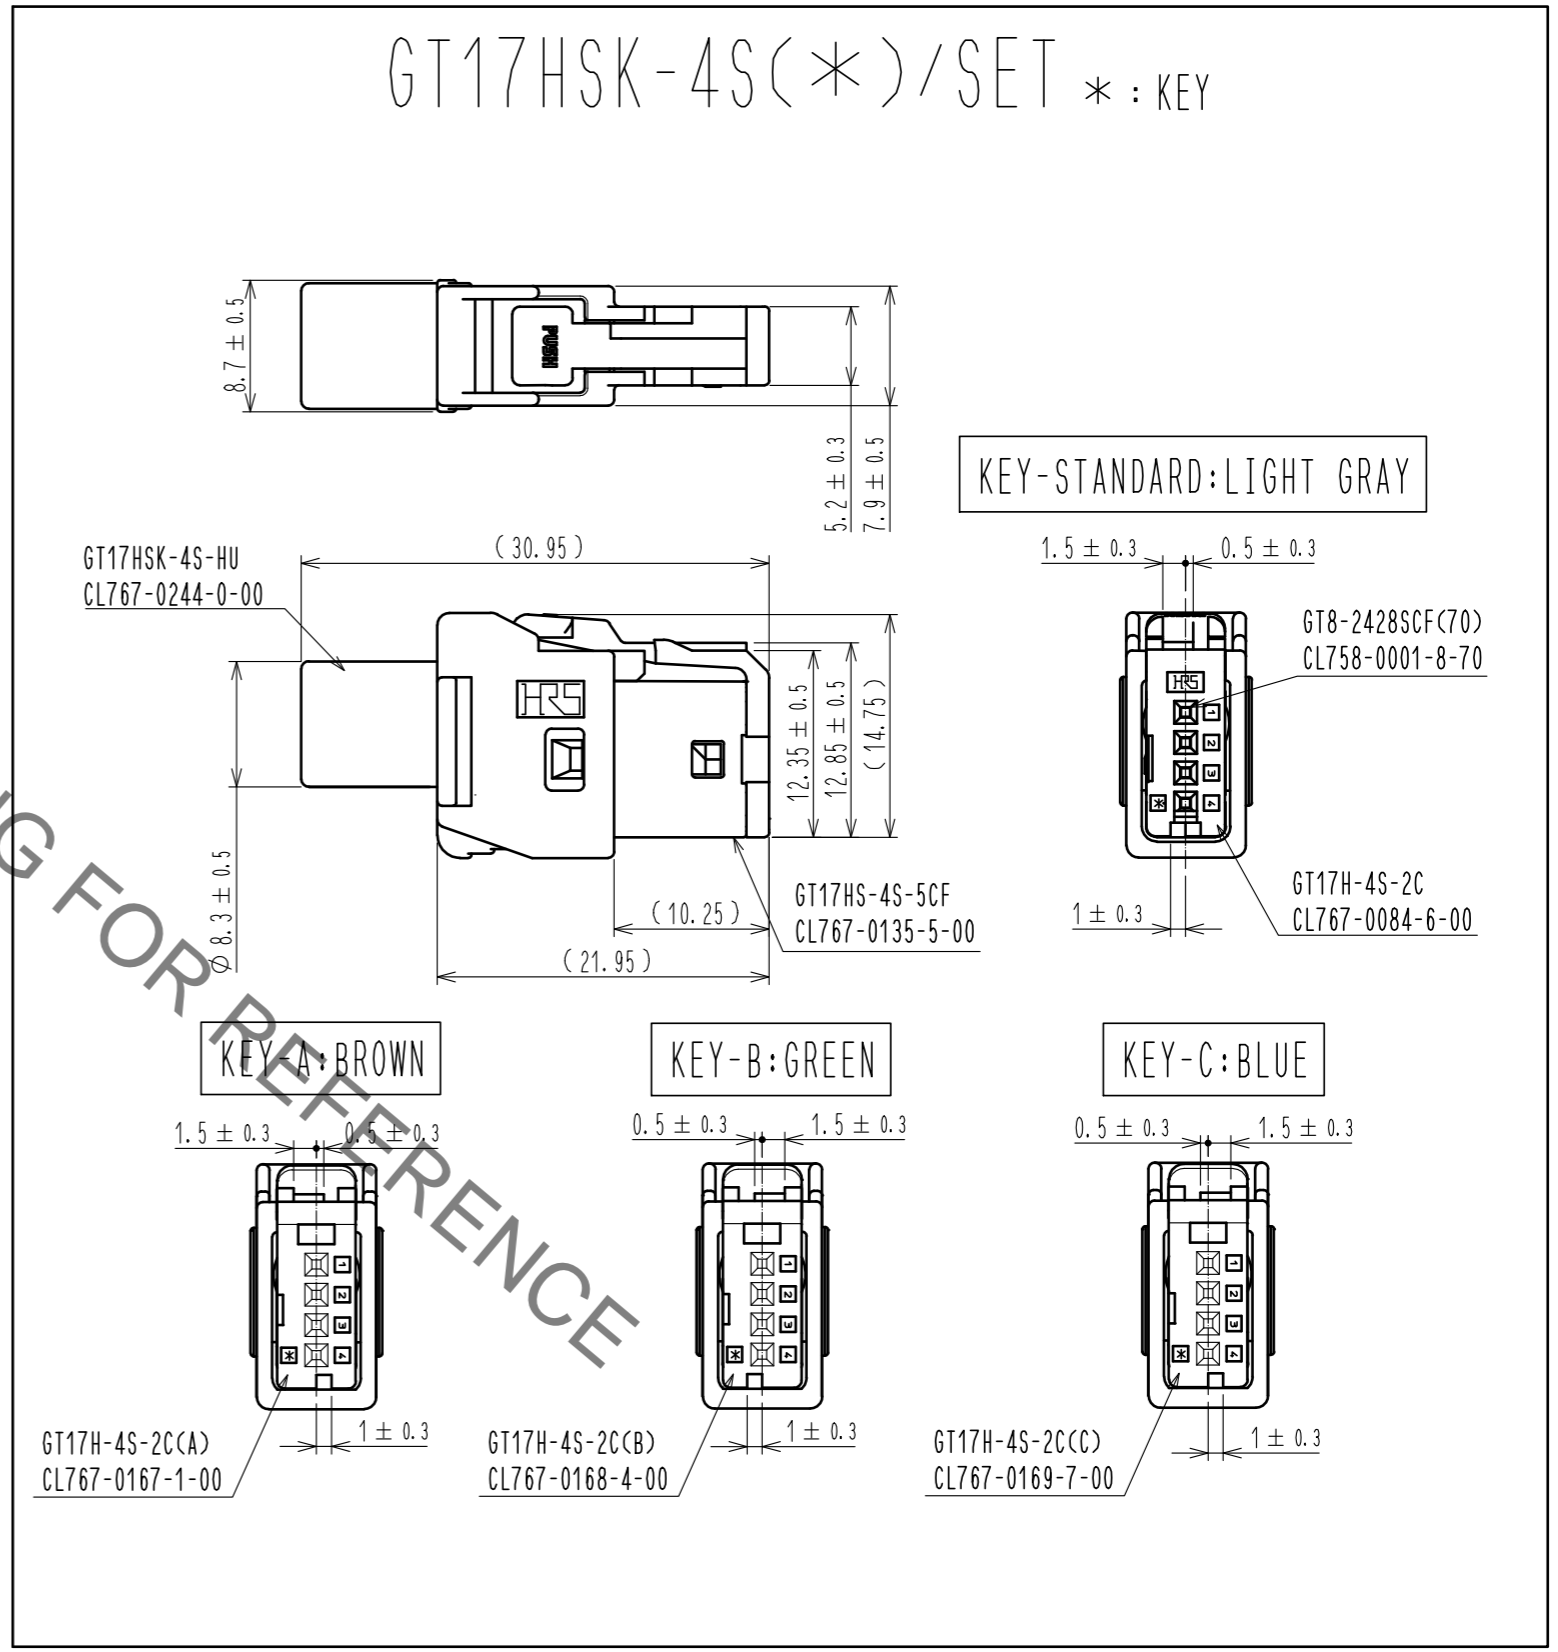

ELV. RoHS COMPLIANT

GT17HSK-4S(*)/SET * : KEY

1	PBT	DARK GRAY						
NO.	MATERIAL	FINISH	REMARKS	NO.	MATERIAL	FINISH	REMARKS	
UNITS		SCALE	COUNT	DESCRIPTION OF REVISIONS		DESIGNED	CHECKED	DATE
mm		2 : 1						
HIROSE ELECTRIC CO., LTD.				APPROVED : AR. SHIRAI	17.07.21	DRAWING NO. EDC-167969-00-02		
				CHECKED : TH. MIZUGUCHI	17.07.20	PART NO. GT17HSK-4S-HU		
				DESIGNED : YT. TAKANASHI	17.07.20	CODE NO. CL767-0244-0-00		
				DRAWN : YT. TAKANASHI	17.07.20	1/1		