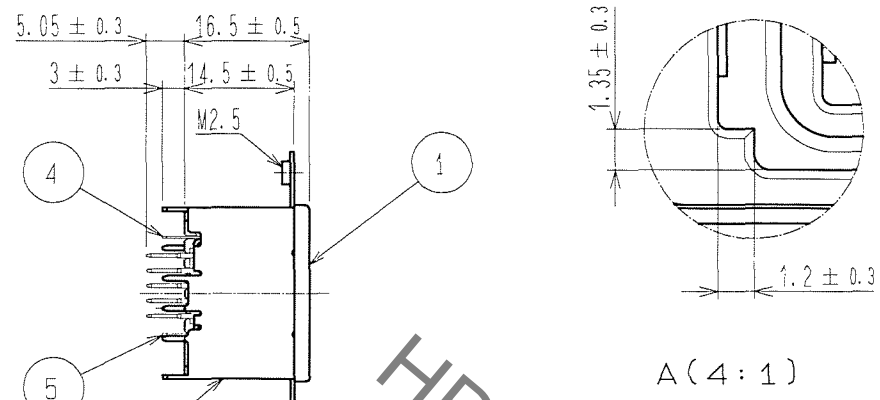

ELV. RoHS COMPLIANT

A (4:1)

COUNT	DESCRIPTION OF REVISIONS	BY	CHKD	DATE	COUNT	DESCRIPTION OF REVISIONS	BY	CHKD	DATE
△				..	△				..
△				..	△				..
△				..	△				..

3	BRASS	TIN PLATED . T=0.64	6	BRASS	TIN PLATED . T=0.5
2	BRASS	TIN PLATED . T=0.64	5	COPPER ALLOY	TIN PLATED . T=0.25
1	PBT	BLACK	4	COPPER ALLOY	TIN PLATED . T=0.25
NO.	MATERIAL	FINISH. REMARKS	NO.	MATERIAL	FINISH. REMARKS

CODE NO. (OLD)		DRAWN	DESIGNED	CHECKED	APPROVED	RELEASED
		T. KUBOTA	T. KUBOTA	N. NAKATA	K. NAKATA	
		'08.3.31	'08.3.31	'08.4.2	'08.4.2	

 SCALE 1 : 1 UNITS mm	DRAWING NO. EDC3-166976 HIROSE ELECTRIC CO., LTD	PART NO. GT17VA-10DP-DSA-SB CODE NO. CL767-0174-7	1/1
-----------------------------------	--	--	-----