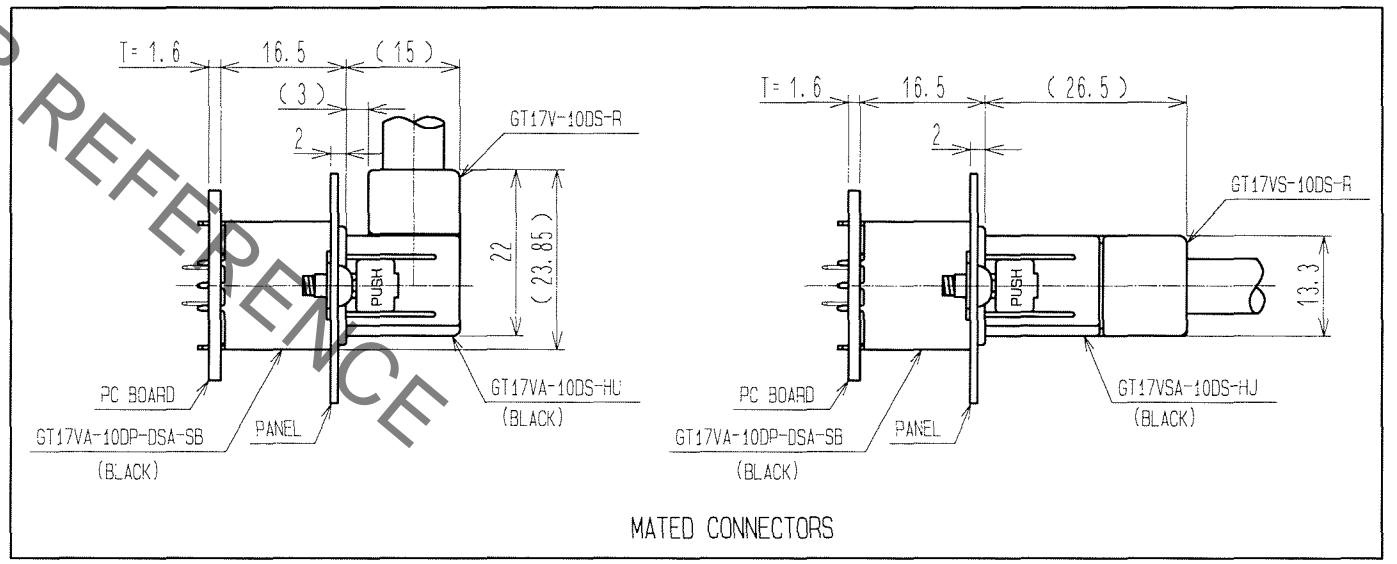

ELV. RoHS COMPLIANT

A (4:1)

COUNT	DESCRIPTION OF REVISIONS	BY	CHKD	DATE	COUNT	DESCRIPTION OF REVISIONS	BY	CHKD	DATE
△				..	△				..
△				..	△				..
△				..	△				..

3	BRASS	TIN PLATED . T=0.64	6	BRASS	TIN PLATED . T=0.5
2	BRASS	TIN PLATED . T=0.64	5	COPPER ALLOY	TIN PLATED . T=0.25
1	PBT	BLACK	4	COPPER ALLOY	TIN PLATED . T=0.25
NO.	MATERIAL	FINISH. REMARKS	NO.	MATERIAL	FINISH. REMARKS

CODE NO. (OLD)		DRAWN	DESIGNED	CHECKED	APPROVED	RELEASED
		T. KUBOTA	T. KUBOTA	N. NAKATA	K. NAKATA	
		'08.3.31	'08.3.31	'08.4.2	'08.4.2	

 SCALE 1 : 1 UNITS mm	DRAWING NO. EDC3-166976 HIROSE ELECTRIC CO., LTD	PART NO. GT17VA-10DP-DSA-SB CODE NO. CL767-0174-7	1/1
-----------------------------------	--	--	-----