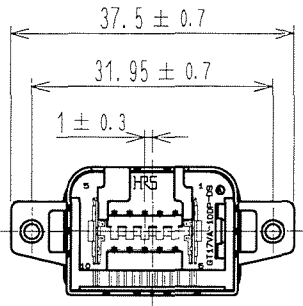

ELV. RoHS COMPLIANT

A (4:1)

COUNT	DESCRIPTION OF REVISIONS	BY	CHKD	DATE	COUNT	DESCRIPTION OF REVISIONS	BY	CHKD	DATE
△				..	△				..
△				..	△				..
△				..	△				..

3	BRASS	TIN PLATED . T=0.64	6	BRASS	TIN PLATED . T=0.5
2	BRASS	TIN PLATED . T=0.64	5	COPPER ALLOY	TIN PLATED . T=0.25
1	PBT	BLACK	4	COPPER ALLOY	TIN PLATED . T=0.25
NO.	MATERIAL	FINISH. REMARKS	NO.	MATERIAL	FINISH. REMARKS

CODE NO. (OLD)		DRAWN	DESIGNED	CHECKED	APPROVED	RELEASED
		T. KUBOTA	T. KUBOTA	N. NAKATA	K. NAKATA	
		'08.3.31	'08.3.31	'08.4.2	'08.4.2	

 SCALE 1 : 1 UNITS mm	DRAWING NO. EDC3-166976 HIROSE ELECTRIC CO., LTD	PART NO. GT17VA-10DP-DSA-SB CODE NO. CL767-0174-7	1/1
-----------------------------------	--	--	-----