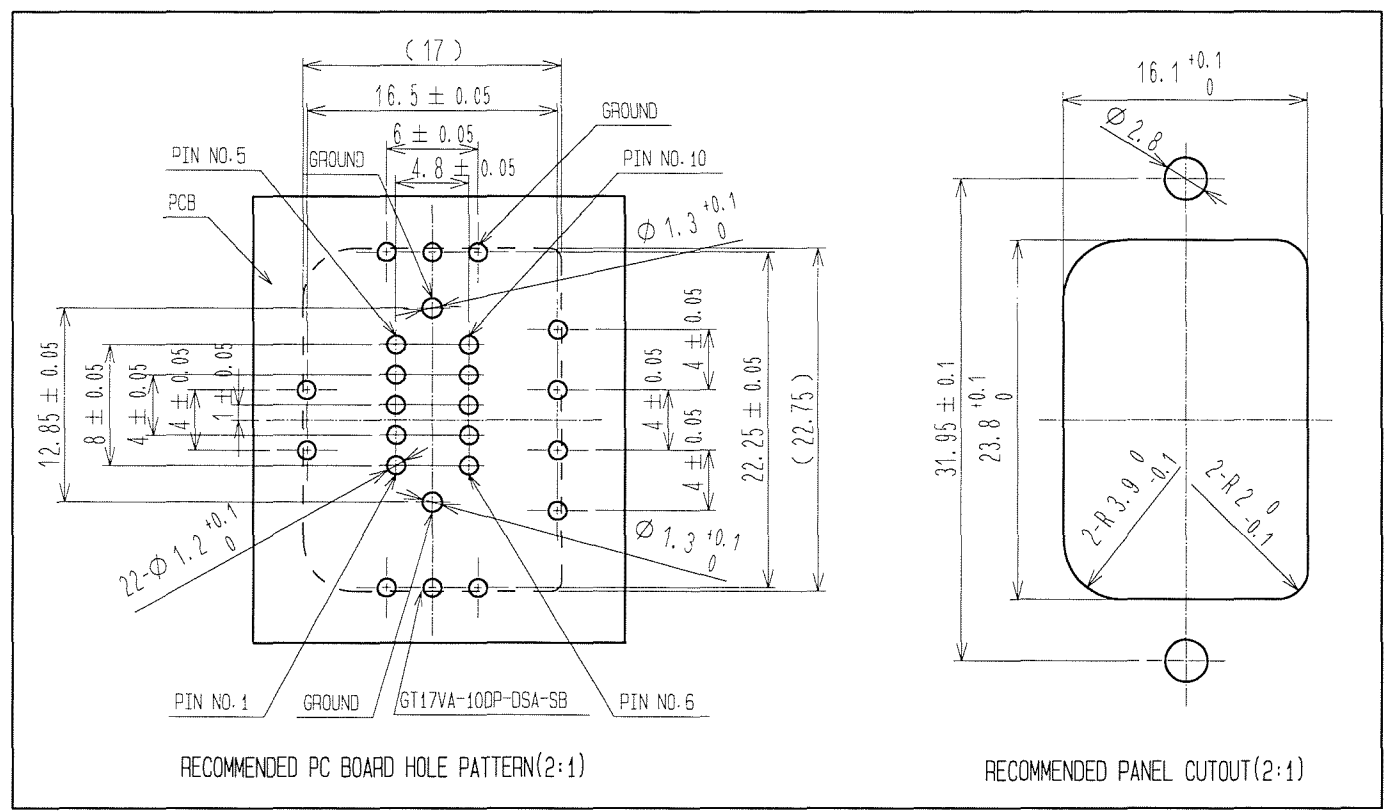

ELV. RoHS COMPLIANT

A (4:1)

COUNT	DESCRIPTION OF REVISIONS	BY	CHKD	DATE	COUNT	DESCRIPTION OF REVISIONS	BY	CHKD	DATE
△				..	△				..
△				..	△				..
△				..	△				..

3	BRASS	TIN PLATED . T=0.64	6	BRASS	TIN PLATED . T=0.5
2	BRASS	TIN PLATED . T=0.64	5	COPPER ALLOY	TIN PLATED . T=0.25
1	PBT	BLACK	4	COPPER ALLOY	TIN PLATED . T=0.25
NO.	MATERIAL	FINISH. REMARKS	NO.	MATERIAL	FINISH. REMARKS

CODE NO. (OLD)		DRAWN	DESIGNED	CHECKED	APPROVED	RELEASED
		T. KUBOTA	T. KUBOTA	N. NAKATA	K. NAKATA	
		'08.3.31	'08.3.31	'08.4.2	'08.4.2	

 SCALE 1 : 1 UNITS mm	DRAWING NO. EDC3-166976 HIROSE ELECTRIC CO., LTD	PART NO. GT17VA-10DP-DSA-SB CODE NO. CL767-0174-7	1/1
-----------------------------------	--	--	-----