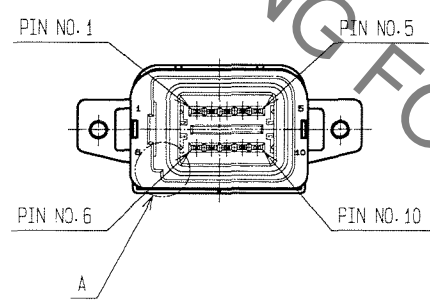

ELV. RoHS COMPLIANT

A (4:1)

COUNT	DESCRIPTION OF REVISIONS	BY	CHKD	DATE	COUNT	DESCRIPTION OF REVISIONS	BY	CHKD	DATE
△				..	△				..
△				..	△				..
△				..	△				..

3	BRASS	TIN PLATED . T=0.64	6	BRASS	TIN PLATED . T=0.5
2	BRASS	TIN PLATED . T=0.64	5	COPPER ALLOY	TIN PLATED . T=0.25
1	PBT	BLACK	4	COPPER ALLOY	TIN PLATED . T=0.25
NO.	MATERIAL	FINISH. REMARKS	NO.	MATERIAL	FINISH. REMARKS

CODE NO. (OLD)		DRAWN	DESIGNED	CHECKED	APPROVED	RELEASED
		T. KUBOTA	T. KUBOTA	N. NAKATA	K. NAKATA	
		'08.3.31	'08.3.31	'08.4.2	'08.4.2	

 SCALE 1 : 1 UNITS mm	DRAWING NO. EDC3-166976 HIROSE ELECTRIC CO., LTD	PART NO. GT17VA-10DP-DSA-SB CODE NO. CL767-0174-7	1/1
-----------------------------------	--	--	-----