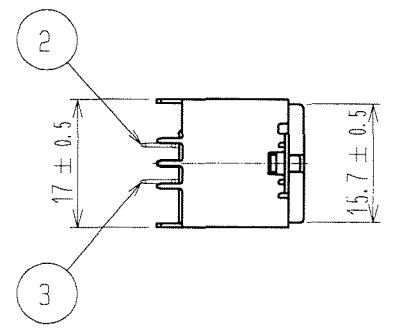

ELV. RoHS COMPLIANT

A (4:1)

COUNT	DESCRIPTION OF REVISIONS	BY	CHKD	DATE	COUNT	DESCRIPTION OF REVISIONS	BY	CHKD	DATE
△				..	△				..
△				..	△				..
△				..	△				..

3	BRASS	TIN PLATED . T=0.64	6	BRASS	TIN PLATED . T=0.5
2	BRASS	TIN PLATED . T=0.64	5	COPPER ALLOY	TIN PLATED . T=0.25
1	PBT	BLACK	4	COPPER ALLOY	TIN PLATED . T=0.25
NO.	MATERIAL	FINISH. REMARKS	NO.	MATERIAL	FINISH. REMARKS

CODE NO. (OLD)		DRAWN	DESIGNED	CHECKED	APPROVED	RELEASED
		T. KUBOTA	T. KUBOTA	N. NAKATA	K. NAKATA	
		'08.3.31	'08.3.31	'08.4.2	'08.4.2	

 SCALE 1 : 1 UNITS mm	DRAWING NO. EDC3-166976 HIROSE ELECTRIC CO., LTD	PART NO. GT17VA-10DP-DSA-SB CODE NO. CL767-0174-7	1/1
-----------------------------------	--	--	-----