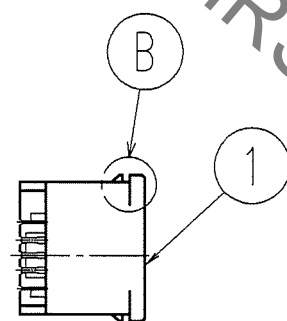

ELV. RoHS COMPLIANT

B (4:1)

A (4:1)

COUNT	DESCRIPTION OF REVISIONS	BY	CHKD	DATE	COUNT	DESCRIPTION OF REVISIONS	BY	CHKD	DATE
△				..	△				..
△				..	△				..
△				..	△				..

RECOMMENDED PC BOARD HOLE PATTERN(2:1)

CODE NO. (OLD) CL?	DRAWN	DESIGNED	CHECKED	APPROVED	RELEASED
	S.KURIYA	T.SHISHIKURA	K. Sato	K. Sato	..
	06.4.14	99.6.22	06.4.18	06.4.18	..

SCALE 1 : 1	DRAWING NO. EDC3-165530-01	PART NO. GT17VB-6DP-DS(70)
UNITS mm	HRS HIROSE ELECTRIC CO., LTD	CODE NO. CL767-0032-2-70