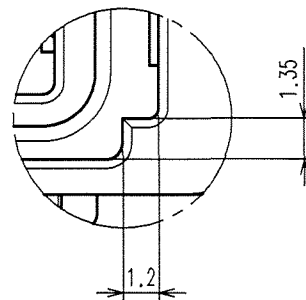

Jul.1.2019 Copyright 2019 HIROSE ELECTRIC CO., LTD. All Rights Reserved.
In case of consideration for using Automotive equipment / device which demand high reliability, kindly contact our sales window correspondents.

ELV. RoHS COMPLIANT

B (4:1)

A (4:1)

COUNT	DESCRIPTION OF REVISIONS	BY	CHKD	DATE	COUNT	DESCRIPTION OF REVISIONS	BY	CHKD	DATE
△				..	△				..
△				..	△				..
△				..	△				..

2	BRASS	TIN PLATED T=0.64	5	COPPER ALLOY	TIN PLATED T=0.25
1	PBT	LIGHT GRAY	4	COPPER ALLOY	TIN PLATED T=0.25
			3	BRASS	TIN PLATED T=0.64
NO.	MATERIAL	FINISH, REMARKS	NO.	MATERIAL	FINISH, REMARKS

CODE NO. (OLD) CL?	DRAWN	DESIGNED	CHECKED	APPROVED	RELEASED
	S.KURIYA	T.SHISHIKURA	K. Sato	K. Sato	..
	06.4.14	99.6.22	06.4.18	06.4.18	..

SCALE 1 : 1	DRAWING NO. EDC3-165530-01	PART NO. GT17VB-6DP-DS(70)
UNITS mm	HRS HIROSE ELECTRIC CO., LTD	CODE NO. CL767-0032-2-70