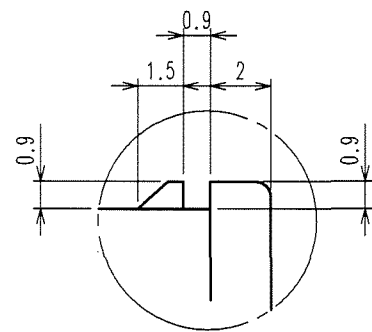

Jul.1.2019 Copyright 2019 HIROSE ELECTRIC CO., LTD. All Rights Reserved.
In case of consideration for using Automotive equipment / device which demand high reliability, kindly contact our sales window correspondents.

ELV. RoHS COMPLIANT

B (4:1)