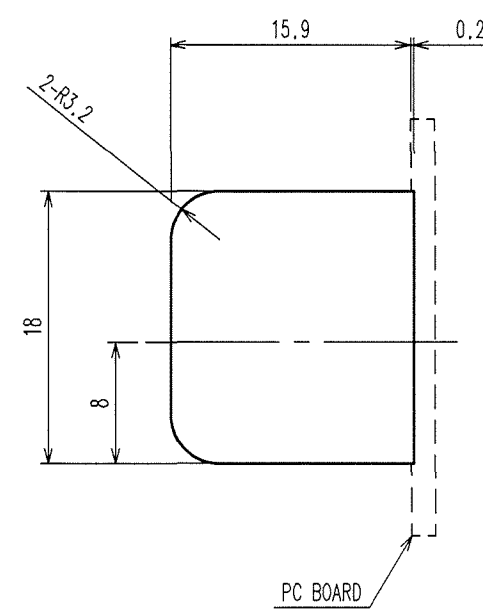

ELV. RoHS COMPLIANT

B (4:1)

A (4:1)

COUNT	DESCRIPTION OF REVISIONS	BY	CHKD	DATE	COUNT	DESCRIPTION OF REVISIONS	BY	CHKD	DATE
△				..	△				..
△				..	△				..
△				..	△				..

RECOMMENDED PC BOARD HOLE PATTERN(2:1)

RECOMMENDED PANEL CUTOUT(2:1)

MATED CONNECTORS

2	BRASS	TIN PLATED T=0.64	5	COPPER ALLOY	TIN PLATED T=0.25
1	PBT	LIGHT GRAY	4	COPPER ALLOY	TIN PLATED T=0.25
			3	BRASS	TIN PLATED T=0.64
NO.	MATERIAL	FINISH, REMARKS	NO.	MATERIAL	FINISH, REMARKS

CODE NO. (OLD) CL?	DRAWN	DESIGNED	CHECKED	APPROVED	RELEASED
	S.KURIYA	T.SHISHIKURA	K. Sato	K. Sato	..
	06.4.14	99.6.22	06.4.18	06.4.18	..

SCALE 1 : 1	DRAWING NO. EDC3-165530-01	PART NO. GT17VB-6DP-DS(70)
UNITS mm	HRS HIROSE ELECTRIC CO., LTD	CODE NO. CL767-0032-2-70