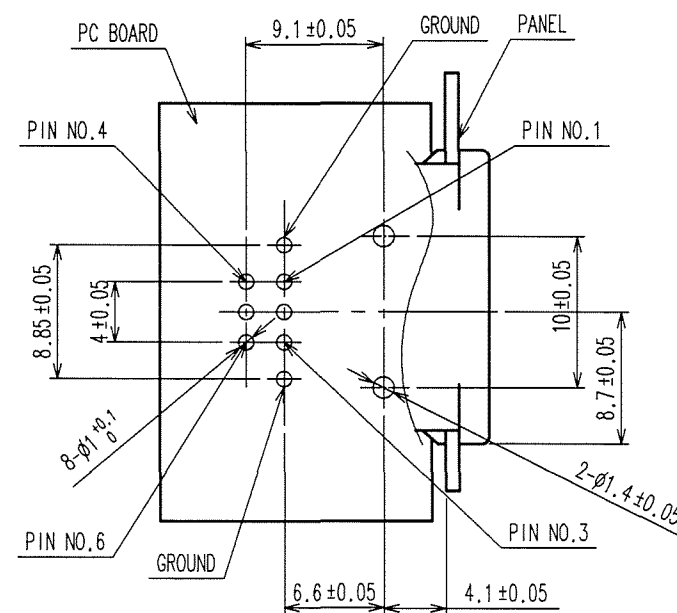

ELV. RoHS COMPLIANT

B (4:1)

A (4:1)

COUNT	DESCRIPTION OF REVISIONS	BY	CHKD	DATE	COUNT	DESCRIPTION OF REVISIONS	BY	CHKD	DATE
△				..	△				..
△				..	△				..
△				..	△				..

RECOMMENDED PC BOARD HOLE PATTERN(2:1)

RECOMMENDED PANEL CUTOUT(2:1)

MATED CONNECTORS

2	BRASS	TIN PLATED T=0.64	5	COPPER ALLOY	TIN PLATED T=0.25
1	PBT	LIGHT GRAY	4	COPPER ALLOY	TIN PLATED T=0.25
			3	BRASS	TIN PLATED T=0.64
NO.	MATERIAL	FINISH, REMARKS	NO.	MATERIAL	FINISH, REMARKS

CODE NO. (OLD) CL?	DRAWN	DESIGNED	CHECKED	APPROVED	RELEASED
	S.KURIYA	T.SHISHIKURA	K. Sato	K. Sato	..
	06.4.14	99.6.22	06.4.18	06.4.18	..

SCALE 1 : 1	DRAWING NO. EDC3-165530-01	PART NO. GT17VB-6DP-DS(70)
UNITS mm	HRS HIROSE ELECTRIC CO., LTD	CODE NO. CL767-0032-2-70