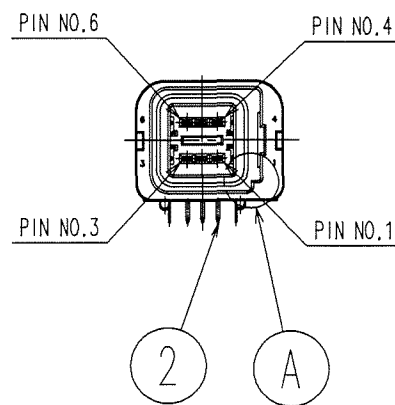

ELV. RoHS COMPLIANT

B (4:1)

A (4:1)

COUNT	DESCRIPTION OF REVISIONS	BY	CHKD	DATE	COUNT	DESCRIPTION OF REVISIONS	BY	CHKD	DATE
△				..	△				..
△				..	△				..
△				..	△				..

RECOMMENDED PC BOARD HOLE PATTERN(2:1)

RECOMMENDED PANEL CUTOUT(2:1)

MATED CONNECTORS

2	BRASS	TIN PLATED T=0.64	5	COPPER ALLOY	TIN PLATED T=0.25
1	PBT	LIGHT GRAY	4	COPPER ALLOY	TIN PLATED T=0.25
			3	BRASS	TIN PLATED T=0.64
NO.	MATERIAL	FINISH, REMARKS	NO.	MATERIAL	FINISH, REMARKS

CODE NO. (OLD) CL?	DRAWN	DESIGNED	CHECKED	APPROVED	RELEASED
	S.KURIYA	T.SHISHIKURA	K. Sato	K. Sato	..
	06.4.14	99.6.22	06.4.18	06.4.18	..

SCALE 1 : 1	DRAWING NO. EDC3-165530-01	PART NO. GT17VB-6DP-DS(70)
UNITS mm	HRS HIROSE ELECTRIC CO., LTD	CODE NO. CL767-0032-2-70