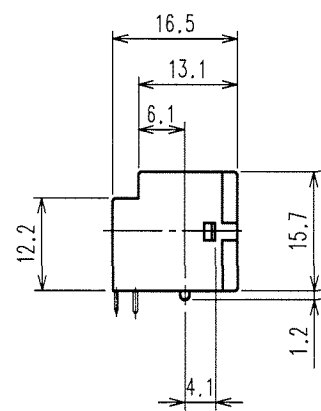

Jul.1.2019 Copyright 2019 HIROSE ELECTRIC CO., LTD. All Rights Reserved.
In case of consideration for using Automotive equipment / device which demand high reliability, kindly contact our sales window correspondents.

ELV. RoHS COMPLIANT

B (4:1)

COUNT	DESCRIPTION OF REVISIONS	BY	CHKD	DATE	COUNT	DESCRIPTION OF REVISIONS	BY	CHKD	DATE
△				..	△				..
△				..	△				..
△				..	△				..

2	BRASS	TIN PLATED T=0.64	5	COPPER ALLOY	TIN PLATED T=0.25
1	PBT	LIGHT GRAY	4	COPPER ALLOY	TIN PLATED T=0.25
			3	BRASS	TIN PLATED T=0.64
NO.	MATERIAL	FINISH, REMARKS	NO.	MATERIAL	FINISH, REMARKS

CODE NO. (OLD) CL?	DRAWN	DESIGNED	CHECKED	APPROVED	RELEASED
	S.KURIYA	T.SHISHIKURA	K. Sato	K. Sato	..
	06.4.14	99.6.22	06.4.18	06.4.18	..

SCALE 1 : 1	DRAWING NO. EDC3-165530-01	PART NO. GT17VB-6DP-DS(70)
UNITS mm	HRS HIROSE ELECTRIC CO., LTD	CODE NO. CL767-0032-2-70