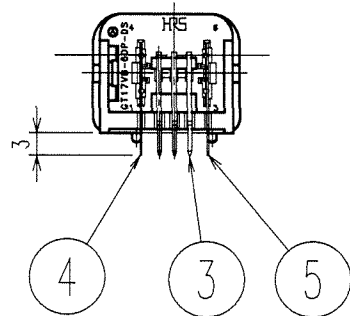

ELV. RoHS COMPLIANT

B (4:1)

A (4:1)

COUNT	DESCRIPTION OF REVISIONS	BY	CHKD	DATE	COUNT	DESCRIPTION OF REVISIONS	BY	CHKD	DATE
△				..	△				..
△				..	△				..
△				..	△				..

RECOMMENDED PC BOARD HOLE PATTERN(2:1)

CODE NO. (OLD) CL?	DRAWN	DESIGNED	CHECKED	APPROVED	RELEASED
	S.KURIYA	T.SHISHIKURA	K. Sato	K. Sato	..
	06.4.14	99.6.22	06.4.18	06.4.18	..

SCALE 1 : 1	DRAWING NO. EDC3-165530-01	PART NO. GT17VB-6DP-DS(70)
UNITS mm	HRS HIROSE ELECTRIC CO., LTD	CODE NO. CL767-0032-2-70