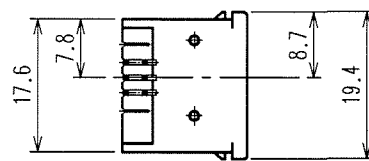

Jul.1.2019 Copyright 2019 HIROSE ELECTRIC CO., LTD. All Rights Reserved.
In case of consideration for using Automotive equipment / device which demand high reliability, kindly contact our sales window correspondents.

ELV. RoHS COMPLIANT

B (4:1)

COUNT	DESCRIPTION OF REVISIONS	BY	CHKD	DATE	COUNT	DESCRIPTION OF REVISIONS	BY	CHKD	DATE
△				..	△				..
△				..	△				..
△				..	△				..

2	BRASS	TIN PLATED T=0.64	5	COPPER ALLOY	TIN PLATED T=0.25
1	PBT	LIGHT GRAY	4	COPPER ALLOY	TIN PLATED T=0.25
			3	BRASS	TIN PLATED T=0.64
NO.	MATERIAL	FINISH, REMARKS	NO.	MATERIAL	FINISH, REMARKS

CODE NO. (OLD) CL?	DRAWN	DESIGNED	CHECKED	APPROVED	RELEASED
	S.KURIYA	T.SHISHIKURA	K. Sato	K. Sato	..
	06.4.14	99.6.22	06.4.18	06.4.18	..

SCALE 1 : 1	DRAWING NO. EDC3-165530-01	PART NO. GT17VB-6DP-DS(70)
UNITS mm	HRS HIROSE ELECTRIC CO., LTD	CODE NO. CL767-0032-2-70