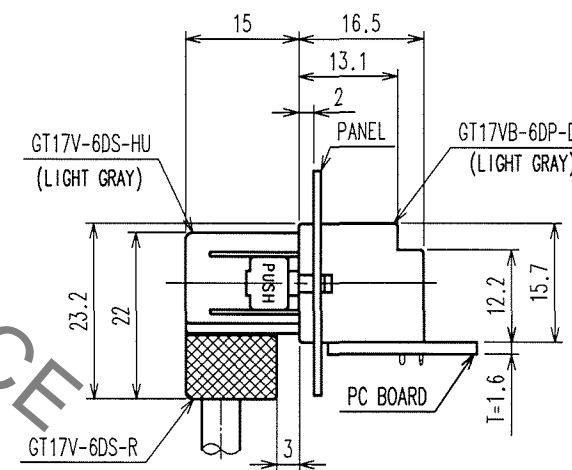

MATED CONNECTORS

2	BRASS	TIN PLATED T=0.64	5	COPPER ALLOY	TIN PLATED T=0.25
1	PBT	LIGHT GRAY	4	COPPER ALLOY	TIN PLATED T=0.25
			3	BRASS	TIN PLATED T=0.64
NO.	MATERIAL	FINISH, REMARKS	NO.	MATERIAL	FINISH, REMARKS

CODE NO. (OLD) CL?	DRAWN	DESIGNED	CHECKED	APPROVED	RELEASED
	S.KURIYA	T.SHISHIKURA	K. Sato	K. Sato	..
	06.4.14	99.6.22	06.4.18	06.4.18	..

SCALE 1 : 1	DRAWING NO. EDC3-165530-01	PART NO. GT17VB-6DP-DS(70)
UNITS mm	HRS HIROSE ELECTRIC CO., LTD	CODE NO. CL767-0032-2-70