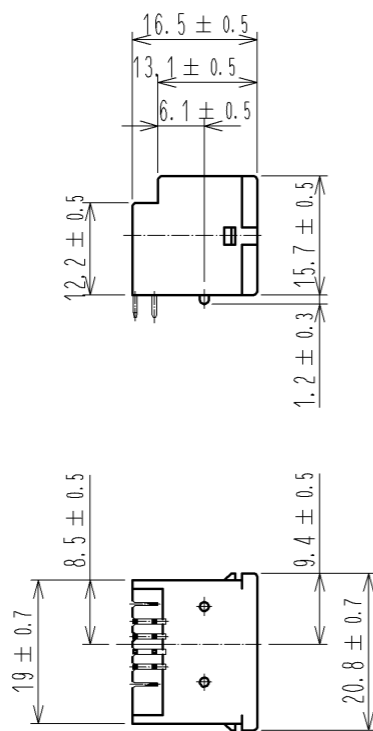

ELV, RoHS COMPLIANT

B(4:1)

A(4:1)

RECOMMENDED PC BOARD HOLE PATTERN(2:1)

RECOMMENDED PANEL CUTOUT(2:1)

MATED CONNECTOR

3	BRASS	TIN PLATED . T=0.64	5	COPPER ALLOY	TIN PLATED . T=0.25		
2	BRASS	TIN PLATED . T=0.64	4	COPPER ALLOY	TIN PLATED . T=0.25		
1	PBT	LIGHT GRAY					
NO.	MATERIAL	FINISH . REMARKS	NO.	MATERIAL	FINISH . REMARKS		
UNITS mm		SCALE 1 : 1	COUNT 	DESCRIPTION OF REVISIONS	DESIGNED	CHECKED	DATE
HRS HIROSE ELECTRIC CO., LTD.		APPROVED : KS. SATOH	08.06.23	DRAWING NO. EDC3-167085-00			
		CHECED : NH. NAKATA	08.06.20	PART NO. GT17VB-8DP-DS			
		DESIGNED : TS. KUBOTA	08.06.12	CODE NO. CL767-0185-3-00			
		DRAWN : TS. KUBOTA	08.06.12			1/1	