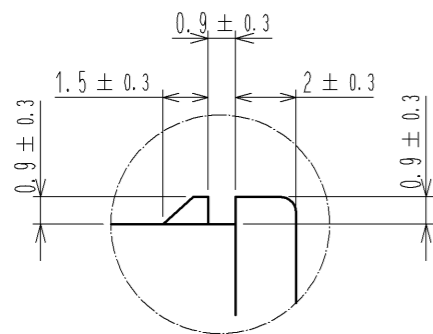

ELV, RoHS COMPLIANT

B(4:1)

A(4:1)

RECOMMENDED PC BOARD HOLE PATTERN(2:1)

RECOMMENDED PANEL CUTOUT(2:1)

MATED CONNECTOR

3	BRASS	TIN PLATED . T=0.64	5	COPPER ALLOY	TIN PLATED . T=0.25		
2	BRASS	TIN PLATED . T=0.64	4	COPPER ALLOY	TIN PLATED . T=0.25		
1	PBT	LIGHT GRAY					
NO.	MATERIAL	FINISH . REMARKS	NO.	MATERIAL	FINISH . REMARKS		
UNITS mm		SCALE 1 : 1	COUNT 	DESCRIPTION OF REVISIONS	DESIGNED	CHECKED	DATE
HRS HIROSE ELECTRIC CO., LTD.		APPROVED : KS. SATOH	08.06.23	DRAWING NO. EDC3-167085-00			
		CHECED : NH. NAKATA	08.06.20	PART NO. GT17VB-8DP-DS			
		DESIGNED : TS. KUBOTA	08.06.12	CODE NO. CL767-0185-3-00			
		DRAWN : TS. KUBOTA	08.06.12			1/1	