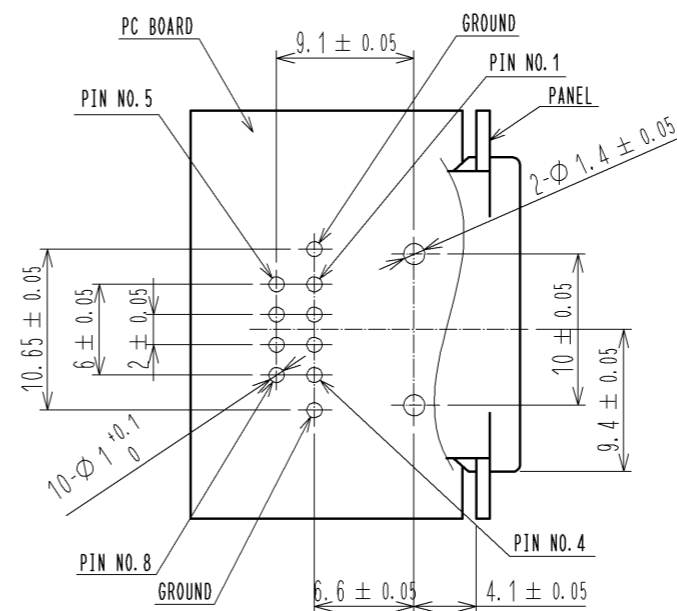

ELV, RoHS COMPLIANT

B(4:1)

A(4:1)

RECOMMENDED PC BOARD HOLE PATTERN(2:1)

RECOMMENDED PANEL CUTOUT(2:1)

MATED CONNECTOR

3	BRASS	TIN PLATED . T=0.64	5	COPPER ALLOY	TIN PLATED . T=0.25		
2	BRASS	TIN PLATED . T=0.64	4	COPPER ALLOY	TIN PLATED . T=0.25		
1	PBT	LIGHT GRAY					
NO.	MATERIAL	FINISH . REMARKS	NO.	MATERIAL	FINISH . REMARKS		
UNITS mm		SCALE 1 : 1	COUNT 	DESCRIPTION OF REVISIONS	DESIGNED	CHECKED	DATE
HRS HIROSE ELECTRIC CO., LTD.		APPROVED : KS. SATOH	08.06.23	DRAWING NO. EDC3-167085-00			
		CHECED : NH. NAKATA	08.06.20	PART NO. GT17VB-8DP-DS			
		DESIGNED : TS. KUBOTA	08.06.12	CODE NO. CL767-0185-3-00			
		DRAWN : TS. KUBOTA	08.06.12			1/1	