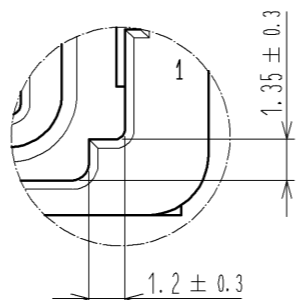

ELV, RoHS COMPLIANT

B(4:1)

A(4:1)

RECOMMENDED PC BOARD HOLE PATTERN(2:1)

RECOMMENDED PANEL CUTOUT(2:1)

MATED CONNECTOR

3	BRASS	TIN PLATED . T=0.64	5	COPPER ALLOY	TIN PLATED . T=0.25		
2	BRASS	TIN PLATED . T=0.64	4	COPPER ALLOY	TIN PLATED . T=0.25		
1	PBT	LIGHT GRAY					
NO.	MATERIAL	FINISH . REMARKS	NO.	MATERIAL	FINISH . REMARKS		
UNITS mm		SCALE 1 : 1	COUNT 	DESCRIPTION OF REVISIONS	DESIGNED	CHECKED	DATE
HRS HIROSE ELECTRIC CO., LTD.		APPROVED : KS. SATOH	08.06.23	DRAWING NO. EDC3-167085-00			
		CHECED : NH. NAKATA	08.06.20	PART NO. GT17VB-8DP-DS			
		DESIGNED : TS. KUBOTA	08.06.12	CODE NO. CL767-0185-3-00			
		DRAWN : TS. KUBOTA	08.06.12			1/1	