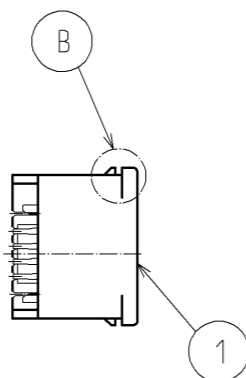

ELV, RoHS COMPLIANT

B(4:1)

A(4:1)

RECOMMENDED PC BOARD HOLE PATTERN(2:1)

RECOMMENDED PANEL CUTOUT(2:1)

MATED CONNECTOR

3	BRASS	TIN PLATED . T=0.64	5	COPPER ALLOY	TIN PLATED . T=0.25		
2	BRASS	TIN PLATED . T=0.64	4	COPPER ALLOY	TIN PLATED . T=0.25		
1	PBT	LIGHT GRAY					
NO.	MATERIAL	FINISH . REMARKS	NO.	MATERIAL	FINISH . REMARKS		
UNITS mm		SCALE 1 : 1	COUNT 	DESCRIPTION OF REVISIONS	DESIGNED	CHECKED	DATE
HRS HIROSE ELECTRIC CO., LTD.		APPROVED : KS. SATOH	08.06.23	DRAWING NO. EDC3-167085-00			
		CHECED : NH. NAKATA	08.06.20	PART NO. GT17VB-8DP-DS			
		DESIGNED : TS. KUBOTA	08.06.12	CODE NO. CL767-0185-3-00			
		DRAWN : TS. KUBOTA	08.06.12			1/1	