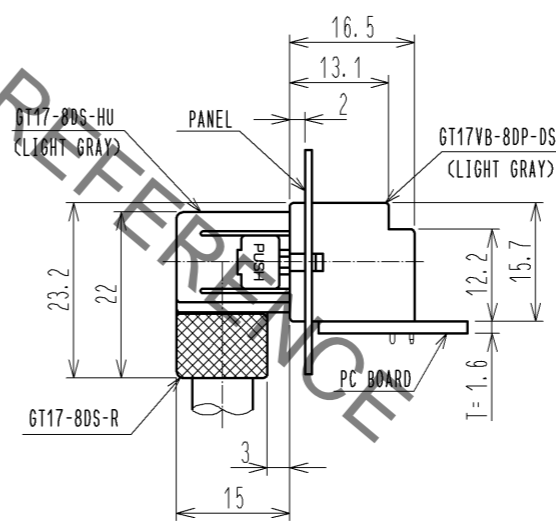

ELV, RoHS COMPLIANT

B(4:1)

A(4:1)

RECOMMENDED PC BOARD HOLE PATTERN(2:1)

RECOMMENDED PANEL CUTOUT(2:1)

MATED CONNECTOR

3	BRASS	TIN PLATED . T=0.64	5	COPPER ALLOY	TIN PLATED . T=0.25		
2	BRASS	TIN PLATED . T=0.64	4	COPPER ALLOY	TIN PLATED . T=0.25		
1	PBT	LIGHT GRAY					
NO.	MATERIAL	FINISH . REMARKS	NO.	MATERIAL	FINISH . REMARKS		
UNITS mm		SCALE 1 : 1	COUNT 	DESCRIPTION OF REVISIONS	DESIGNED	CHECKED	DATE
HRS HIROSE ELECTRIC CO., LTD.		APPROVED : KS. SATOH	08.06.23	DRAWING NO. EDC3-167085-00			
		CHECED : NH. NAKATA	08.06.20	PART NO. GT17VB-8DP-DS			
		DESIGNED : TS. KUBOTA	08.06.12	CODE NO. CL767-0185-3-00			
		DRAWN : TS. KUBOTA	08.06.12			1/1	