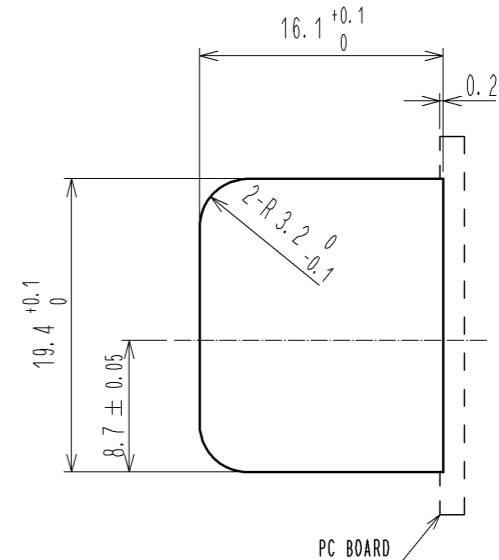

ELV, RoHS COMPLIANT

B(4:1)

A(4:1)

RECOMMENDED PC BOARD HOLE PATTERN(2:1)

RECOMMENDED PANEL CUTOUT(2:1)

MATED CONNECTOR

3	BRASS	TIN PLATED . T=0.64	5	COPPER ALLOY	TIN PLATED . T=0.25		
2	BRASS	TIN PLATED . T=0.64	4	COPPER ALLOY	TIN PLATED . T=0.25		
1	PBT	LIGHT GRAY					
NO.	MATERIAL	FINISH . REMARKS	NO.	MATERIAL	FINISH . REMARKS		
UNITS mm		SCALE 1 : 1	COUNT 	DESCRIPTION OF REVISIONS	DESIGNED	CHECKED	DATE
HRS HIROSE ELECTRIC CO., LTD.		APPROVED : KS. SATOH	08.06.23	DRAWING NO. EDC3-167085-00			
		CHECED : NH. NAKATA	08.06.20	PART NO. GT17VB-8DP-DS			
		DESIGNED : TS. KUBOTA	08.06.12	CODE NO. CL767-0185-3-00			
		DRAWN : TS. KUBOTA	08.06.12			1/1	