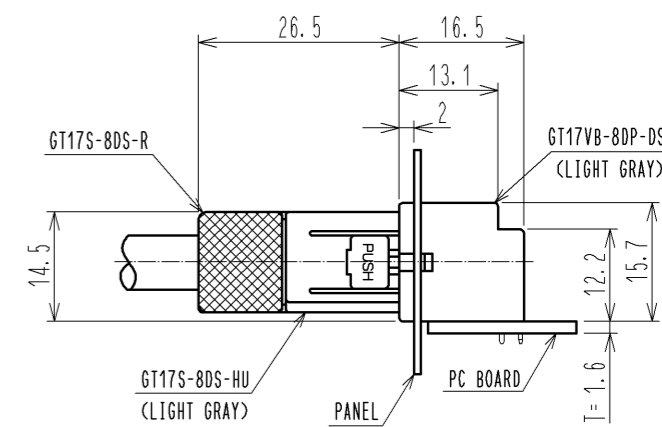

ELV, RoHS COMPLIANT

B(4:1)

A(4:1)

RECOMMENDED PC BOARD HOLE PATTERN(2:1)

RECOMMENDED PANEL CUTOUT(2:1)

MATED CONNECTOR

3	BRASS	TIN PLATED . T=0.64	5	COPPER ALLOY	TIN PLATED . T=0.25		
2	BRASS	TIN PLATED . T=0.64	4	COPPER ALLOY	TIN PLATED . T=0.25		
1	PBT	LIGHT GRAY					
NO.	MATERIAL	FINISH . REMARKS	NO.	MATERIAL	FINISH . REMARKS		
UNITS mm		SCALE 1 : 1	COUNT 	DESCRIPTION OF REVISIONS	DESIGNED	CHECKED	DATE
HRS HIROSE ELECTRIC CO., LTD.		APPROVED : KS. SATOH	08.06.23	DRAWING NO. EDC3-167085-00			
		CHECED : NH. NAKATA	08.06.20	PART NO. GT17VB-8DP-DS			
		DESIGNED : TS. KUBOTA	08.06.12	CODE NO. CL767-0185-3-00			
		DRAWN : TS. KUBOTA	08.06.12			1/1	