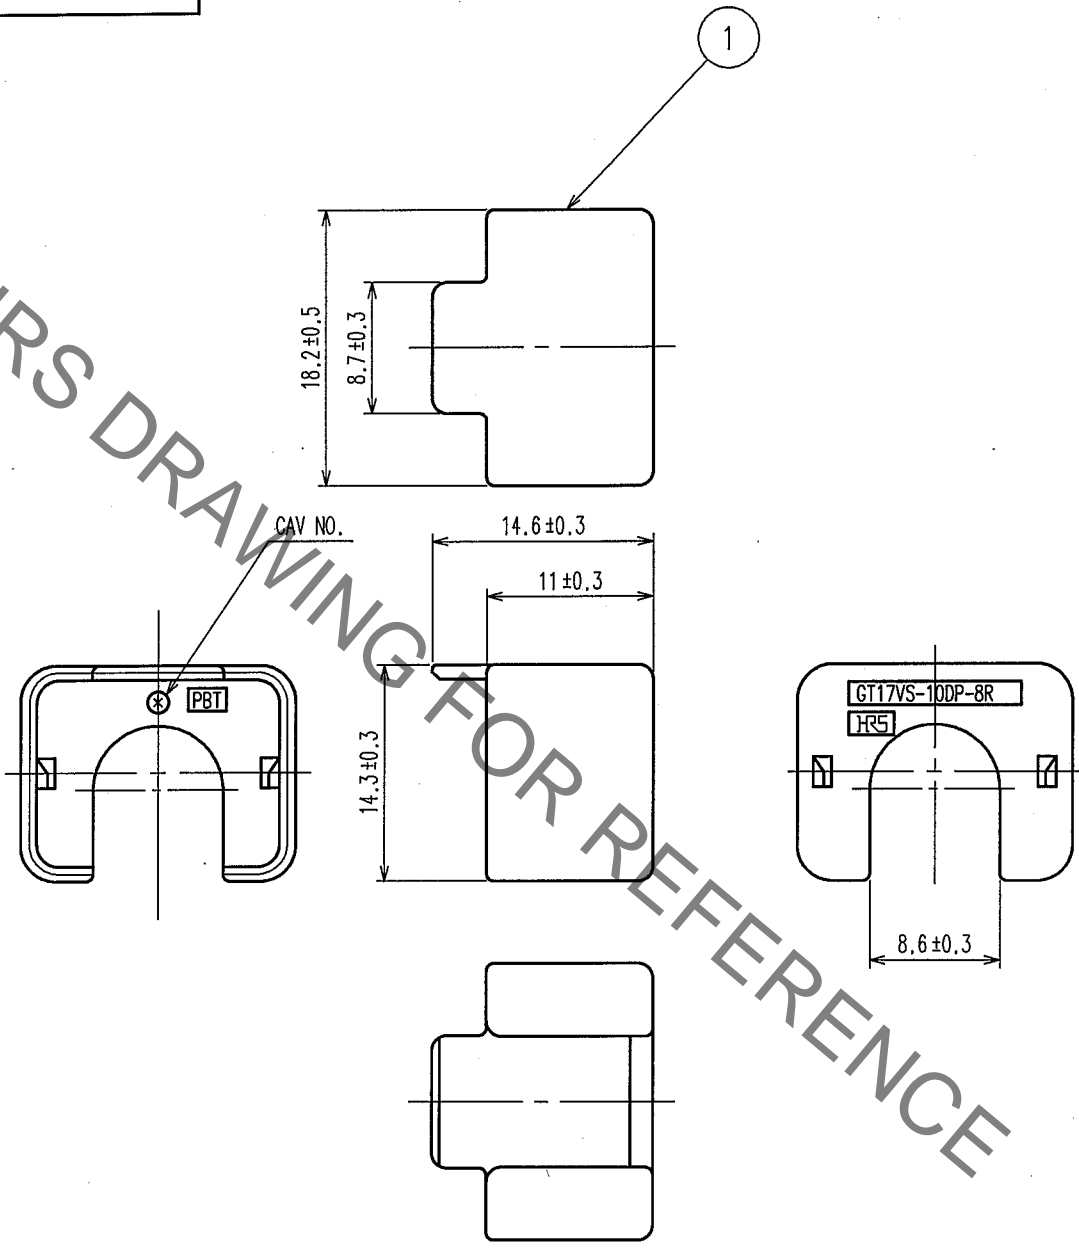

1		2			3			4		
COUNT	DESCRIPTION OF REVISIONS	BY	CHKD	DATE	COUNT	DESCRIPTION OF REVISIONS	BY	CHKD	DATE	
△				..	△				..	
△					△				..	
△					△				..	

RoHS, ELV COMPLIANT

HRS DRAWING FOR REFERENCE

NOTE1. APPLICABLE CABLE DIA.: φ 7.5~8.0

1	PBT	DARK GRAY				
NO.	MATERIAL	FINISH, REMARKS	NO.	MATERIAL	FINISH, REMARKS	
CODE NO. (OLD) CL			DRAWN N. HARUBAYASHI	DESIGNED N. HARUBAYASHI	CHECKED <i>N. Nakata</i>	APPROVED <i>K. Aoto</i>
			'05.11.25	'05.11.25	'06.7.4	'06.7.4
DRAWING NO. EDC4-166624			PART NO. GT17VS-10DP-8R			
UNITS mm			CODE NO. CL767-0131-4			1/1