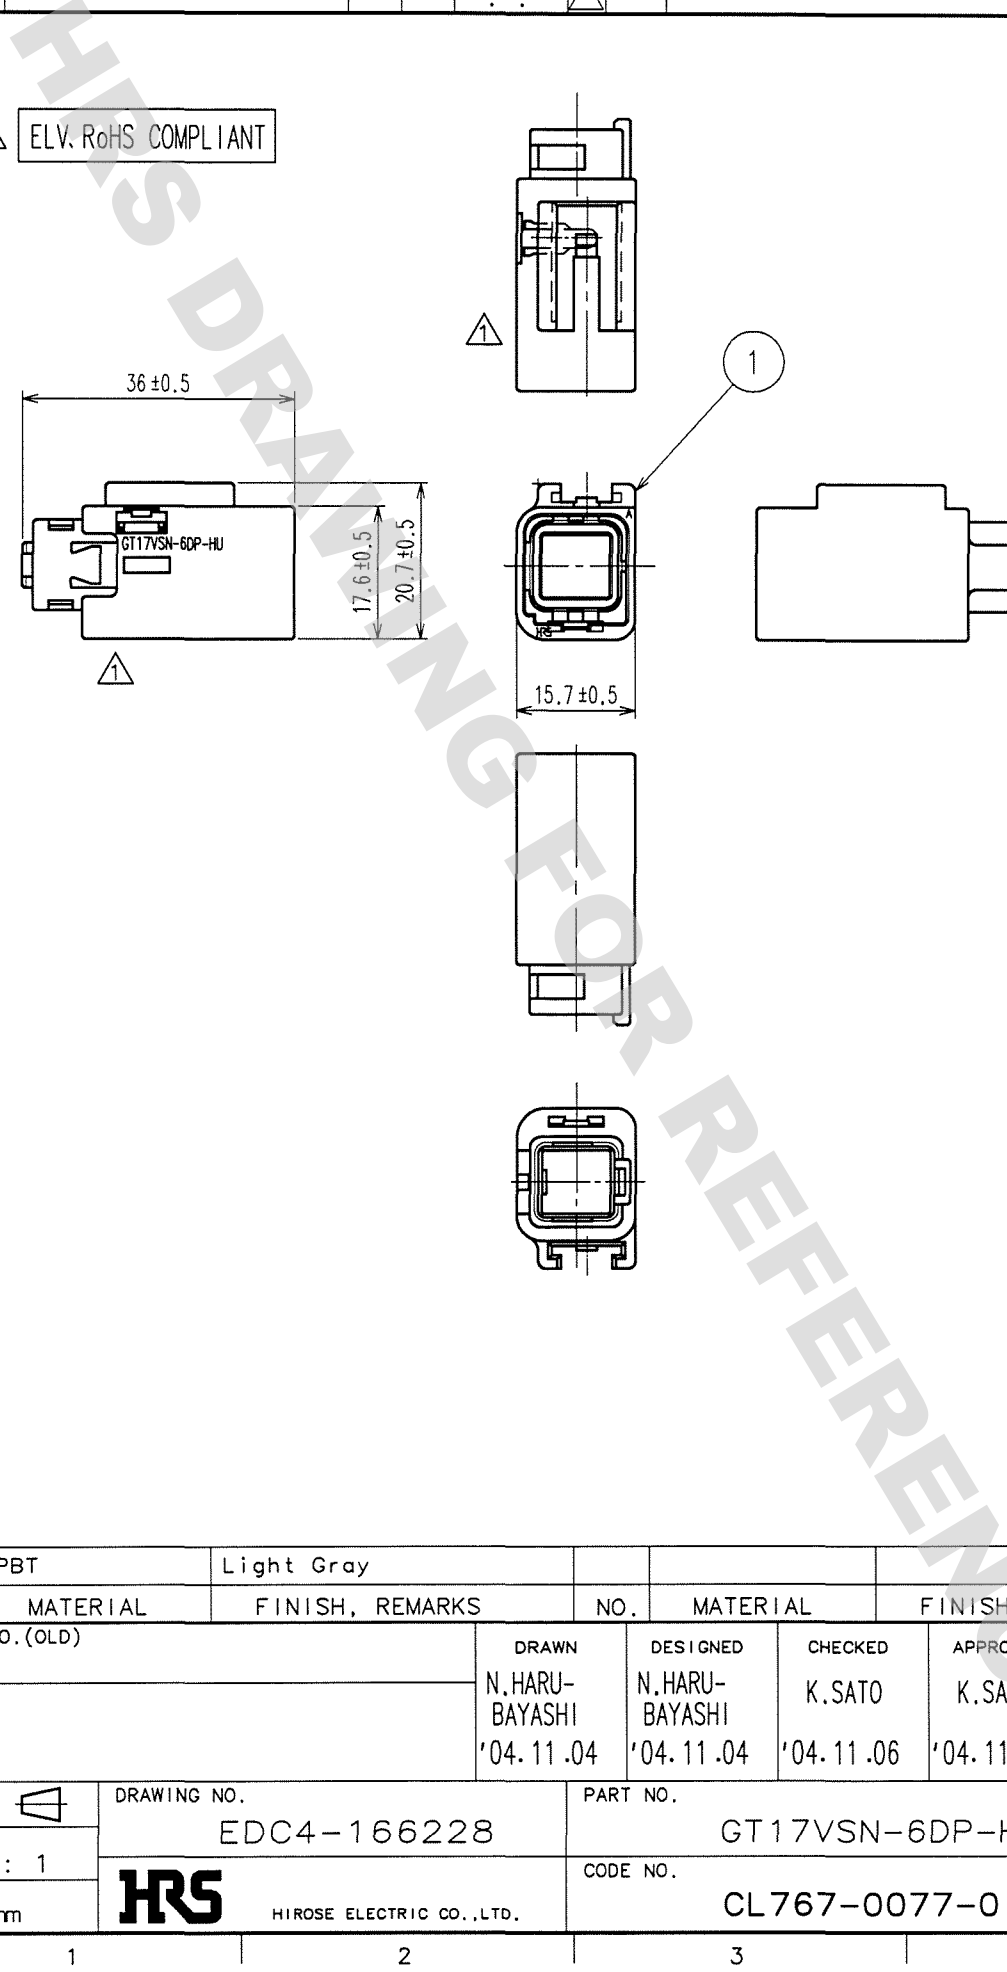

1		2			3			4		
COUNT	DESCRIPTION OF REVISIONS	BY	CHKD	DATE	COUNT	DESCRIPTION OF REVISIONS	BY	CHKD	DATE	
1	3	DIS-T-000533	T.K	K.S	07.9.11					

1	PBT	Light Gray			
NO.	MATERIAL	FINISH, REMARKS	NO.	MATERIAL	FINISH, REMARKS

TO AMC	DRAWING NO. EDC4-166228	PART NO. GT17VSN-6DP-HU
	SCALE 1 : 1	CODE NO. CL767-0077-0
	UNITS mm	HIROSE ELECTRIC CO., LTD.

DRAWING FOR REFERENCE: This is subject to change without notice 08/11/2012

X-ON Electronics