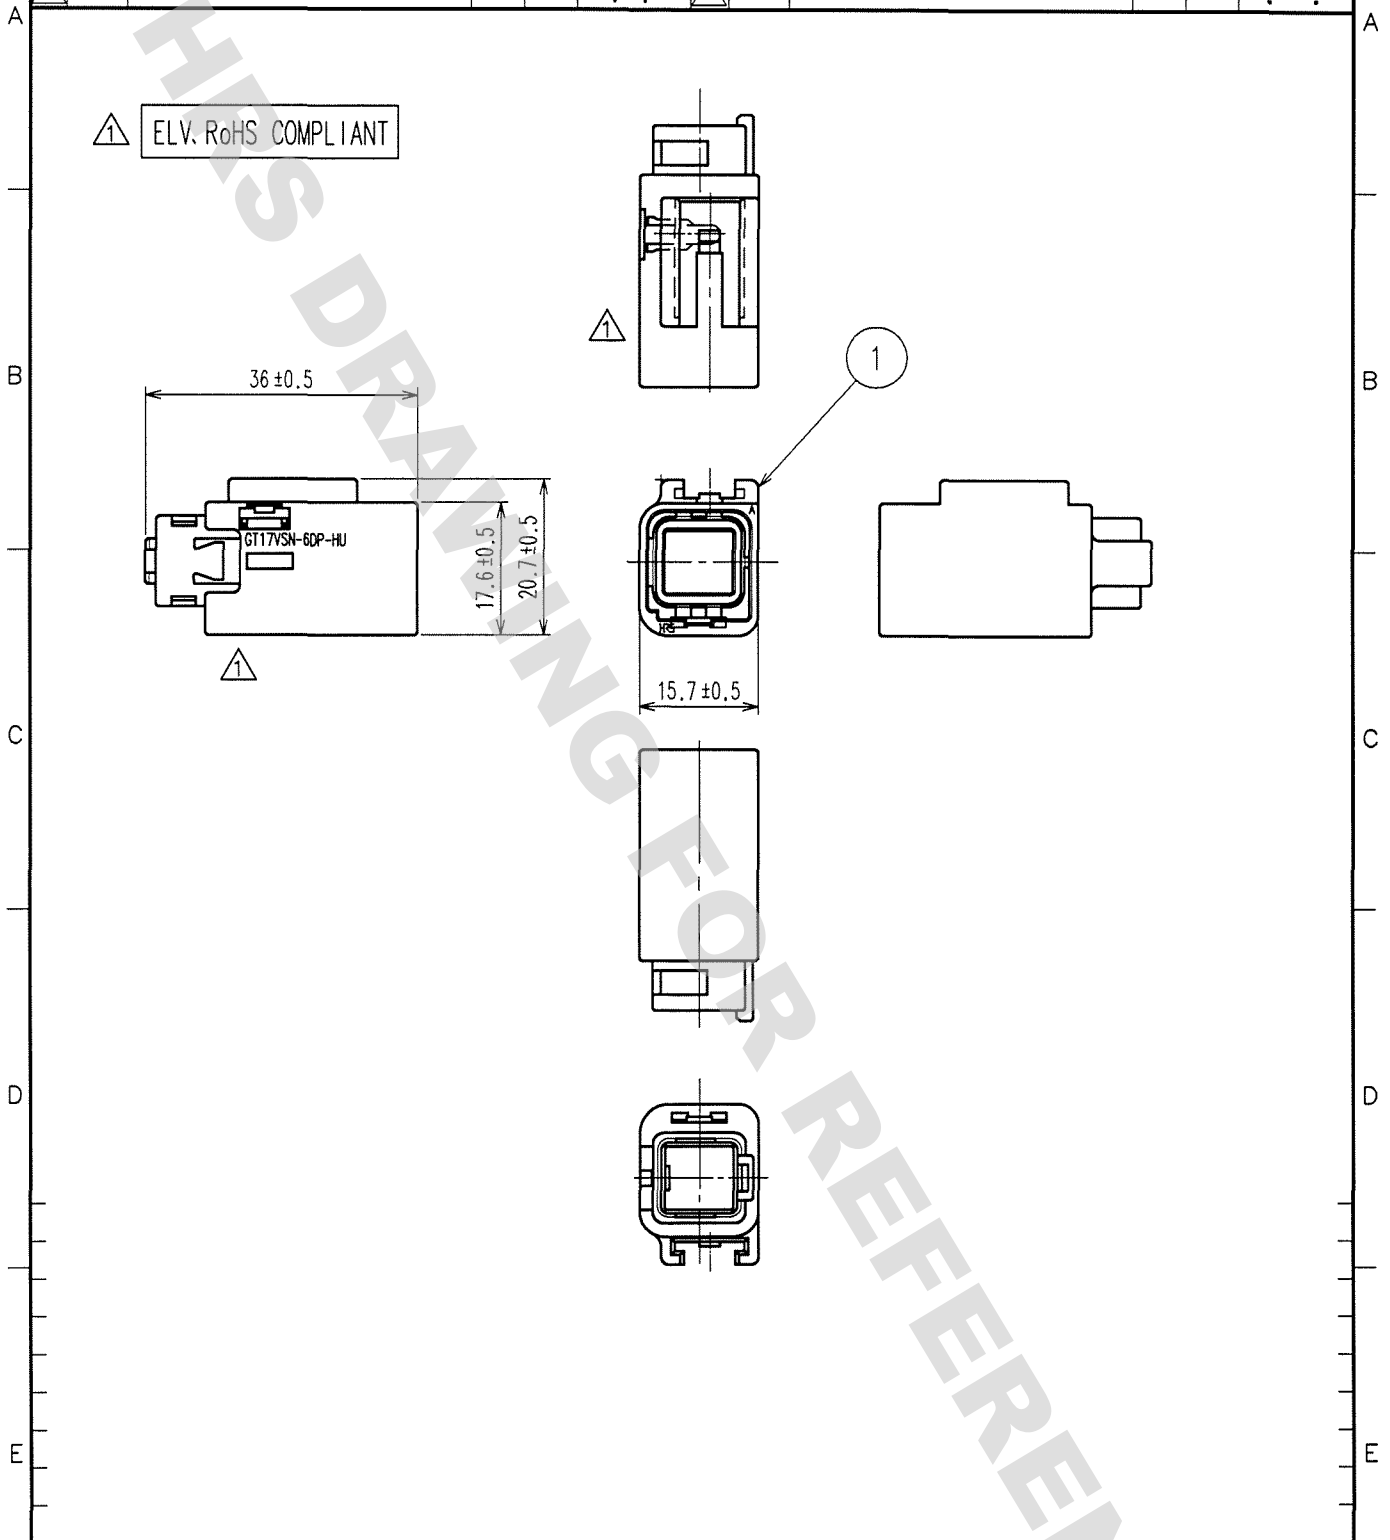

1		2			3			4		
COUNT	DESCRIPTION OF REVISIONS	BY	CHKD	DATE	COUNT	DESCRIPTION OF REVISIONS	BY	CHKD	DATE	
1	3	DIS-T-000533	T.K	K.S	07.9.11					

1	PBT	Light Gray			
NO.	MATERIAL	FINISH, REMARKS	NO.	MATERIAL	FINISH, REMARKS

CODE NO. (OLD) CL	DRAWN N. HARU-BAYASHI '04.11.04	DESIGNED N. HARU-BAYASHI '04.11.04	CHECKED K. SATO '04.11.06	APPROVED K. SATO '04.11.06	RELEASED

TO AMC	DRAWING NO. EDC4-166228	PART NO. GT17VSN-6DP-HU
	SCALE 1 : 1	CODE NO. CL767-0077-0
	UNITS mm	HIROSE ELECTRIC CO., LTD.

DRAWING FOR REFERENCE: This is subject to change without notice 08/11/2012