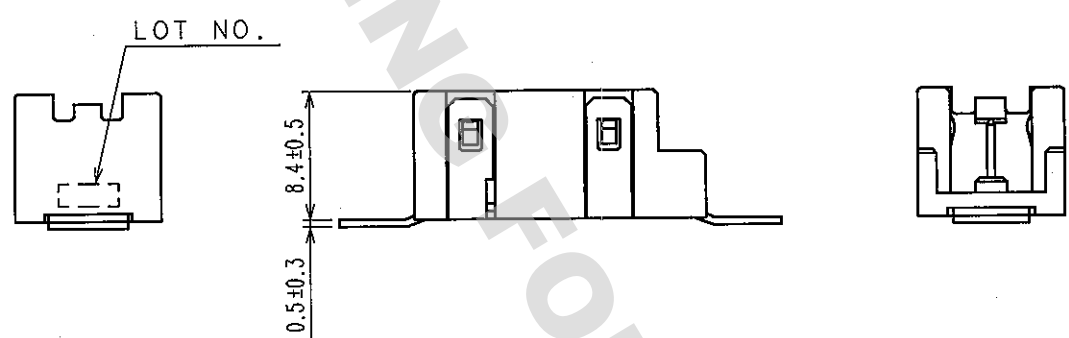

ELV. RoHS COMPLIANT

| 2 | BRASS | TIN PLATING | | | | |
|----------------------------|----------|-----------------|--------------------------|--------------|-----------------|----------|
| 1 | PPS | BLACK | 3 | COPPER ALLOY | TIN PLATING | |
| NO. | MATERIAL | FINISH, REMARKS | NO. | MATERIAL | FINISH, REMARKS | |
| CODE NO. (OLD) CL | | | DRAWN | DESIGNED | CHECKED | APPROVED |
| | | | T.MIZUGUCHI | T.MIZUGUCHI | A-Shirai | K. Aoto |
| | | | '06.10.04 | '06.10.04 | 06.10.11 | 06.10.11 |
| DRAWING NO. EDC4-166559 | | | PART NO. GT19S-1P-V | | | |
| UNITS mm | | | CODE NO. CL769-0019-7 | | | 1/1 |