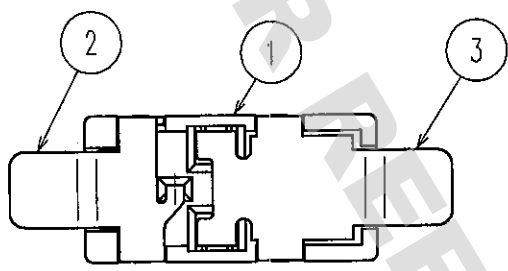

ELV. RoHS COMPLIANT

| 2 | BRASS | TIN PLATING | | | | |
|----------------------------|----------|-----------------|--------------------------|--------------|-----------------|----------|
| 1 | PPS | BLACK | 3 | COPPER ALLOY | TIN PLATING | |
| NO. | MATERIAL | FINISH, REMARKS | NO. | MATERIAL | FINISH, REMARKS | |
| CODE NO. (OLD) CL | | | DRAWN | DESIGNED | CHECKED | APPROVED |
| | | | T.MIZUGUCHI | T.MIZUGUCHI | A-Shirai | K. Aoto |
| | | | '06.10.04 | '06.10.04 | 06.10.11 | 06.10.11 |
| DRAWING NO. EDC4-166559 | | | PART NO. GT19S-1P-V | | | |
| UNITS mm | | | CODE NO. CL769-0019-7 | | | 1/1 |