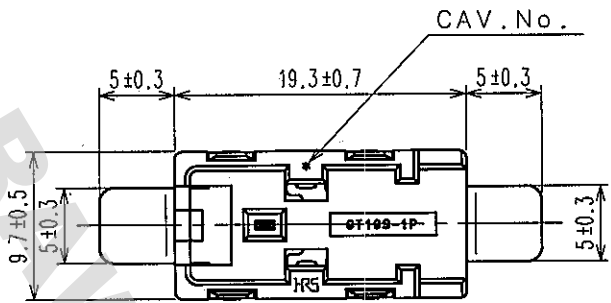

ELV. RoHS COMPLIANT

| 2 | BRASS | TIN PLATING | | | | |
|----------------------------|----------|-----------------|--------------------------|--------------|-----------------|----------|
| 1 | PPS | BLACK | 3 | COPPER ALLOY | TIN PLATING | |
| NO. | MATERIAL | FINISH, REMARKS | NO. | MATERIAL | FINISH, REMARKS | |
| CODE NO. (OLD) CL | | | DRAWN | DESIGNED | CHECKED | APPROVED |
| | | | T.MIZUGUCHI | T.MIZUGUCHI | A-Shirai | K. Aoto |
| | | | '06.10.04 | '06.10.04 | 06.10.11 | 06.10.11 |
| DRAWING NO. EDC4-166559 | | | PART NO. GT19S-1P-V | | | |
| UNITS mm | | | CODE NO. CL769-0019-7 | | | 1/1 |